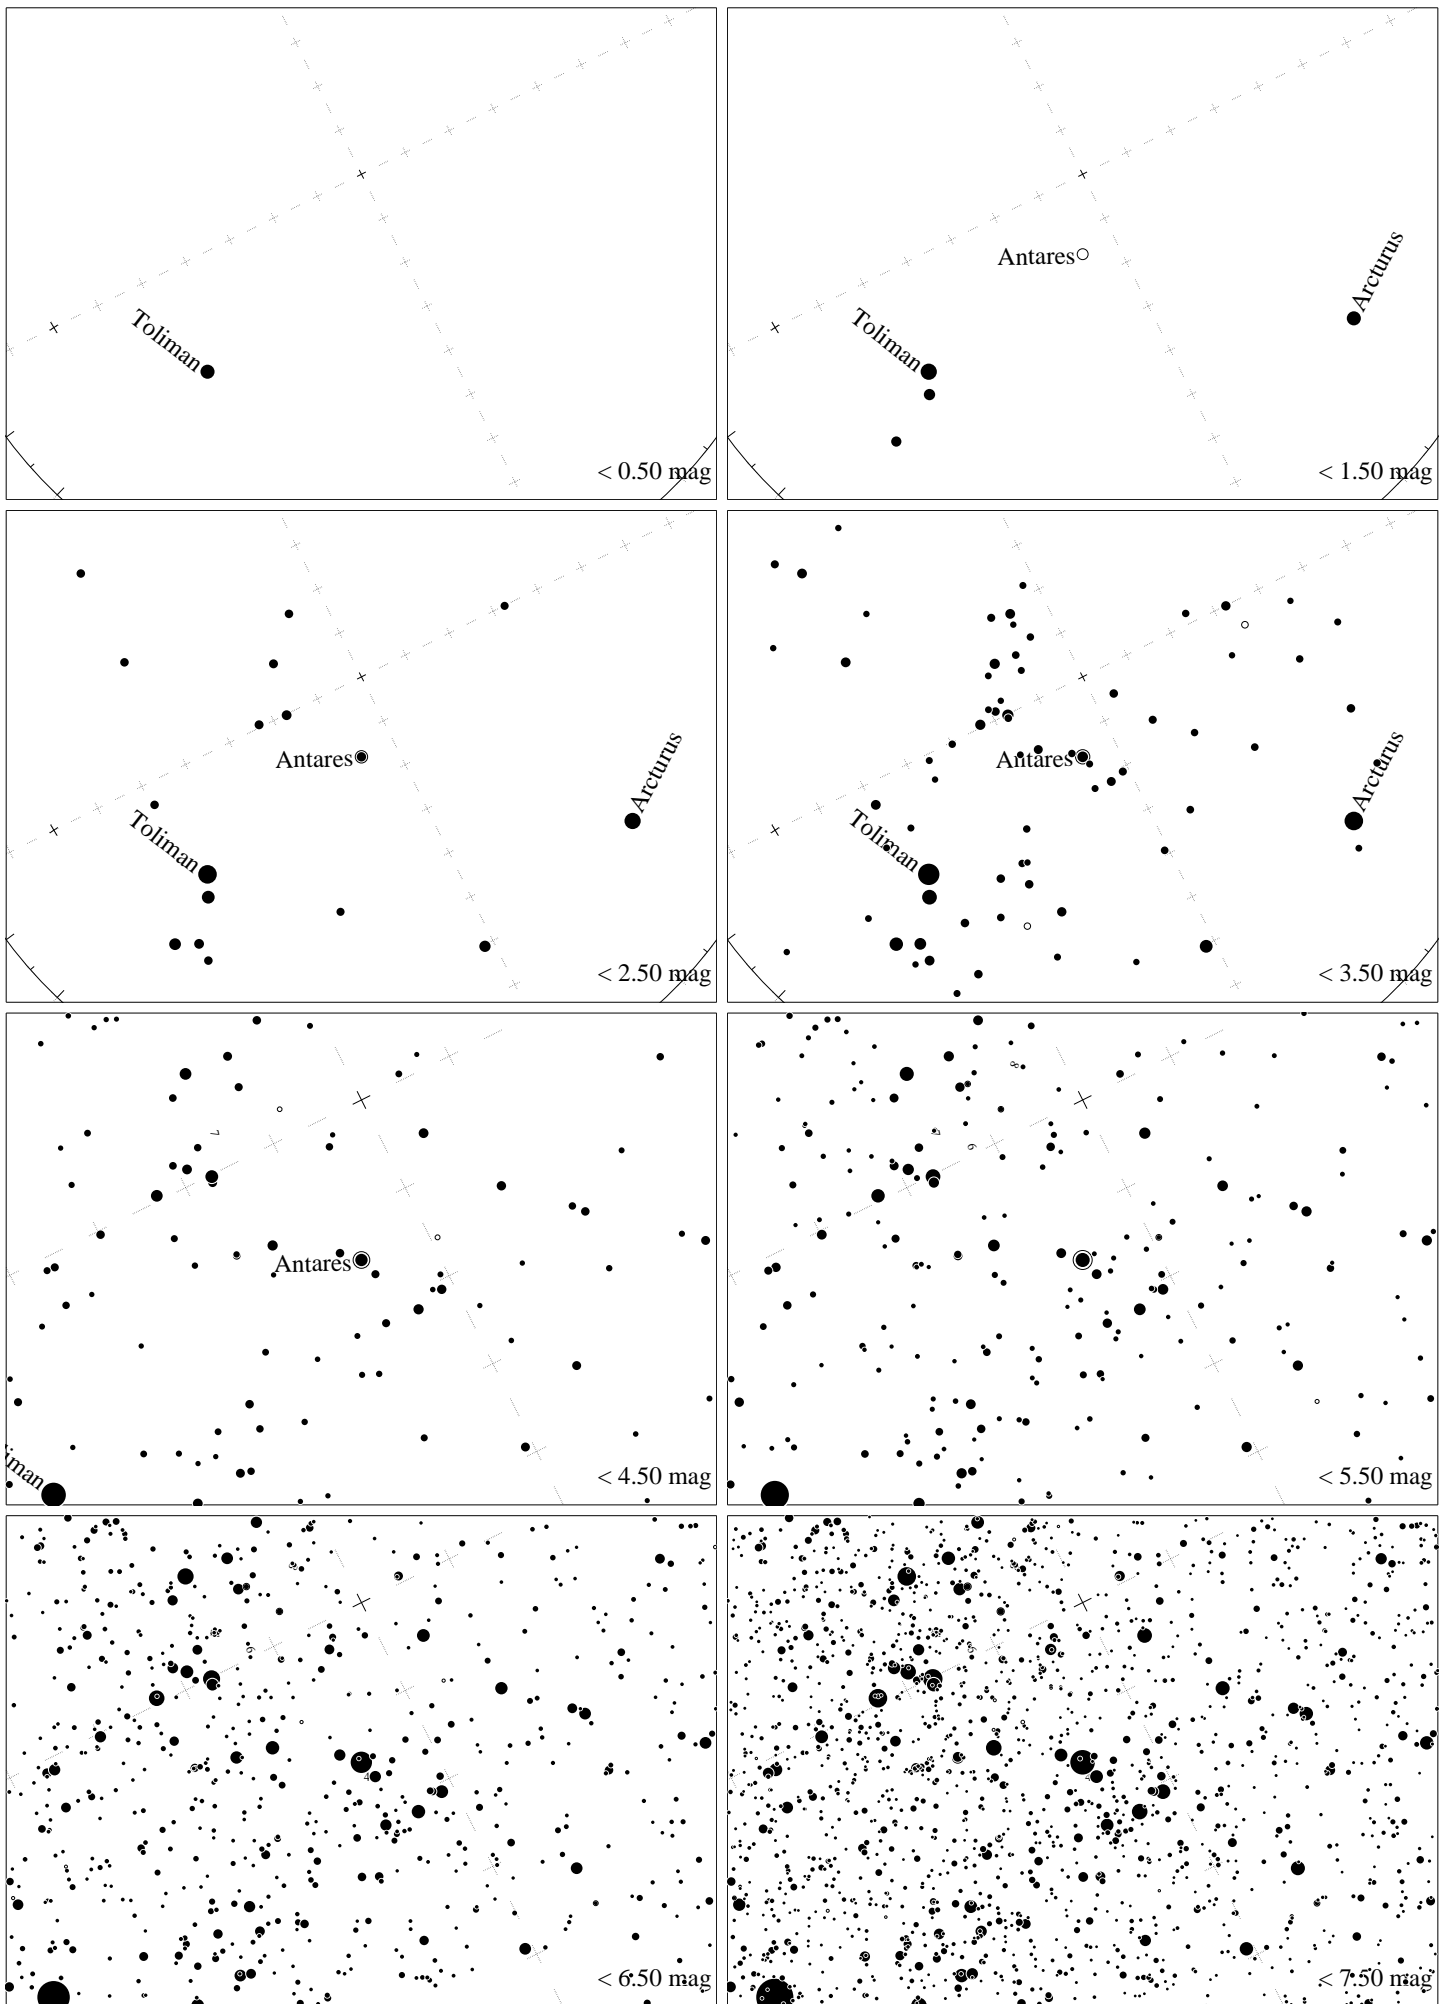

Maps for Globe at Night latitude -20° , 2024-06-30, 21 h local time (Sun at -47°), transparent air. Lines from N(E,S,W) to zenith shown (crosses each 10°). Centered on Antares (α Scorpii), which is 60° to the left from S, at 76° height. Detailed maps 50° vertically, the first four maps 100° . *Jan Hollan, CzechGlobe*

Maps for Globe at Night latitude -20° , 2024-07-30, 21 h local time (Sun at -46°), transparent air. Lines from N(E,S,W) to zenith shown (crosses each 10°). Centered on Antares (α Scorpii), which is 64° to the right from S, at 74° height. Detailed maps 50° vertically, the first four maps 100° . *Jan Hollan, CzechGlobe*