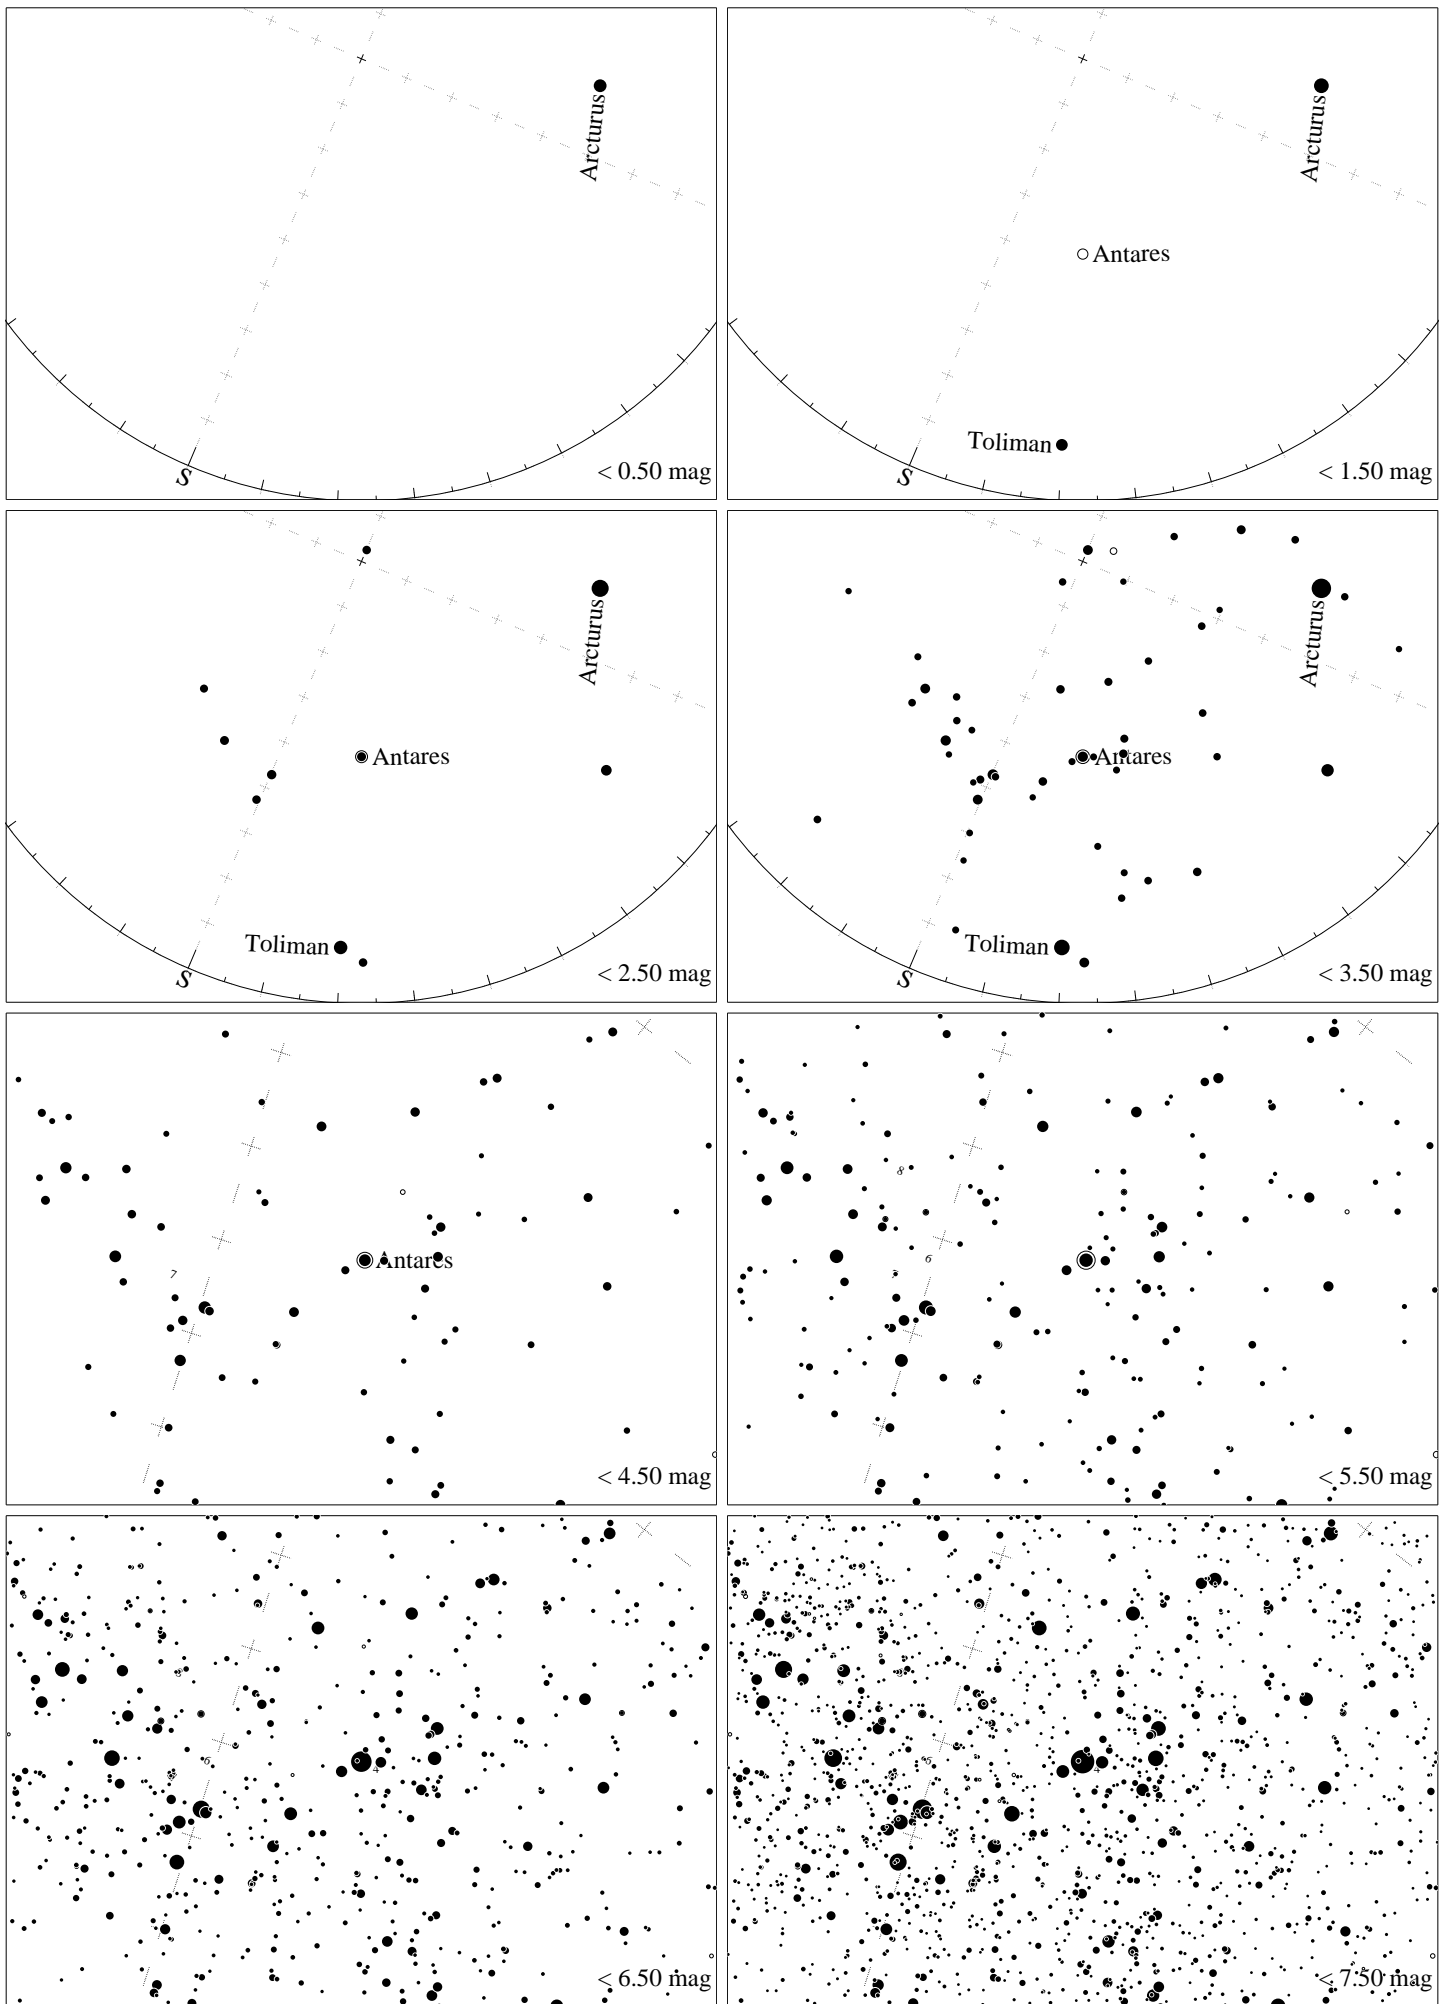

Maps for Globe at Night latitude 10° , 2024-06-30, 21 h local time (Sun at -34°), transparent air. Lines from N(E,S,W) to zenith shown (crosses each 10°). Centered on Antares (α Scorpii), which is 19° to the left from S, at 51° height. Detailed maps 50° vertically, the first four maps 100° . *Jan Hollan, CzechGlobe*

Maps for Globe at Night latitude 10° , 2024-07-30, 21 h local time (Sun at -36°), transparent air. Lines from N(E,S,W) to zenith shown (crosses each 10°). Centered on Antares (α Scorpii), which is 23° to the right from S, at 50° height. Detailed maps 50° vertically, the first four maps 100° . *Jan Hollan, CzechGlobe*