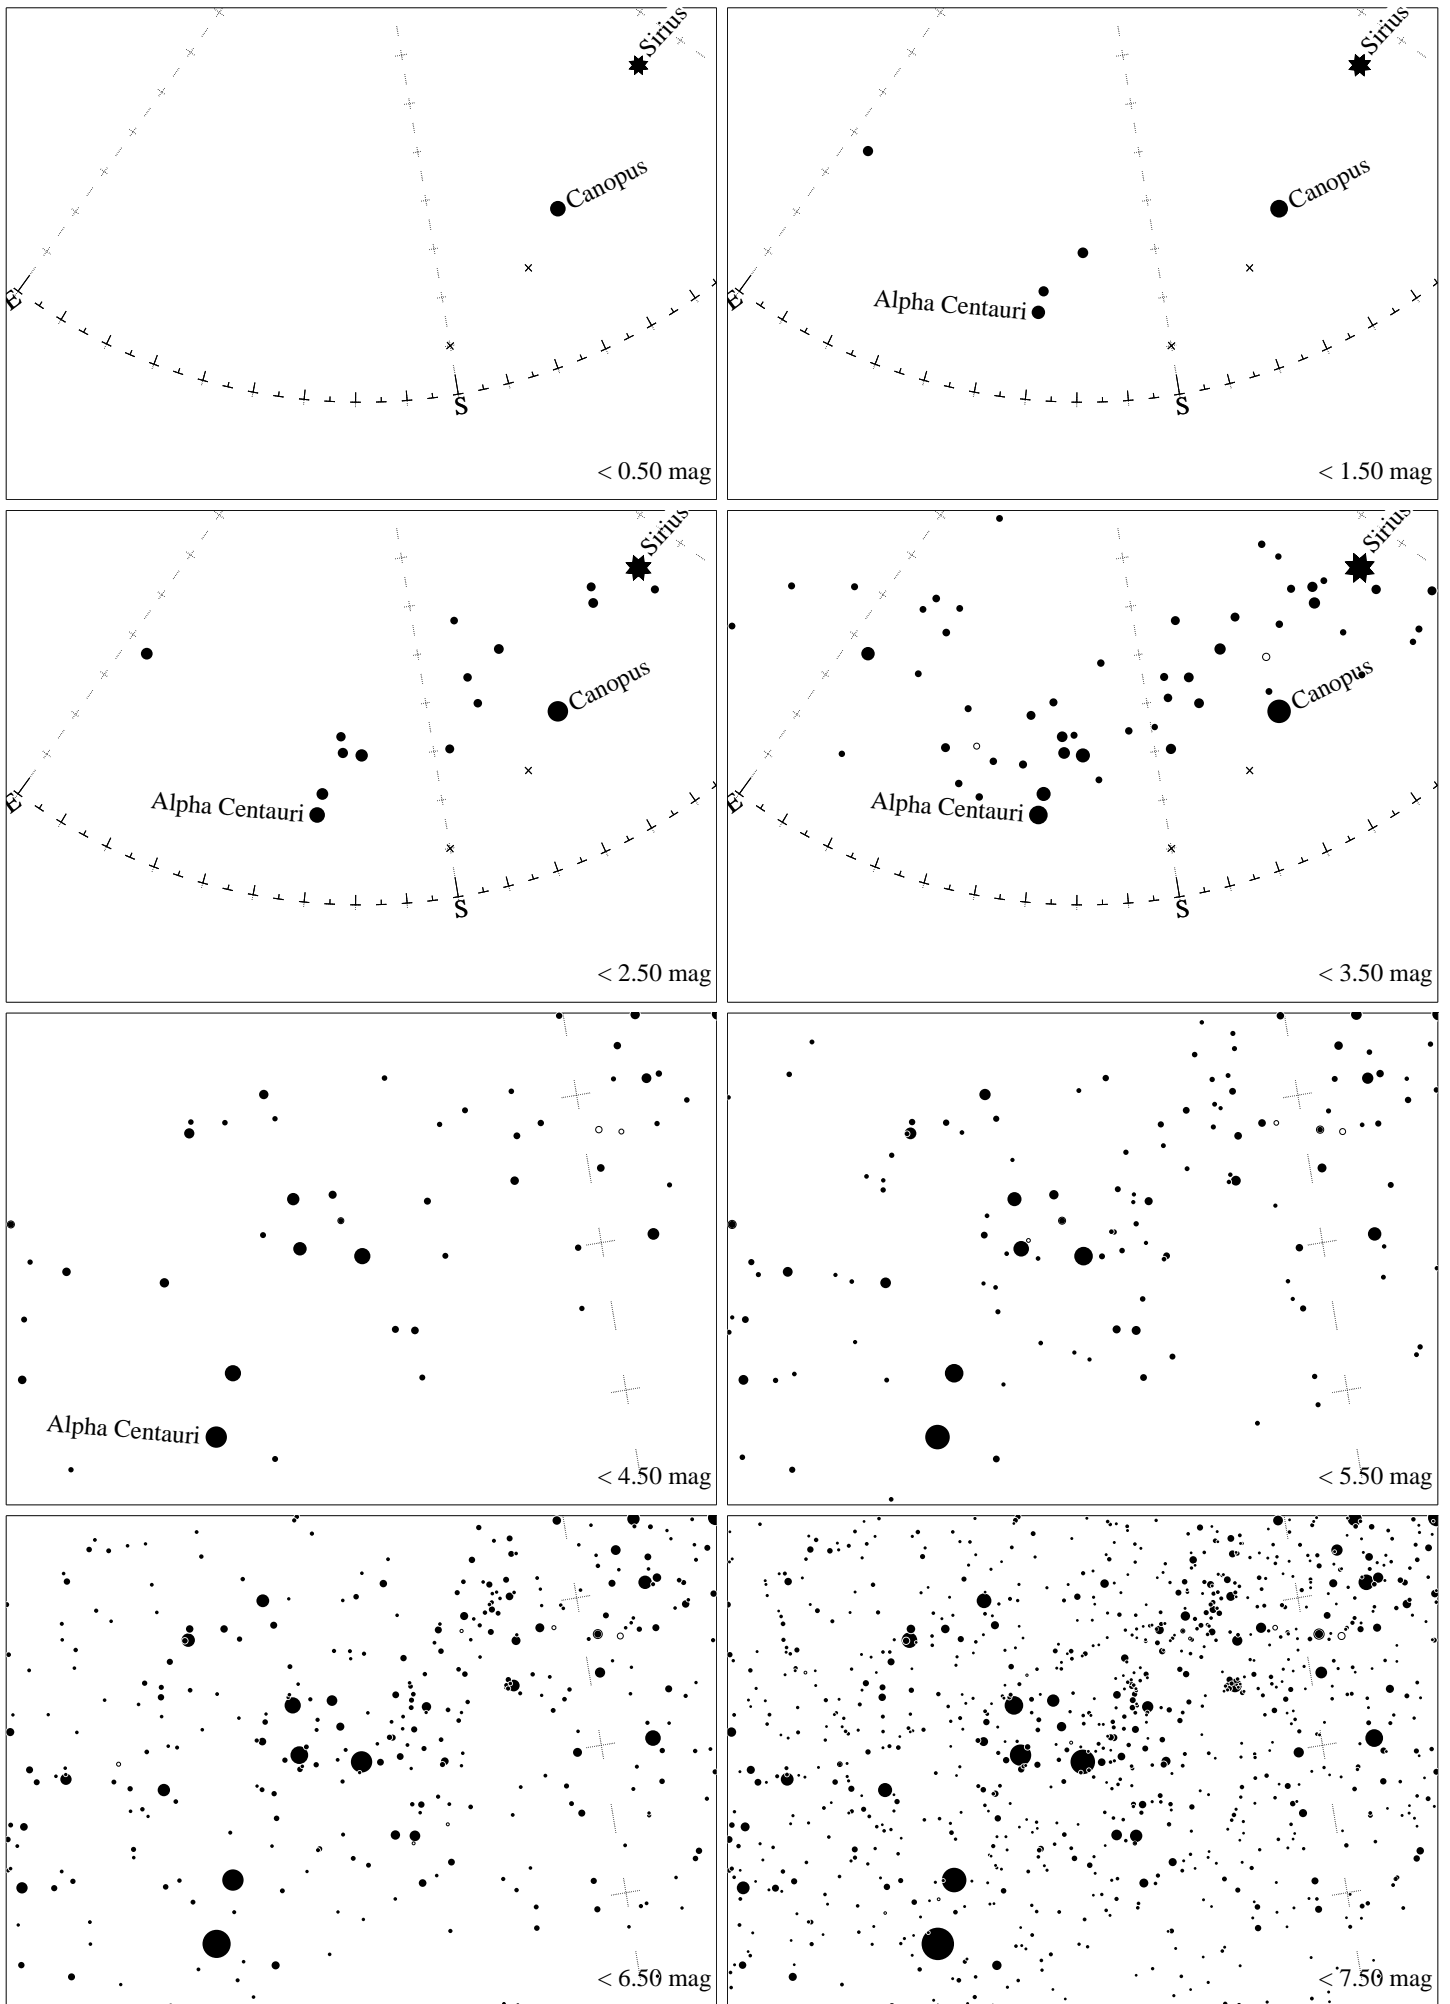

Maps for Globe at Night latitude -10° , 2024-03-05, 21 h local time (Sun at -40°), transparent air. Central star Acrux (the brightest one in the Cross) is 26° left from the south, at 19° height. Detailed maps 33° vertically, the first four maps 100° . *Jan Hollan, CzechGlobe*

Maps for Globe at Night latitude -10° , 2024-04-04, 21 h local time (Sun at -45°), transparent air. Central star Acrux (the brightest one in the Cross) is 19° left from the south, at 30° height. Detailed maps 33° vertically, the first four maps 100° . Jan Hollan, CzechGlobe

Maps for Globe at Night latitude -10° , 2024-05-02, 21 h local time (Sun at -47°), transparent air. Central star Acrux (the brightest one in the Cross) is 6° left from the south, at 36° height. Detailed maps 33° vertically, the first four maps 100° . *Jan Hollan, CzechGlobe*