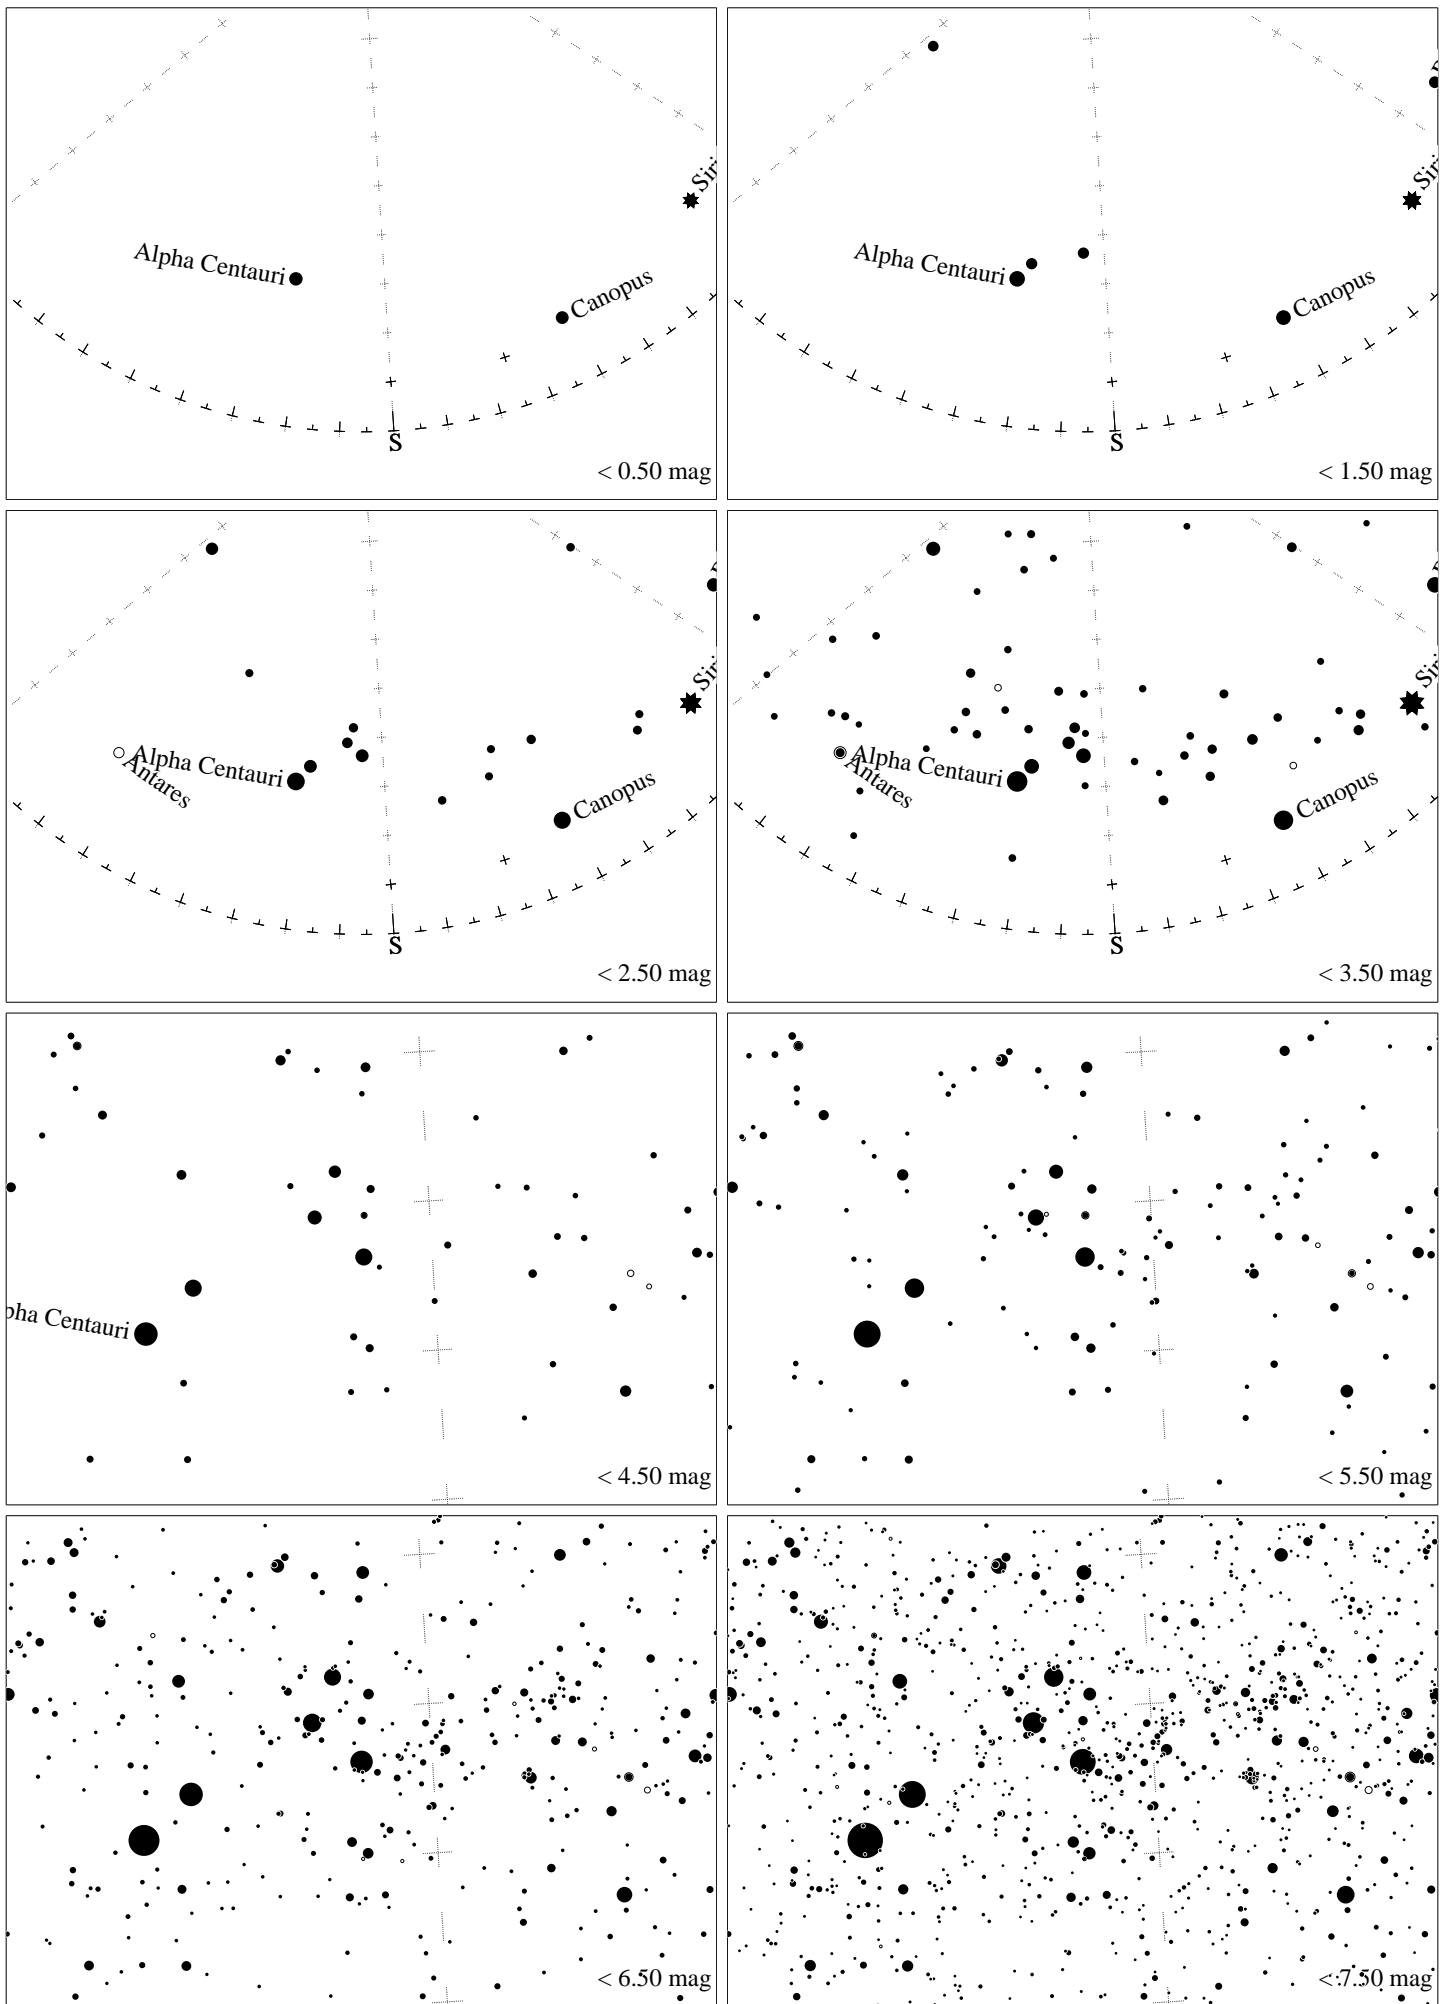

Maps for Globe at Night latitude -10° , 2024-03-05, 21 h local time (Sun at -40°), transparent air. Central star Acrux (the brightest one in the Cross) is 26° left from the south, at 19° height. Detailed maps 33° vertically, the first four maps 100° . *Jan Hollan, CzechGlobe*

Maps for Globe at Night latitude -10° , 2024-04-04, 21 h local time (Sun at -45°), transparent air. Central star Acrux (the brightest one in the Cross) is 19° left from the south, at 30° height. Detailed maps 33° vertically, the first four maps 100° . Jan Hollan, CzechGlobe

Maps for Globe at Night latitude -10° , 2024-05-02, 21 h local time (Sun at -47°), transparent air. Central star Acrux (the brightest one in the Cross) is 6° left from the south, at 36° height. Detailed maps 33° vertically, the first four maps 100° . *Jan Hollan, CzechGlobe*