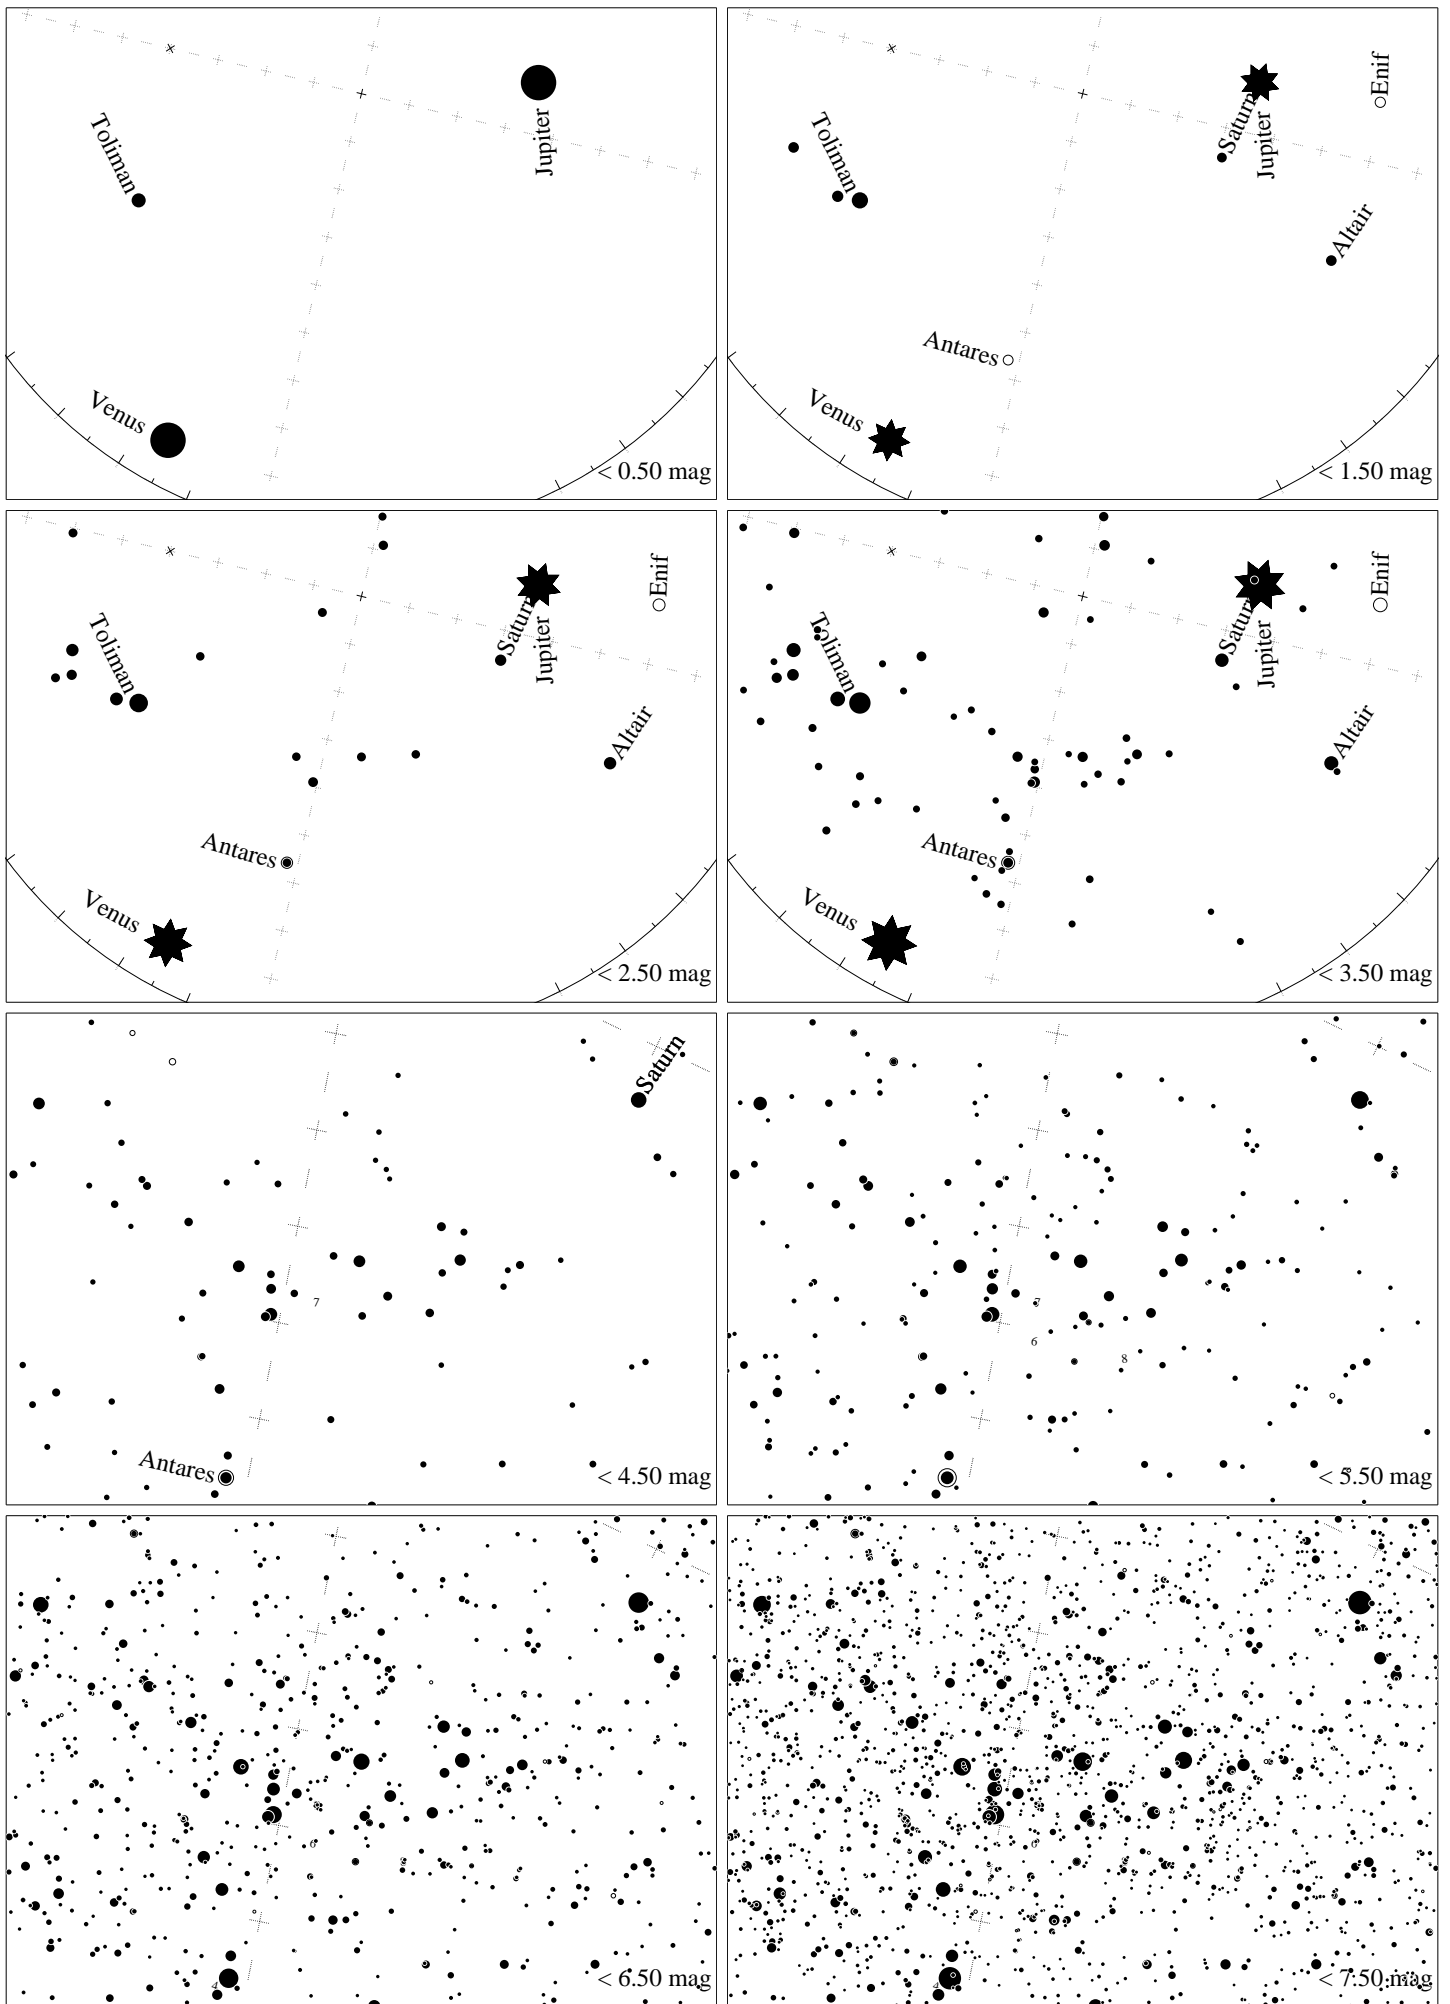

Maps for Globe at Night latitude -50° , 2022-08-22, 21 h local time (Sun at -36°), transparent air. Lines from N(E,S,W) to zenith shown (crosses each 10°). Centered on Kaus Australis (ϵ Sagittarii), which is 28° to the left from N, at 73° height. Detailed maps 50° vertically, the first four maps 100° . *Jan Hollan, CzechGlobe*

Maps for Globe at Night latitude -50° , 2021-09-21, 21 h local time (Sun at -28°), transparent air. Lines from N(E,S,W) to zenith shown (crosses each 10°). Centered on Kaus Australis (ϵ Sagittarii), which is 77° to the left from N, at 57° height. Detailed maps 50° vertically, the first four maps 100° . *Jan Hollan, CzechGlobe*