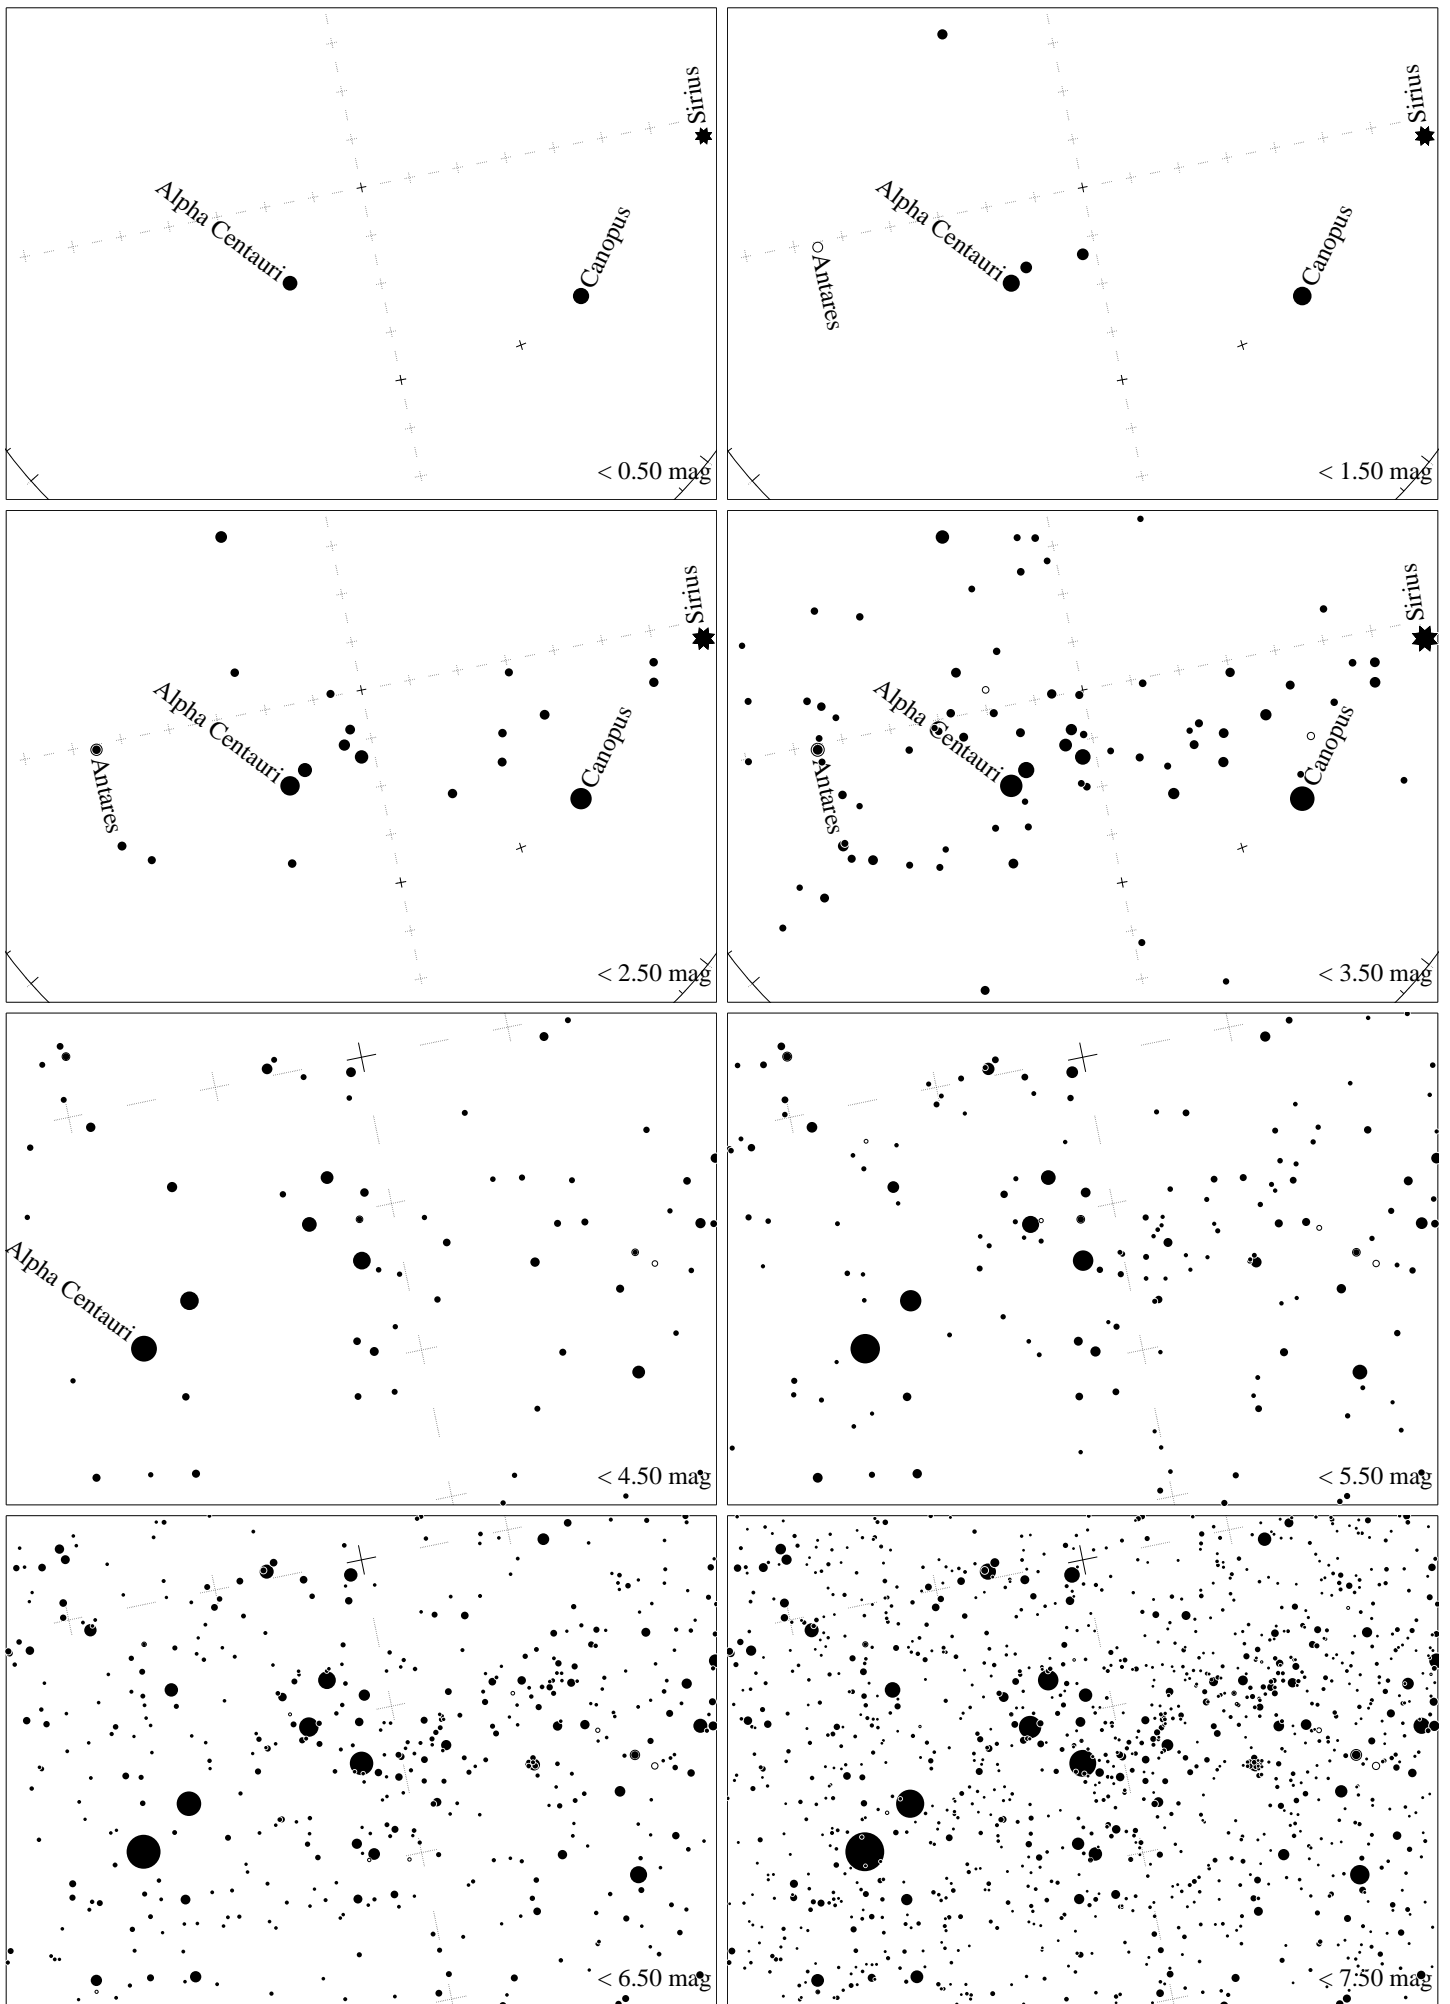

Maps for Globe at Night latitude -50° , 2020-04-18, 21 h local time (Sun at -37°), transparent air. Central star Acrux (the brightest one in the Cross) is 36° left from the south, at 71° height. Detailed maps 33° vertically, the first four maps 100° . *Jan Hollan, CzechGlobe*

Maps for Globe at Night latitude -50° , 2021-05-07, 21 h local time (Sun at -42°), transparent air. Central star Acrux (the brightest one in the Cross) is 12° left from the south, at 76° height. Detailed maps 33° vertically, the first four maps 100° . *Jan Hollan, CzechGlobe*

Maps for Globe at Night latitude -50° , 2021-06-06, 21 h local time (Sun at -46°), transparent air. Central star Acrux (the brightest one in the Cross) is 35° left from the south, at 72° height. Detailed maps 33° vertically, the first four maps 100° . *Jan Hollan, CzechGlobe*