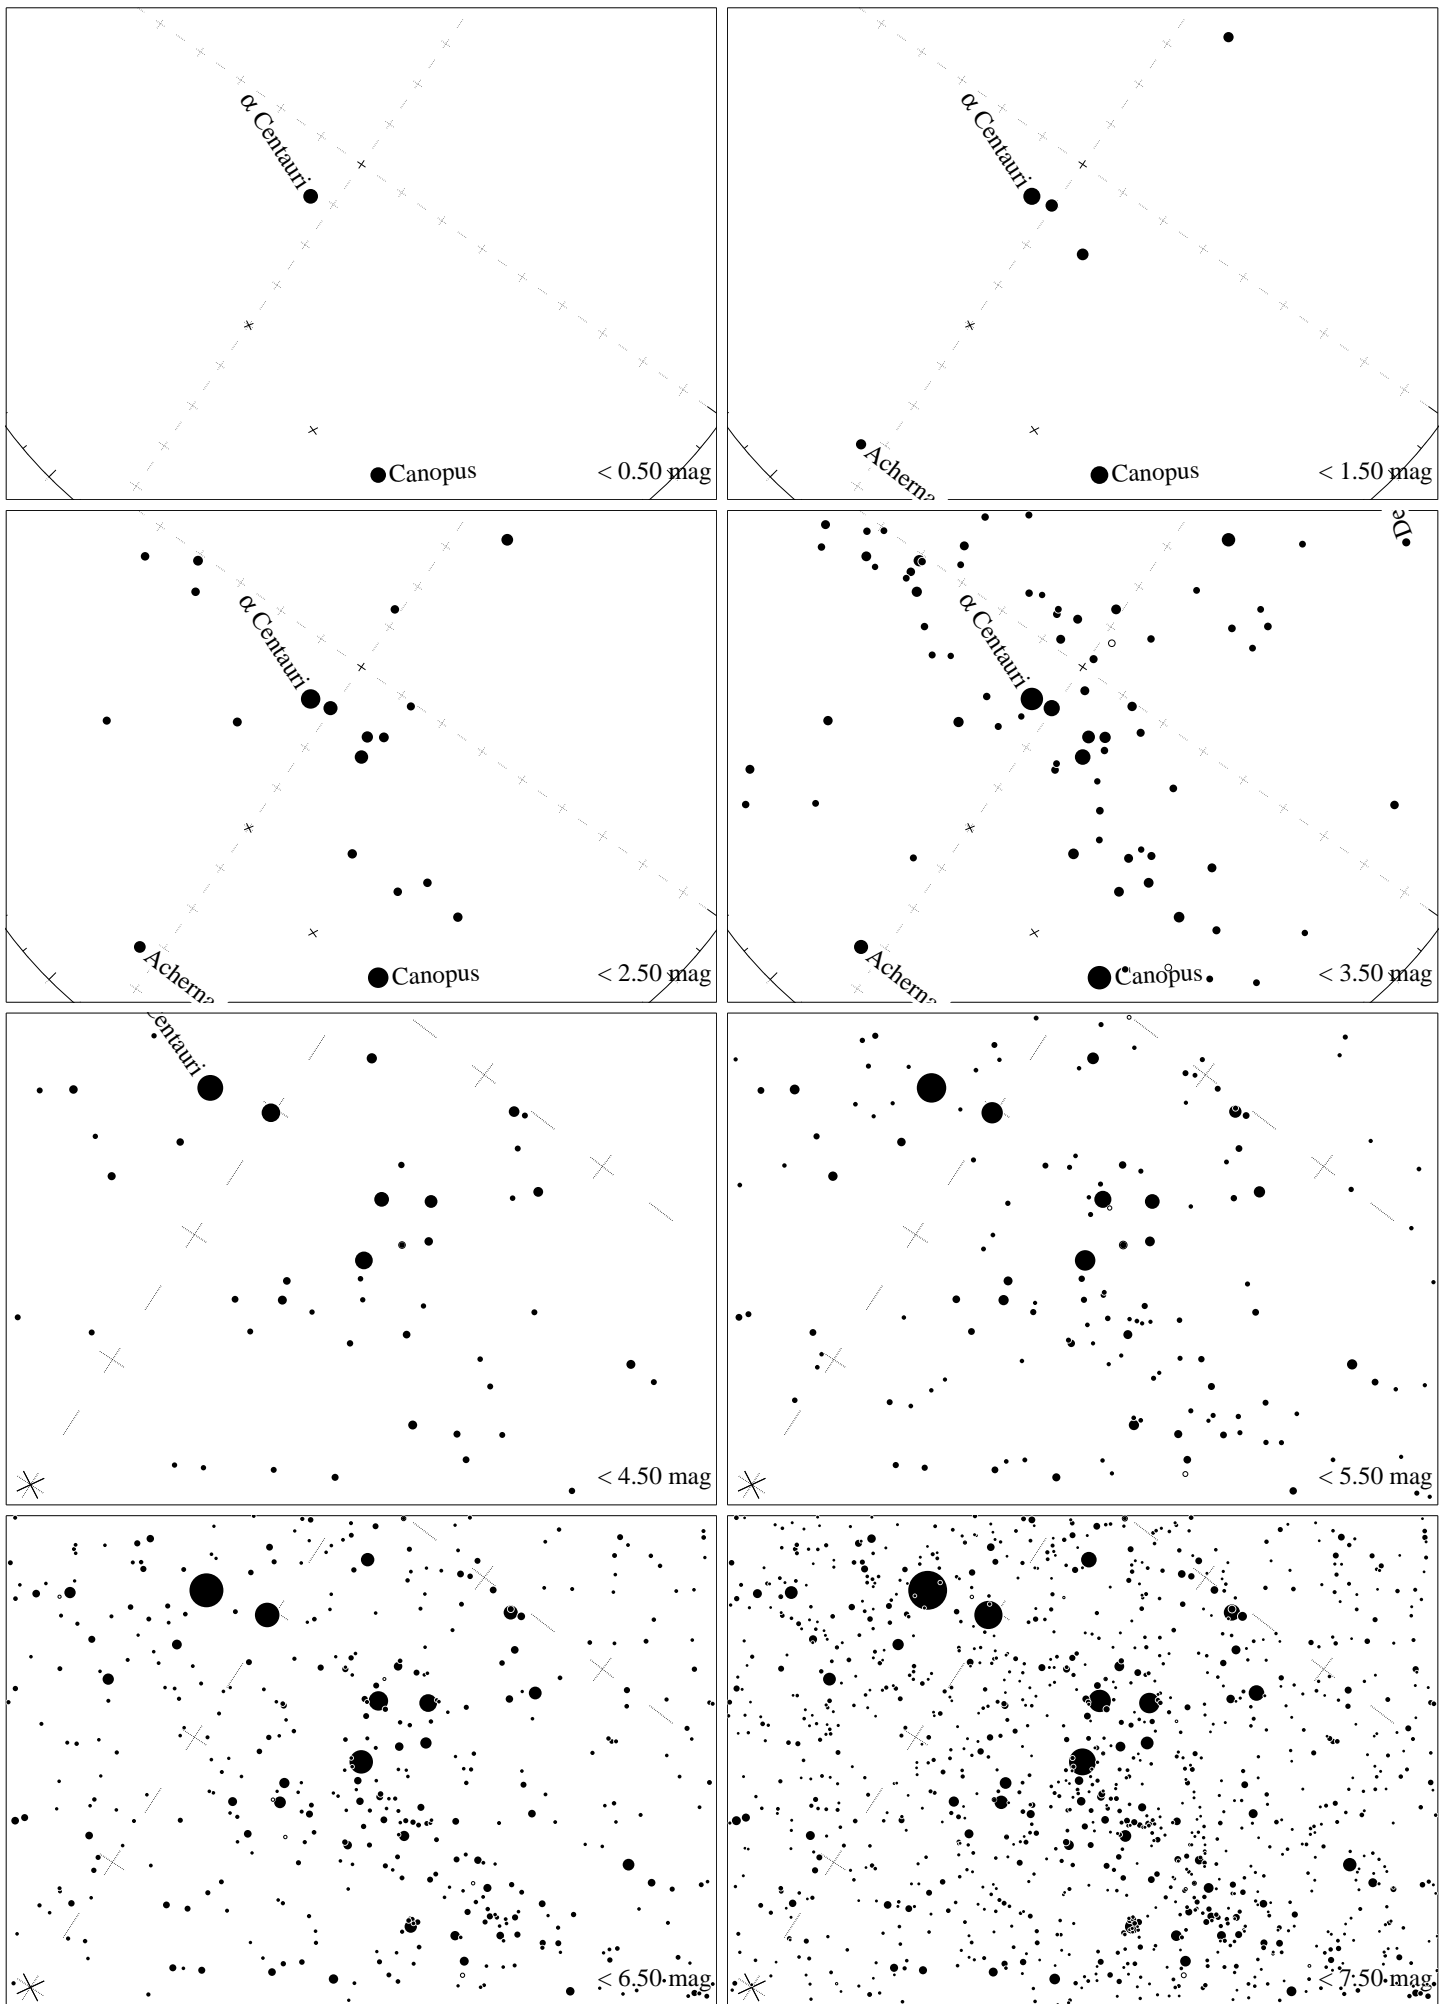

Maps for Globe at Night latitude -50° , 2020-04-18, 21 h local time (Sun at -37°), transparent air. Central star Acrux (the brightest one in the Cross) is 36° left from the south, at 71° height. Detailed maps 33° vertically, the first four maps 100° . *Jan Hollan, CzechGlobe*

Maps for Globe at Night latitude -50° , 2021-05-07, 21 h local time (Sun at -42°), transparent air. Central star Acrux (the brightest one in the Cross) is 12° left from the south, at 76° height. Detailed maps 33° vertically, the first four maps 100° . *Jan Hollan, CzechGlobe*

Maps for Globe at Night latitude -50° , 2021-06-06, 21 h local time (Sun at -46°), transparent air. Central star Acrux (the brightest one in the Cross) is 35° left from the south, at 72° height. Detailed maps 33° vertically, the first four maps 100° . *Jan Hollan, CzechGlobe*