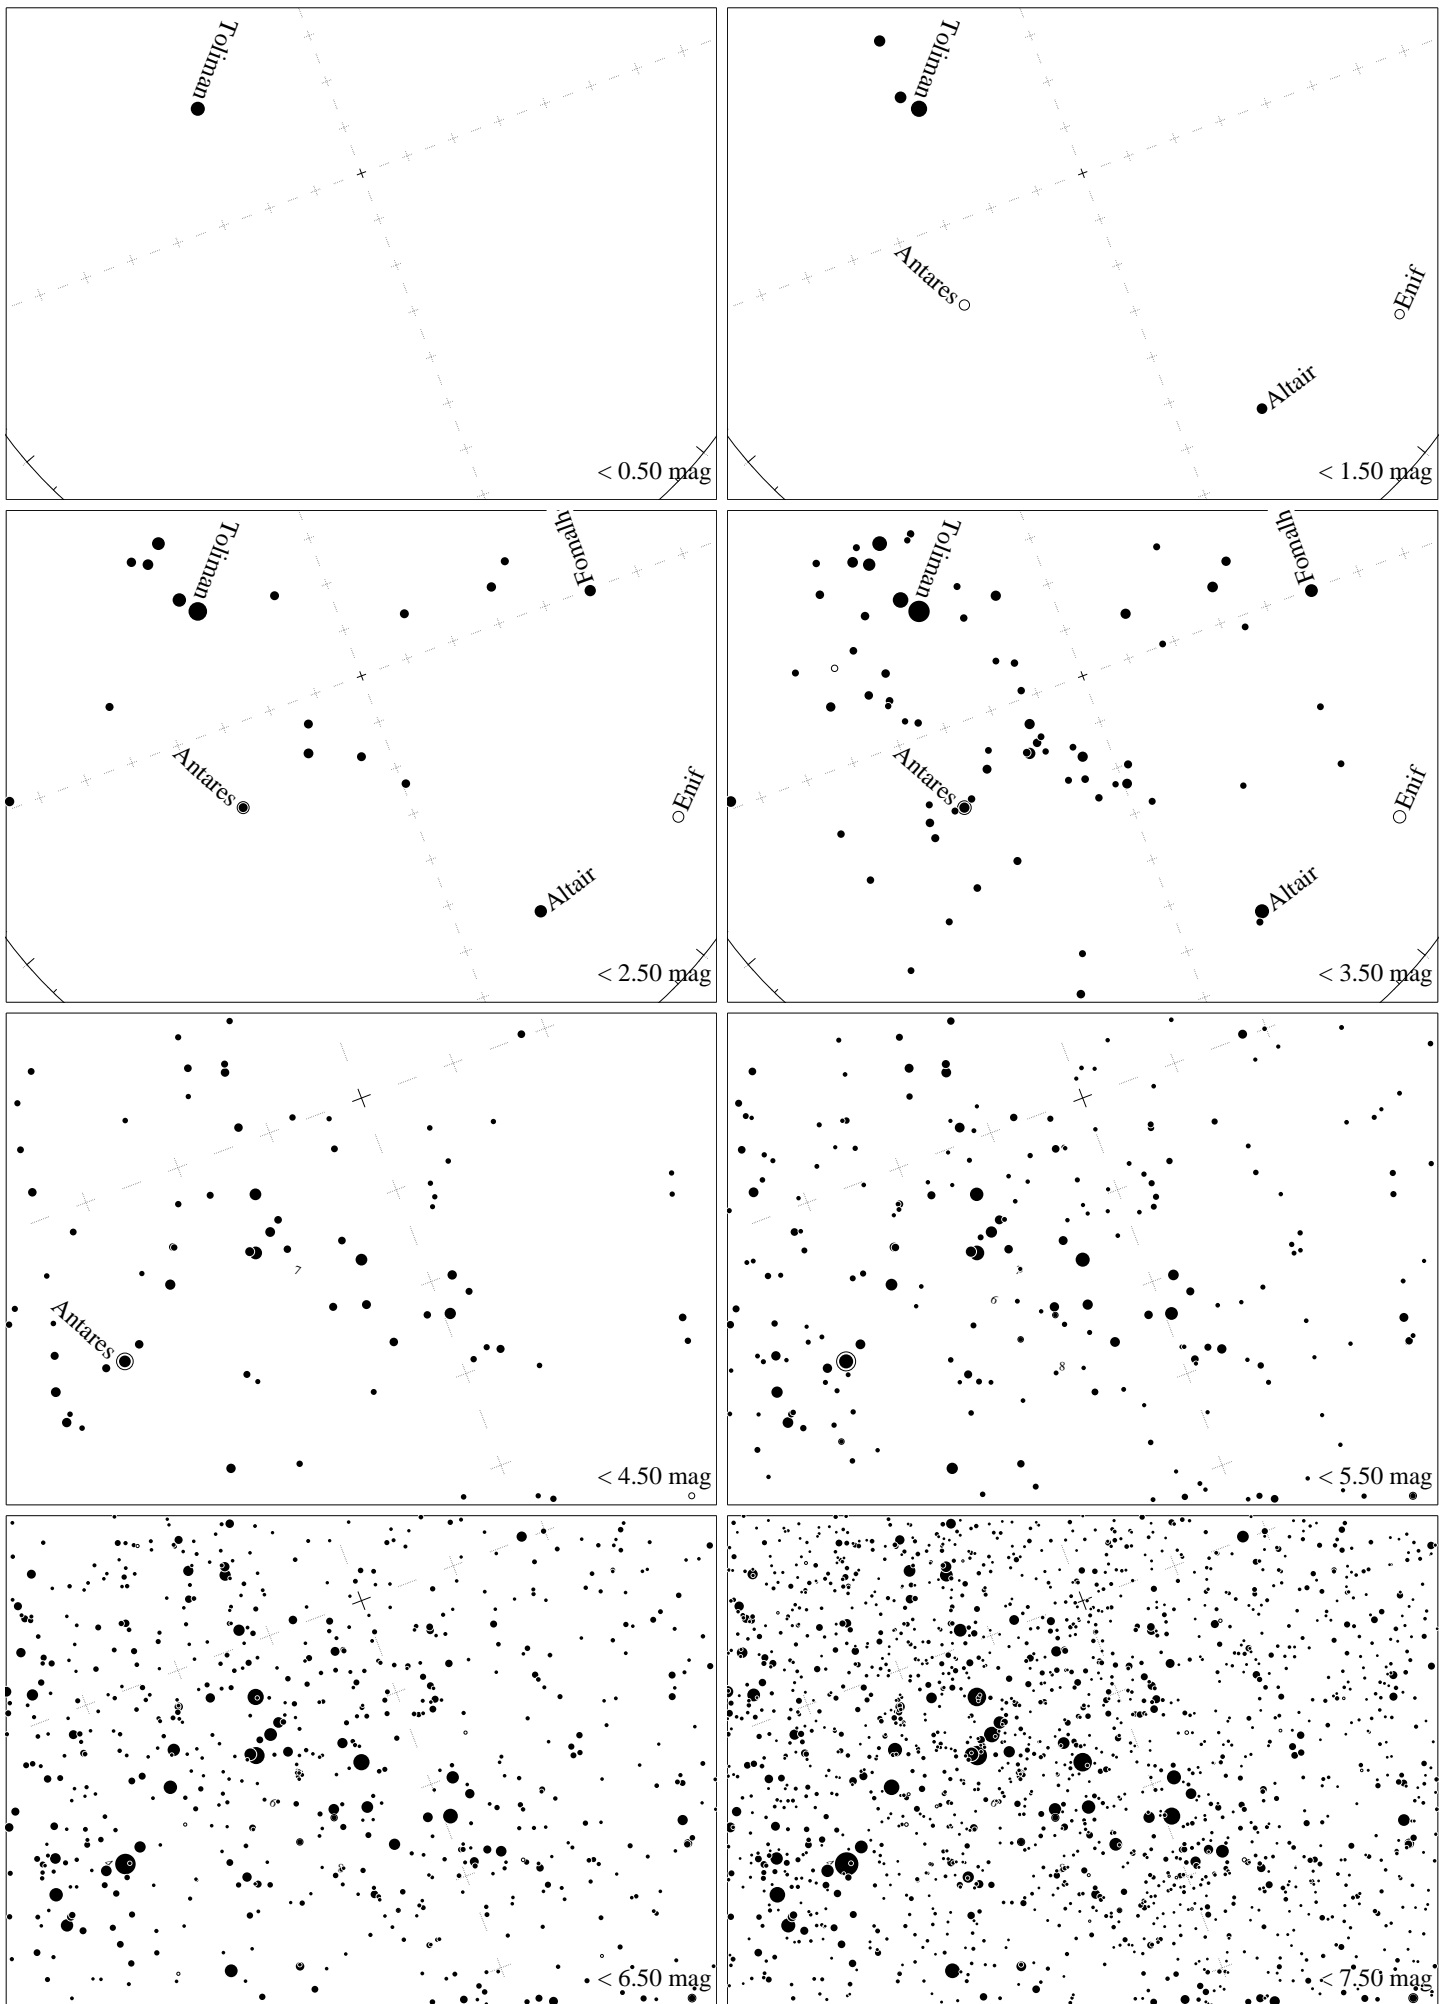

Maps for Globe at Night latitude -50° , 2025-07-20, 21 h local time (Sun at -43°), transparent air. Lines from N(E,S,W) to zenith shown (crosses each 10°). Centered on Kaus Australis (ϵ Sagittarii), which is 55° to the right from N, at 67° height. Detailed maps 50° vertically, the first four maps 100° . *Jan Hollan, CzechGlobe*

Maps for Globe at Night latitude -50° , 2025-08-19, 21 h local time (Sun at -37°), transparent air. Lines from N(E,S,W) to zenith shown (crosses each 10°). Centered on Kaus Australis (ϵ Sagittarii), which is 21° to the left from N, at 74° height. Detailed maps 50° vertically, the first four maps 100° . *Jan Hollan, CzechGlobe*