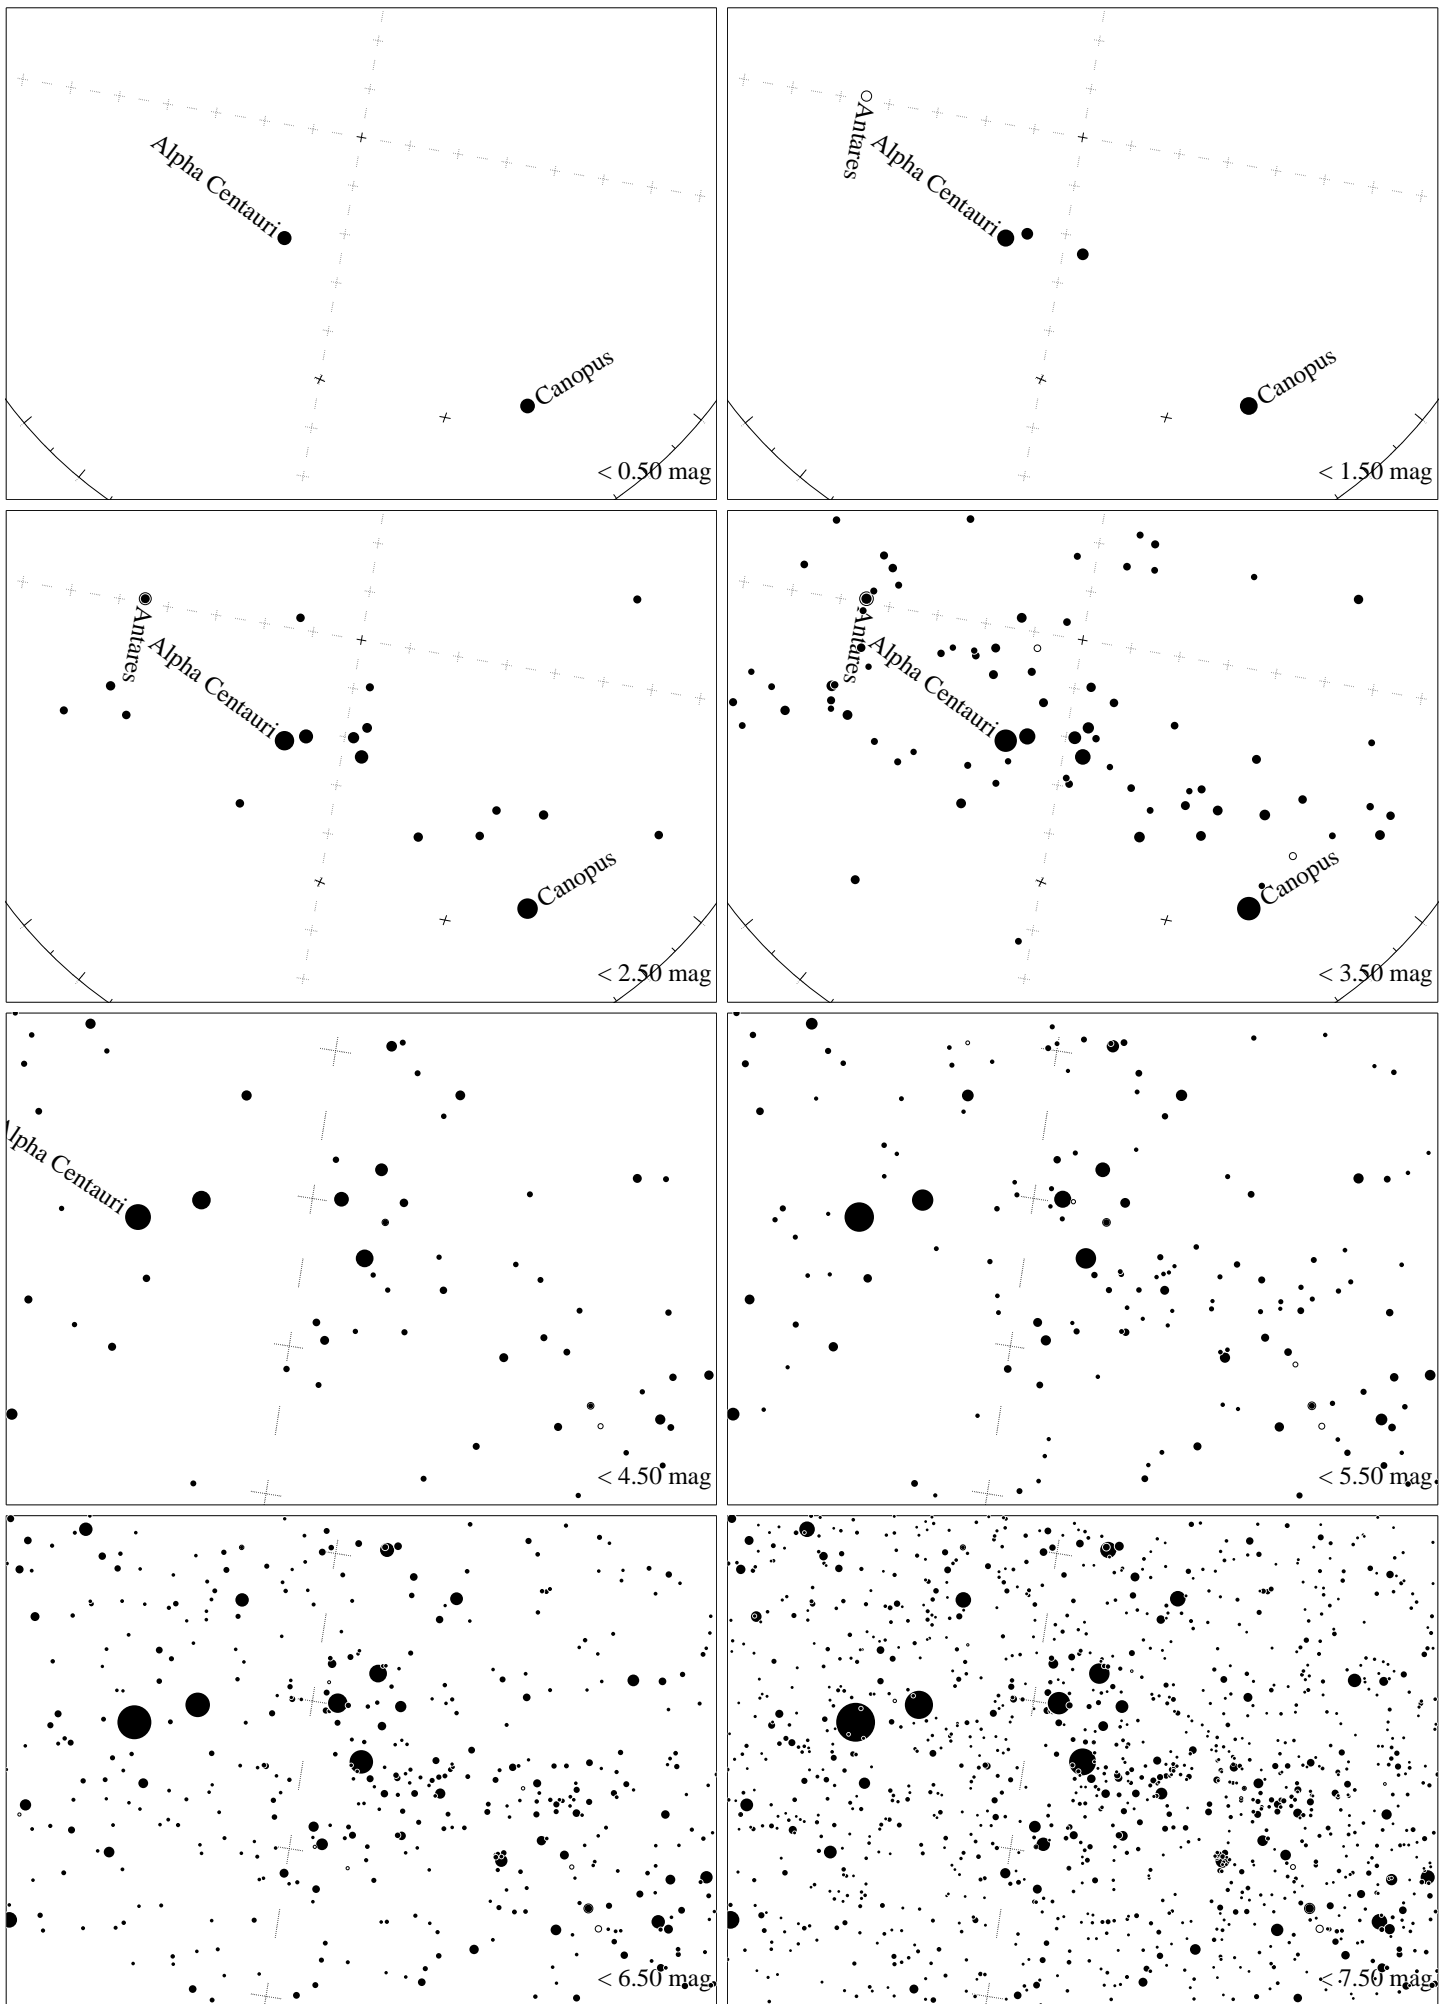

Maps for Globe at Night latitude -40° , 2025-03-25, 21 h local time (Sun at -34°), transparent air. Central star Acrux (the brightest one in the Cross) is 34° left from the south, at 53° height. Detailed maps 33° vertically, the first four maps 100° . *Jan Hollan, CzechGlobe*

Maps for Globe at Night latitude -40° , 2025-04-23, 21 h local time (Sun at -42°), transparent air. Central star Acrux (the brightest one in the Cross) is 20° left from the south, at 64° height. Detailed maps 33° vertically, the first four maps 100° . *Jan Hollan, CzechGlobe*

Maps for Globe at Night latitude -40° , 2025-05-22, 21 h local time (Sun at -48°), transparent air. Central star Acrux (the brightest one in the Cross) is 10° left from the south, at 66° height. Detailed maps 33° vertically, the first four maps 100° . Jan Hollan, CzechGlobe