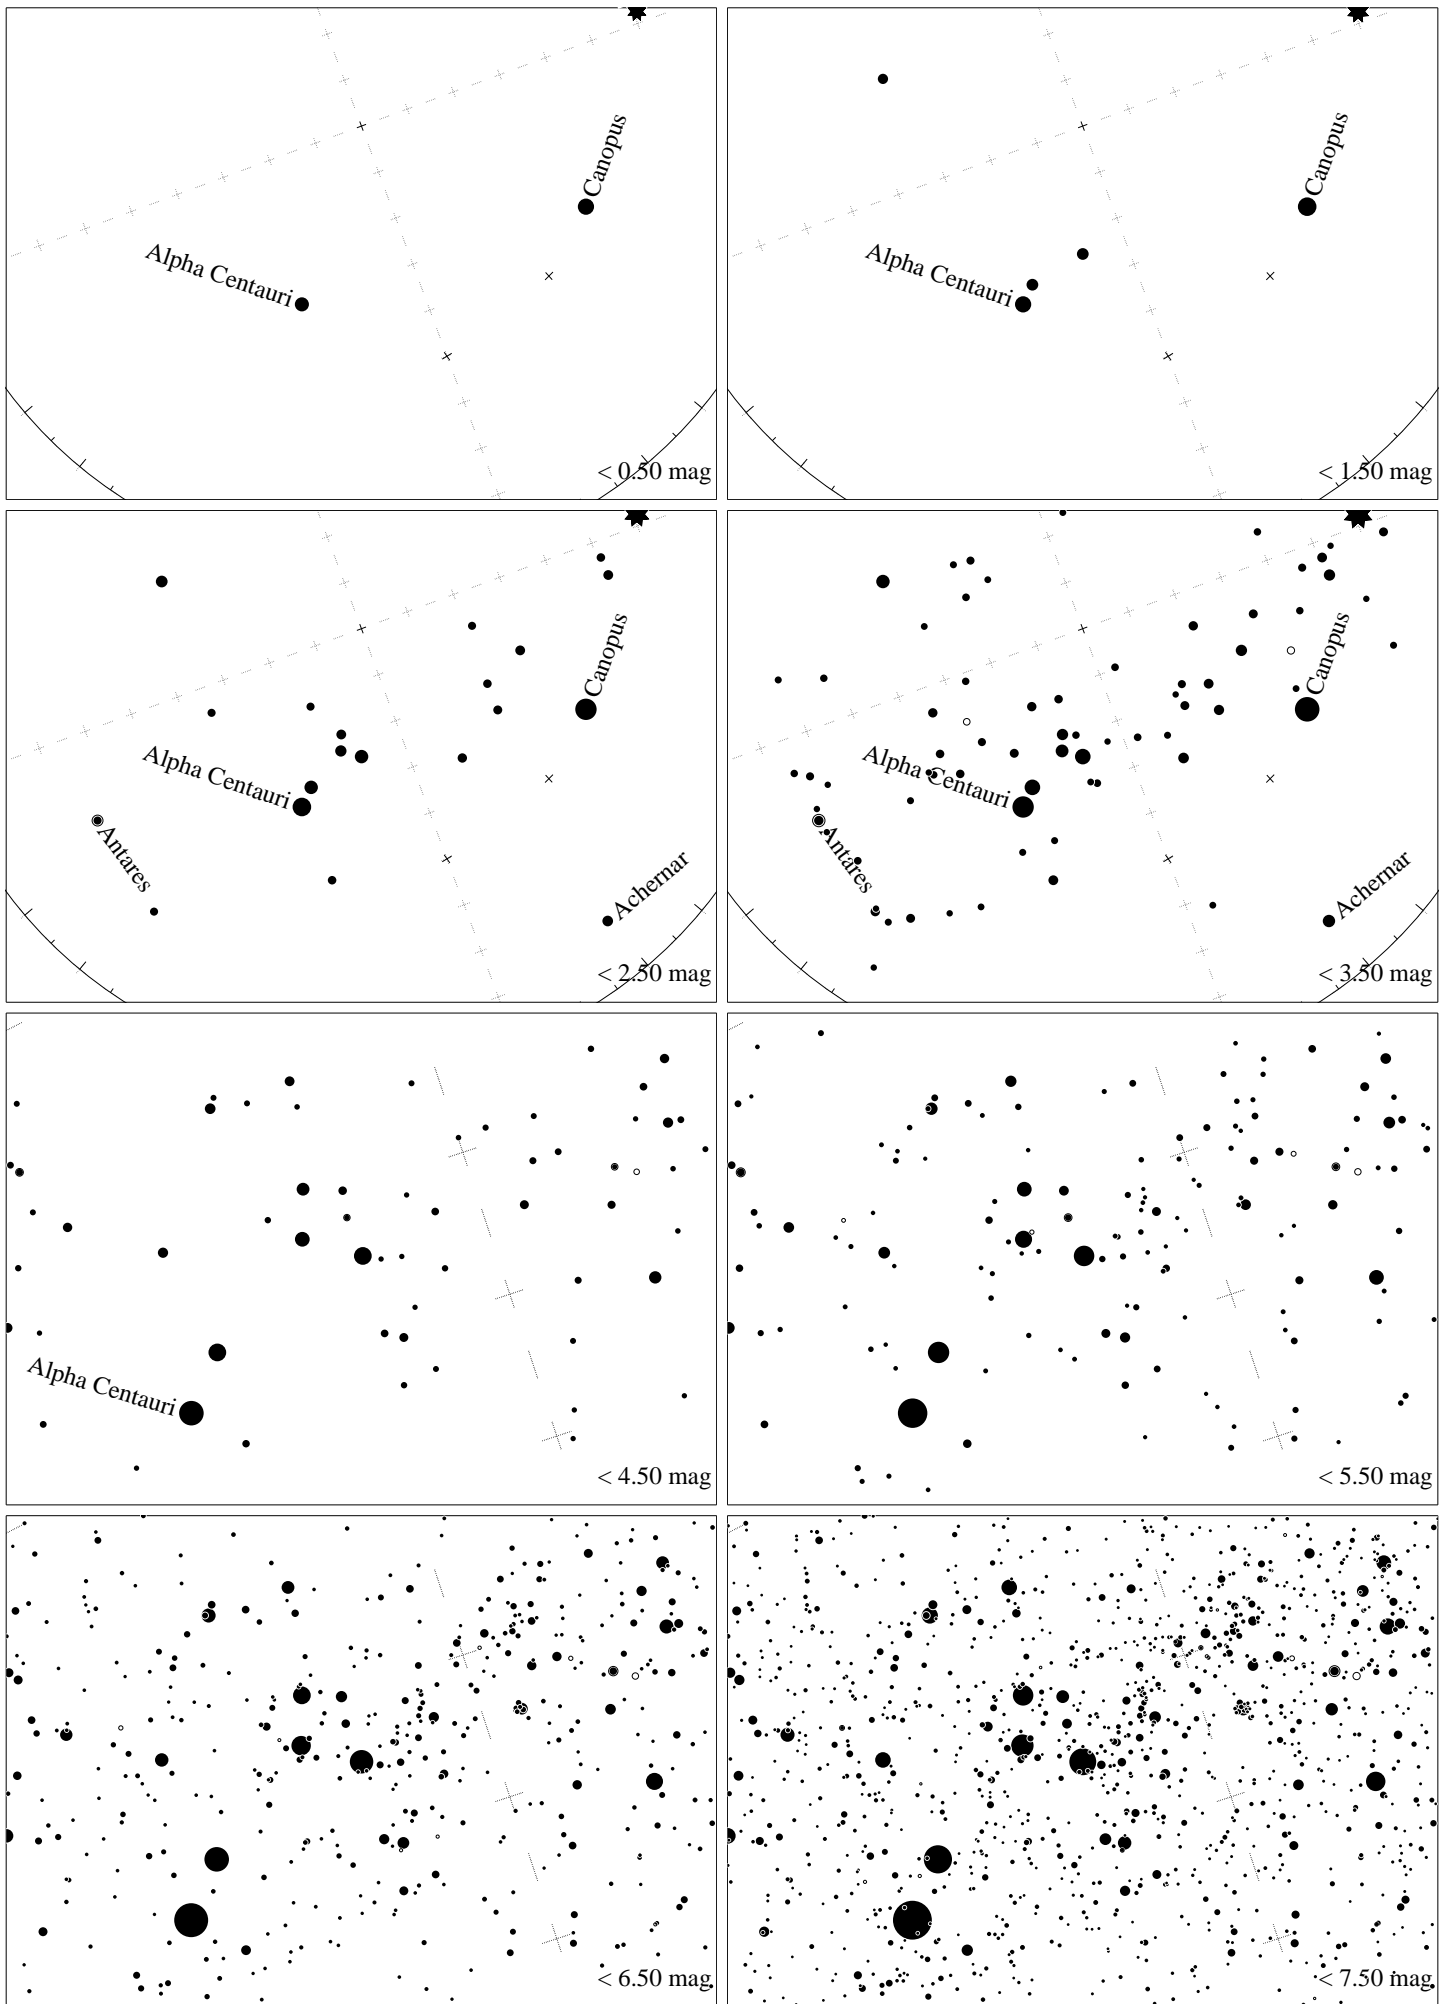

Maps for Globe at Night latitude -40° , 2025-03-25, 21 h local time (Sun at -34°), transparent air. Central star Acrux (the brightest one in the Cross) is 34° left from the south, at 53° height. Detailed maps 33° vertically, the first four maps 100° . *Jan Hollan, CzechGlobe*

Maps for Globe at Night latitude -40° , 2025-04-23, 21 h local time (Sun at -42°), transparent air. Central star Acrux (the brightest one in the Cross) is 20° left from the south, at 64° height. Detailed maps 33° vertically, the first four maps 100° . *Jan Hollan, CzechGlobe*

Maps for Globe at Night latitude -40° , 2025-05-22, 21 h local time (Sun at -48°), transparent air. Central star Acrux (the brightest one in the Cross) is 10° left from the south, at 66° height. Detailed maps 33° vertically, the first four maps 100° . Jan Hollan, CzechGlobe