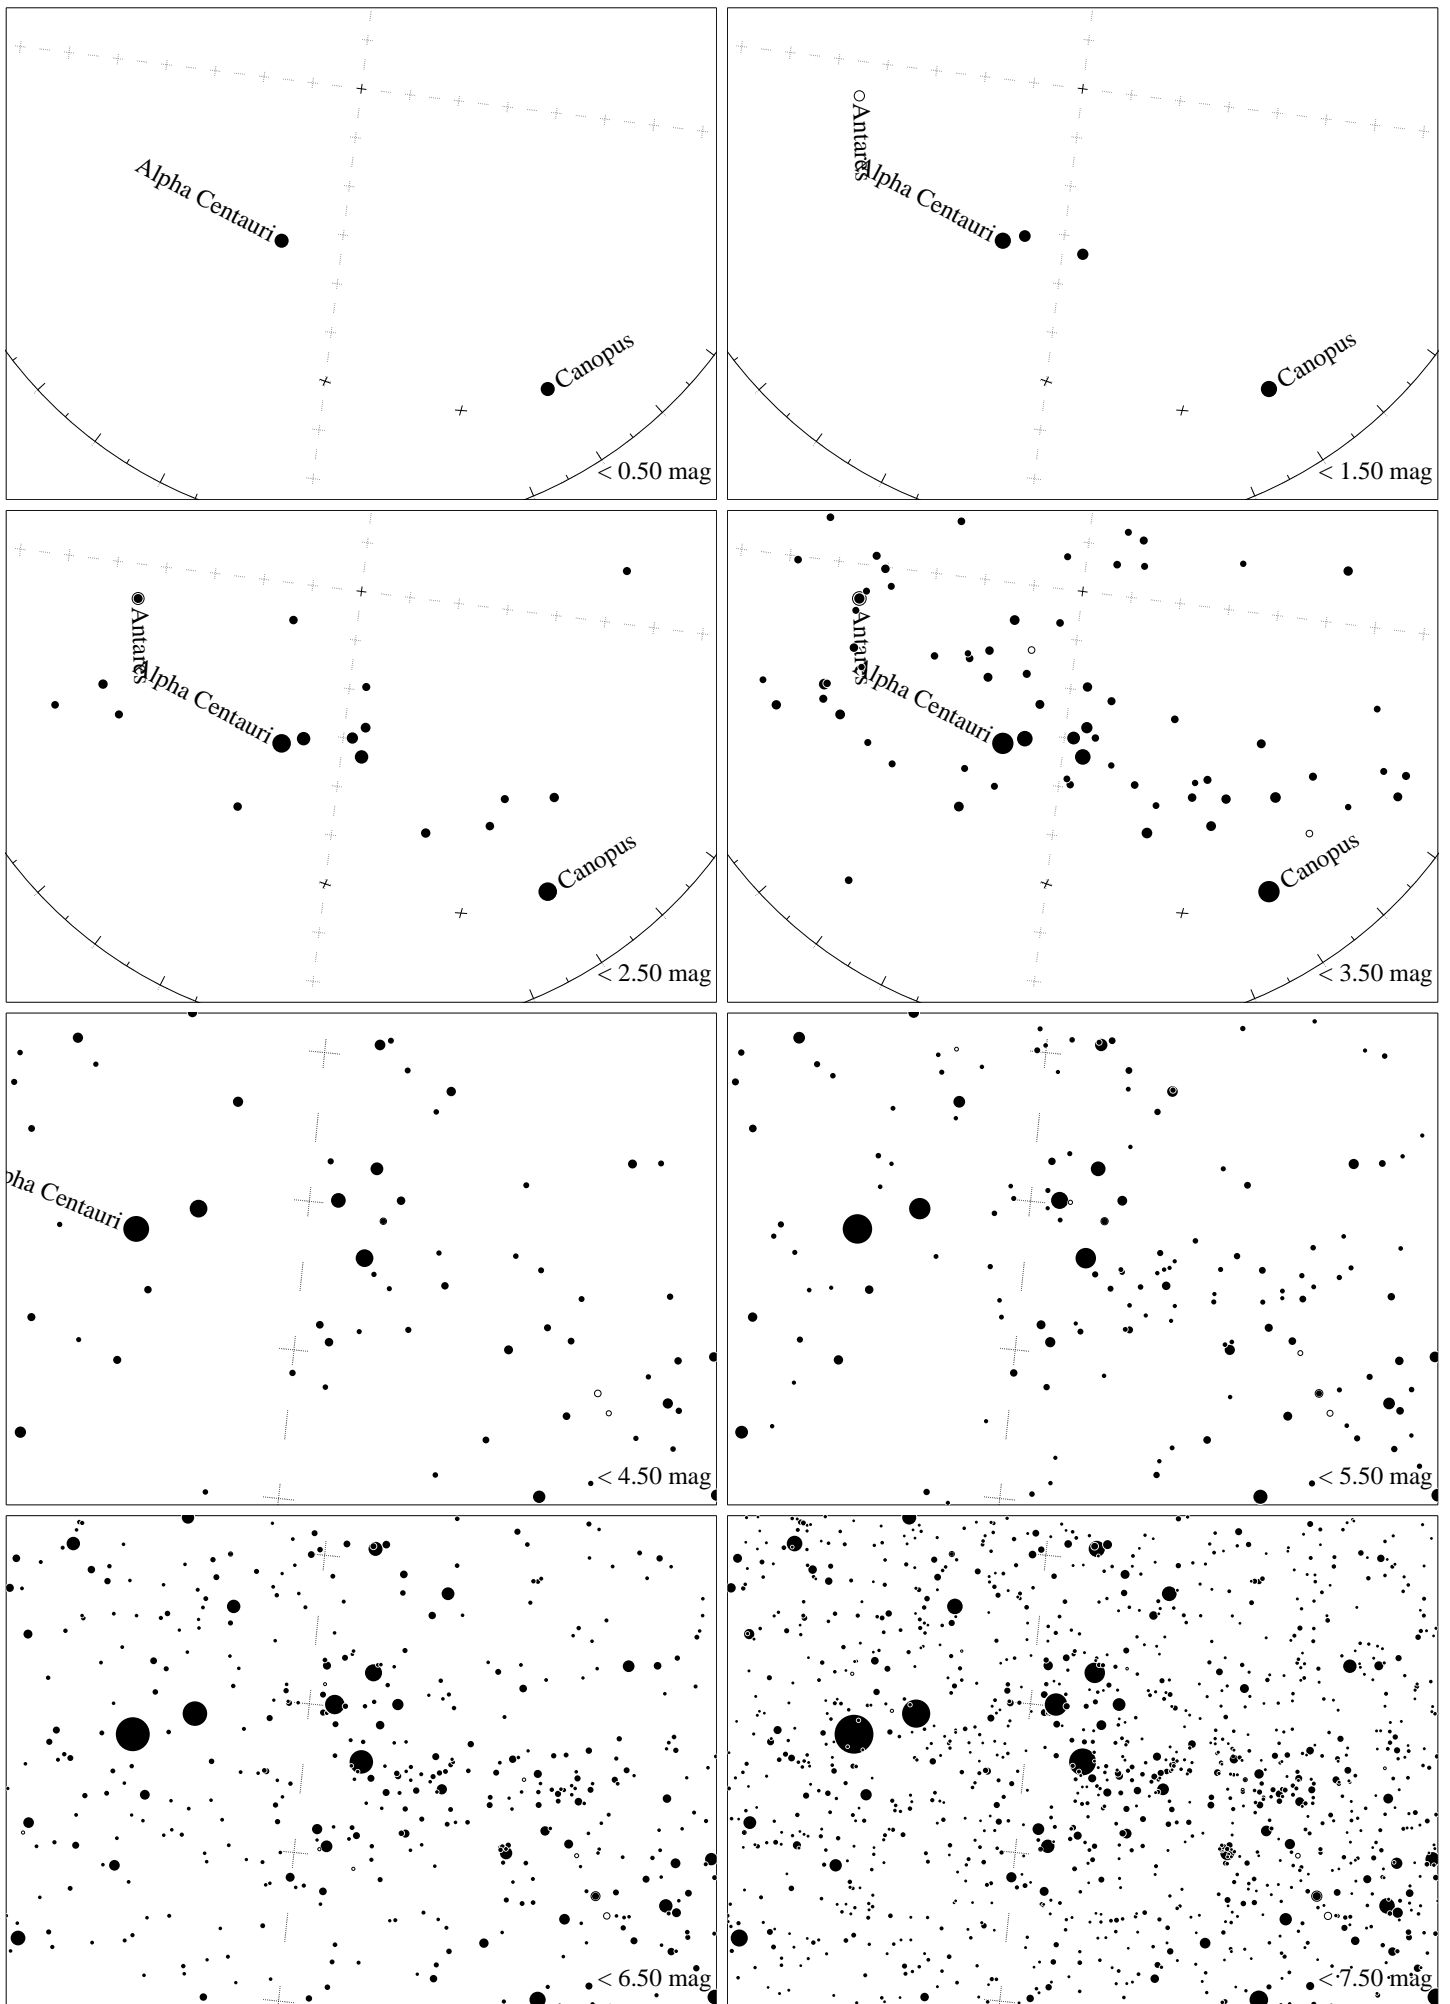

Maps for Globe at Night latitude -30° , 2025-03-25, 21 h local time (Sun at -38°), transparent air. Central star Acrux (the brightest one in the Cross) is 28° left from the south, at 45° height. Detailed maps 33° vertically, the first four maps 100° . *Jan Hollan, CzechGlobe*

Maps for Globe at Night latitude -30° , 2025-04-23, 21 h local time (Sun at -46°), transparent air. Central star Acrux (the brightest one in the Cross) is 15° left from the south, at 54° height. Detailed maps 33° vertically, the first four maps 100° . *Jan Hollan, CzechGlobe*

Maps for Globe at Night latitude -30° , 2025-05-22, 21 h local time (Sun at -49°), transparent air. Central star Acrux (the brightest one in the Cross) is 7° left from the south, at 56° height. Detailed maps 33° vertically, the first four maps 100° . *Jan Hollan, CzechGlobe*