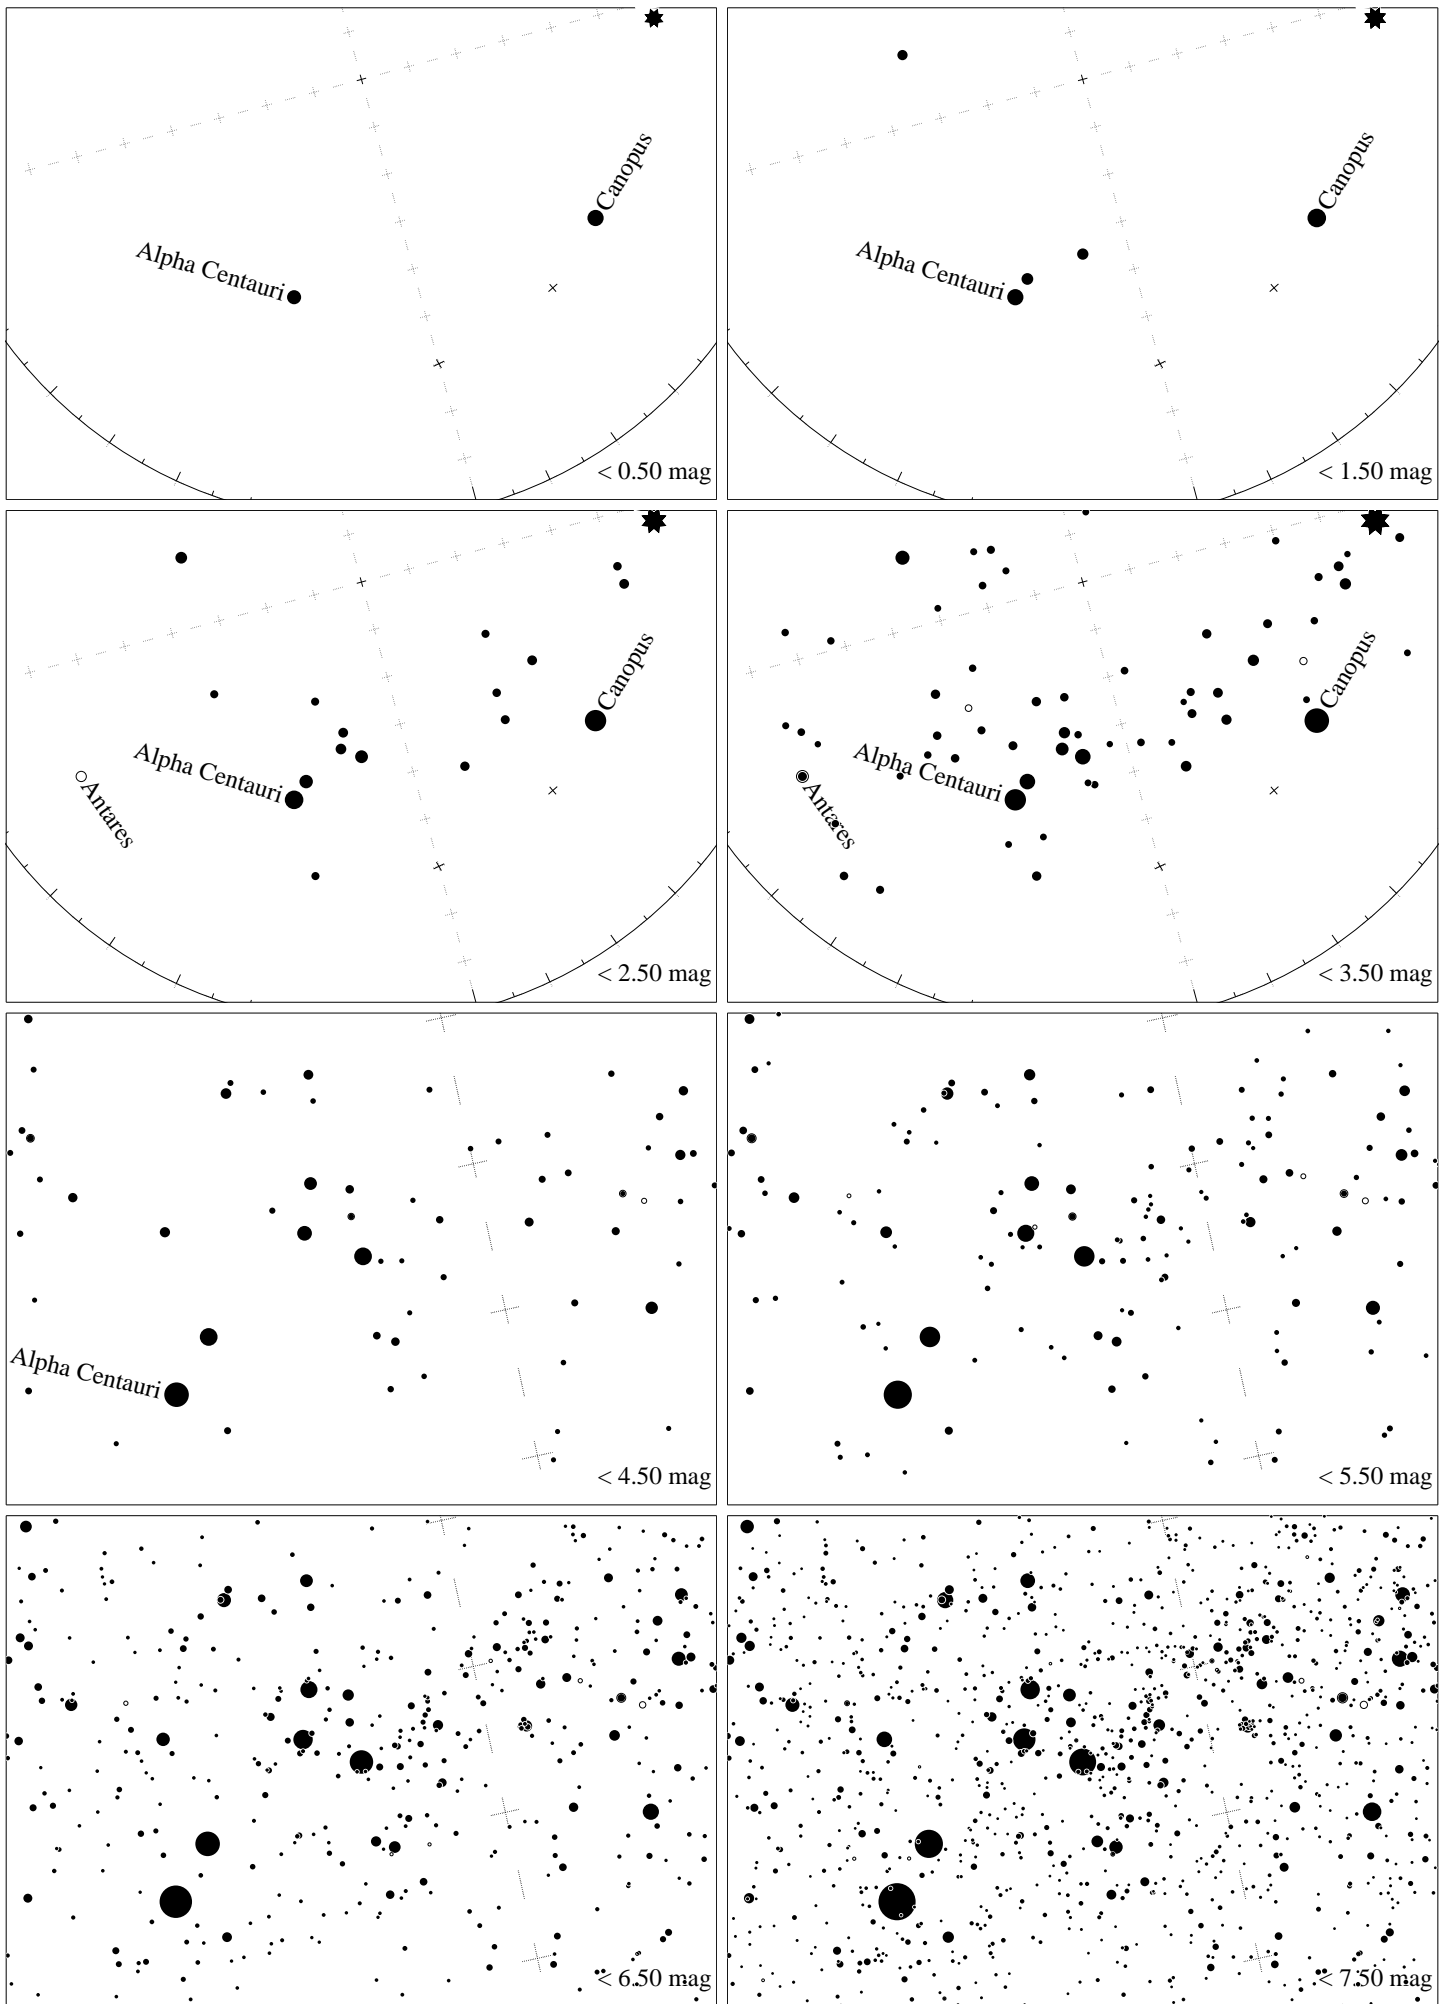

Maps for Globe at Night latitude -30° , 2025-03-25, 21 h local time (Sun at -38°), transparent air. Central star Acrux (the brightest one in the Cross) is 28° left from the south, at 45° height. Detailed maps 33° vertically, the first four maps 100° . *Jan Hollan, CzechGlobe*

Maps for Globe at Night latitude -30° , 2025-04-23, 21 h local time (Sun at -46°), transparent air. Central star Acrux (the brightest one in the Cross) is 15° left from the south, at 54° height. Detailed maps 33° vertically, the first four maps 100° . *Jan Hollan, CzechGlobe*

Maps for Globe at Night latitude -30° , 2025-05-22, 21 h local time (Sun at -49°), transparent air. Central star Acrux (the brightest one in the Cross) is 7° left from the south, at 56° height. Detailed maps 33° vertically, the first four maps 100° . *Jan Hollan, CzechGlobe*