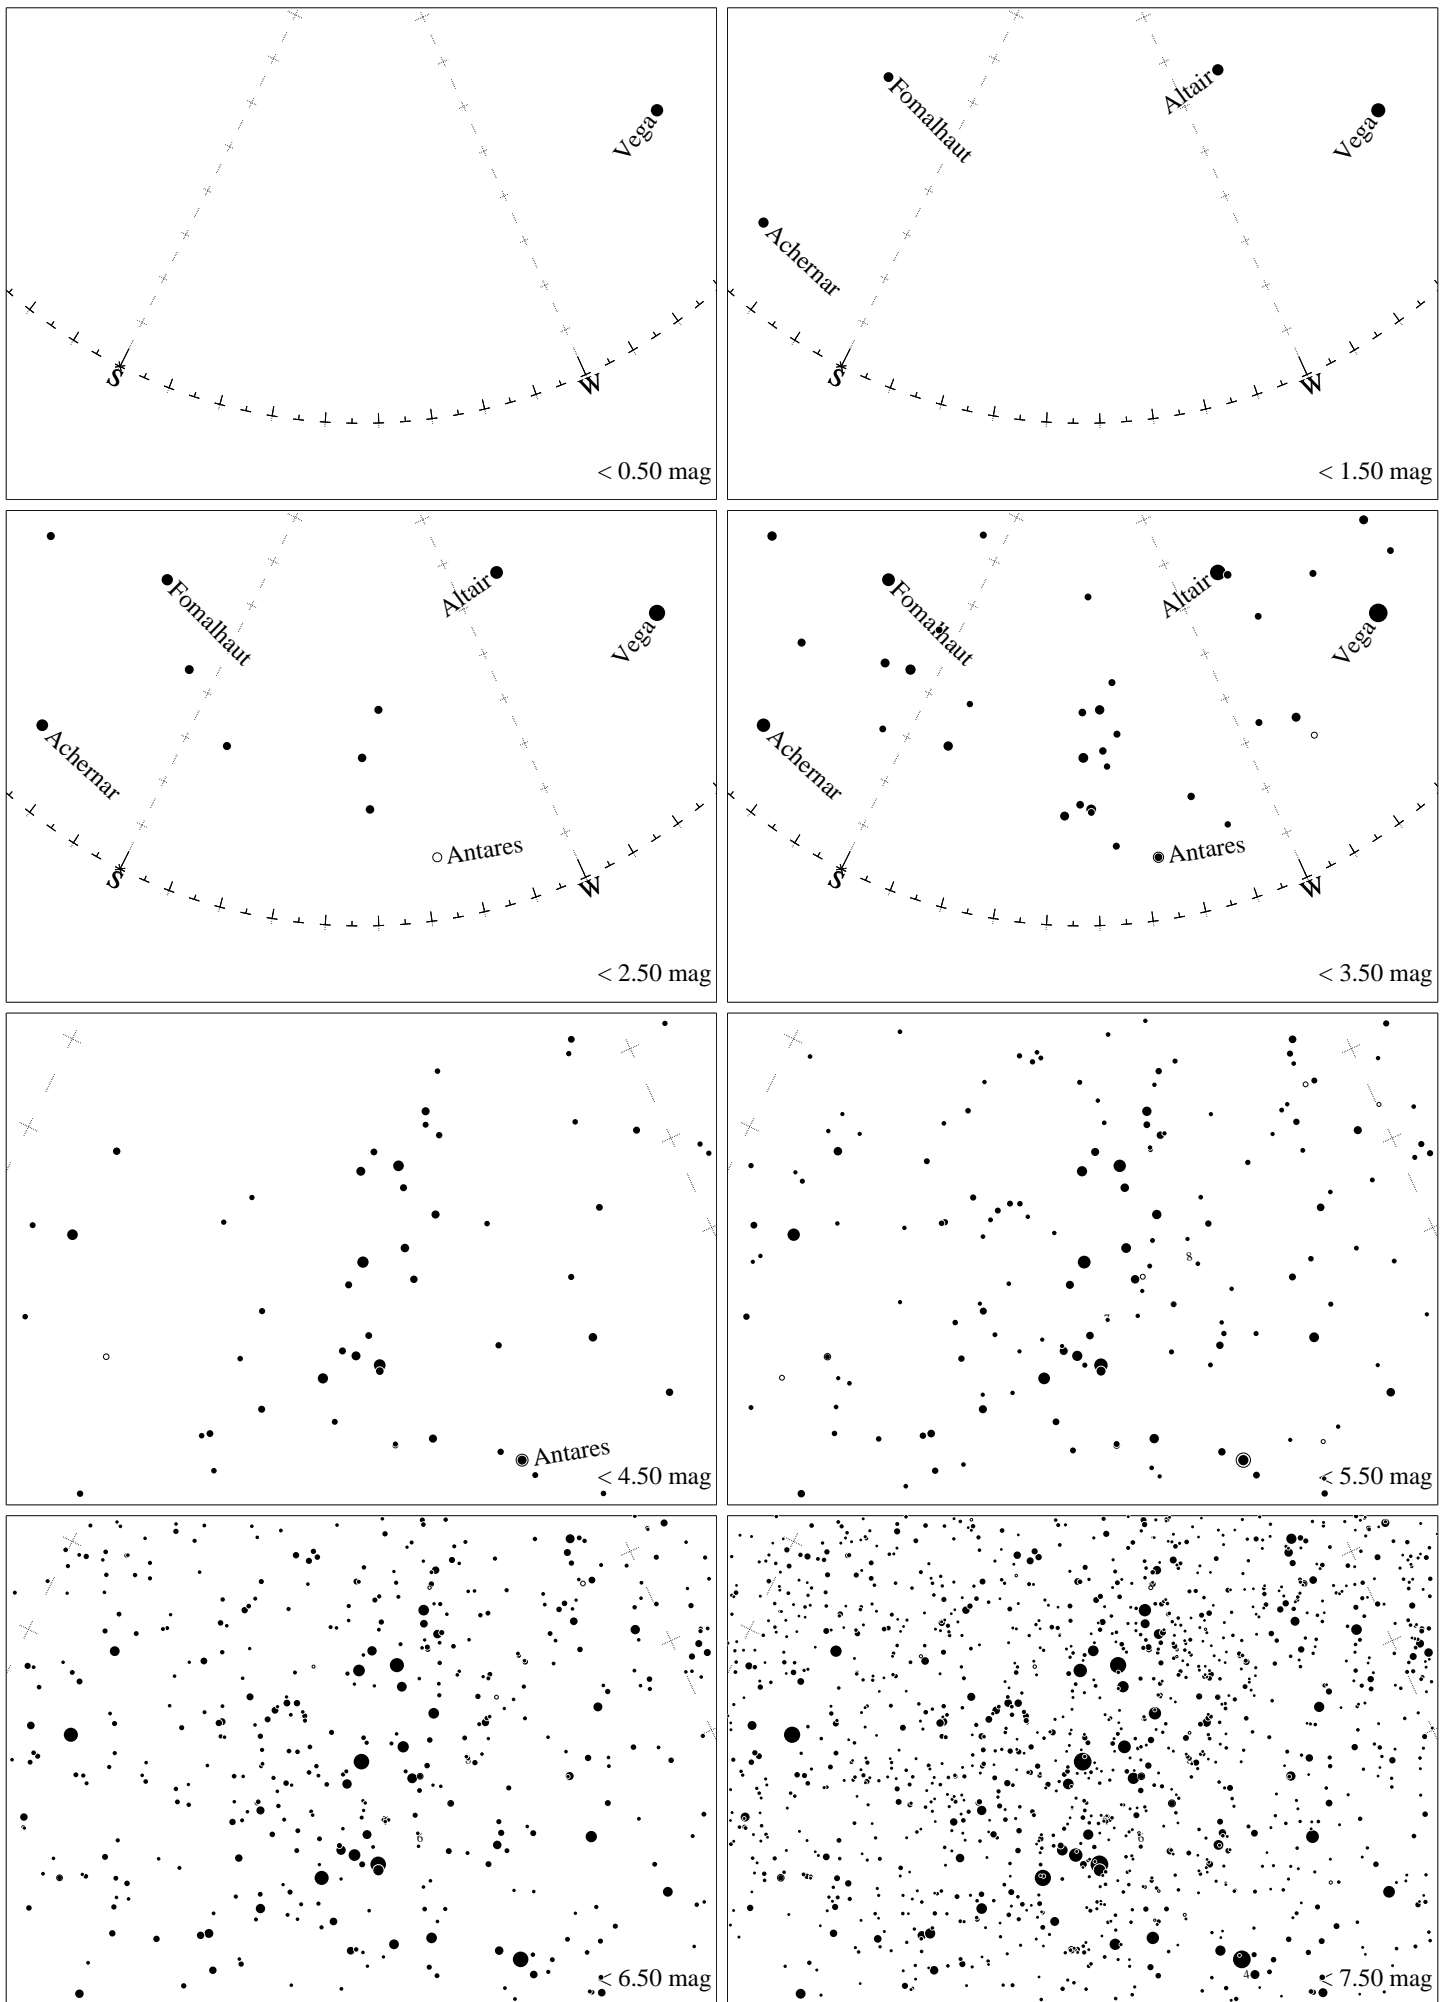

Maps for Globe at Night latitude 0° , 2024-08-30, 21 h local time (Sun at -44°), transparent air. Lines from N(E,S,W) to zenith shown (crosses each 10°). Centered on Kaus Australis (ϵ Sagittarii), which is 24° to the right from S, at 52° height. Detailed maps 50° vertically, the first four maps 100° . *Jan Hollan, CzechGlobe*

Maps for Globe at Night latitude 0° , 2024-09-28, 21 h local time (Sun at -47°), transparent air. Lines from N(E,S,W) to zenith shown (crosses each 10°). Centered on Kaus Australis (ϵ Sagittarii), which is 47° to the right from S, at 35° height. Detailed maps 50° vertically, the first four maps 100° . *Jan Hollan, CzechGlobe*