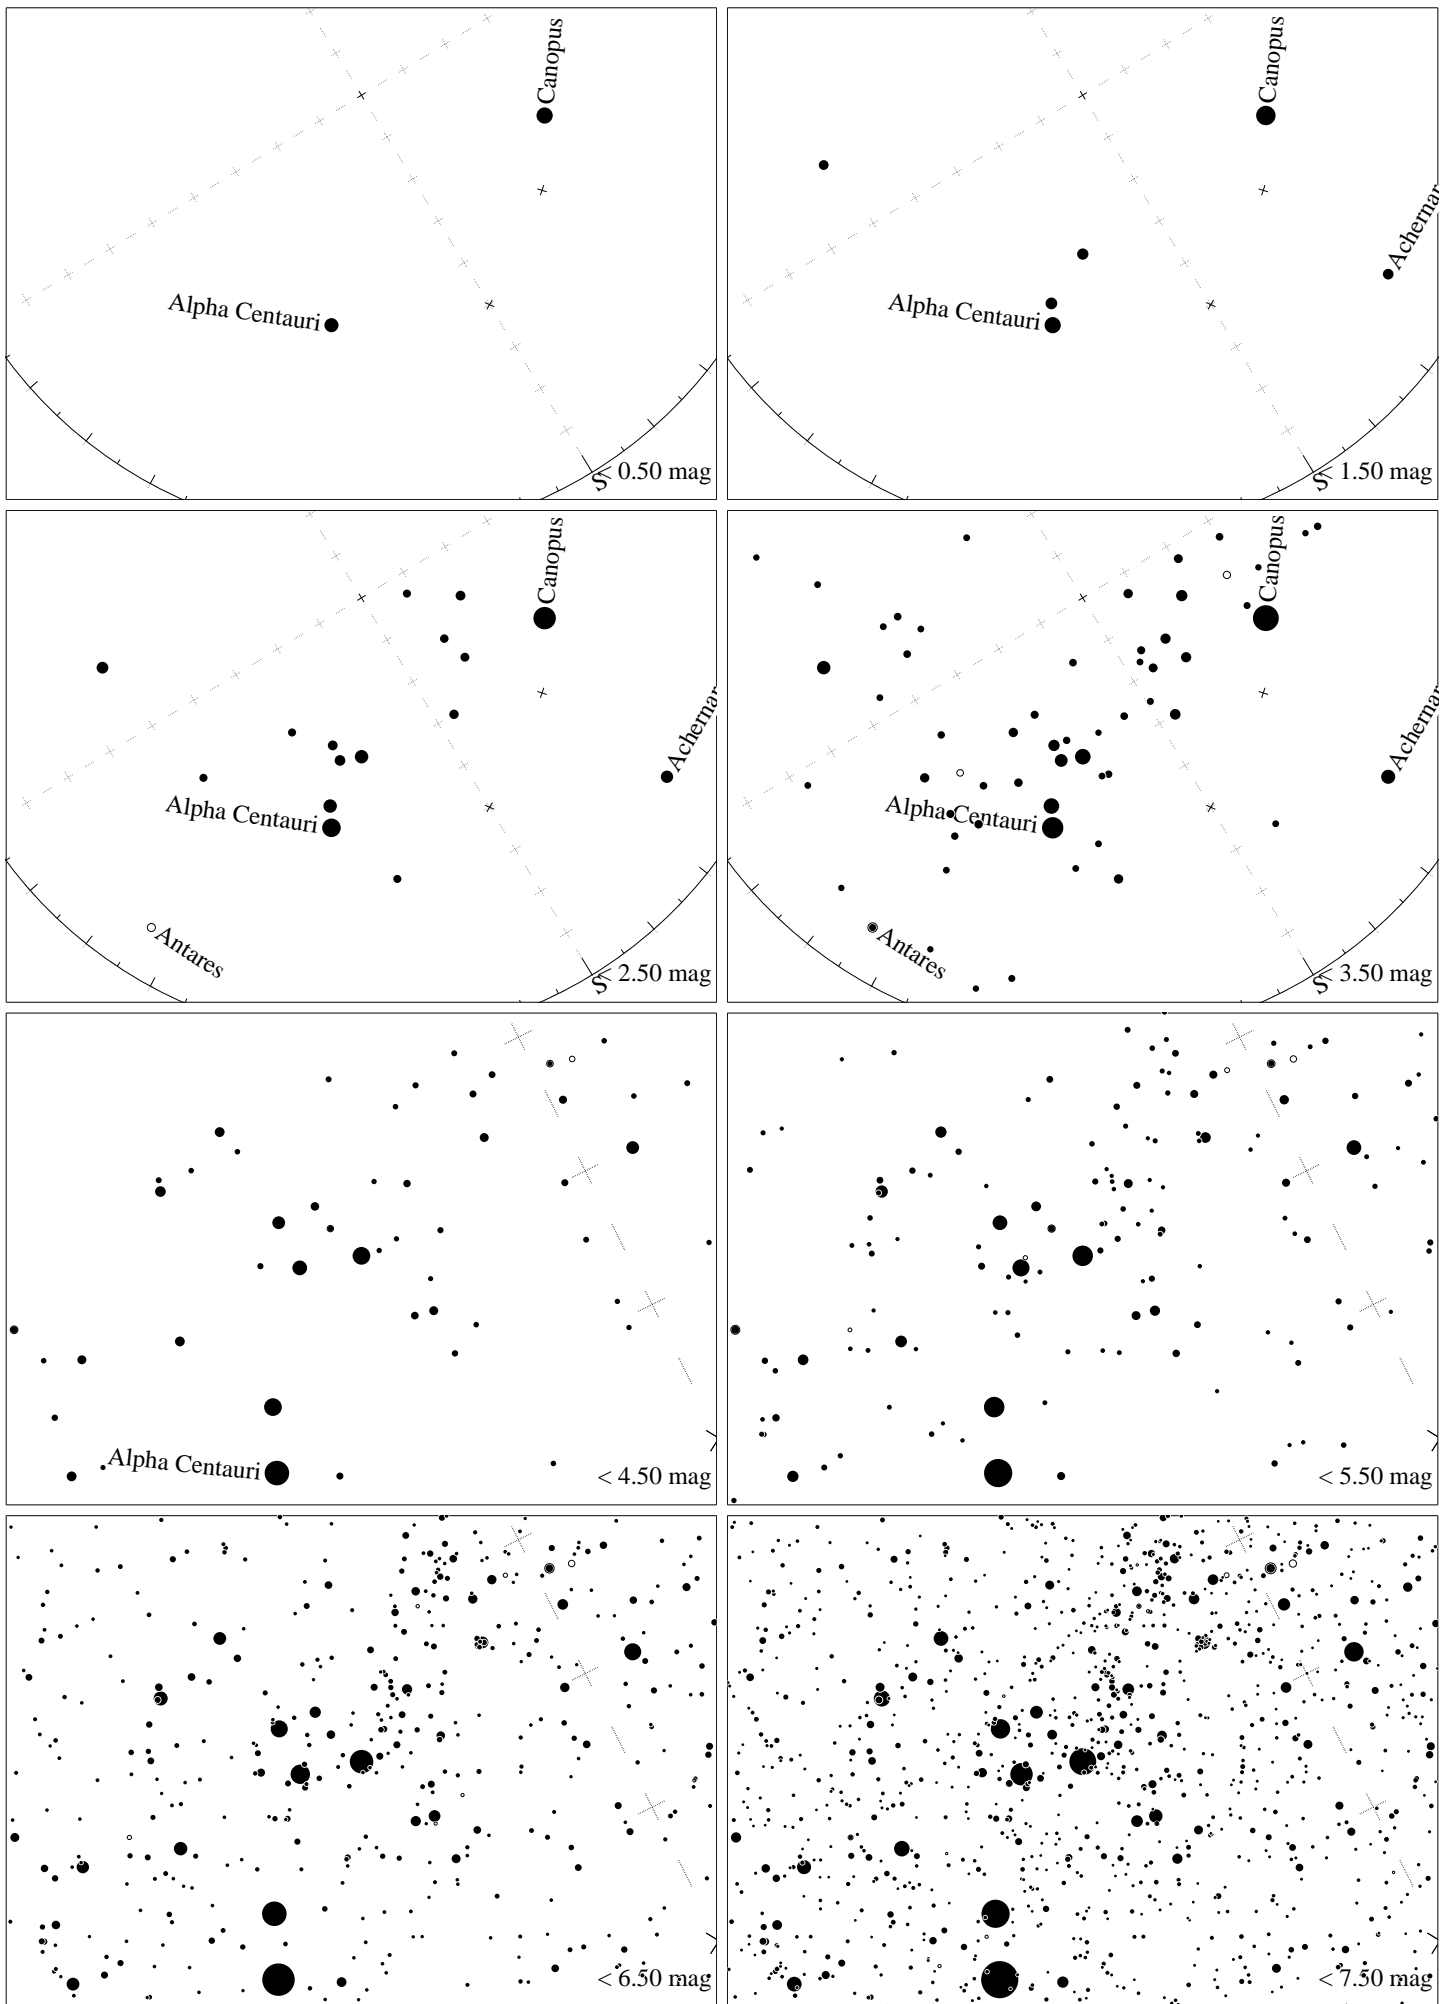

Maps for Globe at Night latitude -40° , 2024-03-05, 21 h local time (Sun at -27°), transparent air. Central star Acrux (the brightest one in the Cross) is 36° left from the south, at 45° height. Detailed maps 33° vertically, the first four maps 100° . *Jan Hollan, CzechGlobe*

Maps for Globe at Night latitude -40° , 2024-04-04, 21 h local time (Sun at -37°), transparent air. Central star Acrux (the brightest one in the Cross) is 31° left from the south, at 58° height. Detailed maps 33° vertically, the first four maps 100° . *Jan Hollan, CzechGlobe*

Maps for Globe at Night latitude -40° , 2024-05-02, 21 h local time (Sun at -45°), transparent air. Central star Acrux (the brightest one in the Cross) is 12° left from the south, at 66° height. Detailed maps 33° vertically, the first four maps 100° . *Jan Hollan, CzechGlobe*

Maps for Globe at Night latitude -40° , 2024-06-01, 21 h local time (Sun at -48°), transparent air. Central star Acrux (the brightest one in the Cross) is 20° left from the south, at 64° height. Detailed maps 33° vertically, the first four maps 100° . Jan Hollan, CzechGlobe