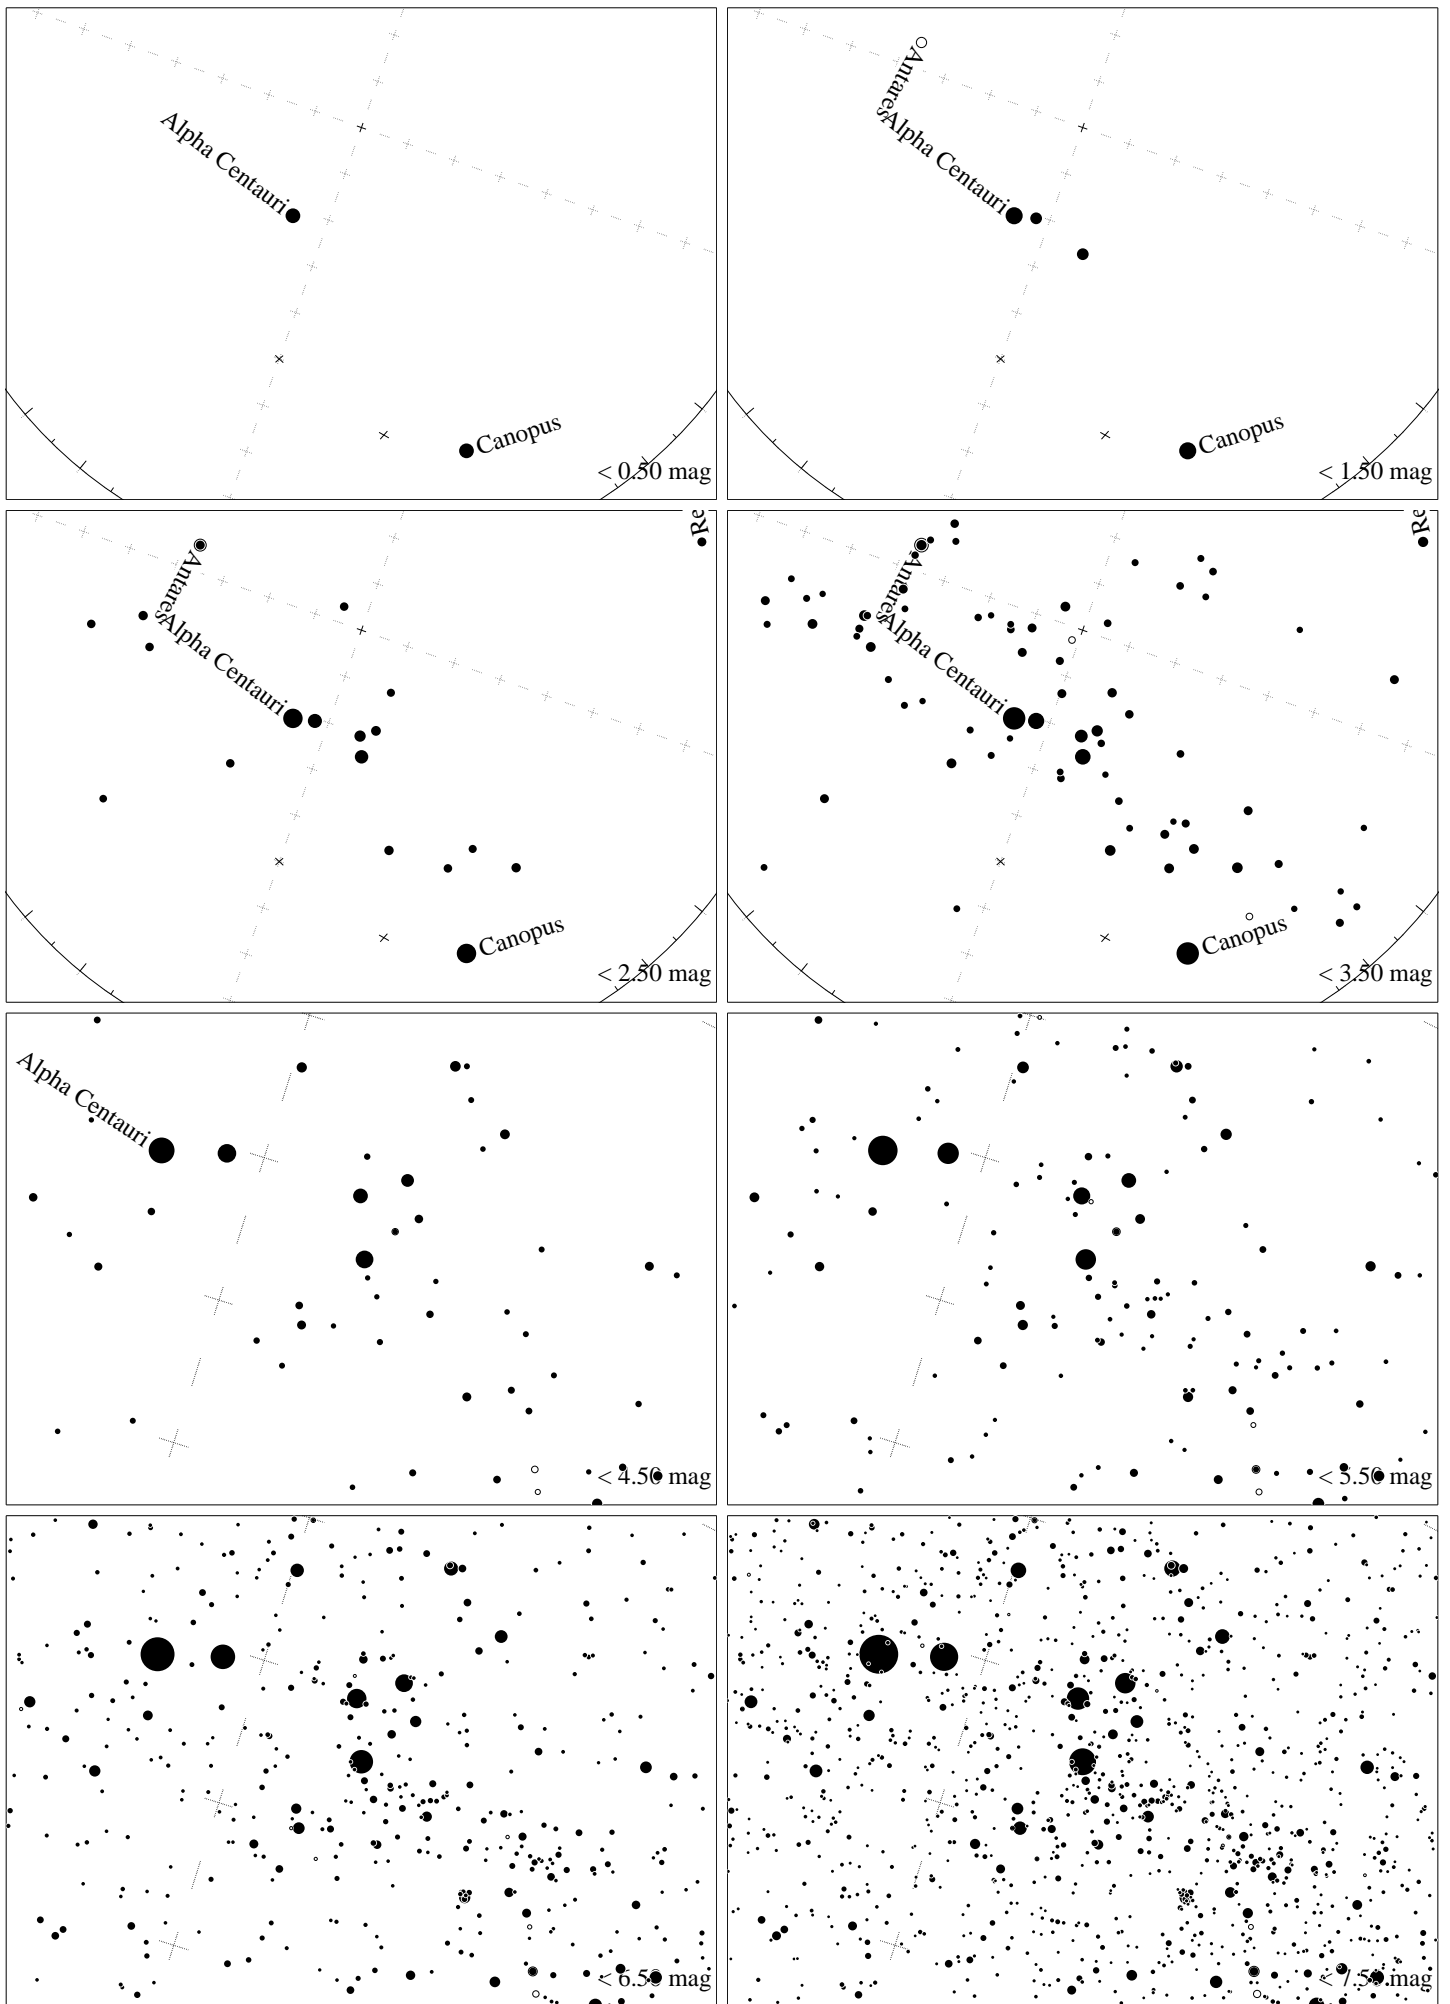

Maps for Globe at Night latitude -40° , 2024-03-05, 21 h local time (Sun at -27°), transparent air. Central star Acrux (the brightest one in the Cross) is 36° left from the south, at 45° height. Detailed maps 33° vertically, the first four maps 100° . *Jan Hollan, CzechGlobe*

Maps for Globe at Night latitude -40° , 2024-04-04, 21 h local time (Sun at -37°), transparent air. Central star Acrux (the brightest one in the Cross) is 31° left from the south, at 58° height. Detailed maps 33° vertically, the first four maps 100° . *Jan Hollan, CzechGlobe*

Maps for Globe at Night latitude -40° , 2024-05-02, 21 h local time (Sun at -45°), transparent air. Central star Acrux (the brightest one in the Cross) is 12° left from the south, at 66° height. Detailed maps 33° vertically, the first four maps 100° . *Jan Hollan, CzechGlobe*

Maps for Globe at Night latitude -40° , 2024-06-01, 21 h local time (Sun at -48°), transparent air. Central star Acrux (the brightest one in the Cross) is 20° left from the south, at 64° height. Detailed maps 33° vertically, the first four maps 100° . Jan Hollan, CzechGlobe