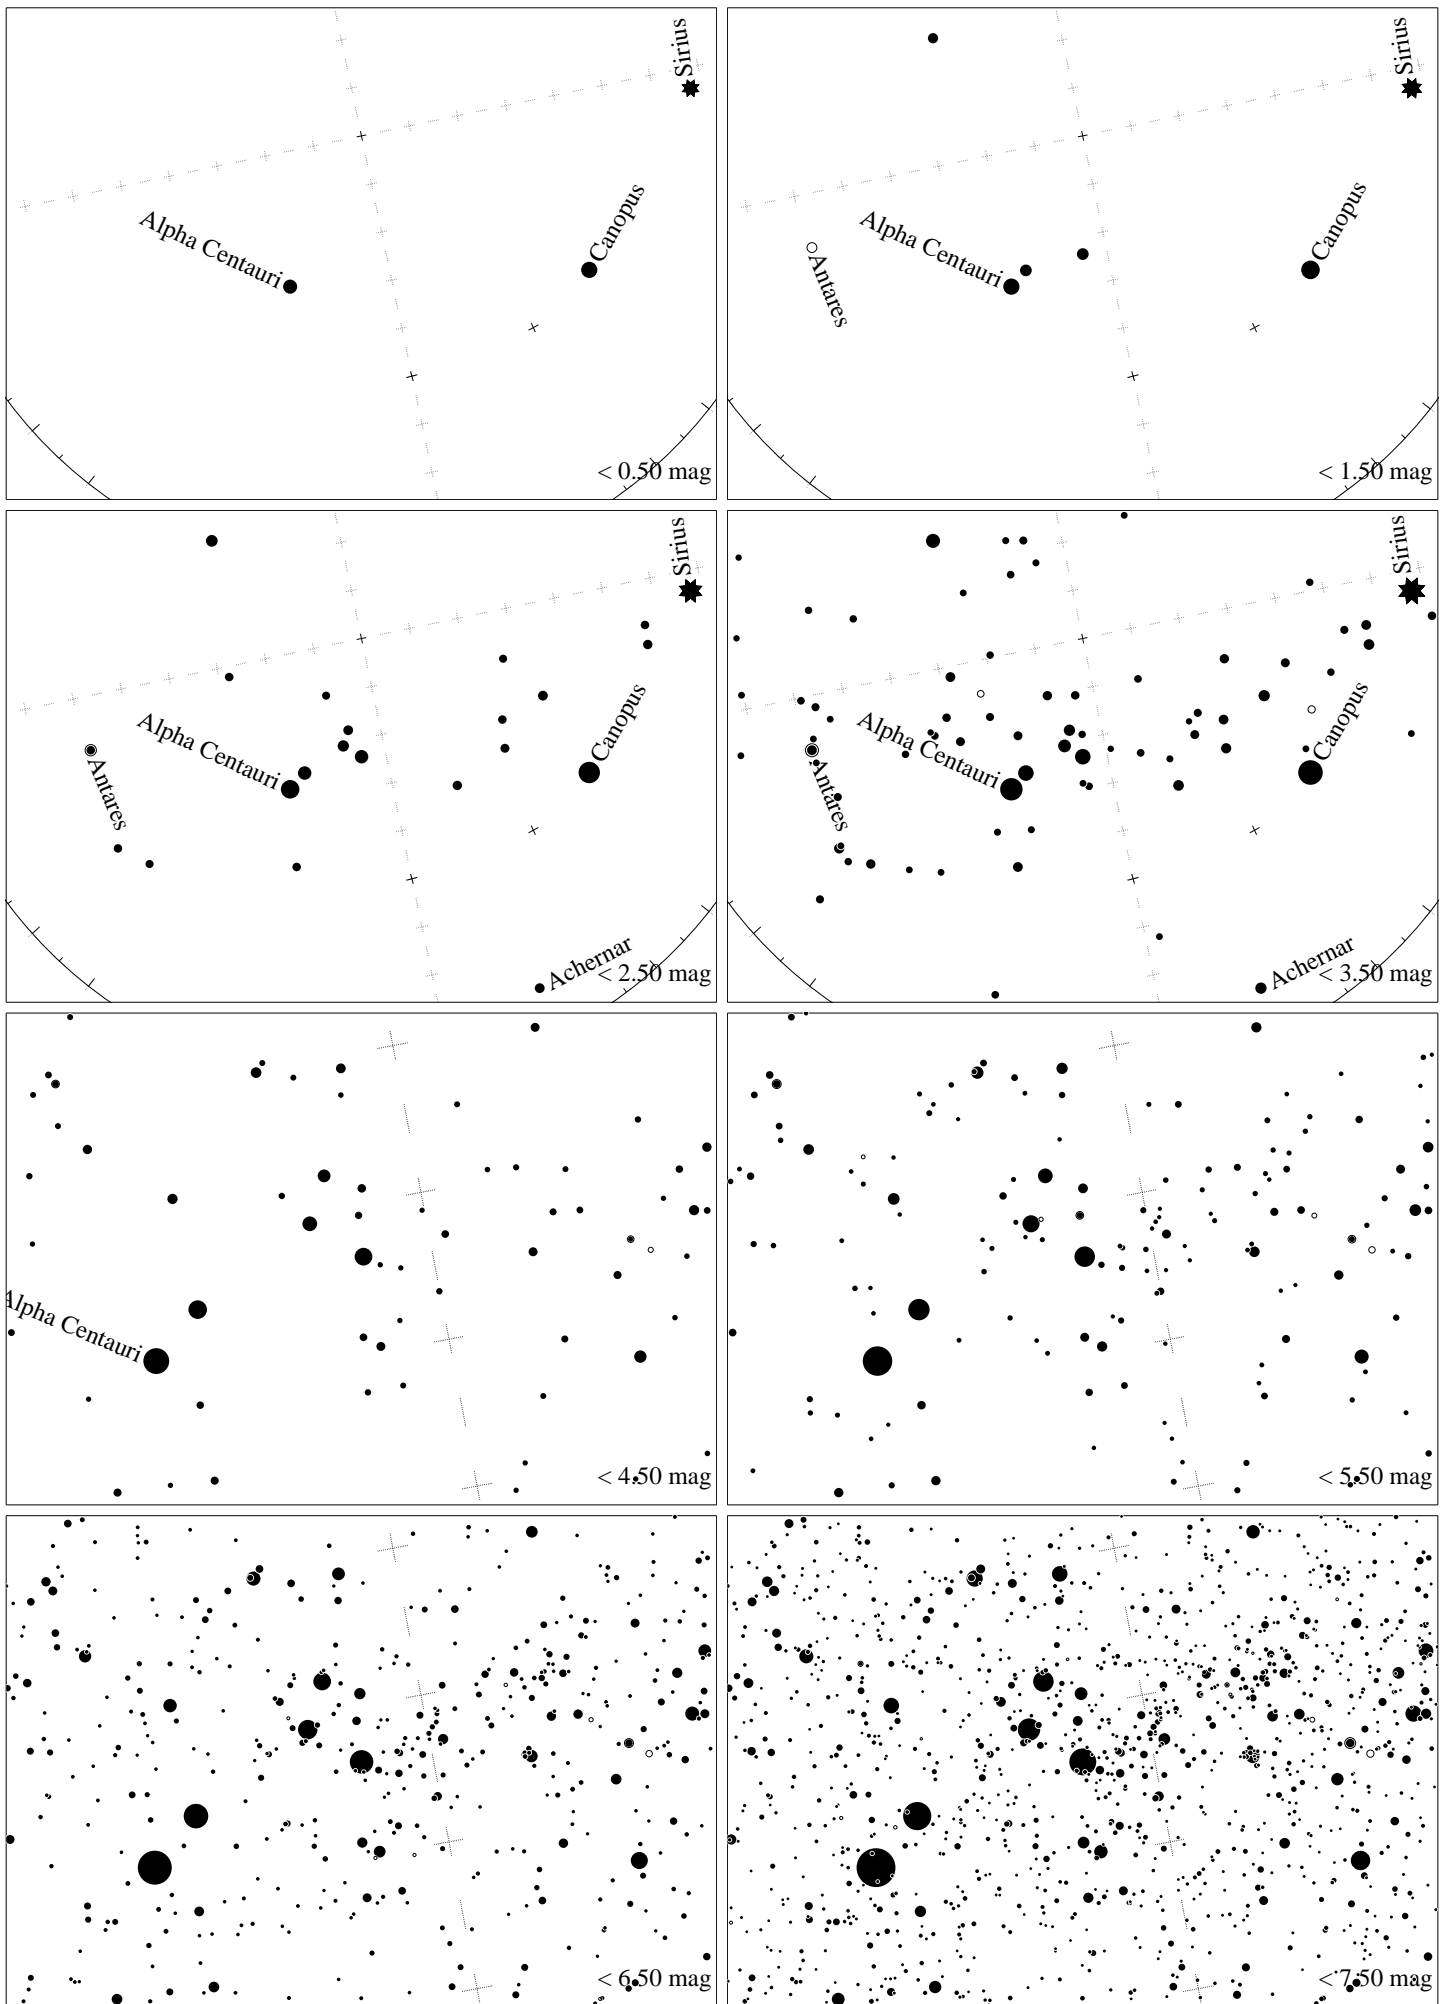

Maps for Globe at Night latitude -40° , 2024-03-05, 21 h local time (Sun at -27°), transparent air. Central star Acrux (the brightest one in the Cross) is 36° left from the south, at 45° height. Detailed maps 33° vertically, the first four maps 100° . *Jan Hollan, CzechGlobe*

Maps for Globe at Night latitude -40° , 2024-04-04, 21 h local time (Sun at -37°), transparent air. Central star Acrux (the brightest one in the Cross) is 31° left from the south, at 58° height. Detailed maps 33° vertically, the first four maps 100° . *Jan Hollan, CzechGlobe*

Maps for Globe at Night latitude -40° , 2024-05-02, 21 h local time (Sun at -45°), transparent air. Central star Acrux (the brightest one in the Cross) is 12° left from the south, at 66° height. Detailed maps 33° vertically, the first four maps 100° . *Jan Hollan, CzechGlobe*

Maps for Globe at Night latitude -40° , 2024-06-01, 21 h local time (Sun at -48°), transparent air. Central star Acrux (the brightest one in the Cross) is 20° left from the south, at 64° height. Detailed maps 33° vertically, the first four maps 100° . Jan Hollan, CzechGlobe