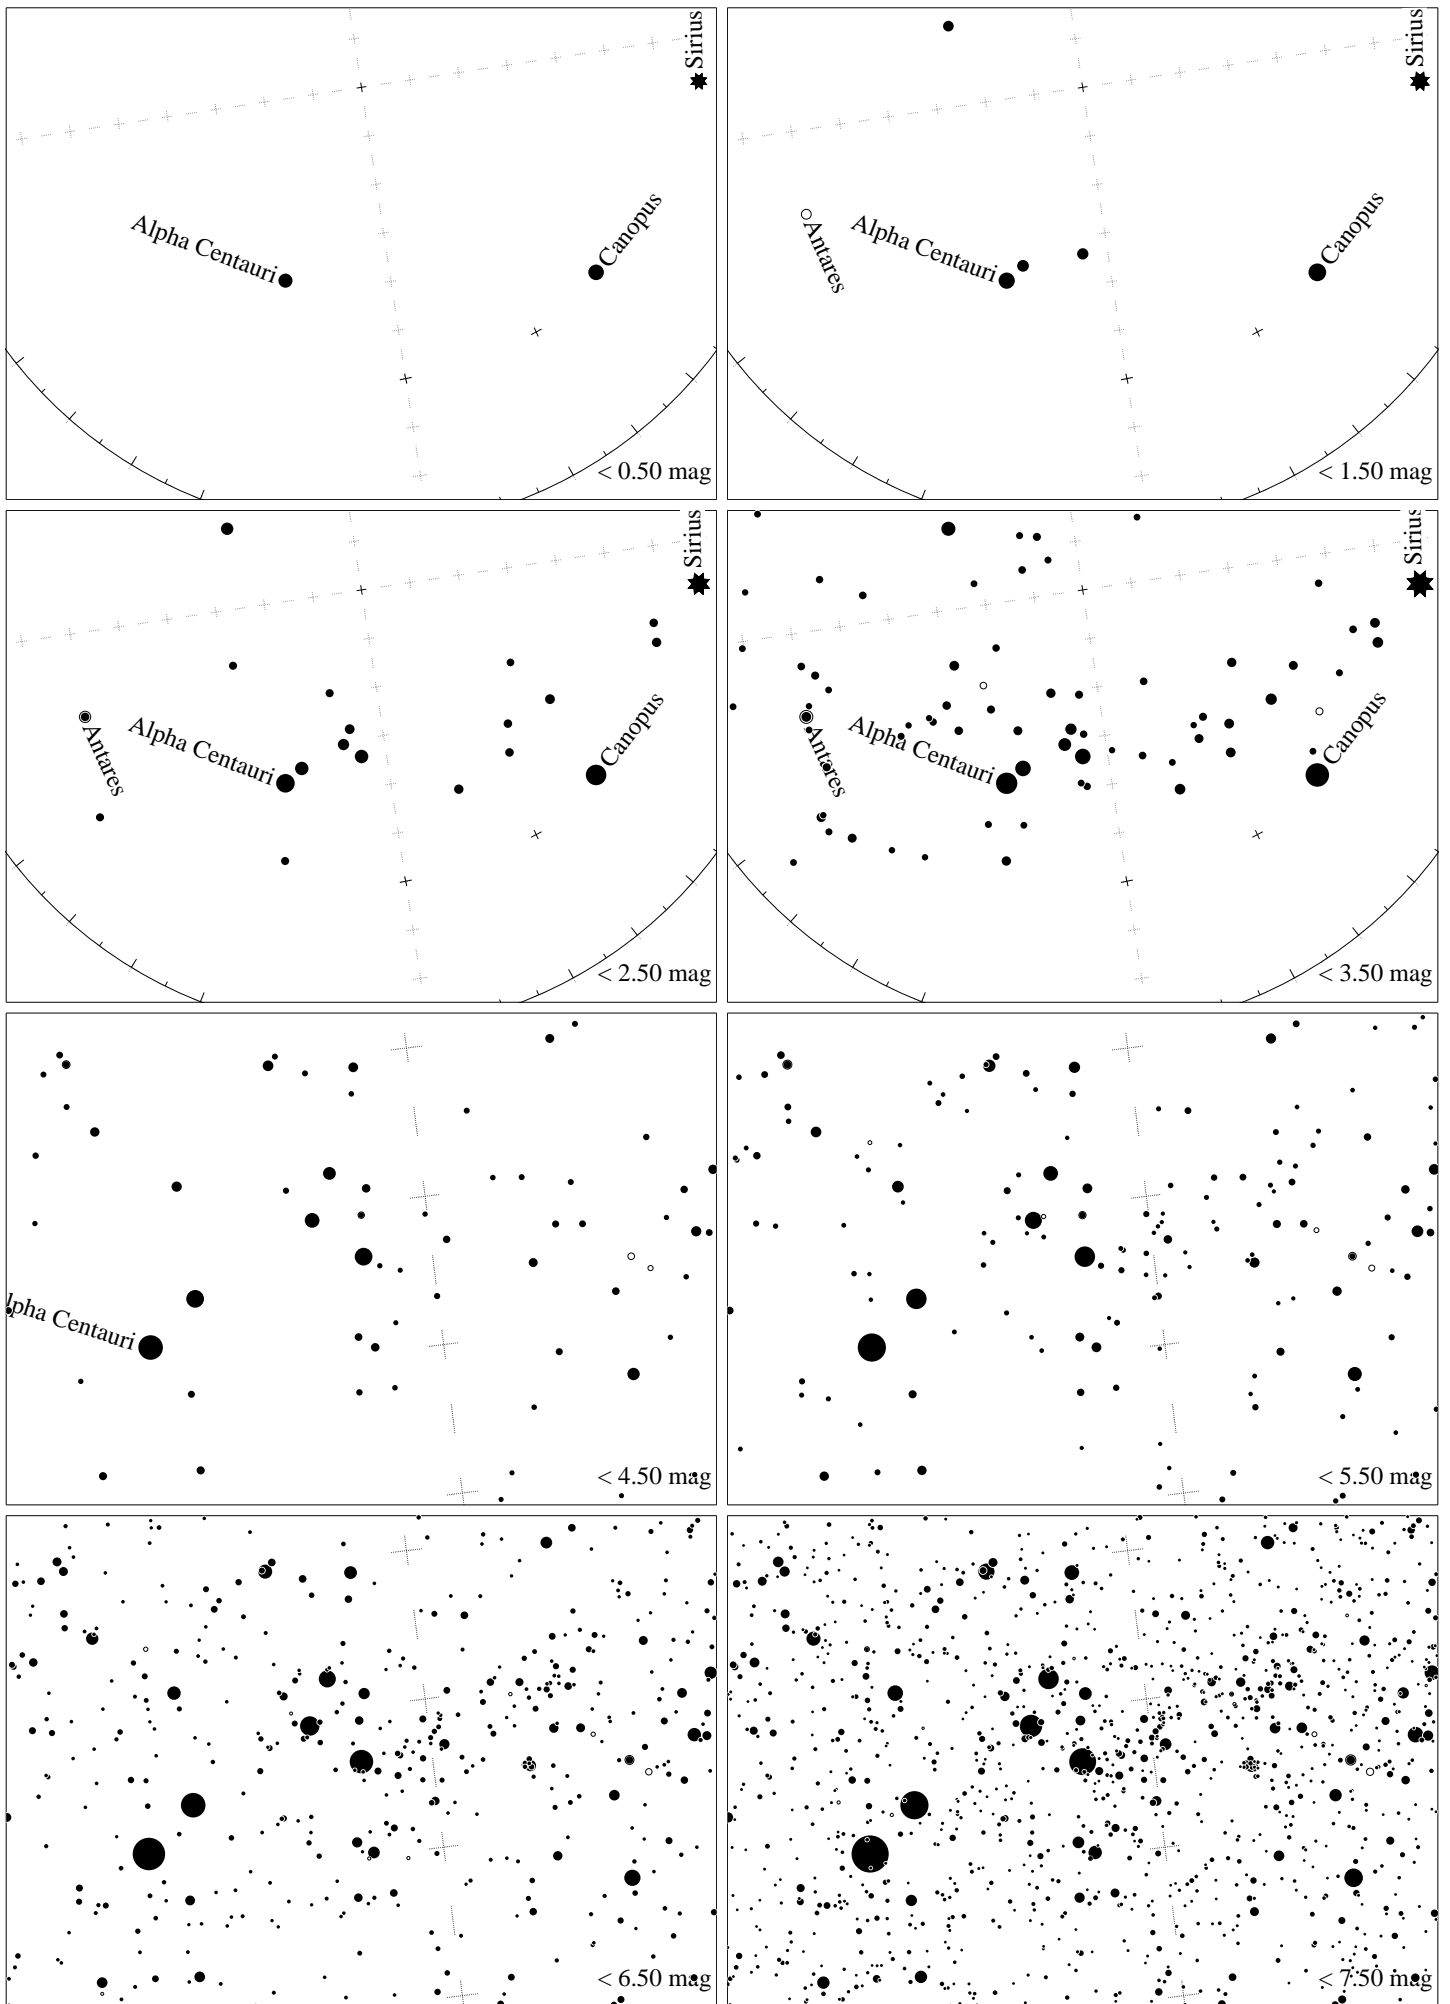

Maps for Globe at Night latitude -30° , 2024-03-05, 21 h local time (Sun at -32°), transparent air. Central star Acrux (the brightest one in the Cross) is 31° left from the south, at 36° height. Detailed maps 33° vertically, the first four maps 100° . *Jan Hollan, CzechGlobe*

Maps for Globe at Night latitude -30° , 2024-04-04, 21 h local time (Sun at -41°), transparent air. Central star Acrux (the brightest one in the Cross) is 25° left from the south, at 49° height. Detailed maps 33° vertically, the first four maps 100° . Jan Hollan, CzechGlobe

Maps for Globe at Night latitude -30° , 2024-05-02, 21 h local time (Sun at -47°), transparent air. Central star Acrux (the brightest one in the Cross) is 9° left from the south, at 56° height. Detailed maps 33° vertically, the first four maps 100° . *Jan Hollan, CzechGlobe*

Maps for Globe at Night latitude -30° , 2024-06-01, 21 h local time (Sun at -50°), transparent air. Central star Acrux (the brightest one in the Cross) is 15° left from the south, at 55° height. Detailed maps 33° vertically, the first four maps 100° . Jan Hollan, CzechGlobe