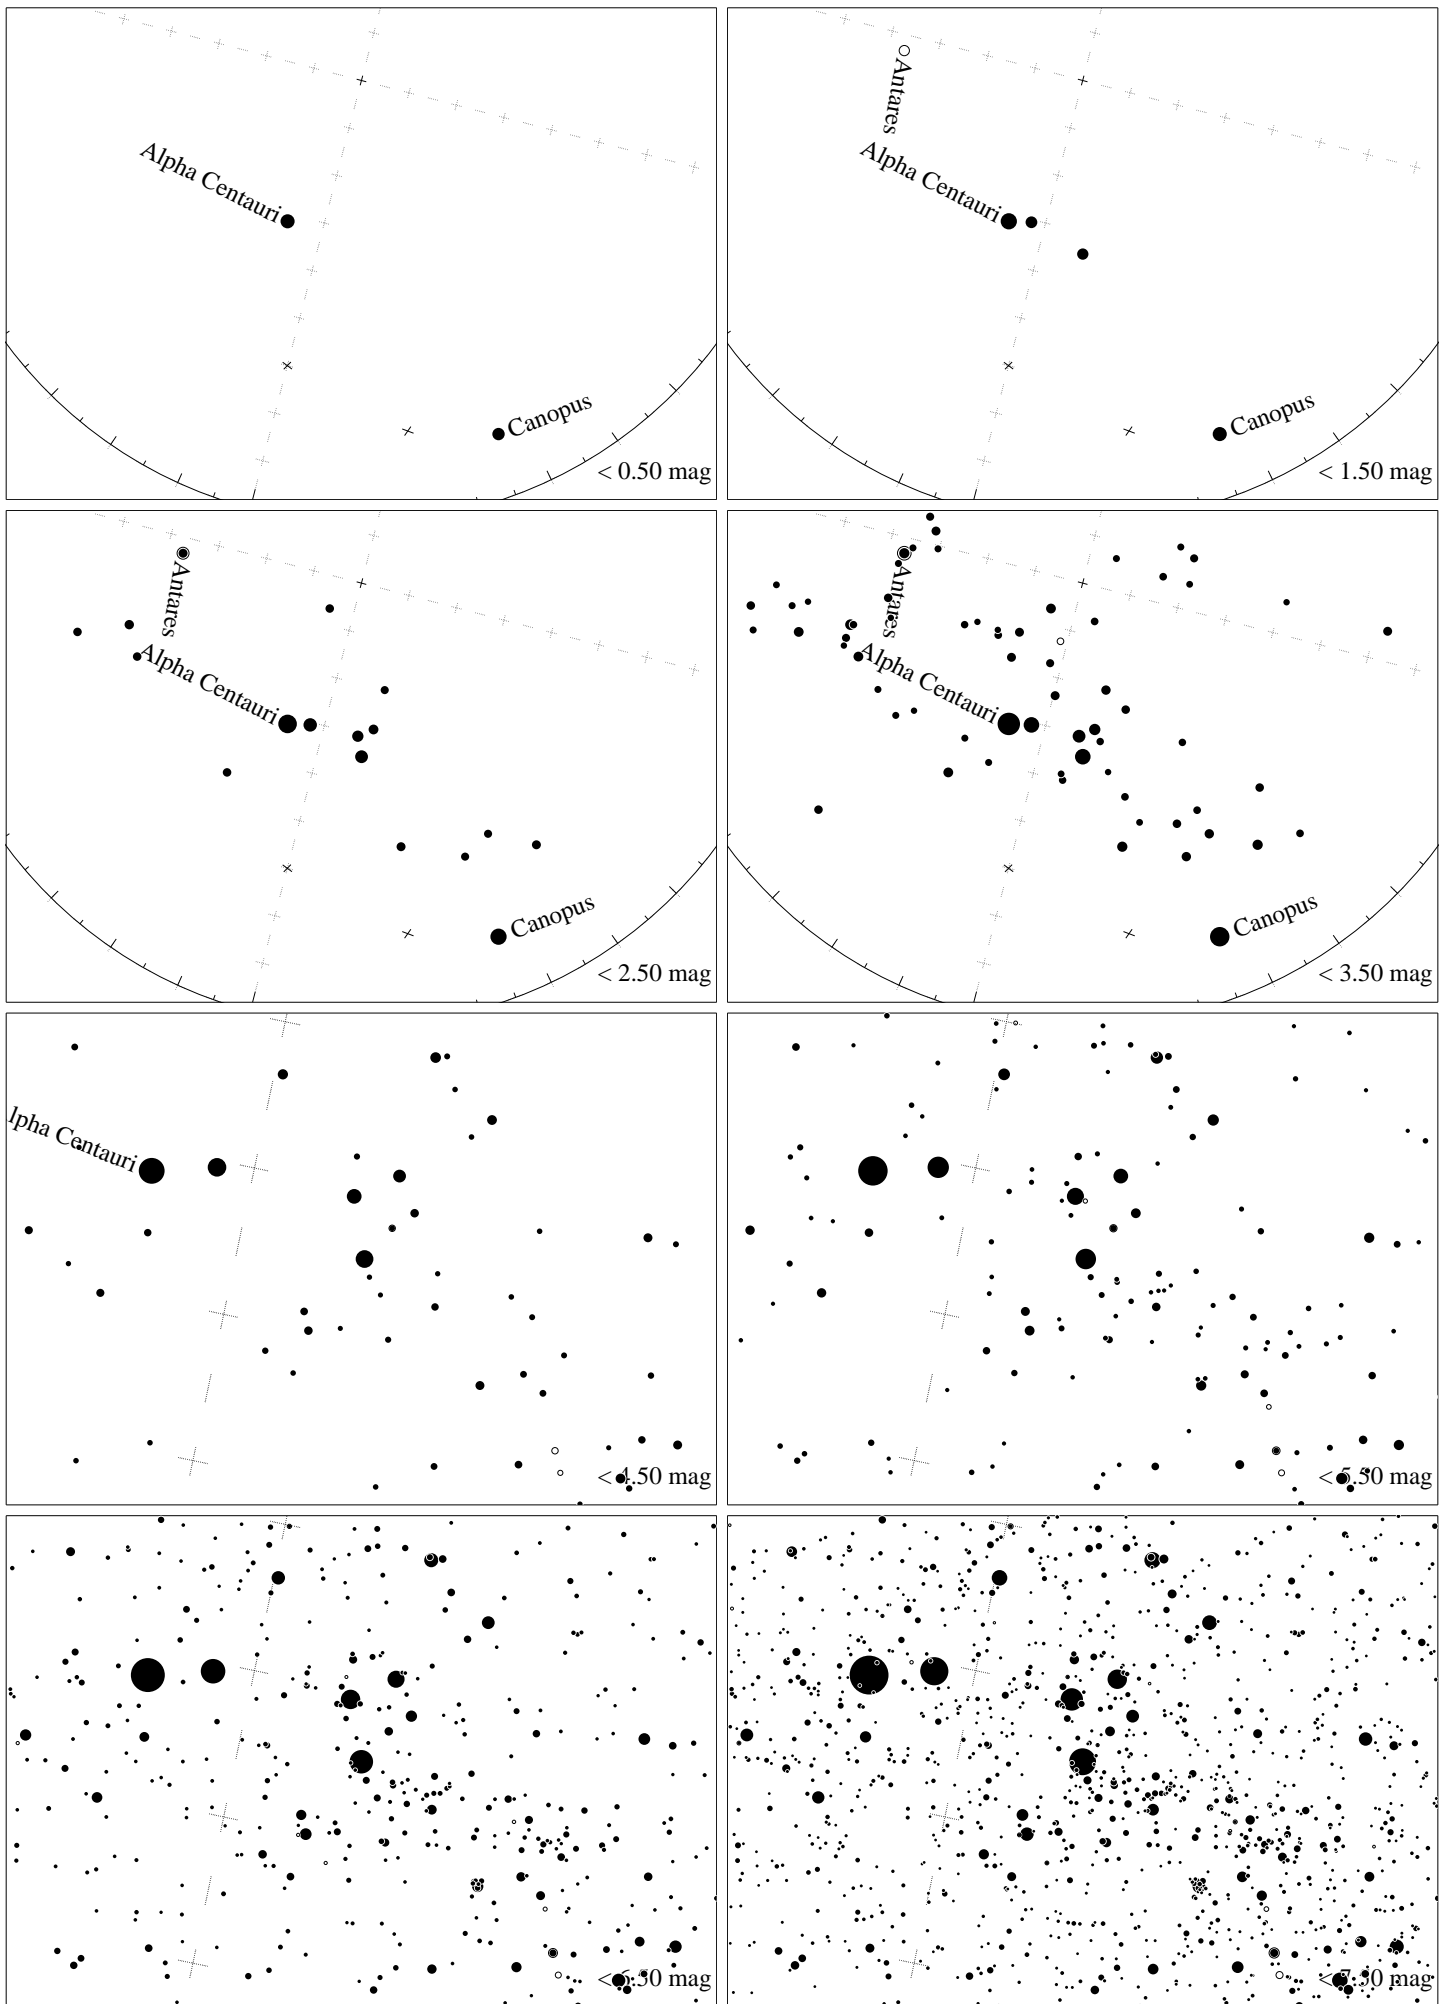

Maps for Globe at Night latitude -30° , 2024-03-05, 21 h local time (Sun at -32°), transparent air. Central star Acrux (the brightest one in the Cross) is 31° left from the south, at 36° height. Detailed maps 33° vertically, the first four maps 100° . *Jan Hollan, CzechGlobe*

Maps for Globe at Night latitude -30° , 2024-04-04, 21 h local time (Sun at -41°), transparent air. Central star Acrux (the brightest one in the Cross) is 25° left from the south, at 49° height. Detailed maps 33° vertically, the first four maps 100° . Jan Hollan, CzechGlobe

Maps for Globe at Night latitude -30° , 2024-05-02, 21 h local time (Sun at -47°), transparent air. Central star Acrux (the brightest one in the Cross) is 9° left from the south, at 56° height. Detailed maps 33° vertically, the first four maps 100° . *Jan Hollan, CzechGlobe*

Maps for Globe at Night latitude -30° , 2024-06-01, 21 h local time (Sun at -50°), transparent air. Central star Acrux (the brightest one in the Cross) is 15° left from the south, at 55° height. Detailed maps 33° vertically, the first four maps 100° . Jan Hollan, CzechGlobe