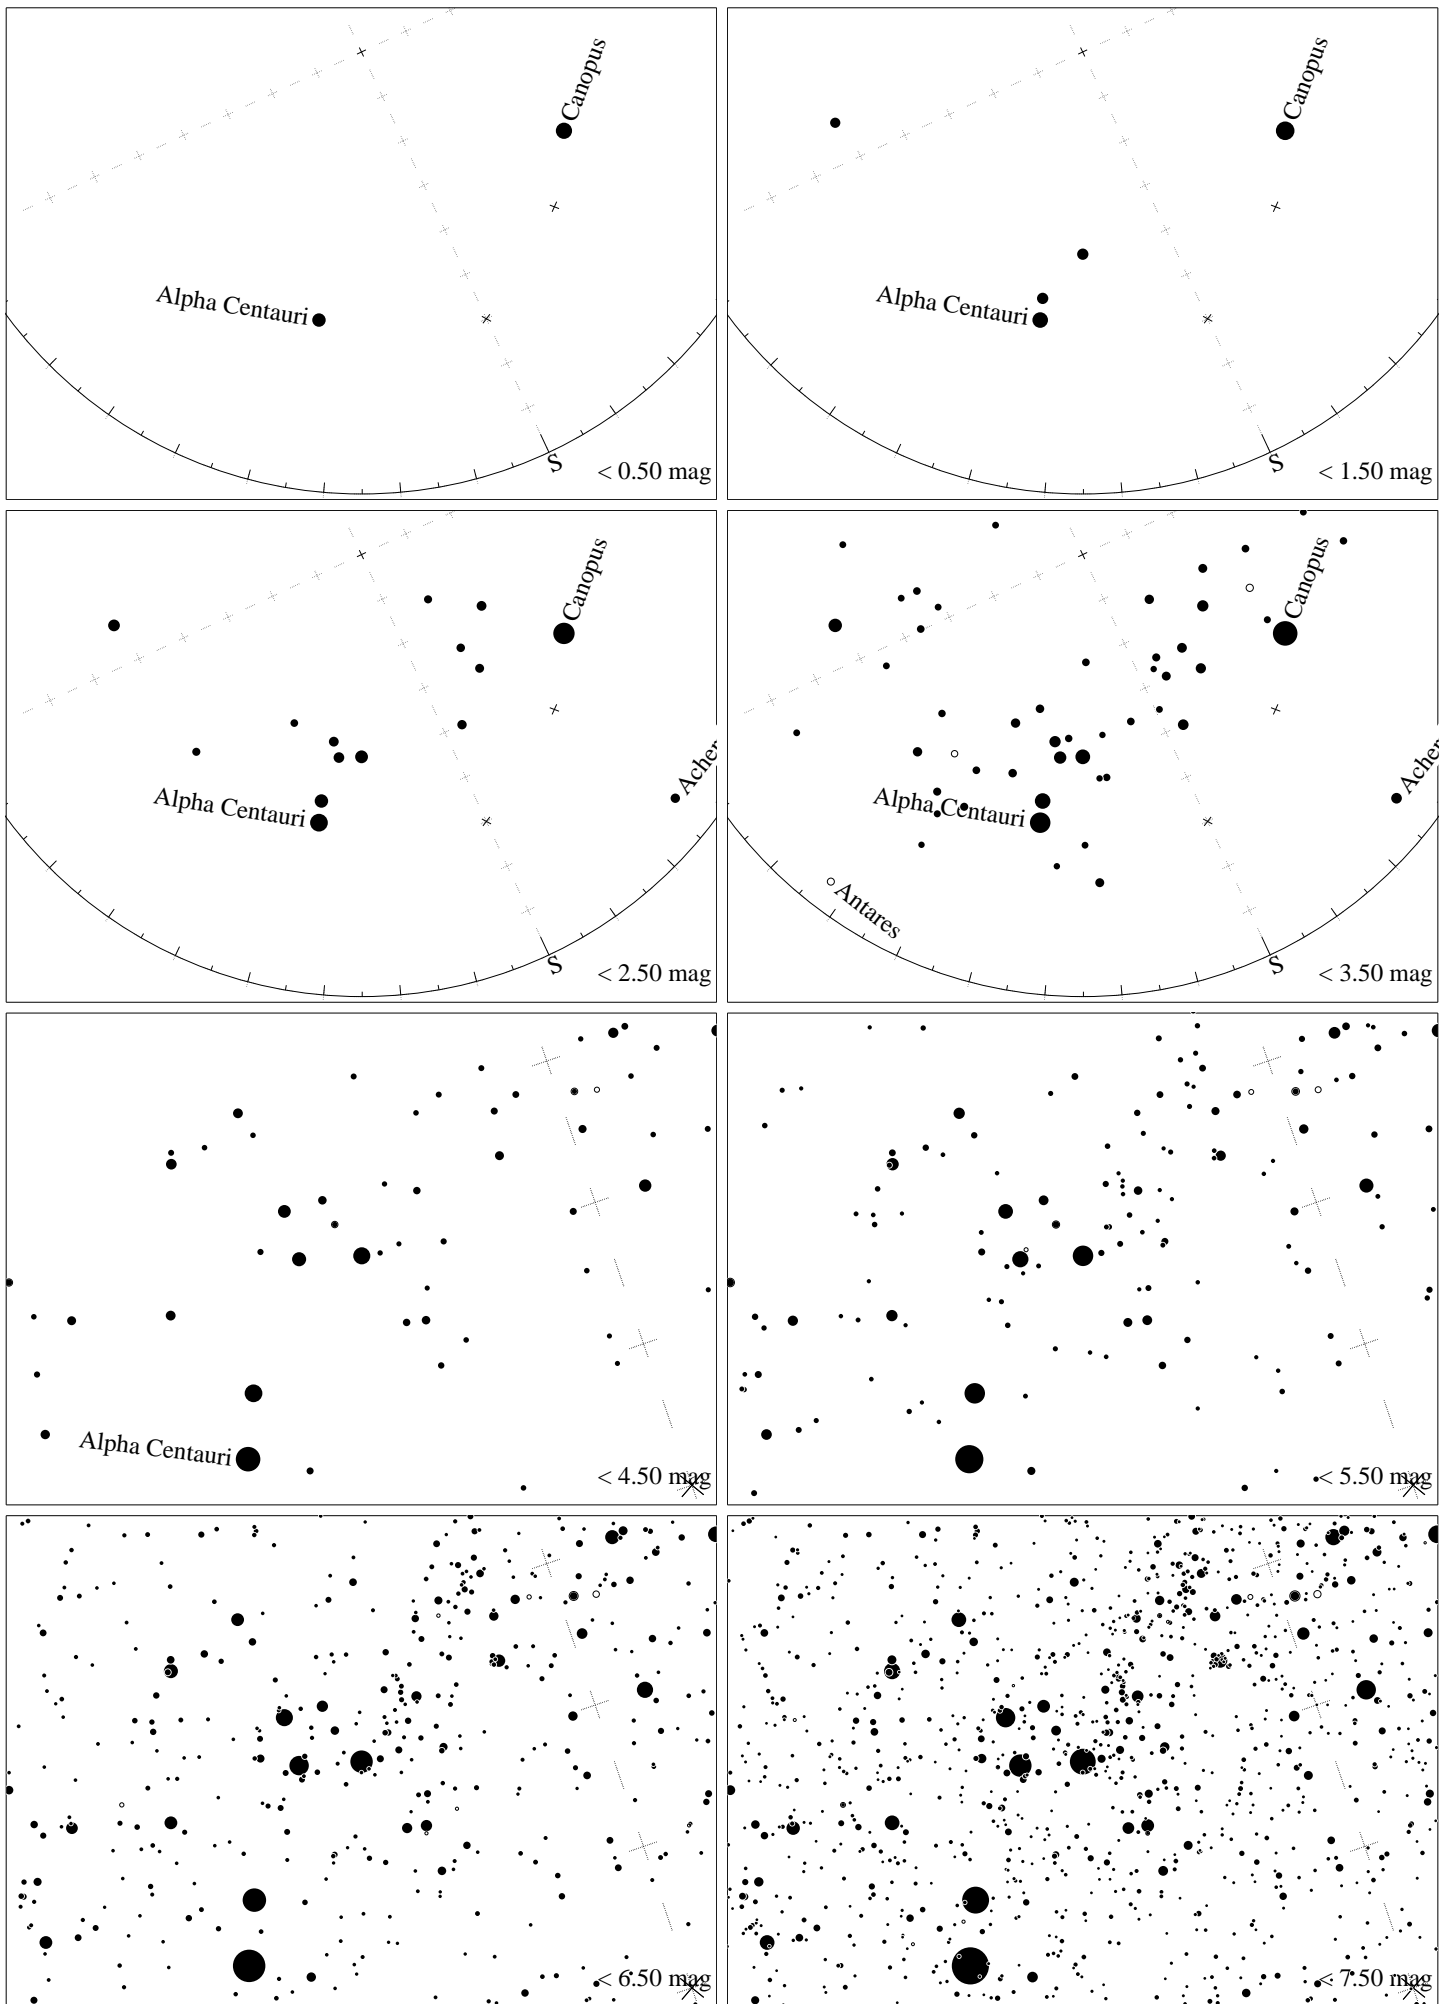

Maps for Globe at Night latitude -30° , 2024-03-05, 21 h local time (Sun at -32°), transparent air. Central star Acrux (the brightest one in the Cross) is 31° left from the south, at 36° height. Detailed maps 33° vertically, the first four maps 100° . *Jan Hollan, CzechGlobe*

Maps for Globe at Night latitude -30° , 2024-04-04, 21 h local time (Sun at -41°), transparent air. Central star Acrux (the brightest one in the Cross) is 25° left from the south, at 49° height. Detailed maps 33° vertically, the first four maps 100° . Jan Hollan, CzechGlobe

Maps for Globe at Night latitude -30° , 2024-05-02, 21 h local time (Sun at -47°), transparent air. Central star Acrux (the brightest one in the Cross) is 9° left from the south, at 56° height. Detailed maps 33° vertically, the first four maps 100° . *Jan Hollan, CzechGlobe*

Maps for Globe at Night latitude -30° , 2024-06-01, 21 h local time (Sun at -50°), transparent air. Central star Acrux (the brightest one in the Cross) is 15° left from the south, at 55° height. Detailed maps 33° vertically, the first four maps 100° . Jan Hollan, CzechGlobe