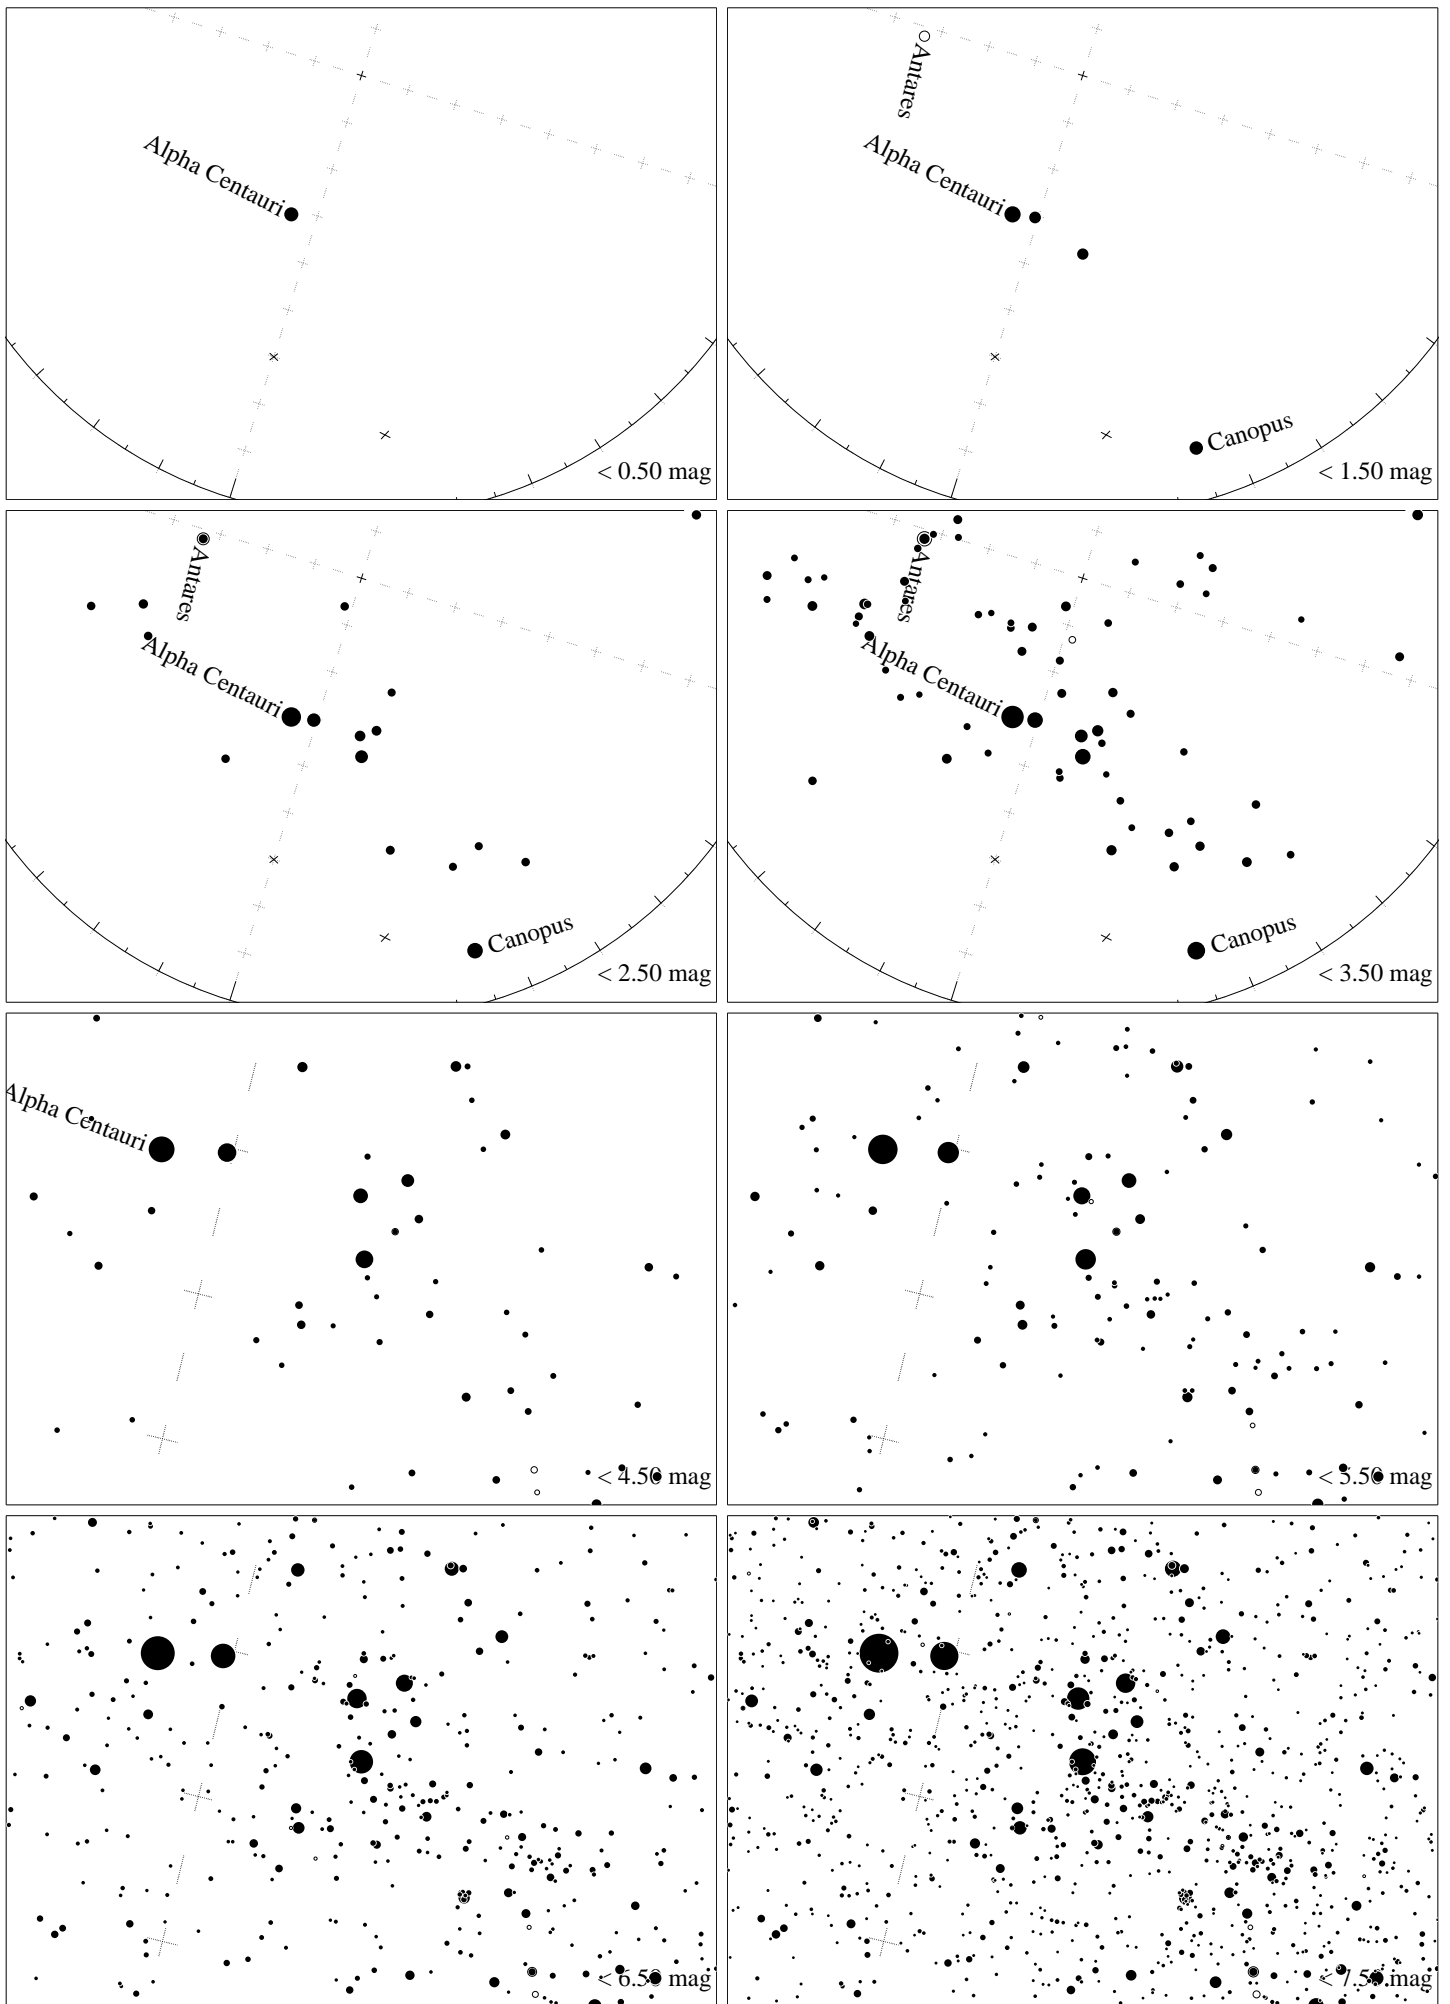

Maps for Globe at Night latitude -30° , 2023-04-08, 21 h local time (Sun at -42°), transparent air. Central star Acrux (the brightest one in the Cross) is 24° left from the south, at 50° height. Detailed maps 33° vertically, the first four maps 100° . *Jan Hollan, CzechGlobe*

Maps for Globe at Night latitude -30° , 2023-05-07, 21 h local time (Sun at -48°), transparent air. Central star Acrux (the brightest one in the Cross) is 5° left from the south, at 57° height. Detailed maps 33° vertically, the first four maps 100° . *Jan Hollan, CzechGlobe*

Maps for Globe at Night latitude -30° , 2023-06-06, 21 h local time (Sun at -50°), transparent air. Central star Acrux (the brightest one in the Cross) is 17° left from the south, at 54° height. Detailed maps 33° vertically, the first four maps 100° . *Jan Hollan, CzechGlobe*