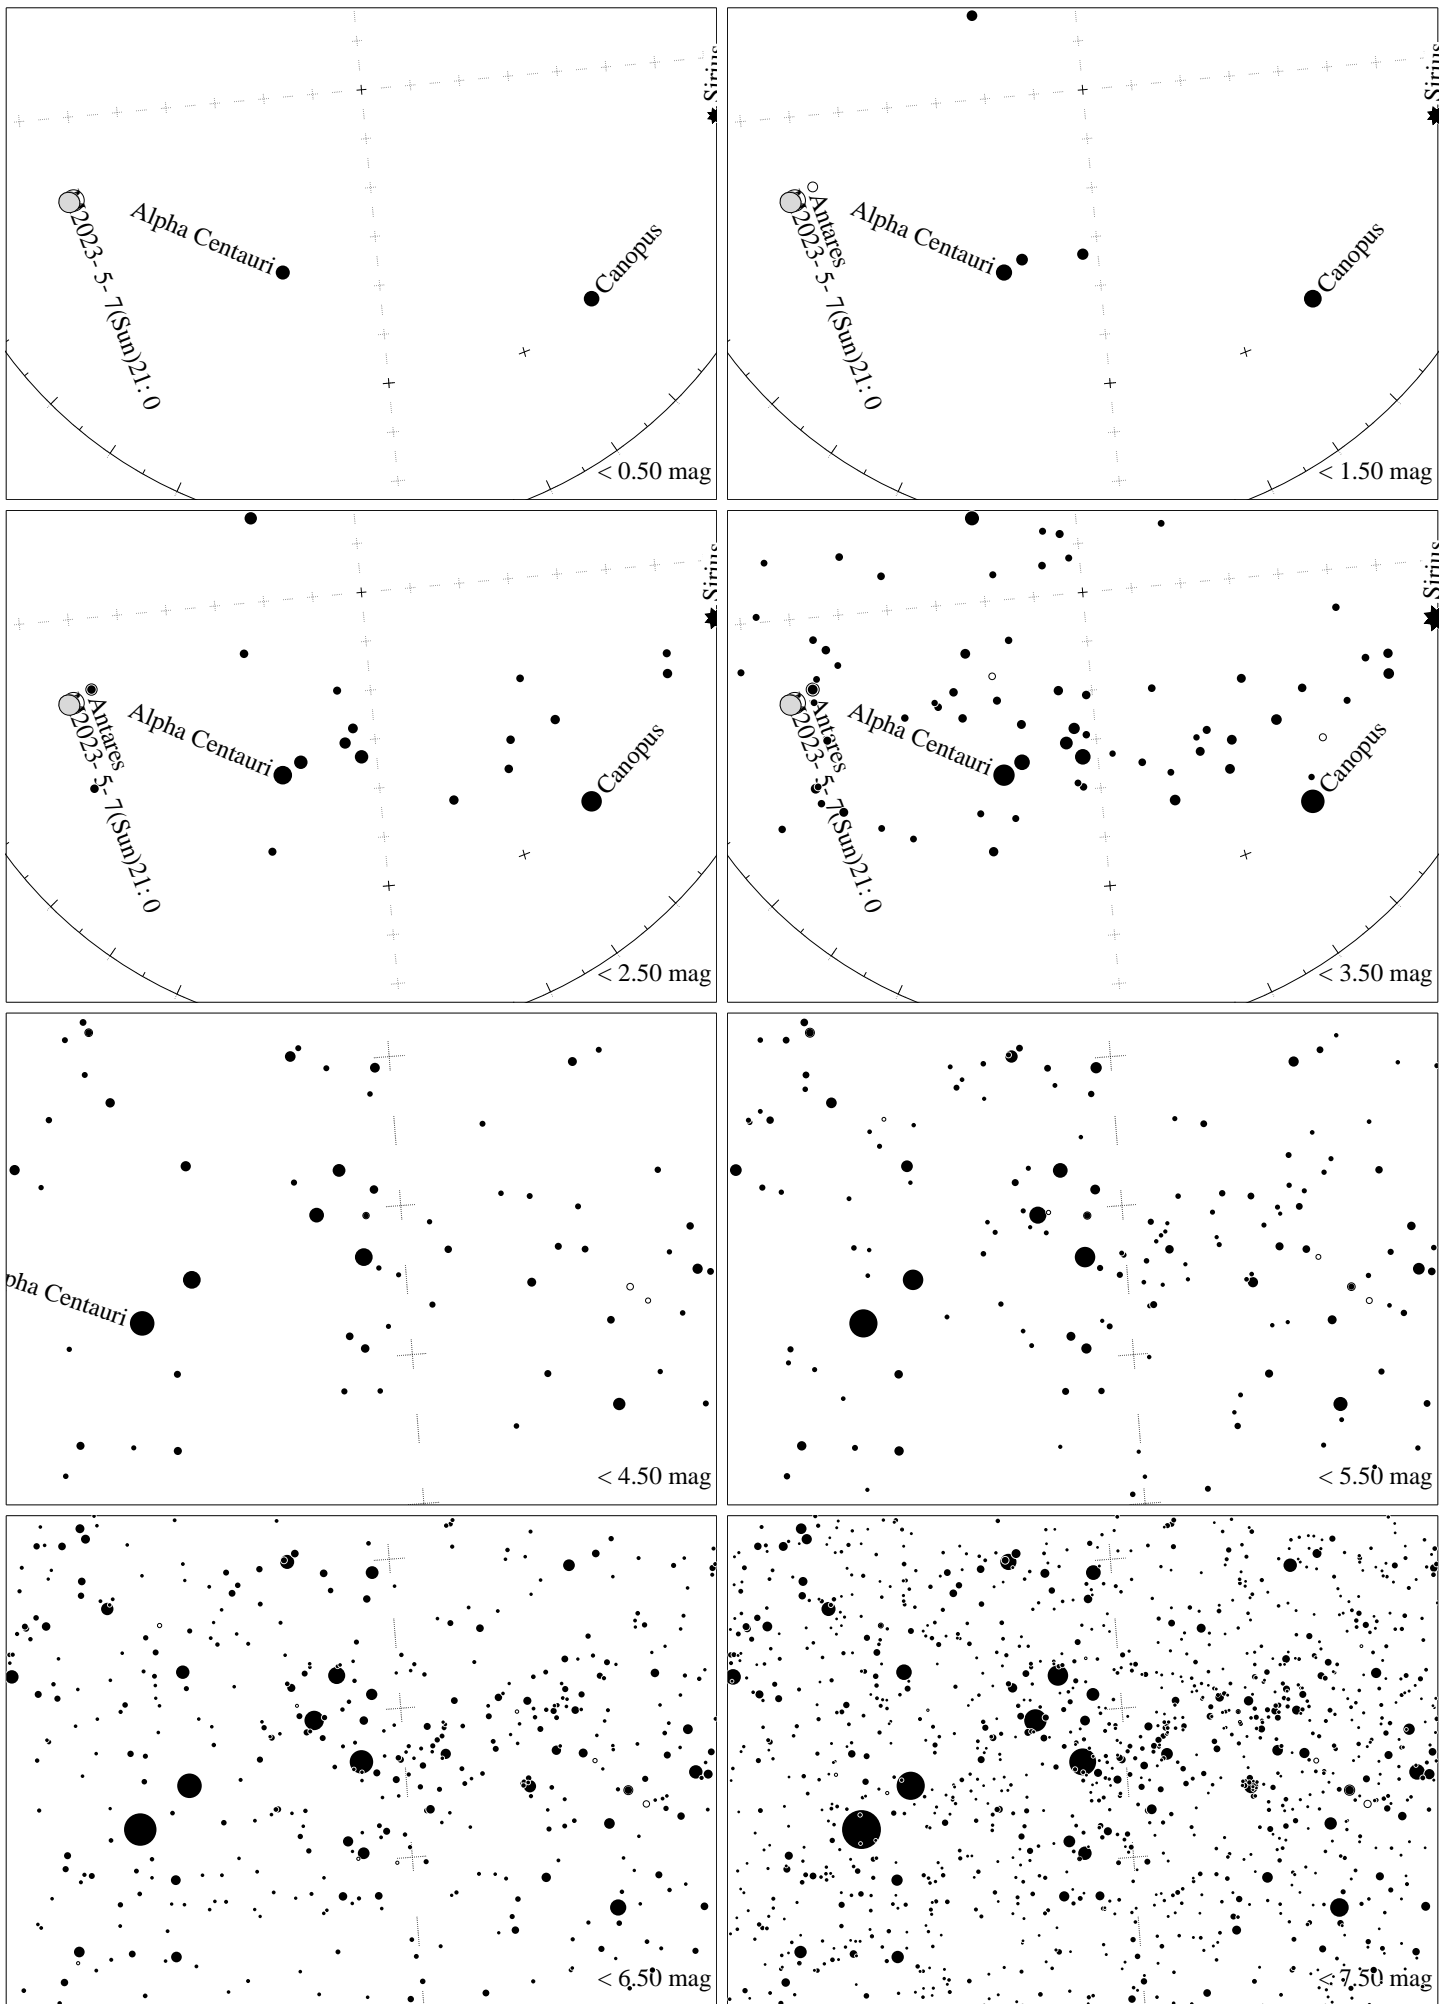

Maps for Globe at Night latitude -30° , 2023-04-08, 21 h local time (Sun at -42°), transparent air. Central star Acrux (the brightest one in the Cross) is 24° left from the south, at 50° height. Detailed maps 33° vertically, the first four maps 100° . *Jan Hollan, CzechGlobe*

Maps for Globe at Night latitude -30° , 2023-05-07, 21 h local time (Sun at -48°), transparent air. Central star Acrux (the brightest one in the Cross) is 5° left from the south, at 57° height. Detailed maps 33° vertically, the first four maps 100° . *Jan Hollan, CzechGlobe*

Maps for Globe at Night latitude -30° , 2023-06-06, 21 h local time (Sun at -50°), transparent air. Central star Acrux (the brightest one in the Cross) is 17° left from the south, at 54° height. Detailed maps 33° vertically, the first four maps 100° . *Jan Hollan, CzechGlobe*