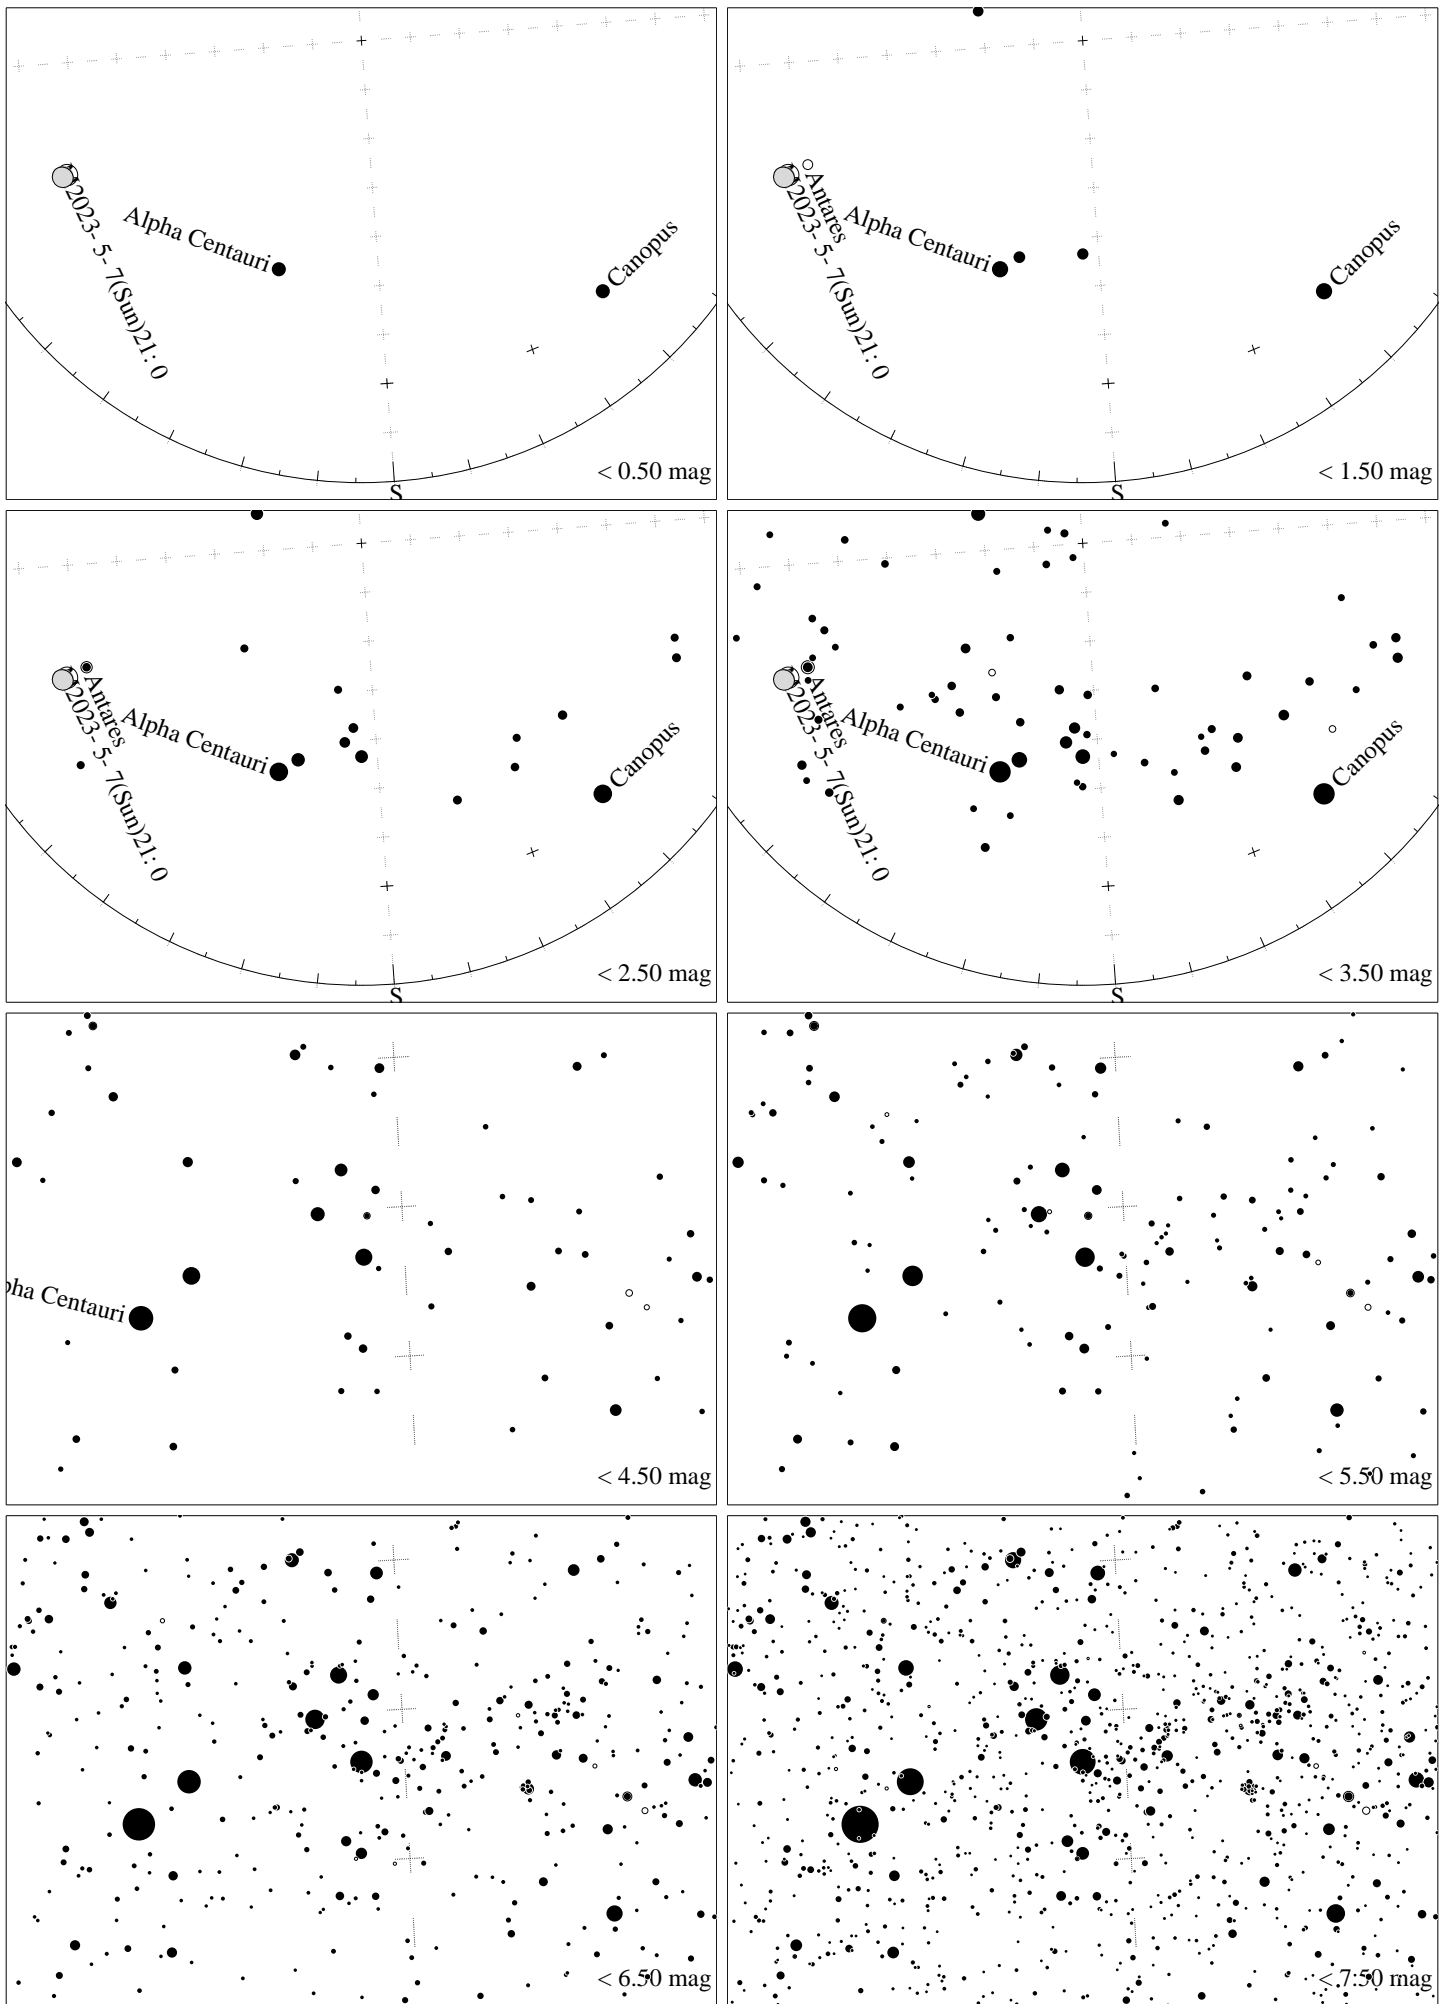

Maps for Globe at Night latitude -20° , 2023-04-08, 21 h local time (Sun at -44°), transparent air. Central star Acrux (the brightest one in the Cross) is 20° left from the south, at 41° height. Detailed maps 33° vertically, the first four maps 100° . *Jan Hollan, CzechGlobe*

Maps for Globe at Night latitude -20° , 2023-05-07, 21 h local time (Sun at -48°), transparent air. Central star Acrux (the brightest one in the Cross) is 4° left from the south, at 47° height. Detailed maps 33° vertically, the first four maps 100° . *Jan Hollan, CzechGlobe*

Maps for Globe at Night latitude -20° , 2023-06-06, 21 h local time (Sun at -48°), transparent air. Central star Acrux (the brightest one in the Cross) is 14° left from the south, at 44° height. Detailed maps 33° vertically, the first four maps 100° . *Jan Hollan, CzechGlobe*