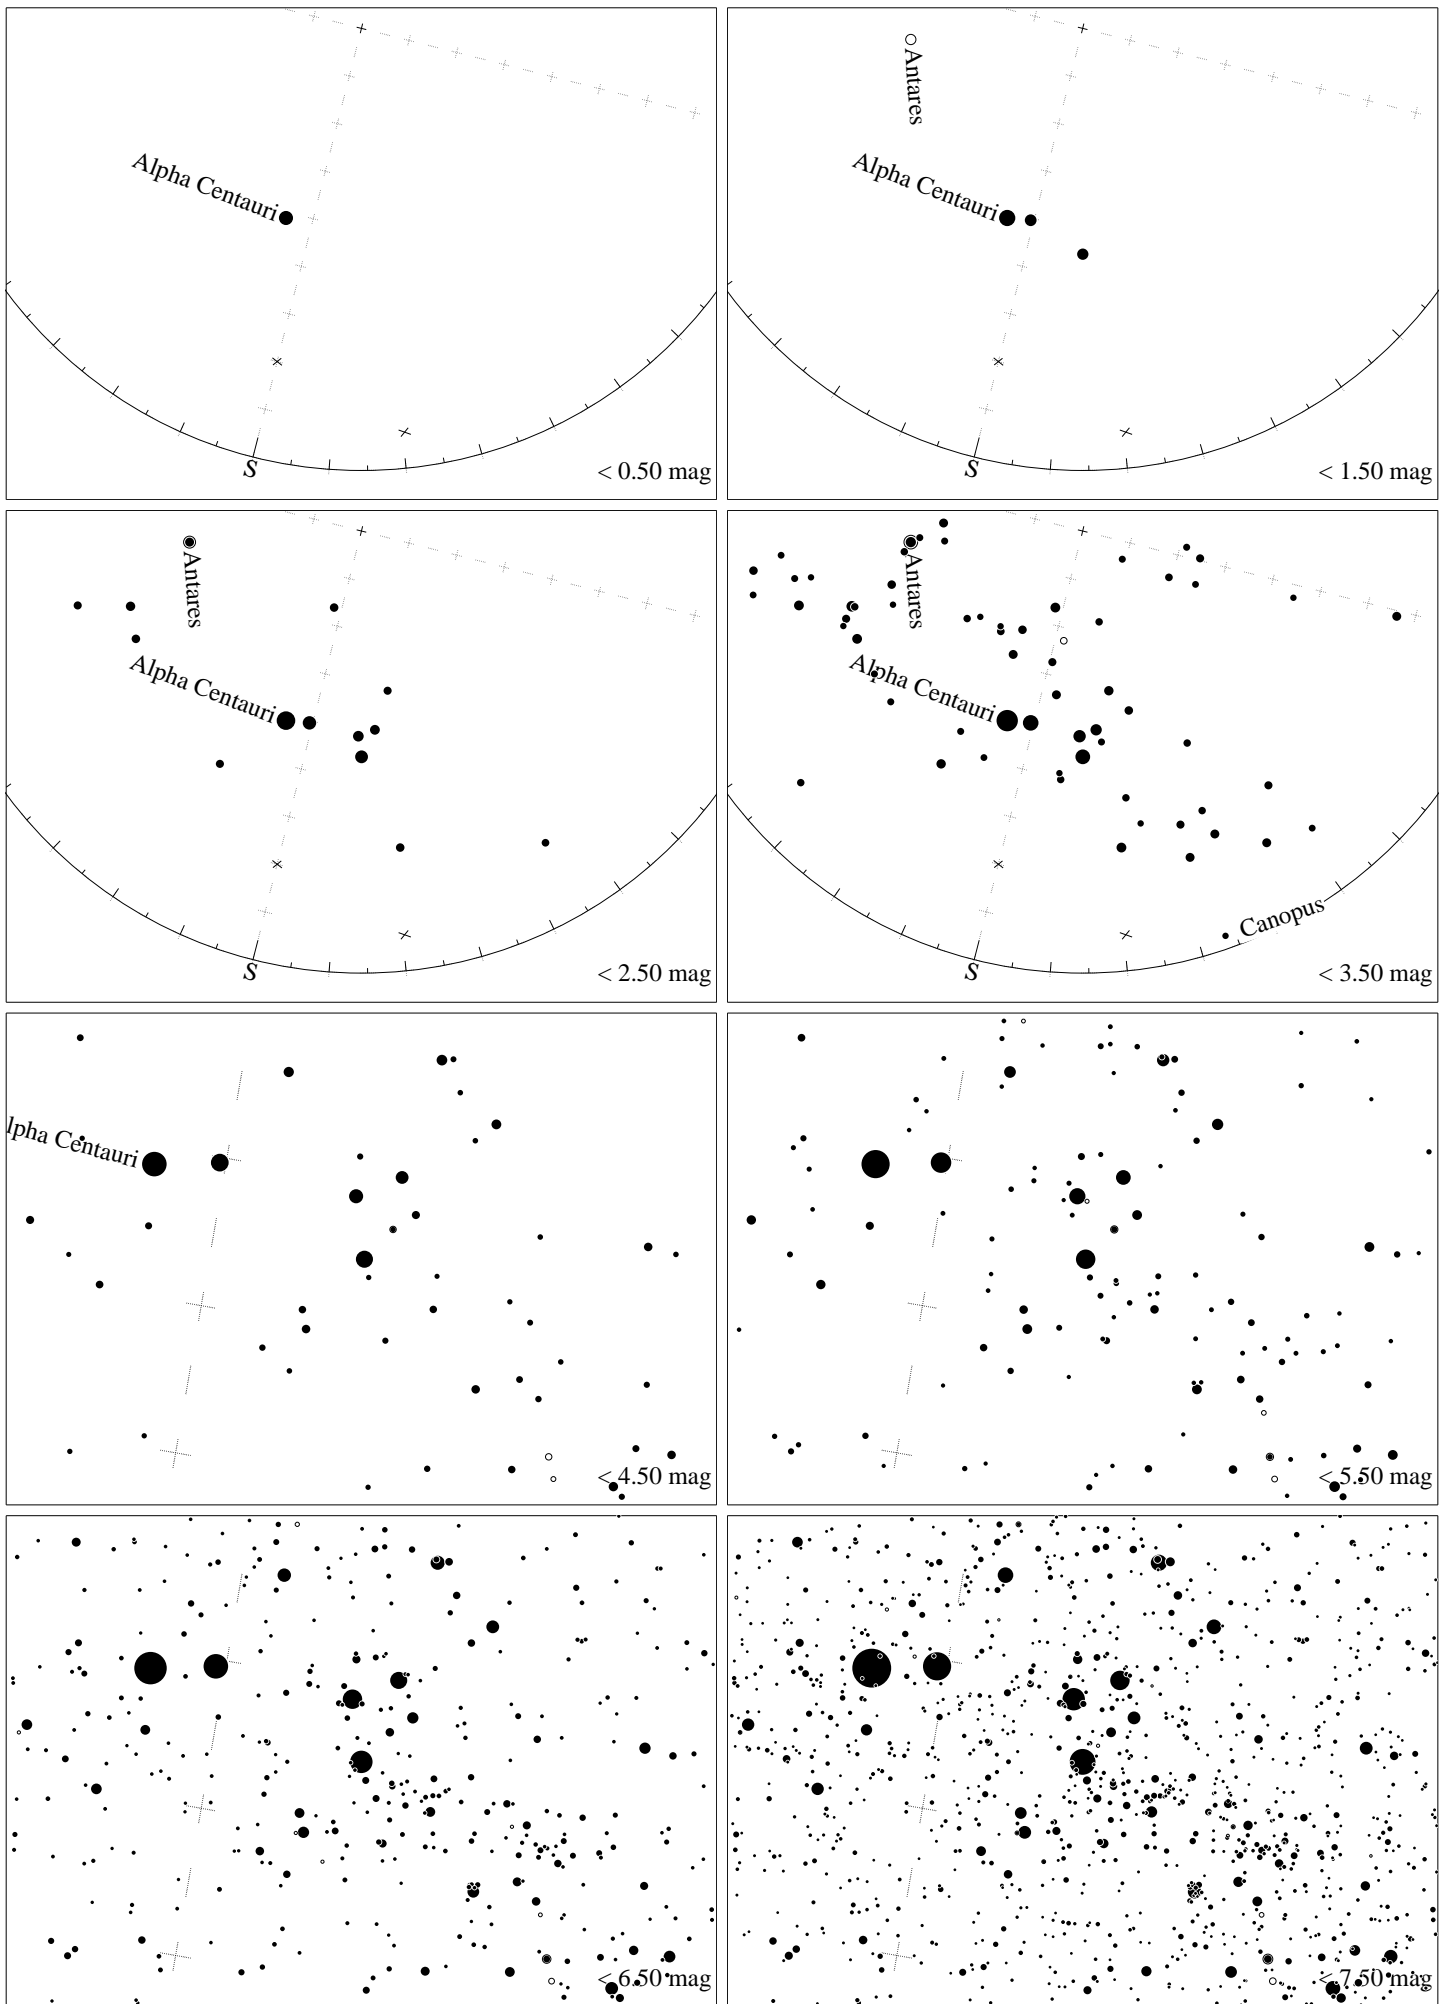

Maps for Globe at Night latitude -20° , 2023-04-08, 21 h local time (Sun at -44°), transparent air. Central star Acrux (the brightest one in the Cross) is 20° left from the south, at 41° height. Detailed maps 33° vertically, the first four maps 100° . *Jan Hollan, CzechGlobe*

Maps for Globe at Night latitude -20° , 2023-05-07, 21 h local time (Sun at -48°), transparent air. Central star Acrux (the brightest one in the Cross) is 4° left from the south, at 47° height. Detailed maps 33° vertically, the first four maps 100° . *Jan Hollan, CzechGlobe*

Maps for Globe at Night latitude -20° , 2023-06-06, 21 h local time (Sun at -48°), transparent air. Central star Acrux (the brightest one in the Cross) is 14° left from the south, at 44° height. Detailed maps 33° vertically, the first four maps 100° . *Jan Hollan, CzechGlobe*