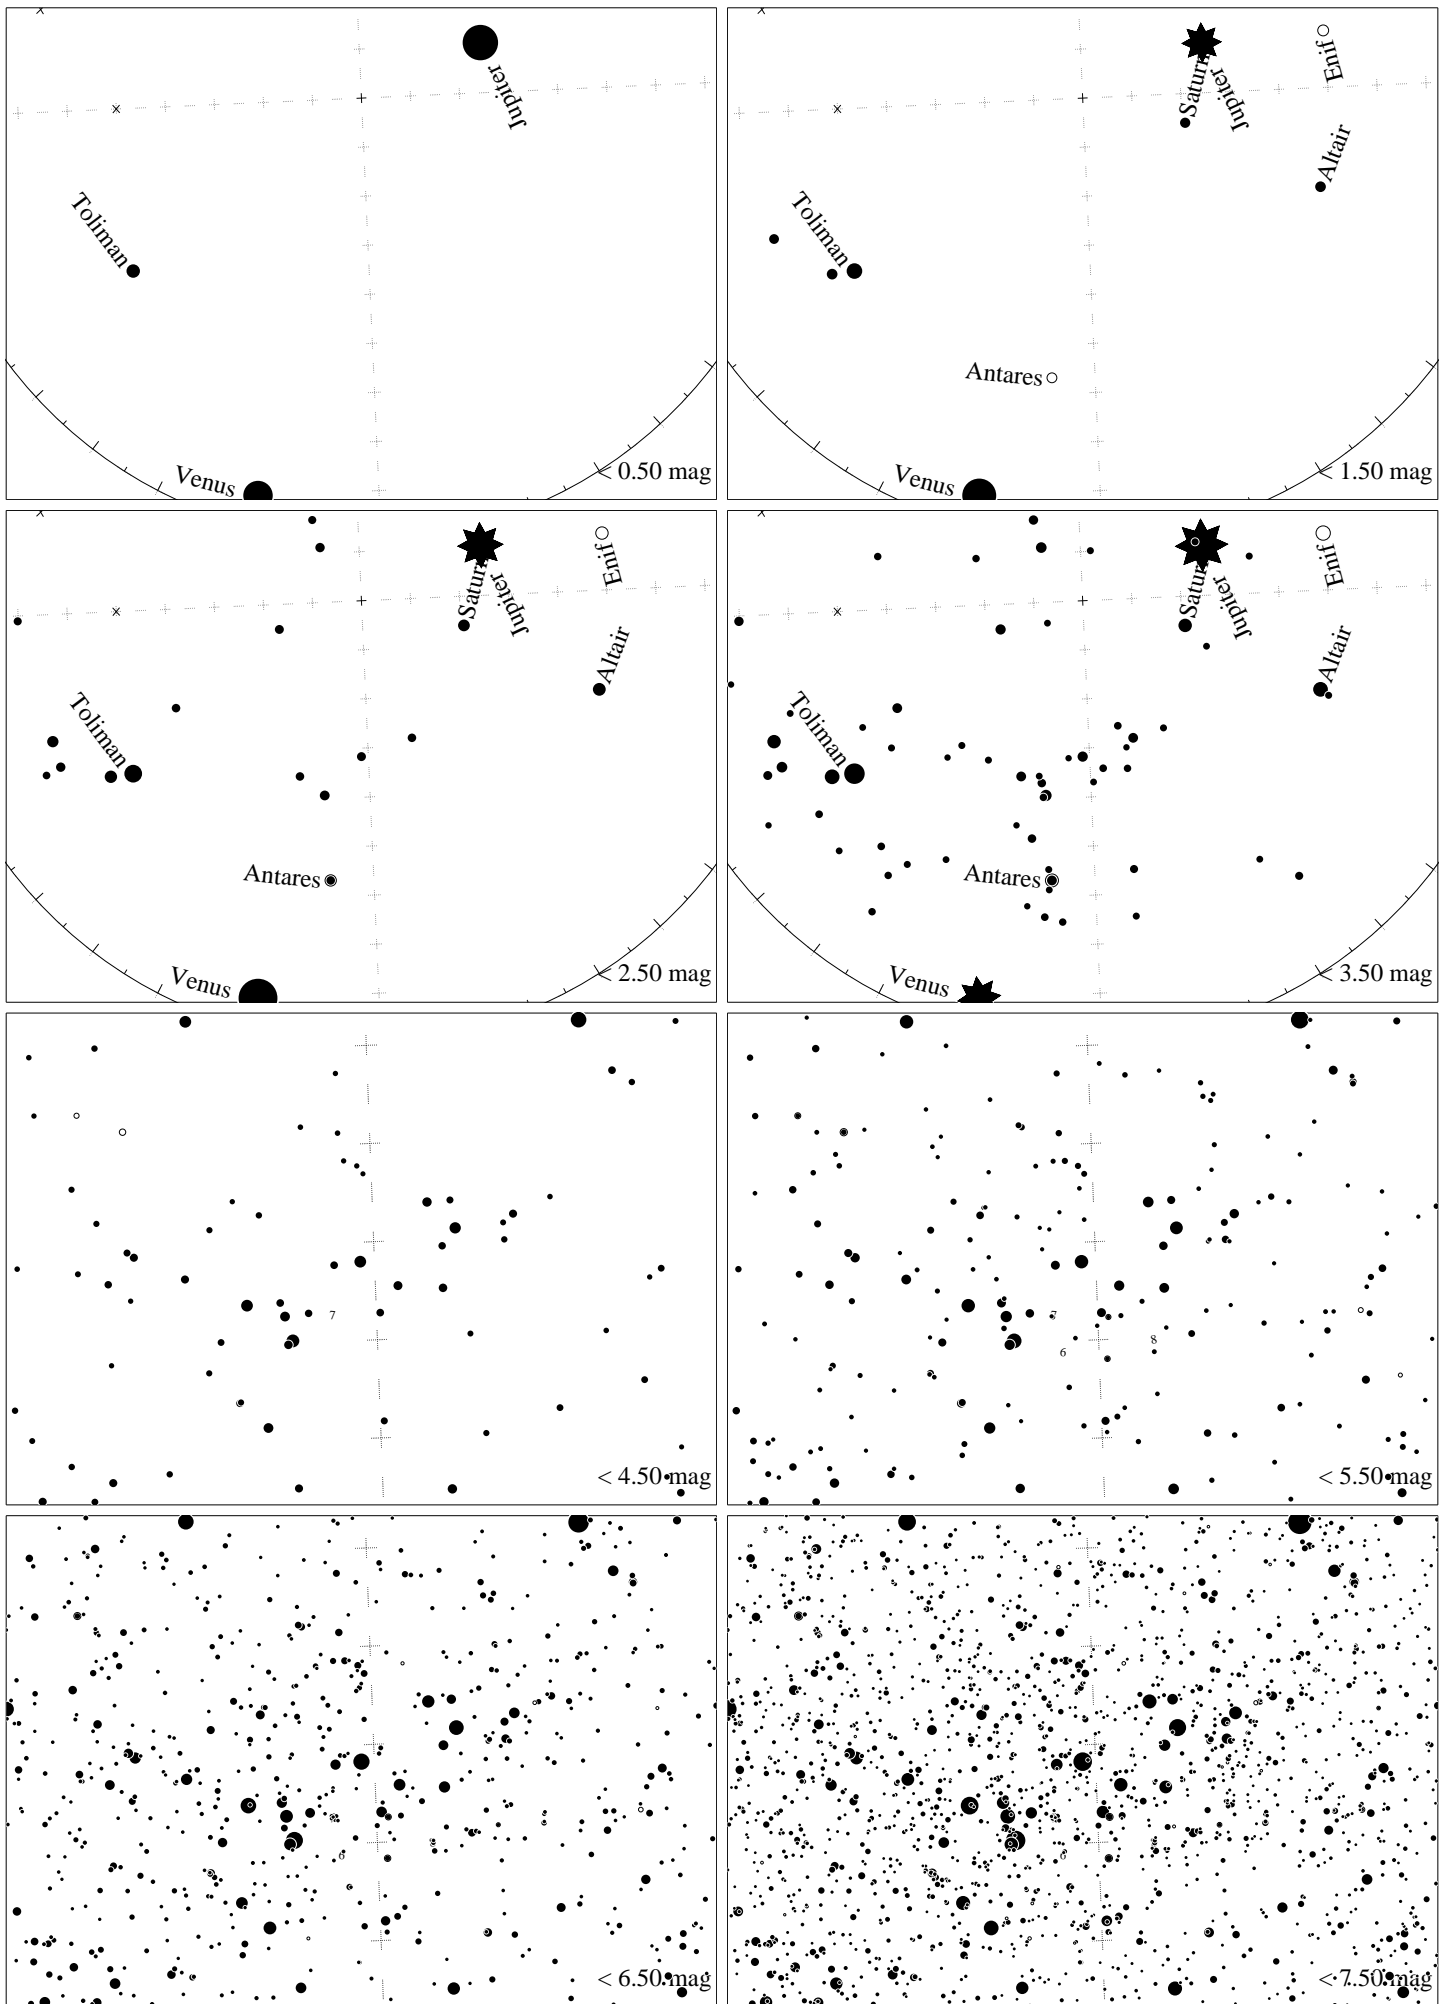

Maps for Globe at Night latitude -40° , 2022-08-22, 21 h local time (Sun at -41°), transparent air. Lines from N(E,S,W) to zenith shown (crosses each 10°). Centered on Kaus Australis (ϵ Sagittarii), which is 57° to the left from N, at 80° height. Detailed maps 50° vertically, the first four maps 100° . *Jan Hollan, CzechGlobe*

Maps for Globe at Night latitude -40° , 2021-09-21, 21 h local time (Sun at -34°), transparent air. Lines from N(E,S,W) to zenith shown (crosses each 10°). Centered on Kaus Australis (ϵ Sagittarii), which is 87° to the right from S, at 58° height. Detailed maps 50° vertically, the first four maps 100° . *Jan Hollan, CzechGlobe*