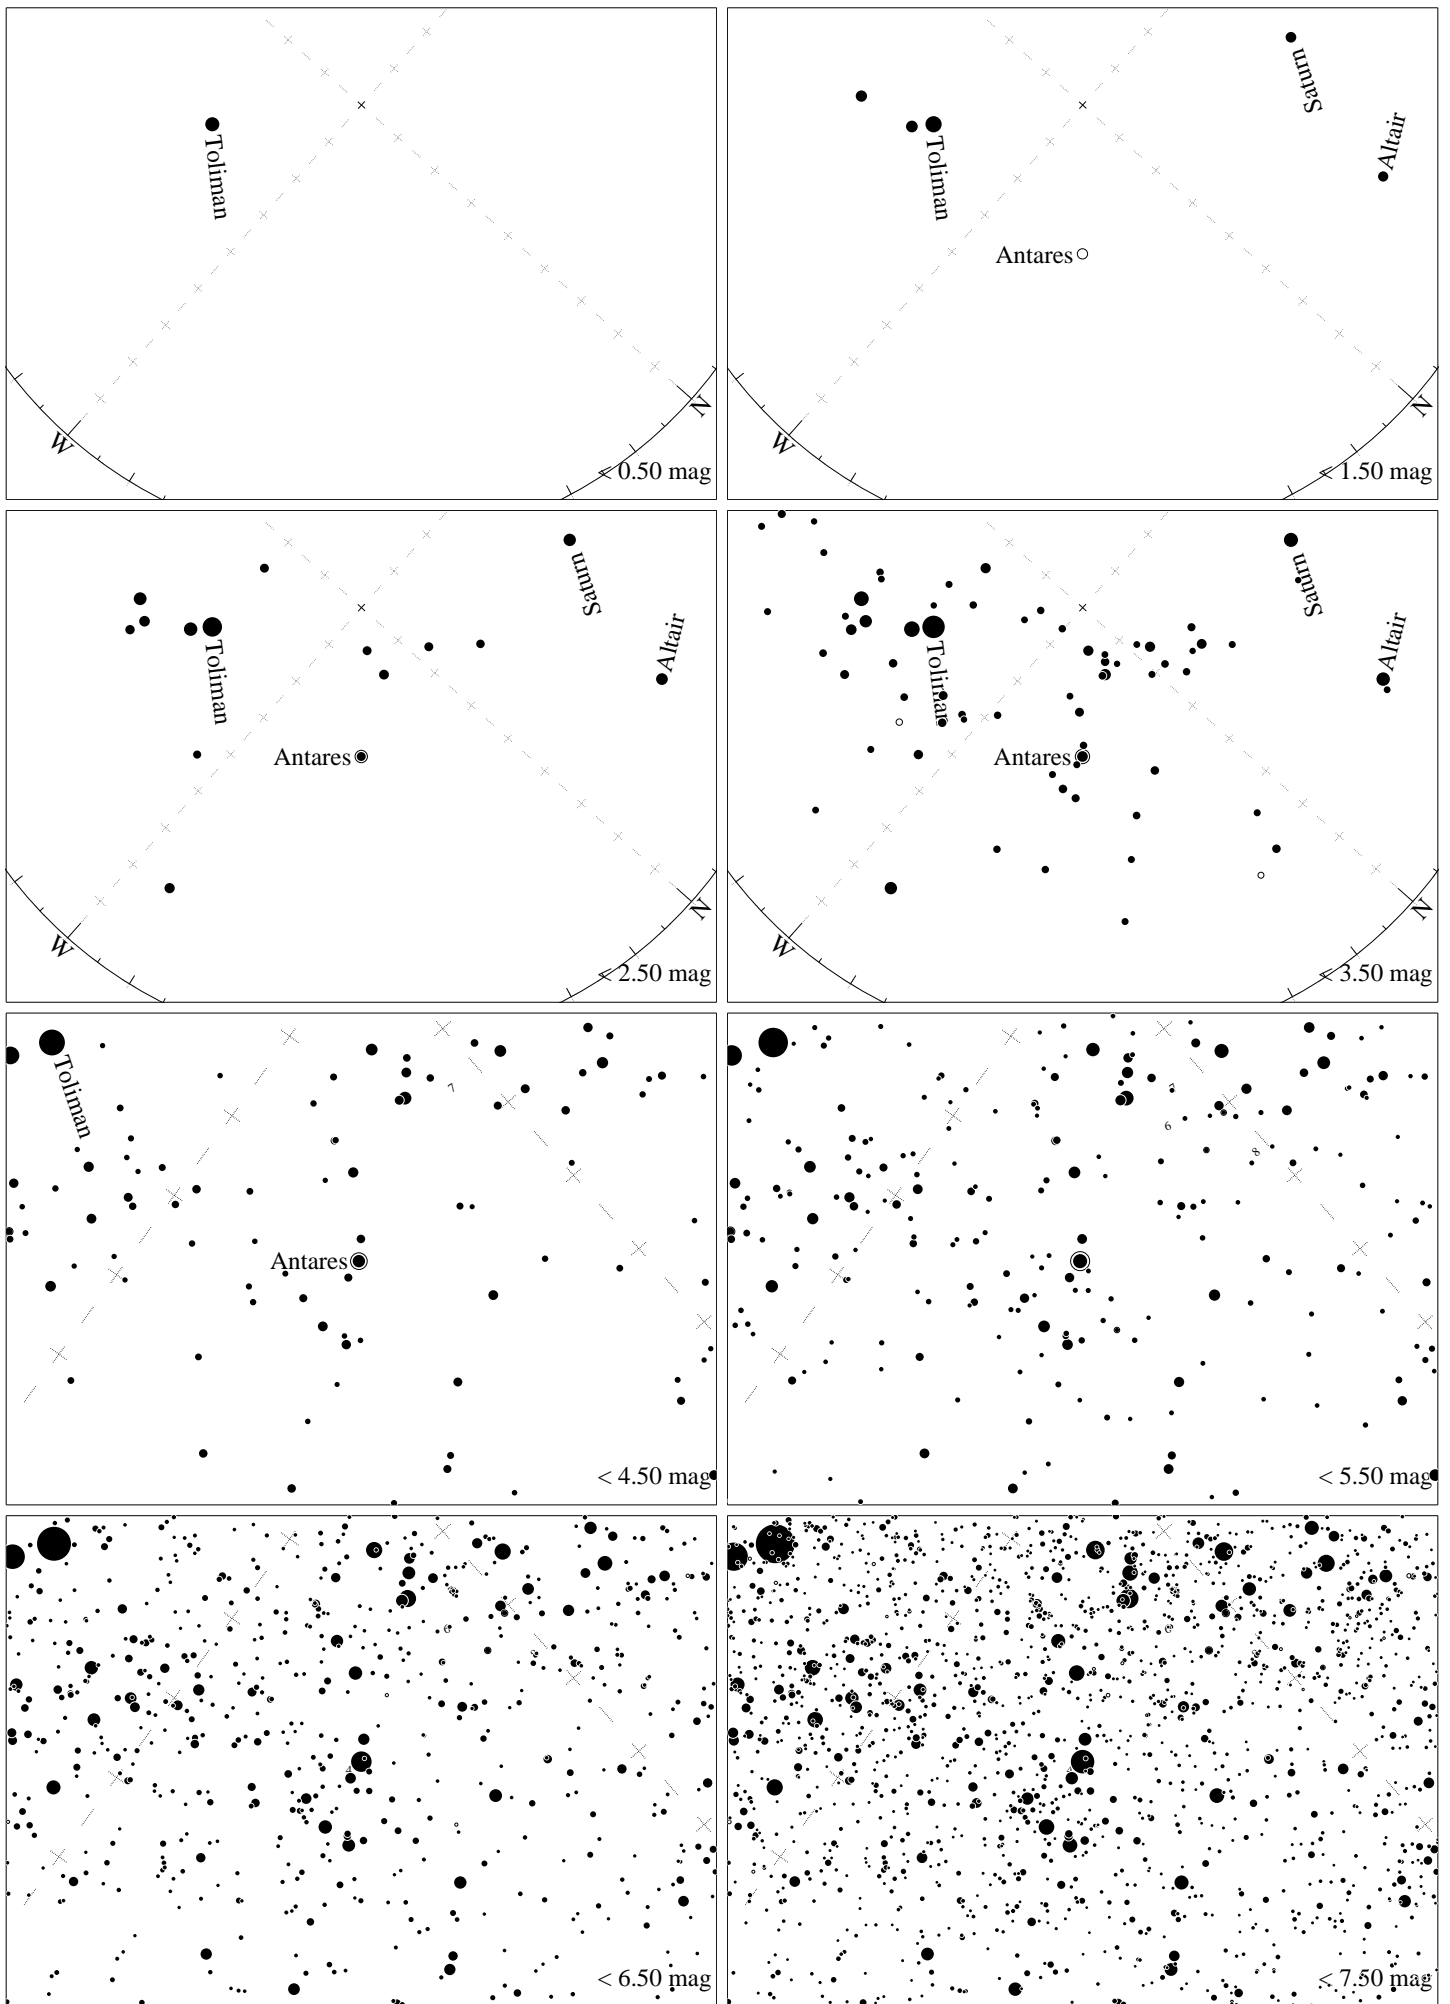

Maps for Globe at Night latitude -50° , 2021-07-05, 21 h local time (Sun at -45°), transparent air. Lines from N(E,S,W) to zenith shown (crosses each 10°). Centered on Antares (α Scorpii), which is 19° to the right from N, at 66° height. Detailed maps 50° vertically, the first four maps 100° . *Jan Hollan, CzechGlobe*

Maps for Globe at Night latitude -50° , 2021-08-08, 21 h local time (Sun at -40°), transparent air. Lines from N(E,S,W) to zenith shown (crosses each 10°). Centered on Antares (α Scorpii), which is 48° to the left from N, at 60° height. Detailed maps 50° vertically, the first four maps 100° . *Jan Hollan, CzechGlobe*