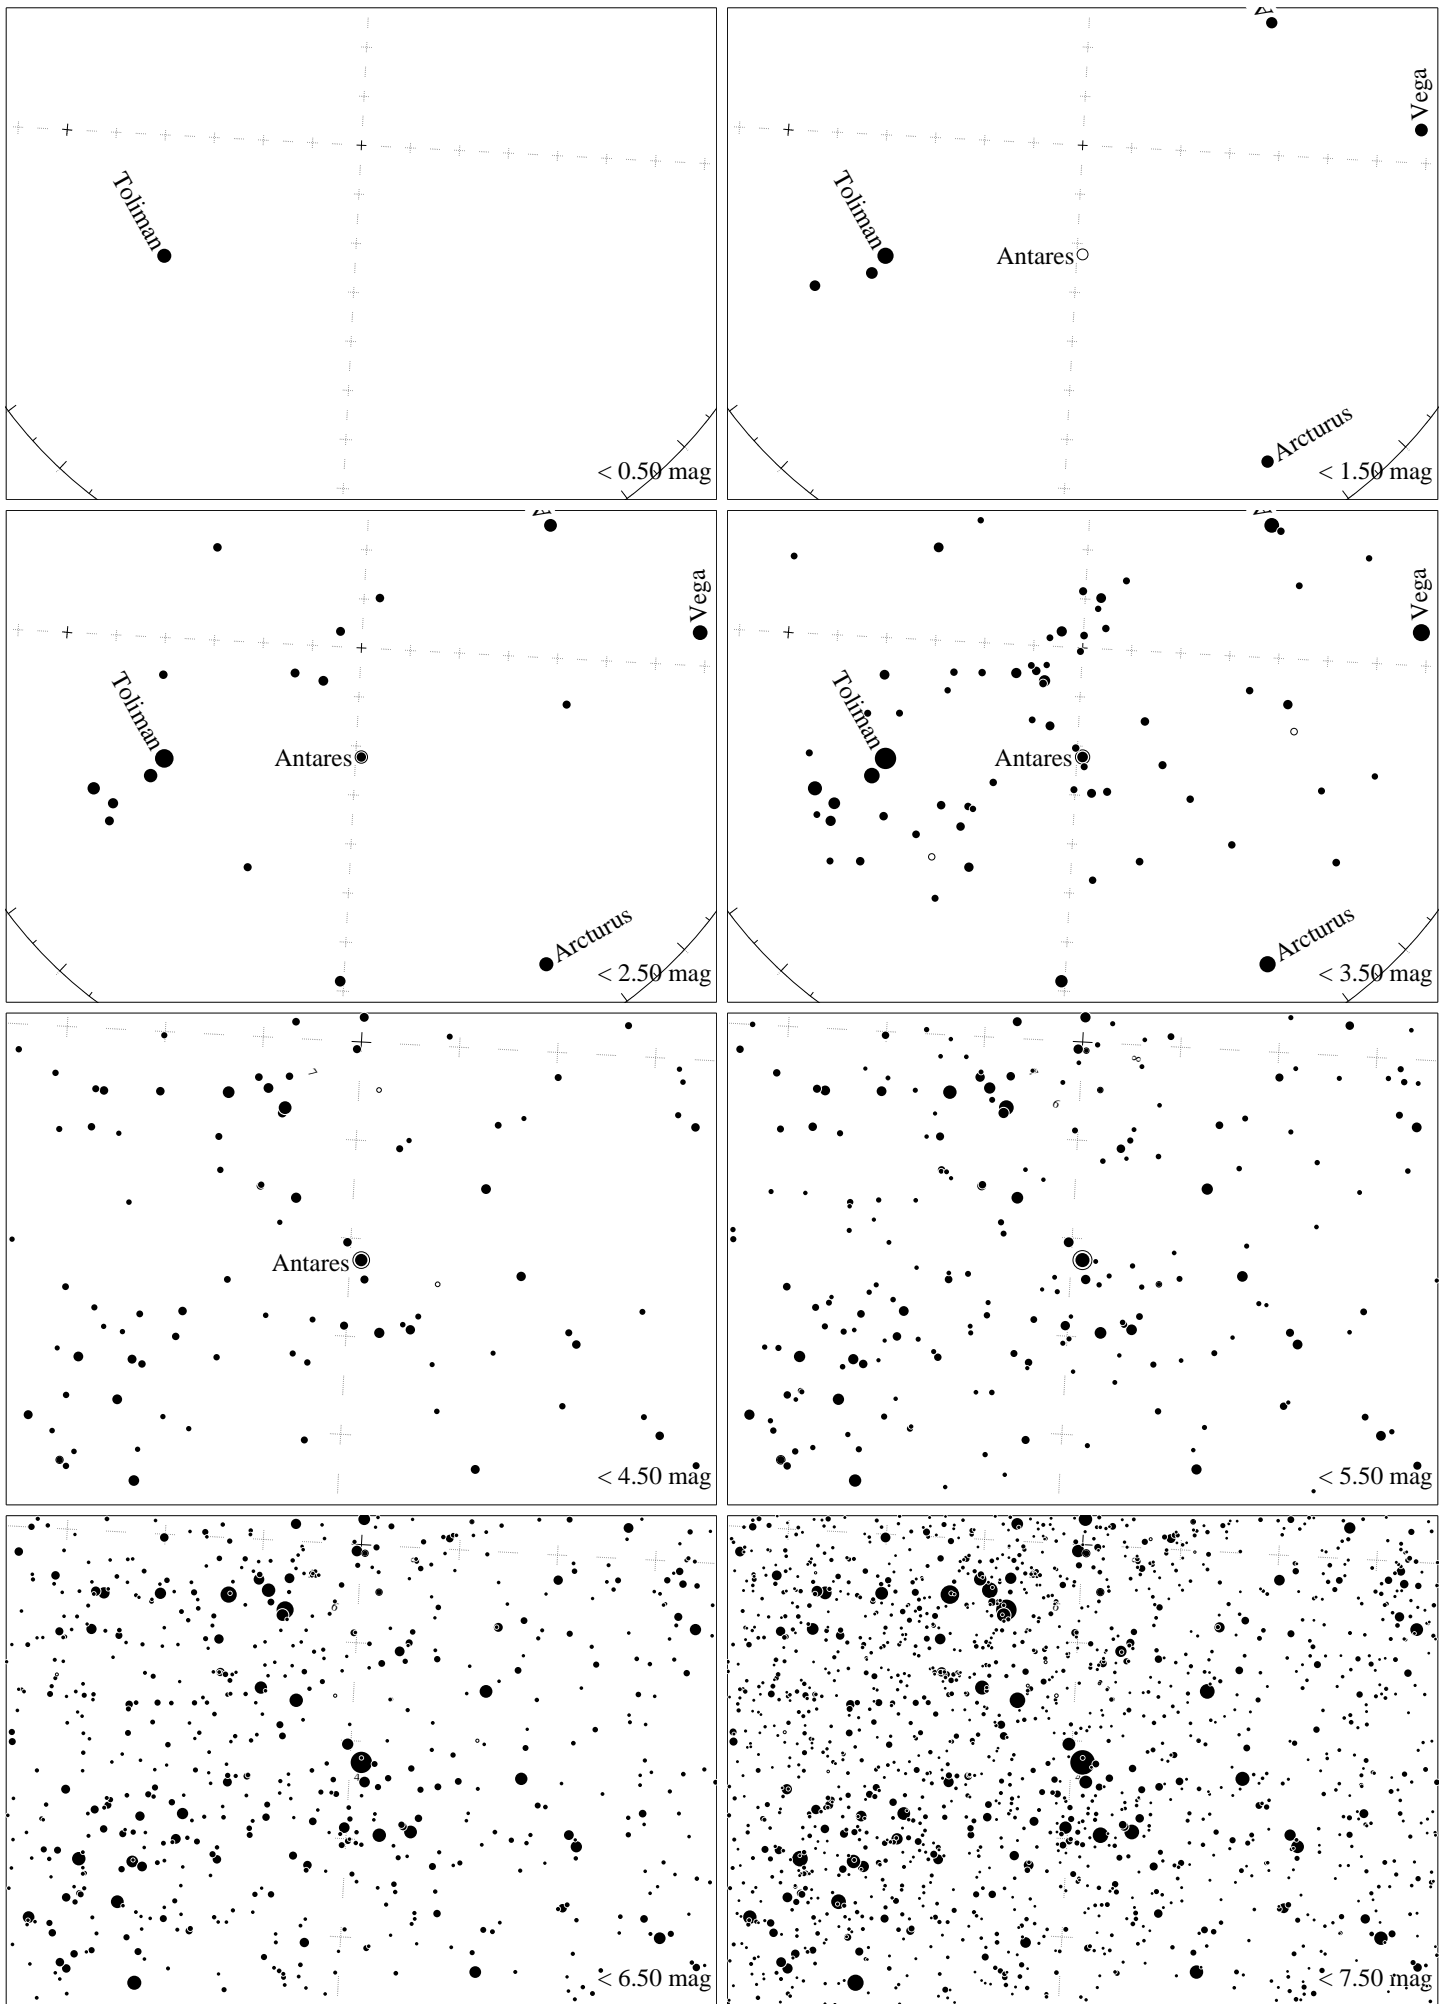

Maps for Globe at Night latitude -30° , 2021-07-05, 21 h local time (Sun at -48°), transparent air. Lines from N(E,S,W) to zenith shown (crosses each 10°). Centered on Antares (α Scorpii), which is 67° to the right from N, at 82° height. Detailed maps 50° vertically, the first four maps 100° . *Jan Hollan, CzechGlobe*

Maps for Globe at Night latitude -30° , 2021-08-08, 21 h local time (Sun at -45°), transparent air. Lines from N(E,S,W) to zenith shown (crosses each 10°). Centered on Antares (α Scorpii), which is 87° to the left from N, at 68° height. Detailed maps 50° vertically, the first four maps 100° . *Jan Hollan, CzechGlobe*