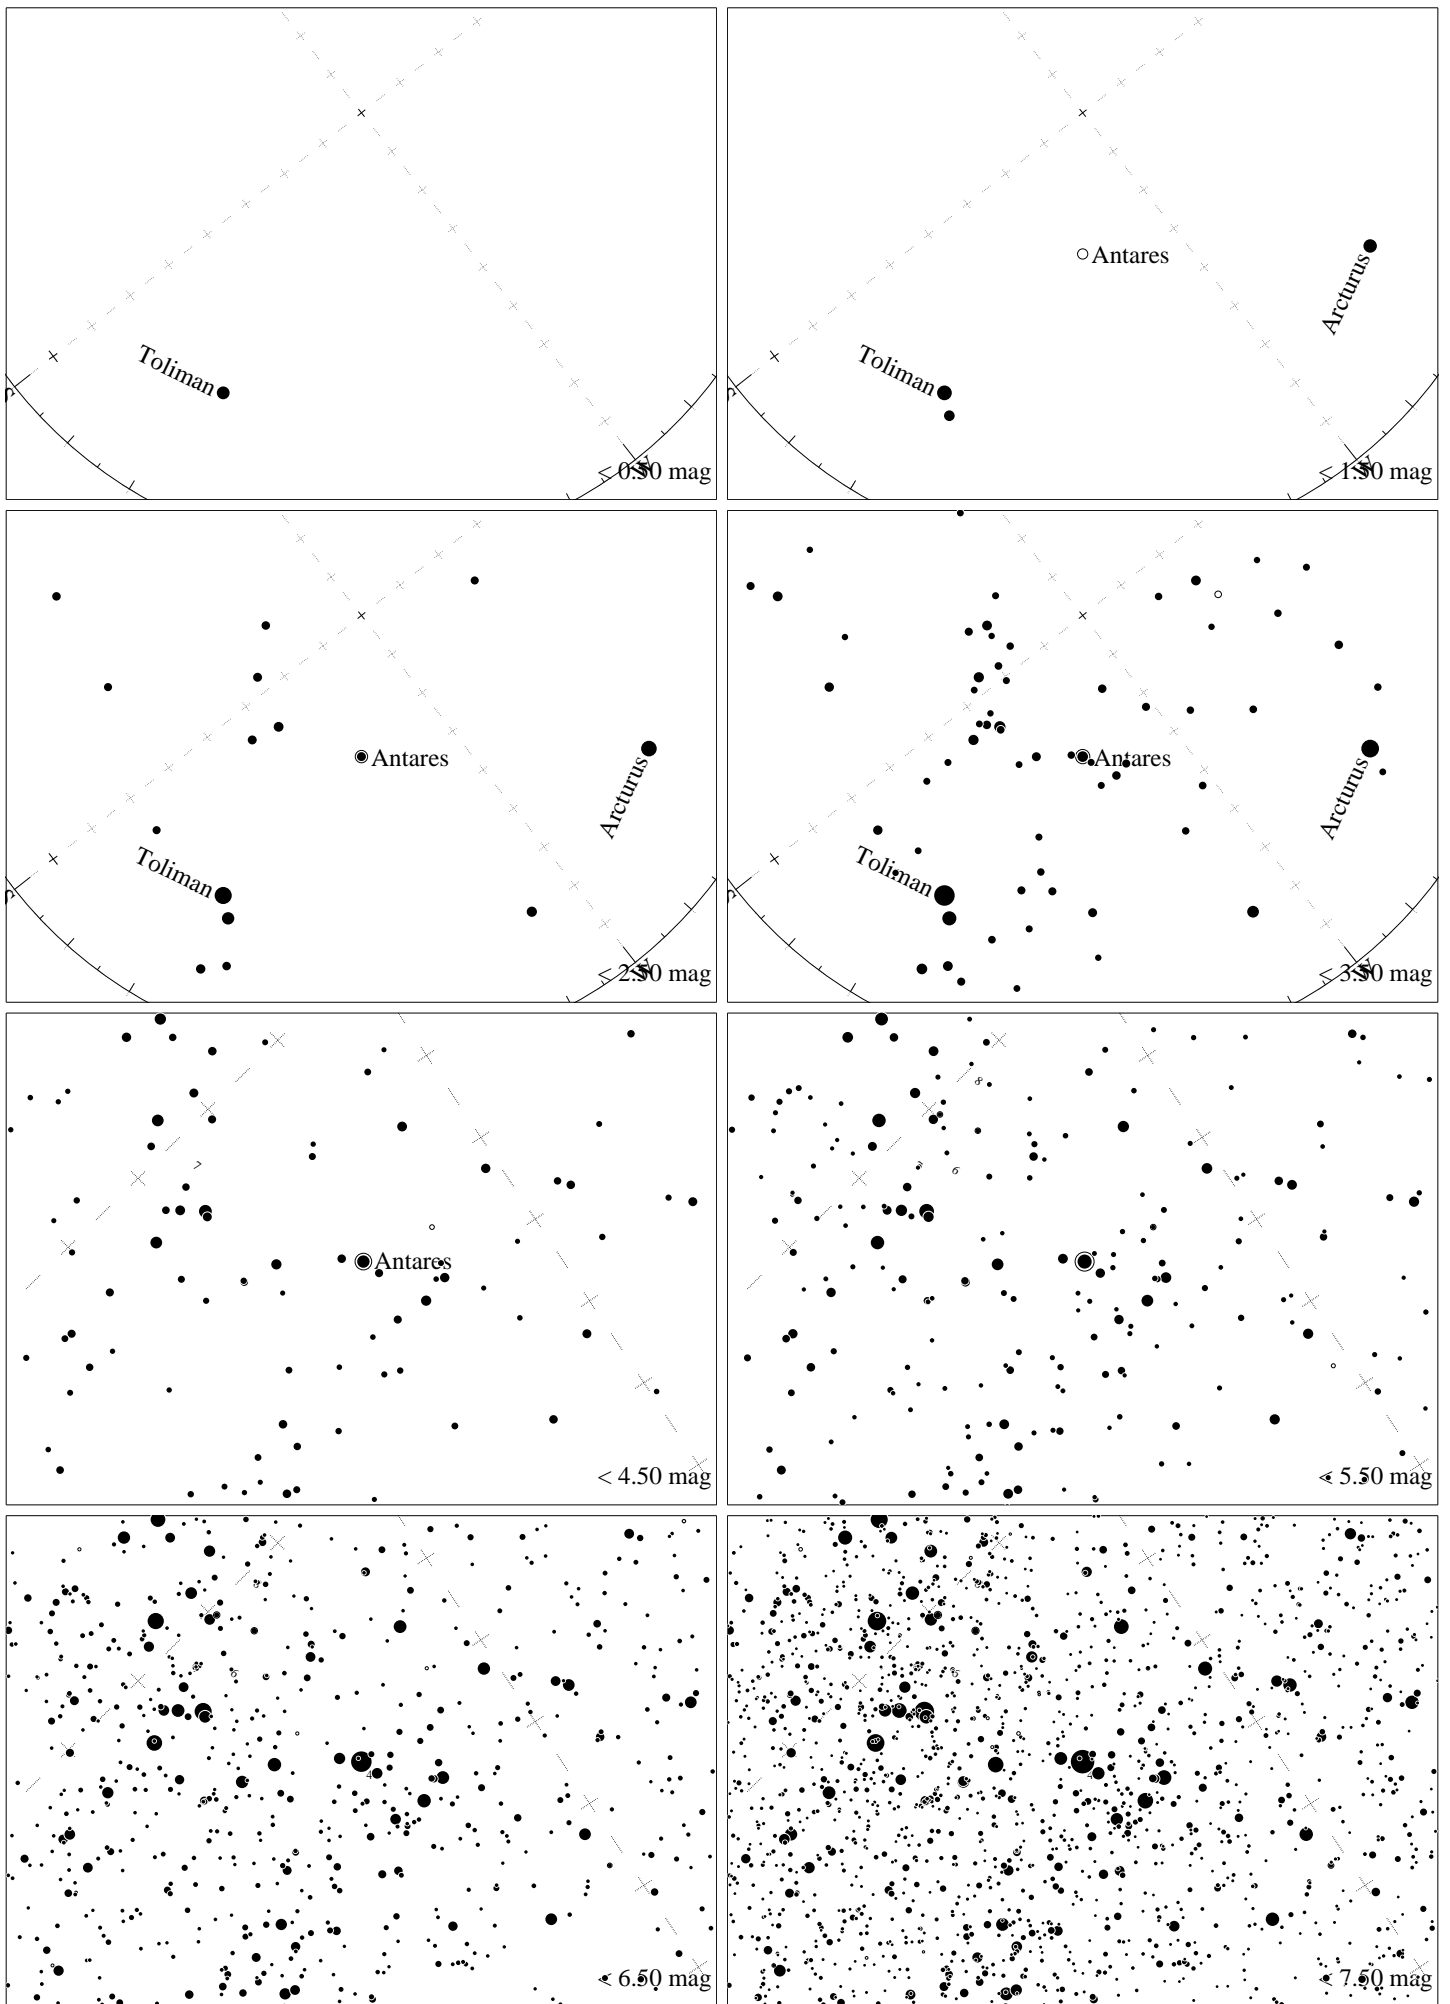

Maps for Globe at Night latitude -10° , 2021-07-05, 21 h local time (Sun at -44°), transparent air. Lines from N(E,S,W) to zenith shown (crosses each 10°). Centered on Antares (α Scorpii), which is 25° to the left from S, at 72° height. Detailed maps 50° vertically, the first four maps 100° . *Jan Hollan, CzechGlobe*

Maps for Globe at Night latitude -10° , 2021-08-08, 21 h local time (Sun at -44°), transparent air. Lines from N(E,S,W) to zenith shown (crosses each 10°). Centered on Antares (α Scorpii), which is 52° to the right from S, at 61° height. Detailed maps 50° vertically, the first four maps 100° . *Jan Hollan, CzechGlobe*