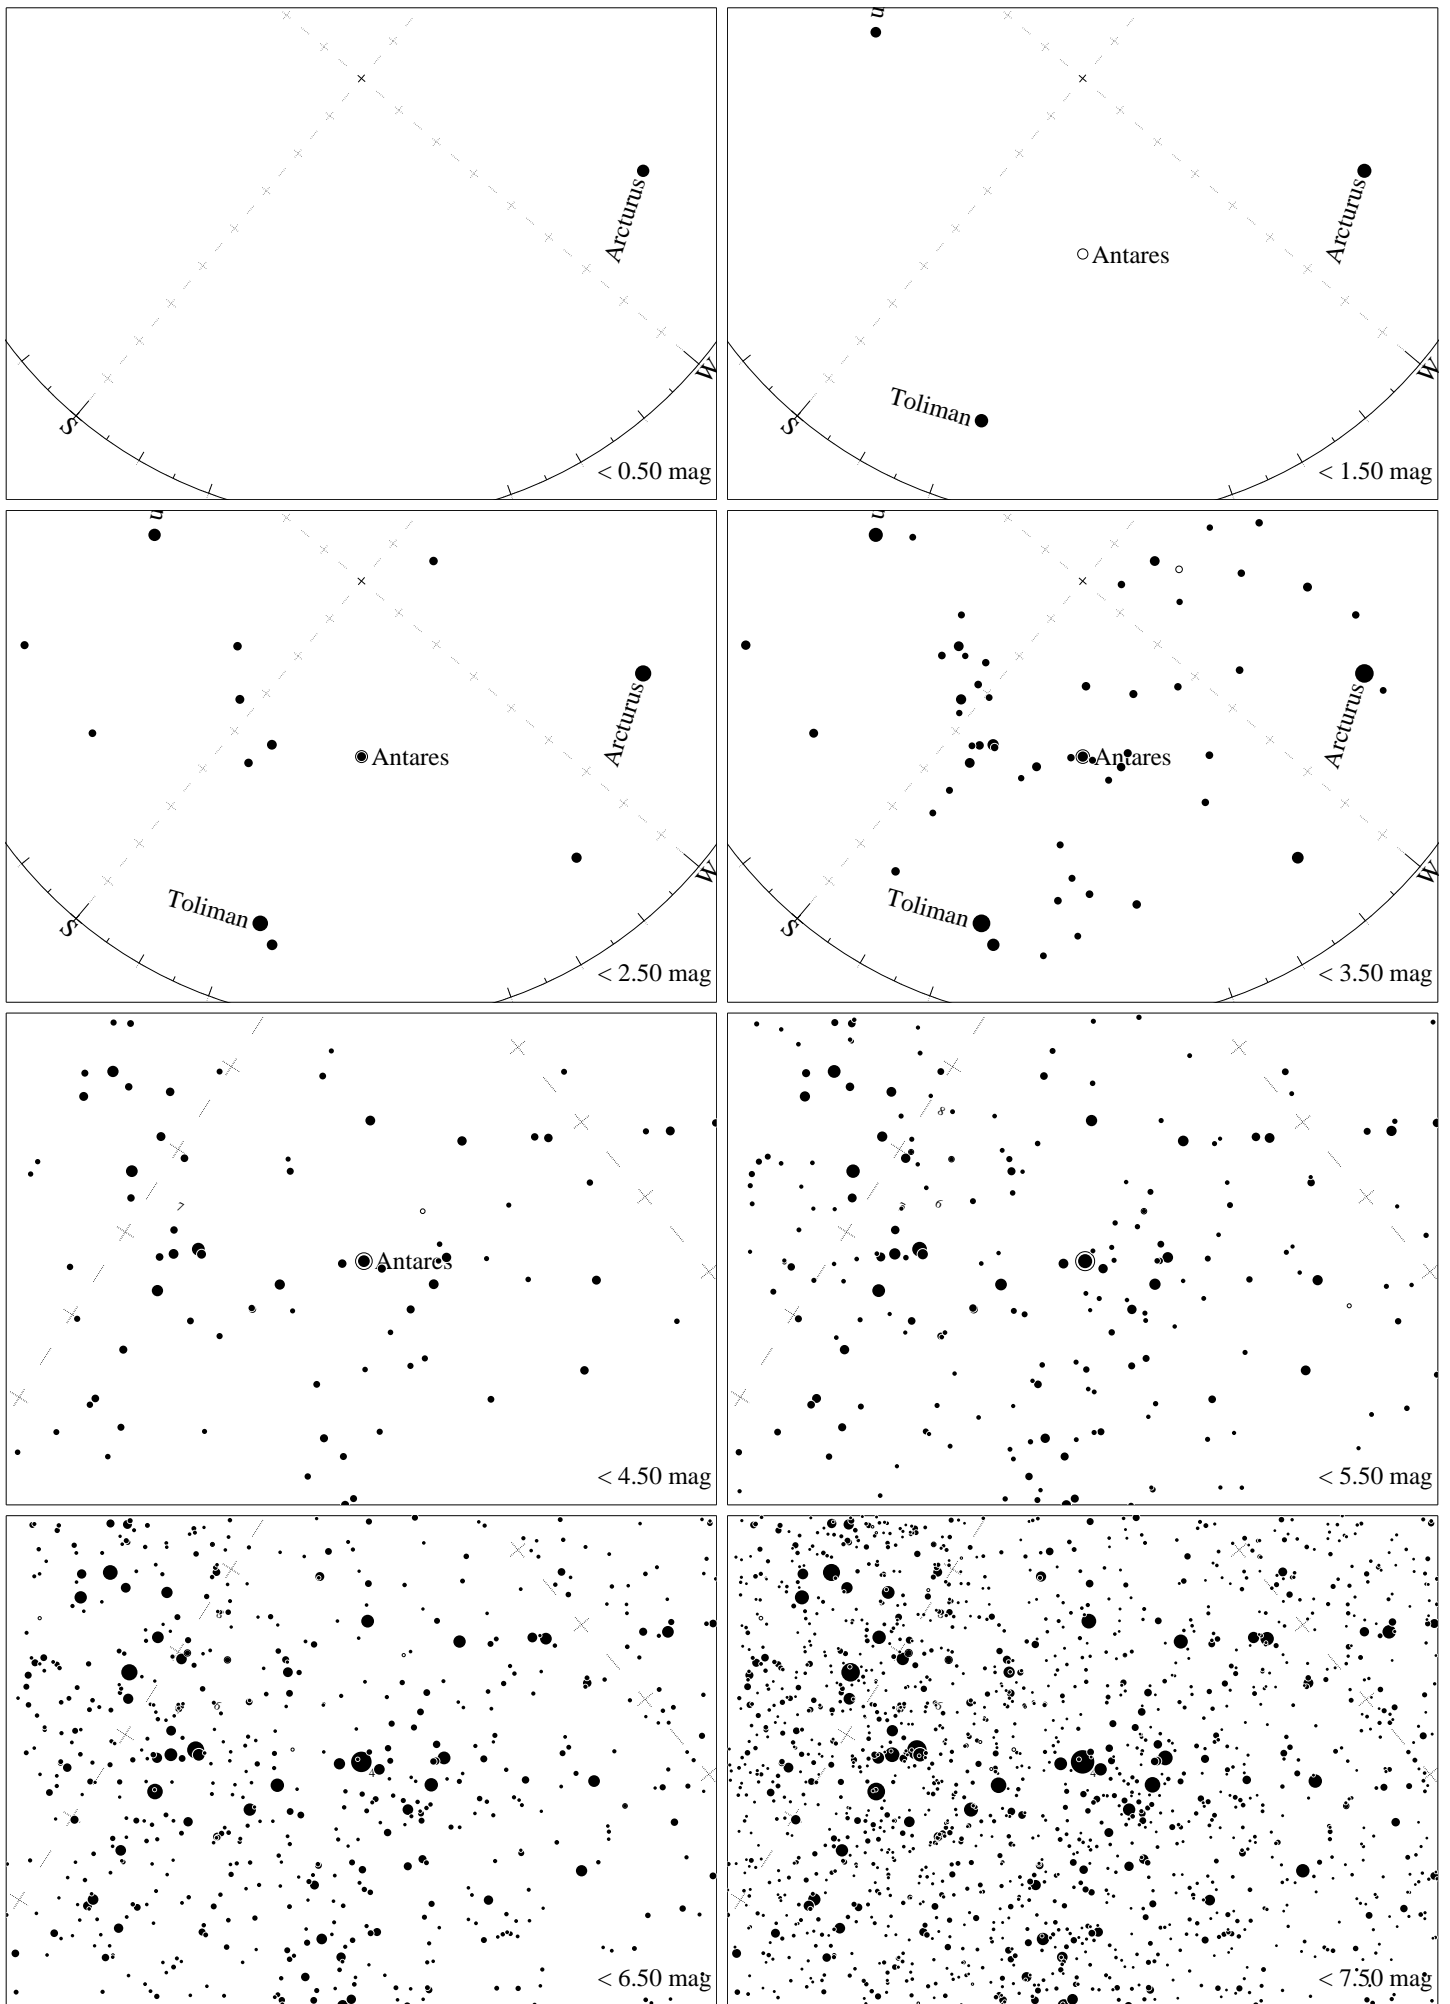

Maps for Globe at Night latitude 0° , 2021-07-05, 21 h local time (Sun at -40°), transparent air. Lines from N(E,S,W) to zenith shown (crosses each 10°). Centered on Antares (α Scorpii), which is 17° to the left from S, at 62° height. Detailed maps 50° vertically, the first four maps 100° . *Jan Hollan, CzechGlobe*

Maps for Globe at Night latitude 0° , 2021-08-08, 21 h local time (Sun at -42°), transparent air. Lines from N(E,S,W) to zenith shown (crosses each 10°). Centered on Antares (α Scorpii), which is 40° to the right from S, at 54° height. Detailed maps 50° vertically, the first four maps 100° . *Jan Hollan, CzechGlobe*