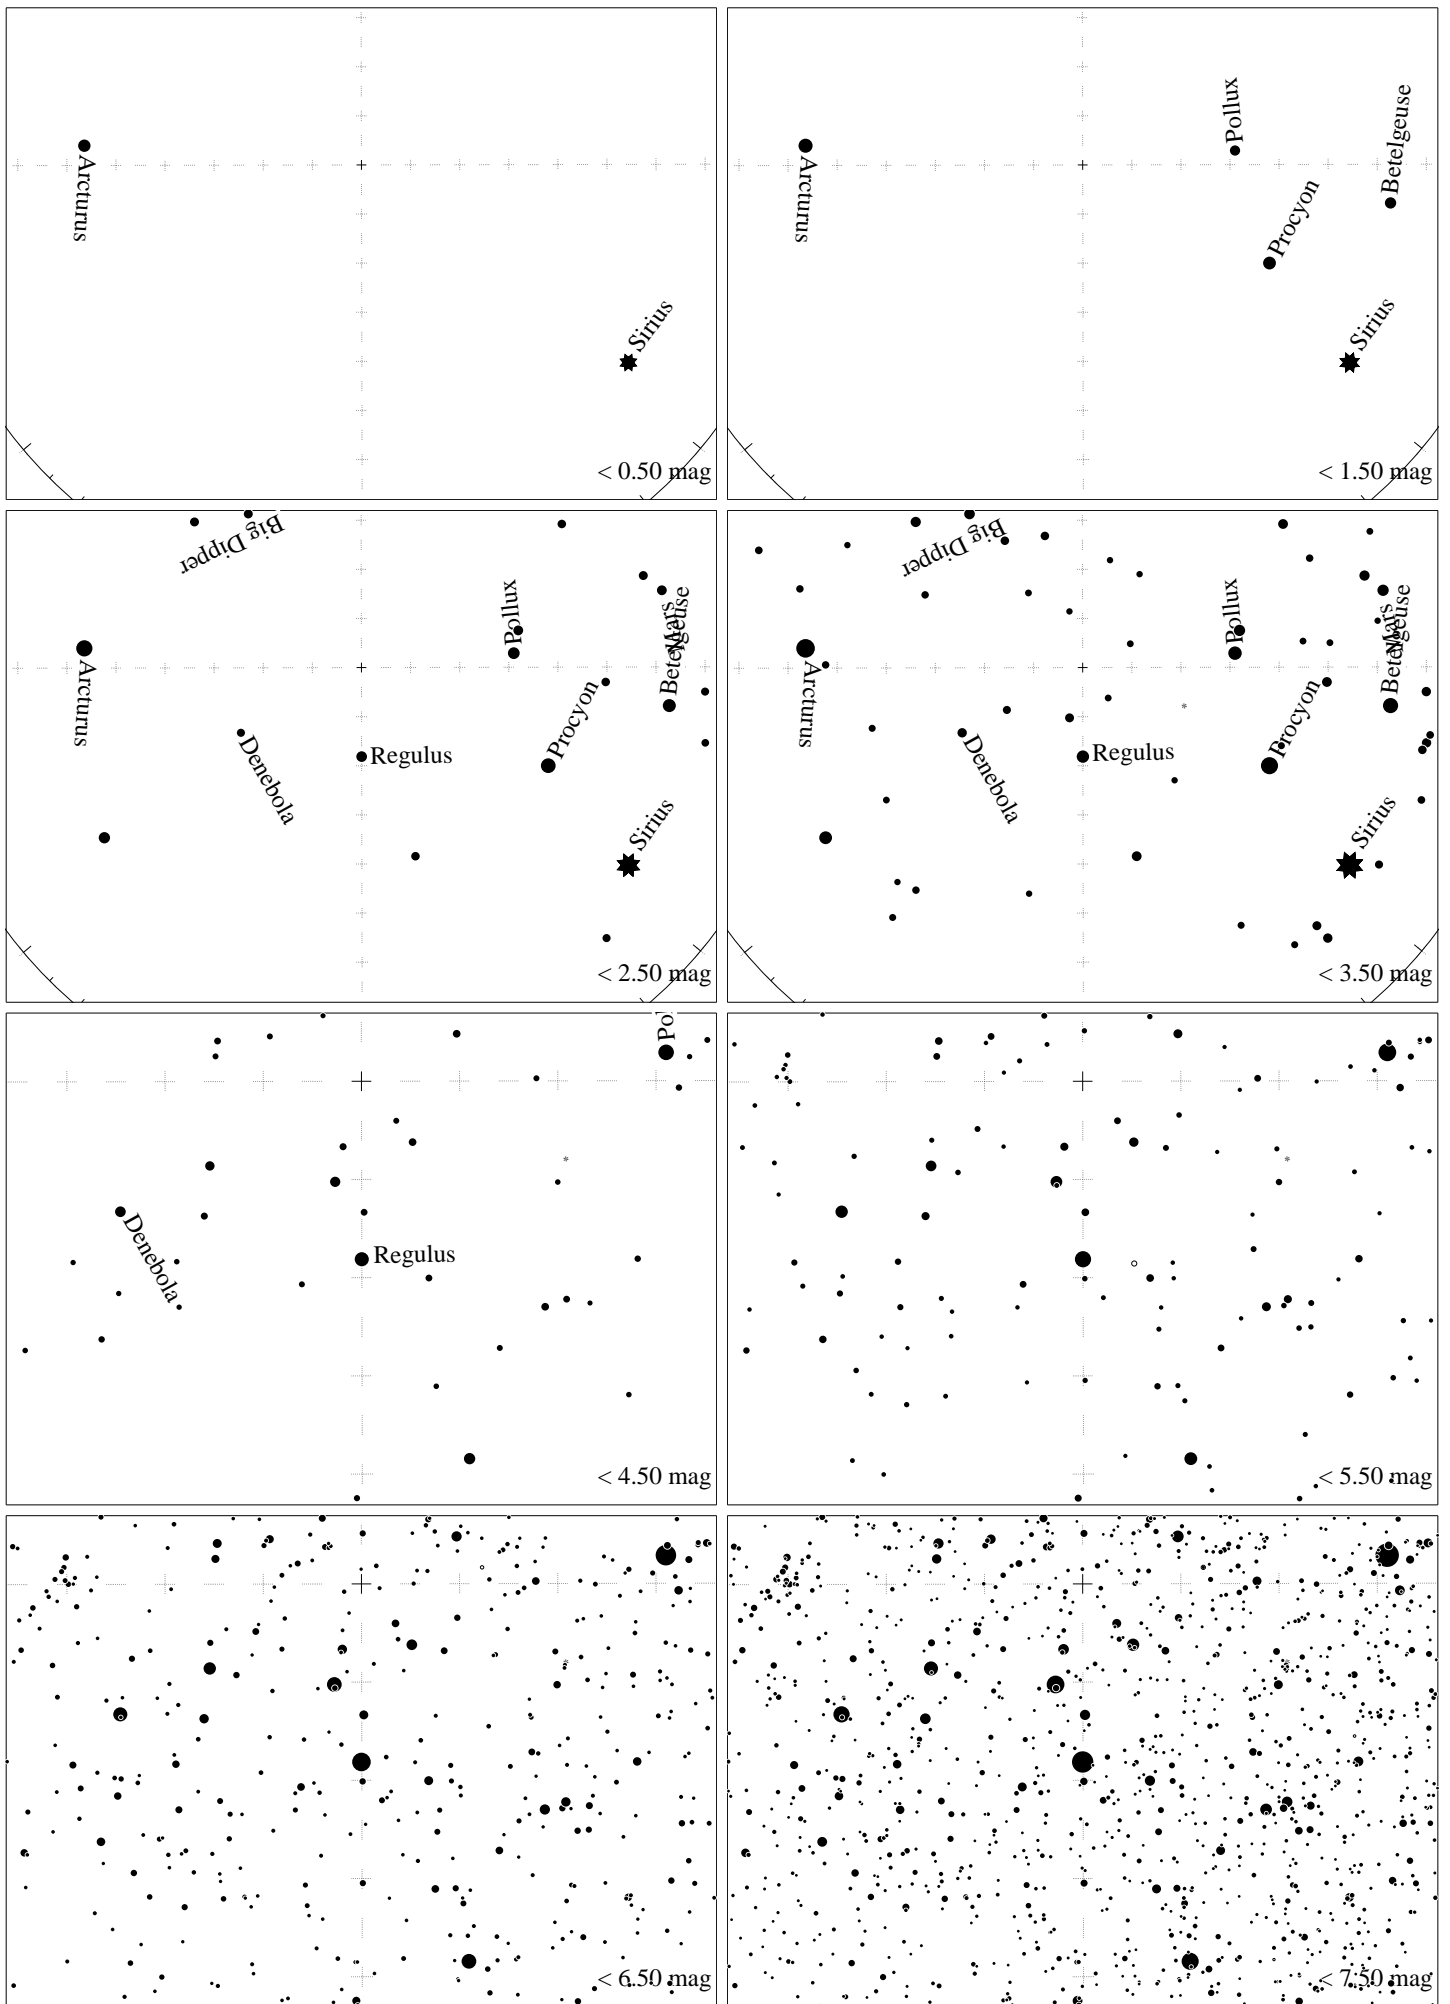

Maps for Globe at Night at latitude 30° , 2021-04-10, 21 h local time (Sun at -32°), transparent air. Lines from N(E,S,W) to zenith shown (crosses each 10°). Regulus (α Leonis) is 6° to the right from S, at 72° height. Detailed maps 50° vertically, the first four maps 100° . *Jan Hollan maps, CzechGlobe*

Maps for Globe at Night at latitude 30° , 2021-04-08, 21 h local time (Sun at -32°), transparent air. Lines from N(E,S,W) to zenith shown (crosses each 10°). Regulus (α Leonis) is 0° to the right from S, at 72° height. Detailed maps 50° vertically, the first four maps 100° . *Jan Hollan maps, CzechGlobe*