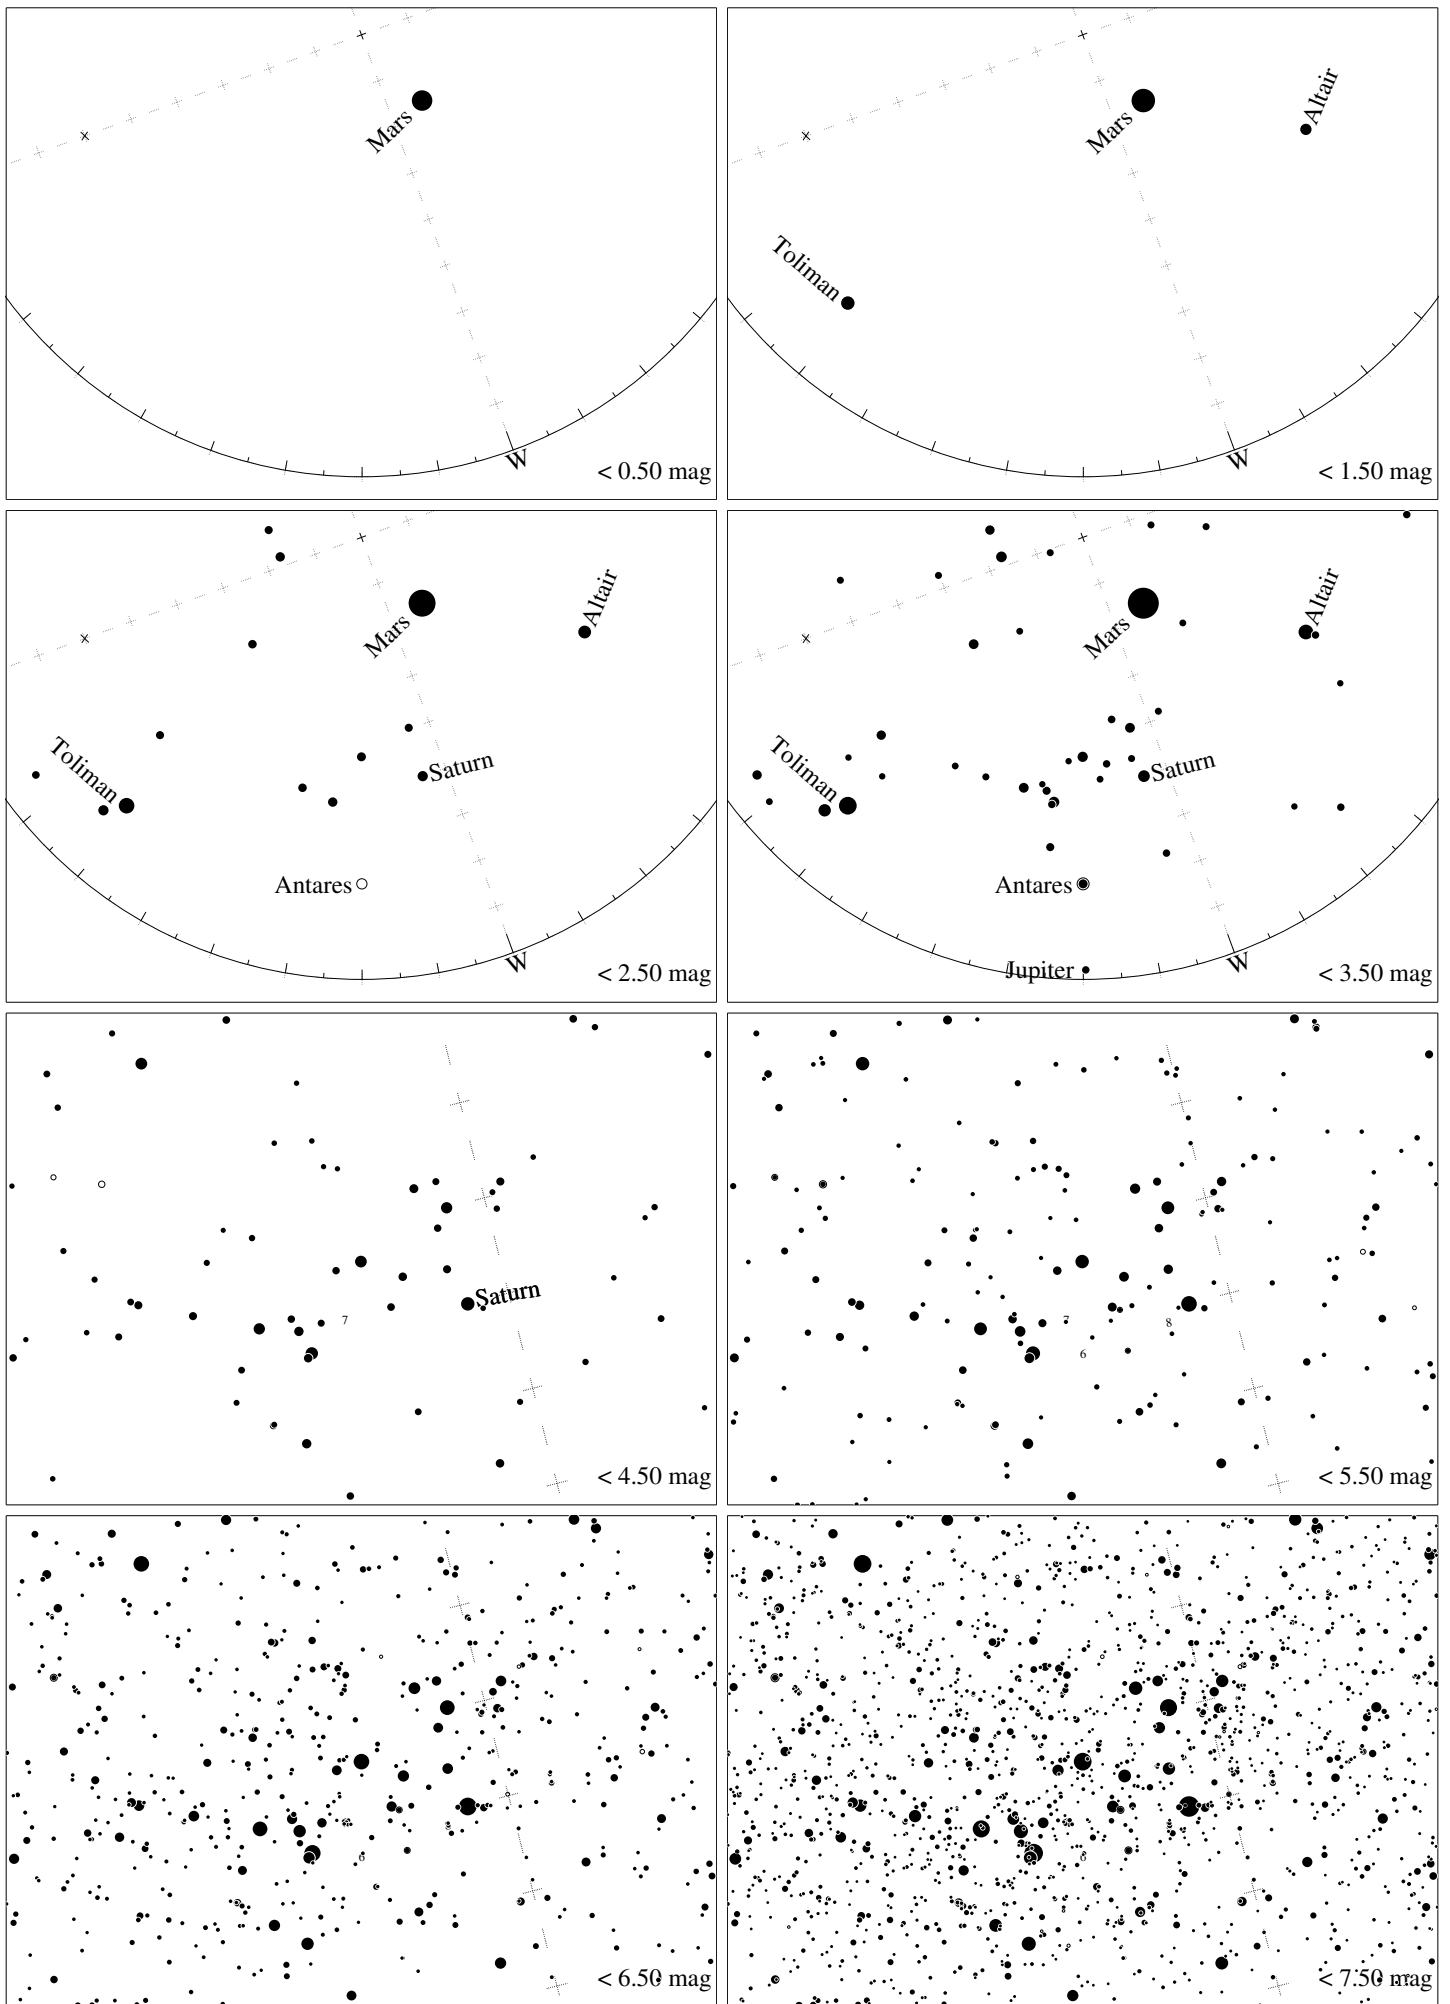

Maps for Globe at Night latitude -30° , 2018-09-05, 21 h local time (Sun at -42°), transparent air. Lines from N(E,S,W) to zenith shown (crosses each 10°). Centered on Kaus Australis (ϵ Sagittarii), which is 71° to the right from S, at 70° height. Detailed maps 50° vertically, the first four maps 100° . *Jan Hollan, CzechGlobe*

Maps for Globe at Night latitude -30° , 2018-10-05, 21 h local time (Sun at -37°), transparent air. Lines from N(E,S,W) to zenith shown (crosses each 10°). Centered on Kaus Australis (ϵ Sagittarii), which is 70° to the right from S, at 45° height. Detailed maps 50° vertically, the first four maps 100° . *Jan Hollan, CzechGlobe*