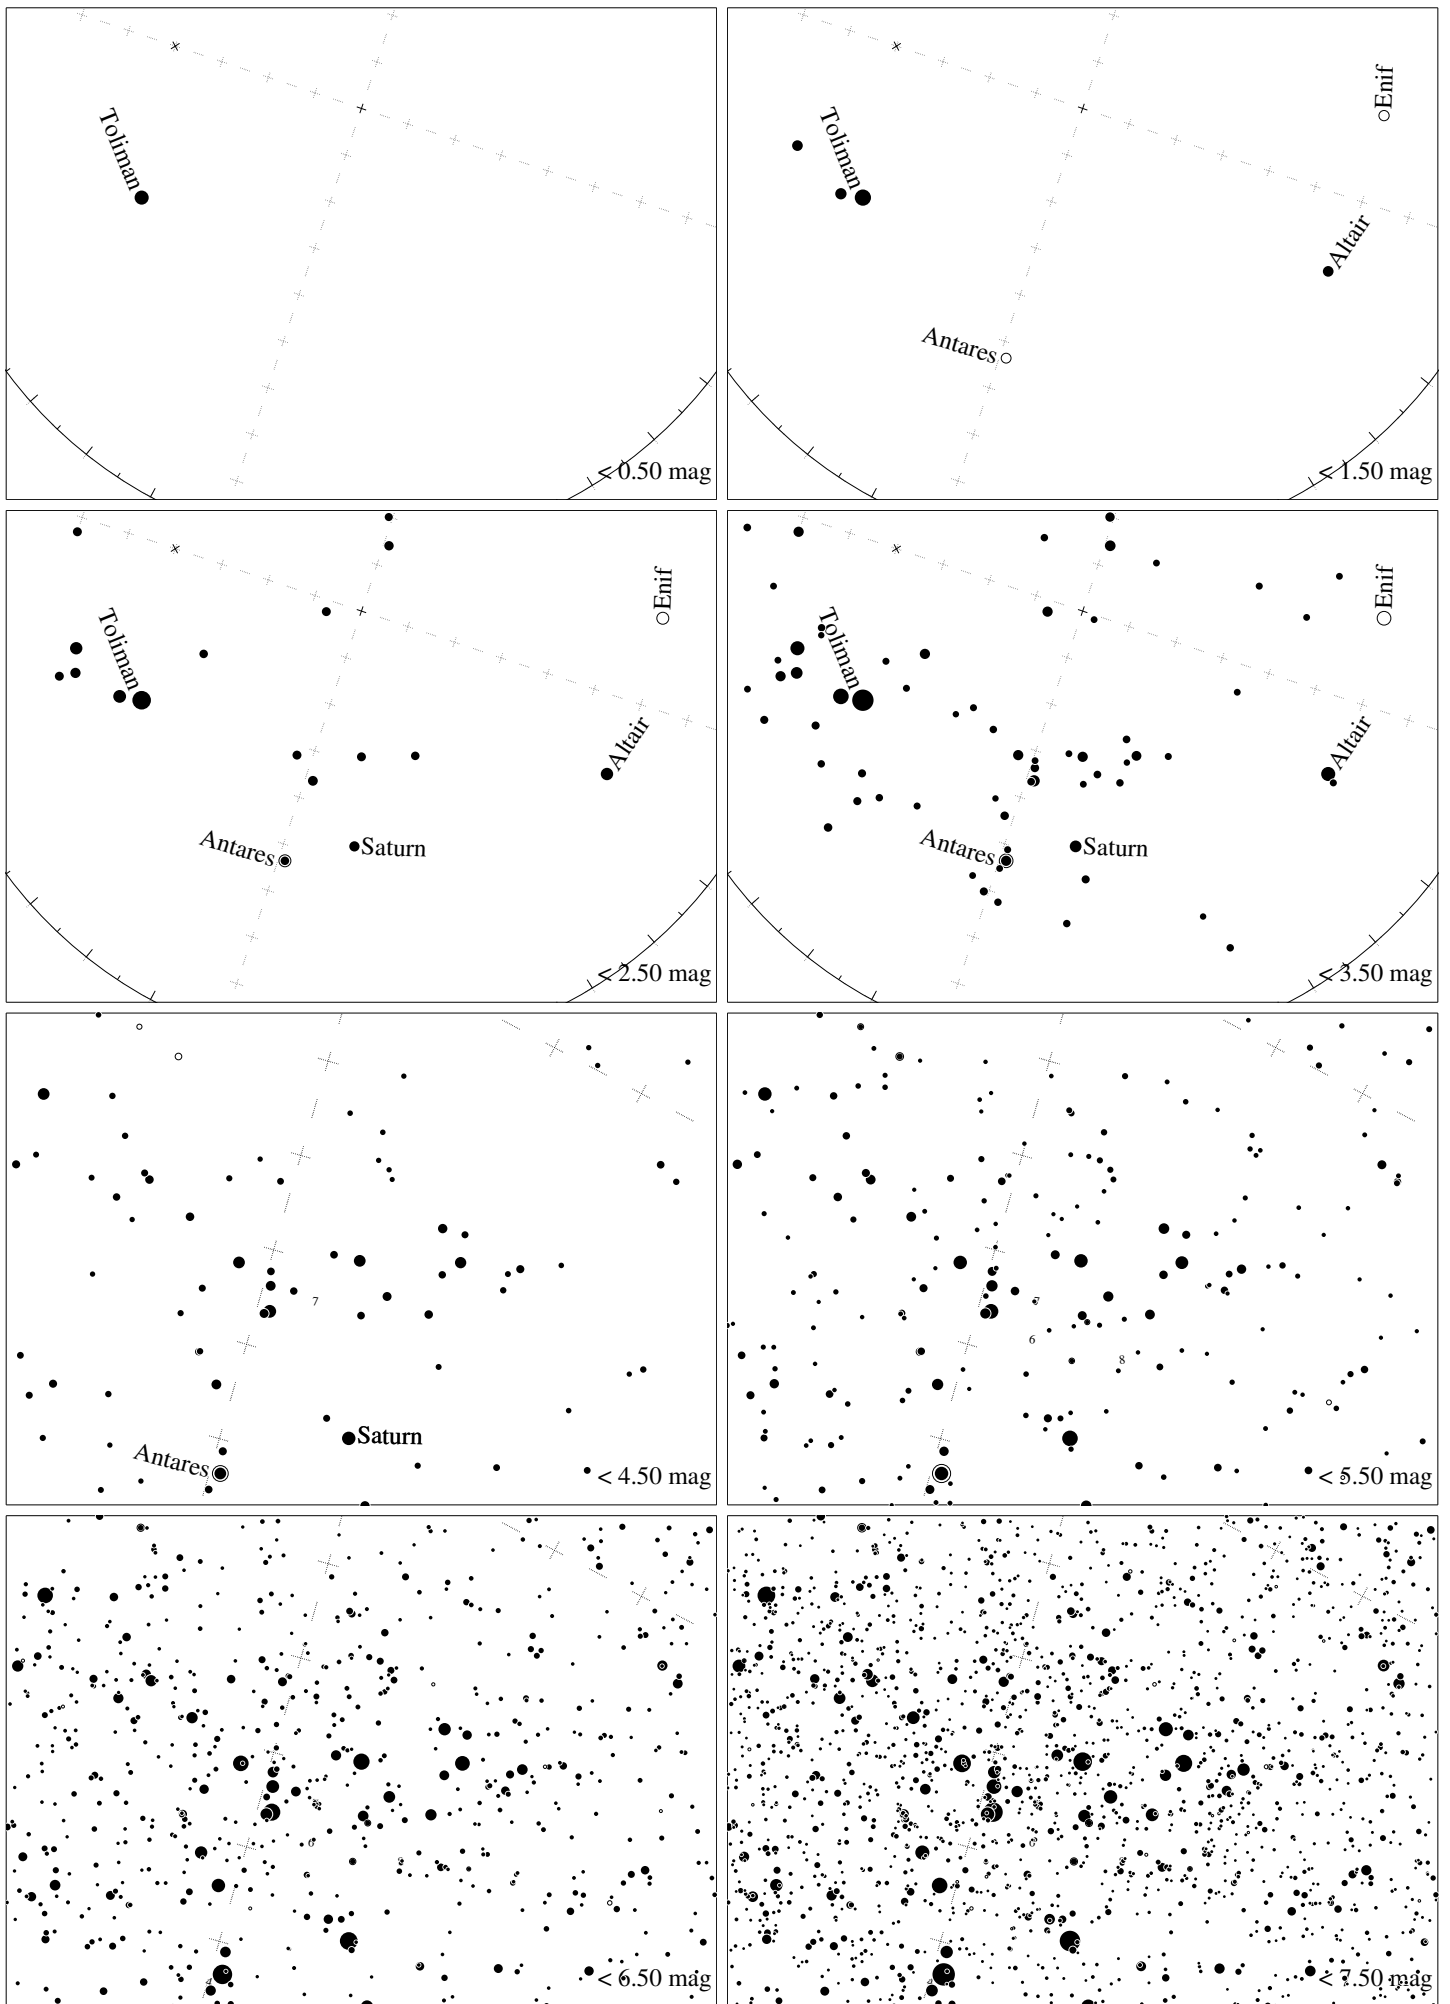

Maps for Globe at Night latitude -50° , 2017-08-19, 21 h local time (Sun at -37°), transparent air. Lines from N(E,S,W) to zenith shown (crosses each 10°). Centered on Kaus Australis (ϵ Sagittarii), which is 21° to the left from N, at 74° height. Detailed maps 50° vertically, the first four maps 100° . *Jan Hollan, CzechGlobe*

Maps for Globe at Night latitude -50° , 2017-09-16, 21 h local time (Sun at -30°), transparent air. Lines from N(E,S,W) to zenith shown (crosses each 10°). Centered on Kaus Australis (ϵ Sagittarii), which is 71° to the left from N, at 60° height. Detailed maps 50° vertically, the first four maps 100° . *Jan Hollan, CzechGlobe*