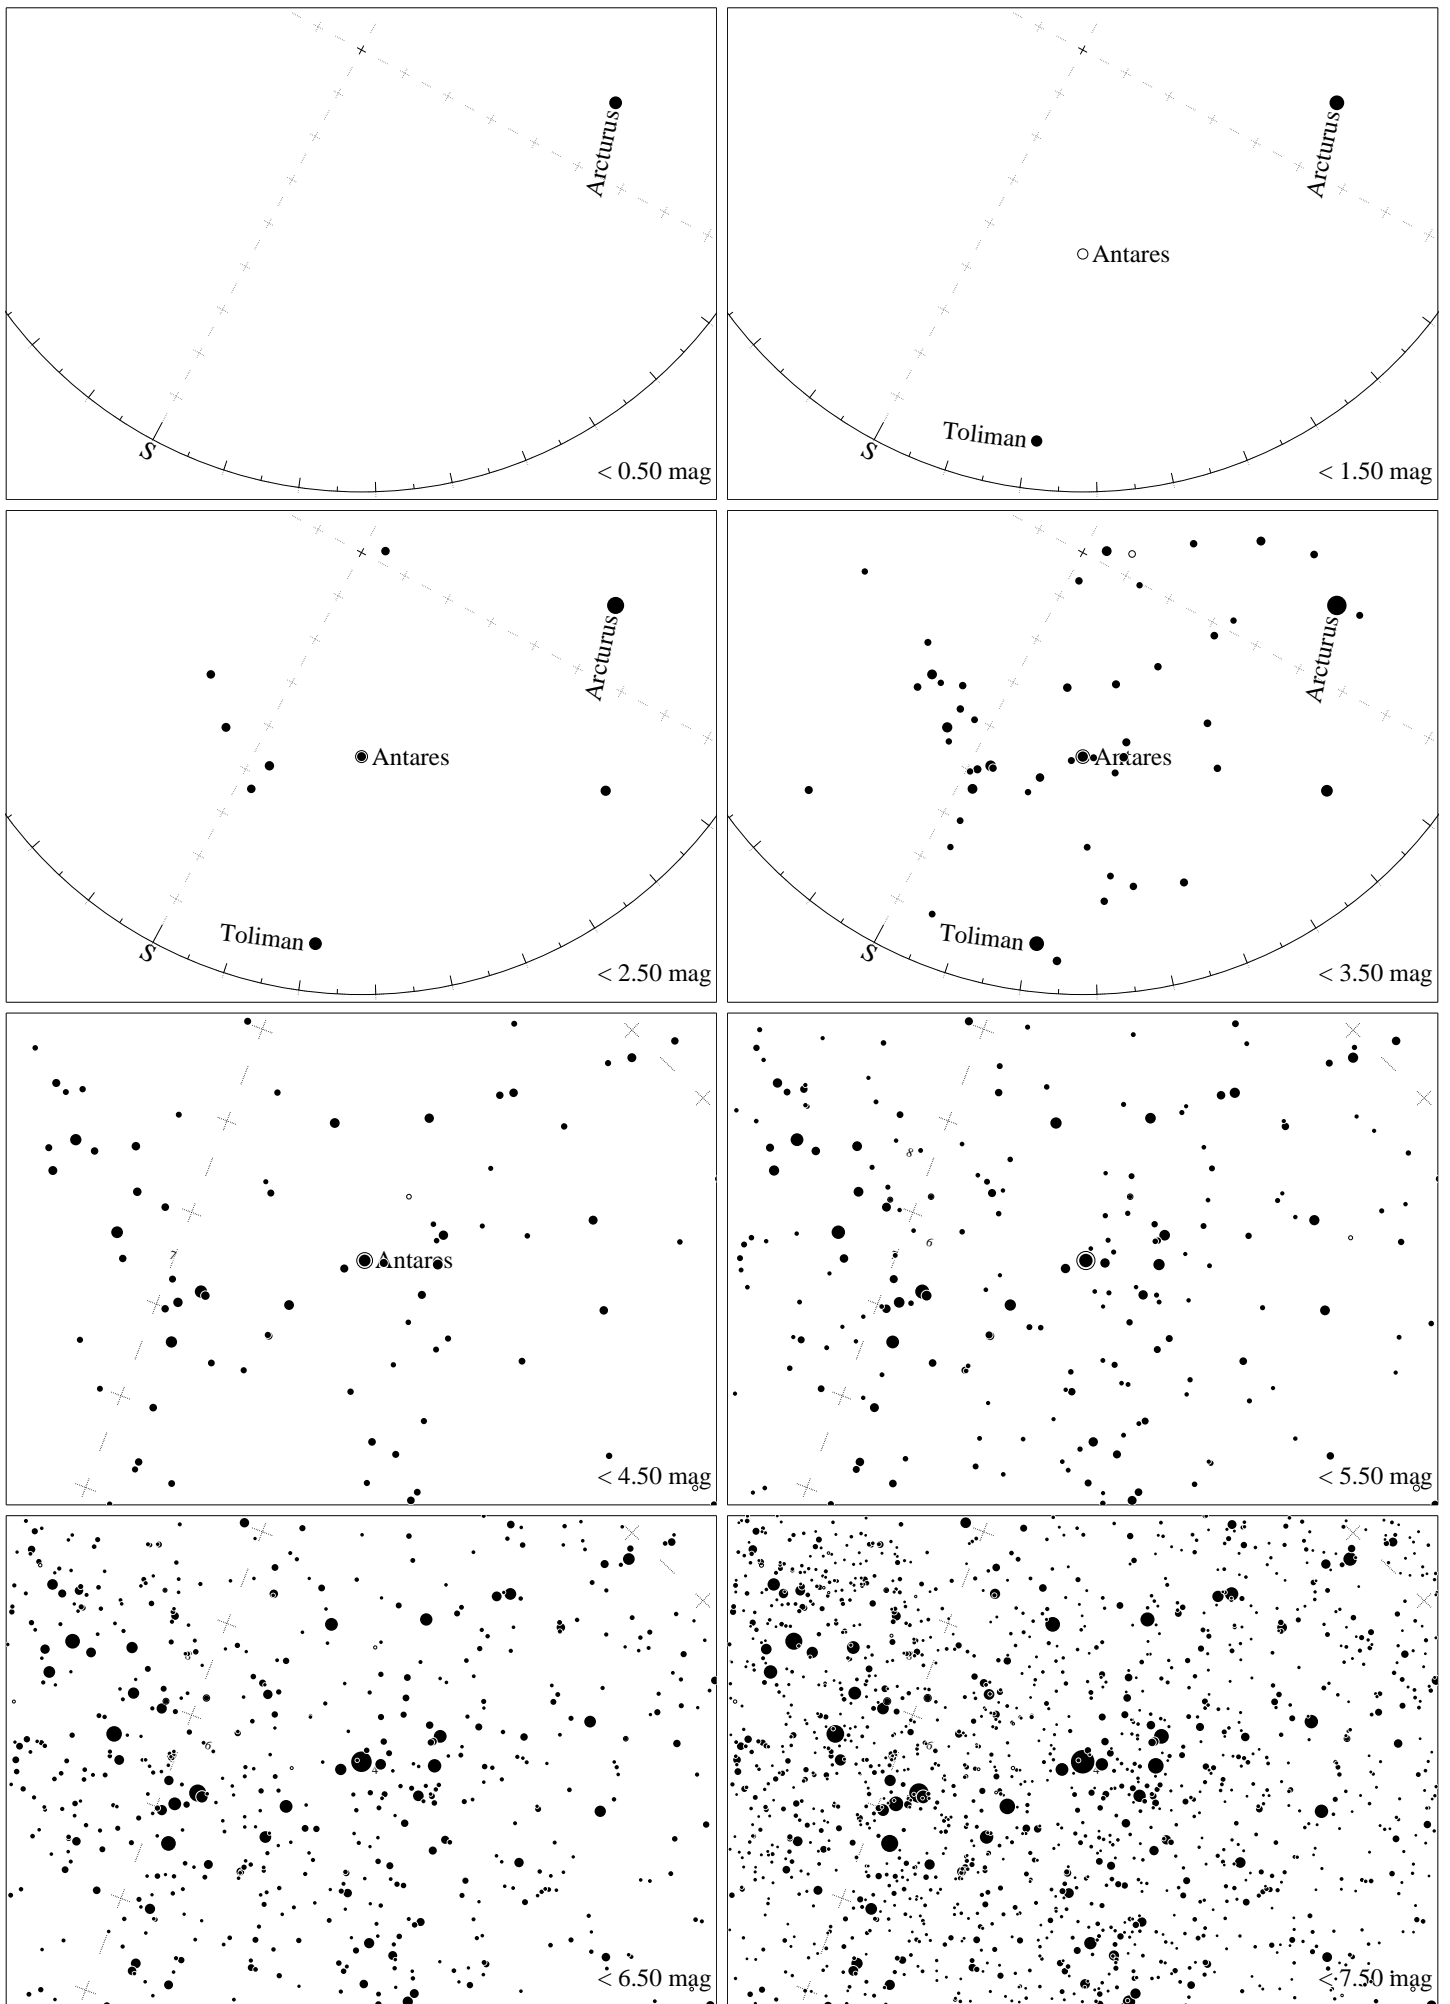

Maps for Globe at Night latitude 10° , 2023-07-05, 21 h local time (Sun at -34°), transparent air. Lines from N(E,S,W) to zenith shown (crosses each 10°). Centered on Antares (α Scorpii), which is 13° to the left from S, at 52° height. Detailed maps 50° vertically, the first four maps 100° . *Jan Hollan, CzechGlobe*

Maps for Globe at Night latitude 10° , 2023-08-04, 21 h local time (Sun at -37°), transparent air. Lines from N(E,S,W) to zenith shown (crosses each 10°). Centered on Antares (α Scorpii), which is 28° to the right from S, at 48° height. Detailed maps 50° vertically, the first four maps 100° . *Jan Hollan, CzechGlobe*