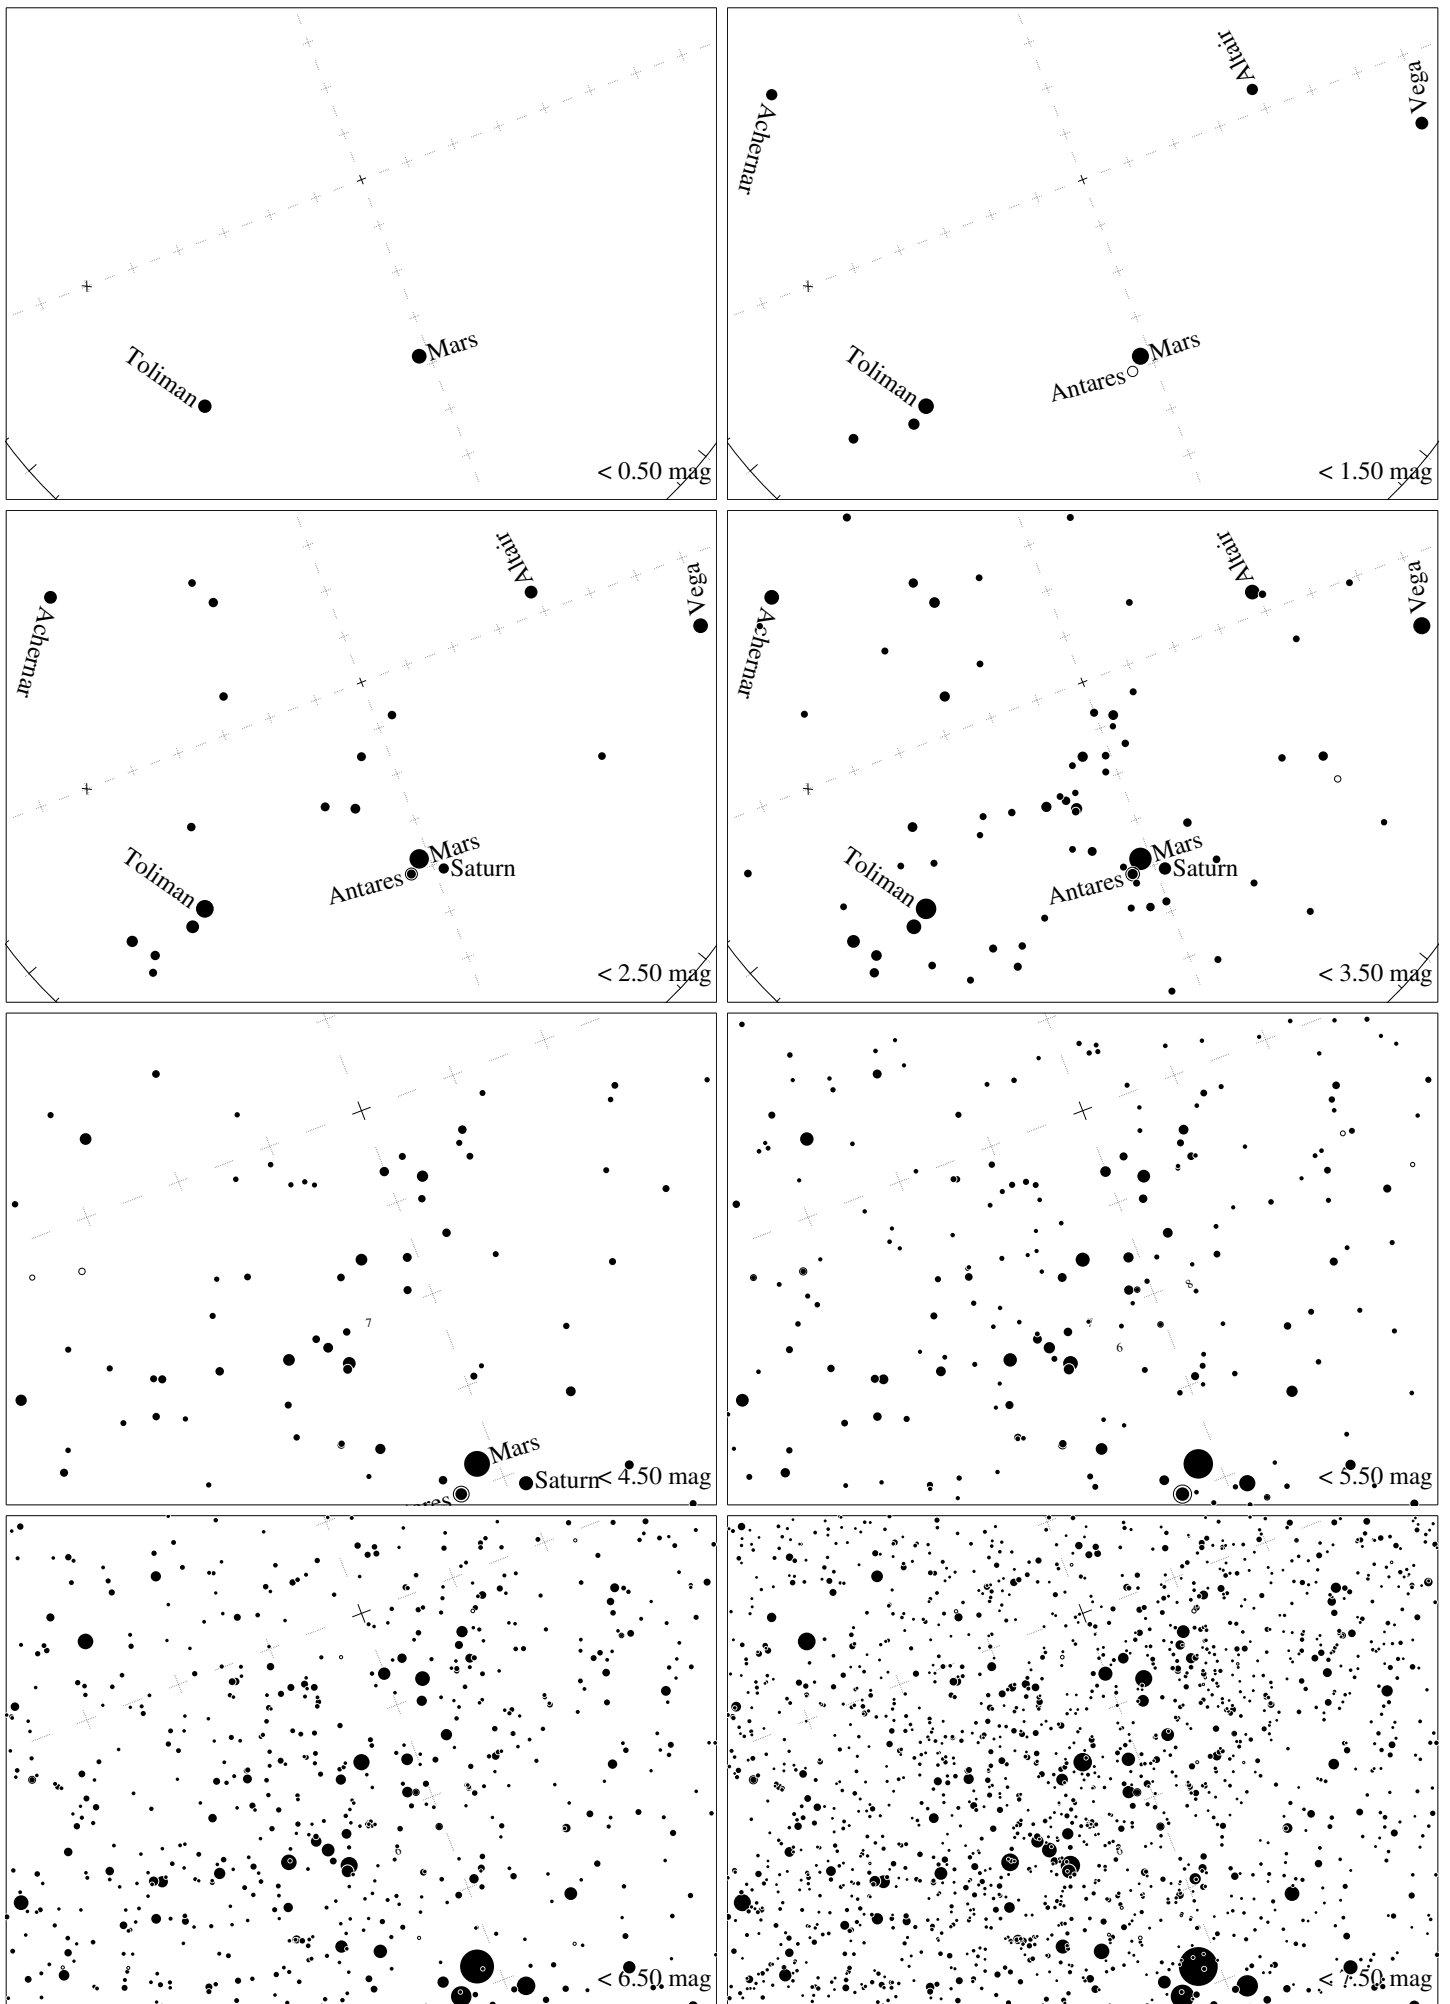

Maps for Globe at Night latitude -30° , 2016-08-01, 21 h local time (Sun at -46°), transparent air. Lines from N(E,S,W) to zenith shown (crosses each 10°). Centered on Kaus Australis (ϵ Sagittarii), which is 61° to the left from S, at 80° height. Detailed maps 50° vertically, the first four maps 100° . *Jan Hollan, CzechGlobe*

Maps for Globe at Night latitude -30° , 2016-08-29, 21 h local time (Sun at -43°), transparent air. Lines from N(E,S,W) to zenith shown (crosses each 10°). Centered on Kaus Australis (ϵ Sagittarii), which is 69° to the right from S, at 75° height. Detailed maps 50° vertically, the first four maps 100° . *Jan Hollan, CzechGlobe*