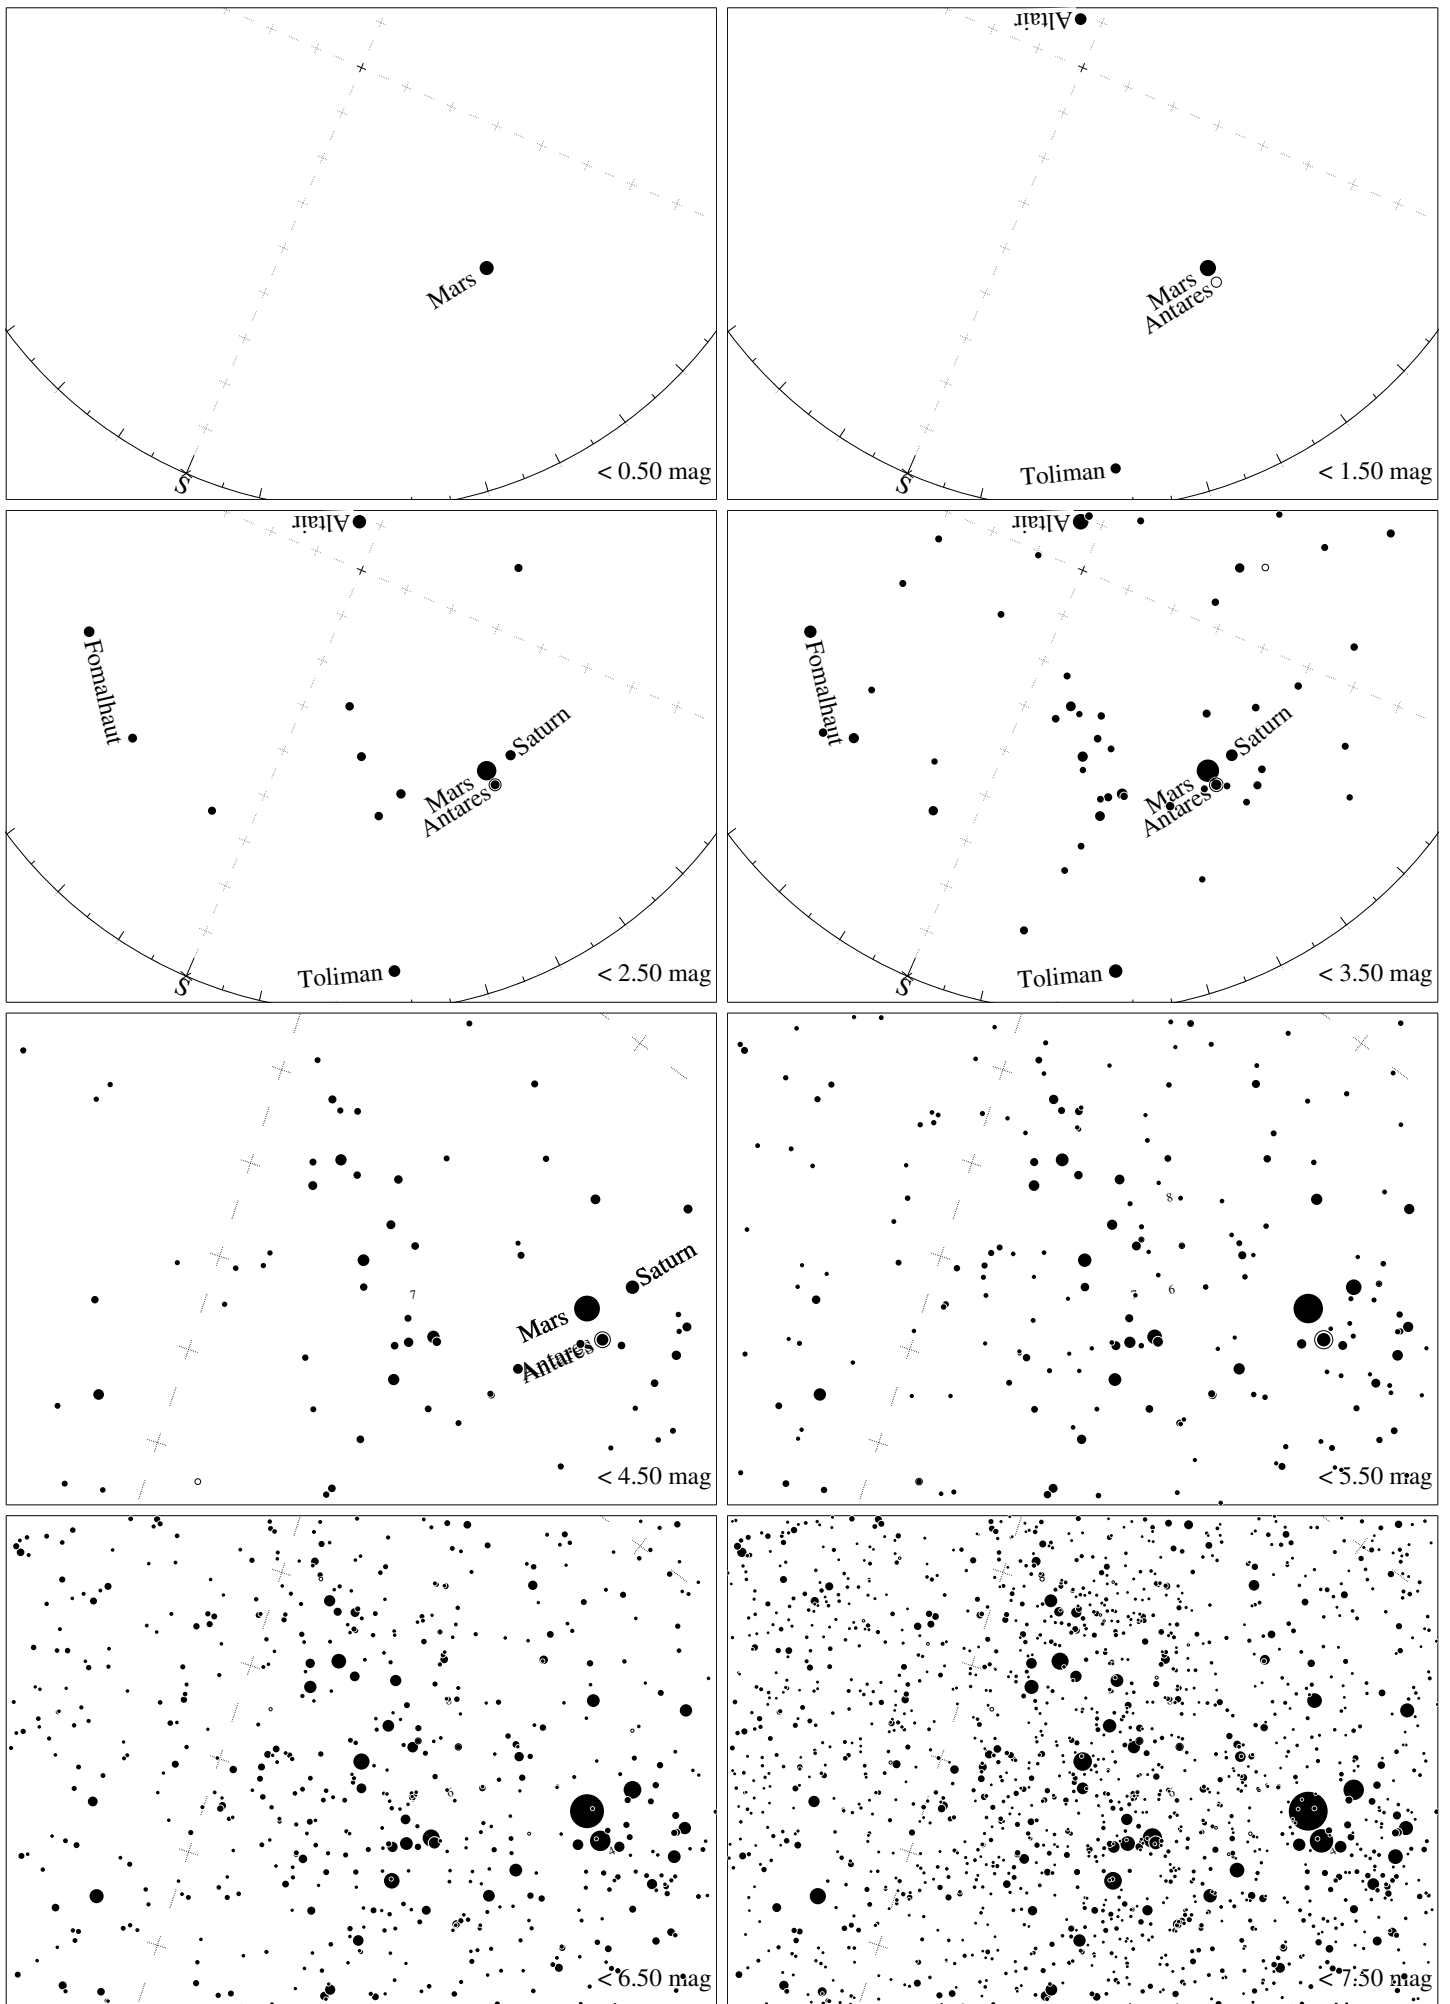

Maps for Globe at Night latitude 0° , 2016-08-01, 21 h local time (Sun at -41°), transparent air. Lines from N(E,S,W) to zenith shown (crosses each 10°). Centered on Kaus Australis (ϵ Sagittarii), which is 15° to the left from S, at 54° height. Detailed maps 50° vertically, the first four maps 100° . *Jan Hollan, CzechGlobe*

Maps for Globe at Night latitude 0° , 2016-08-29, 21 h local time (Sun at -44°), transparent air. Lines from N(E,S,W) to zenith shown (crosses each 10°). Centered on Kaus Australis (ϵ Sagittarii), which is 23° to the right from S, at 52° height. Detailed maps 50° vertically, the first four maps 100° . *Jan Hollan, CzechGlobe*