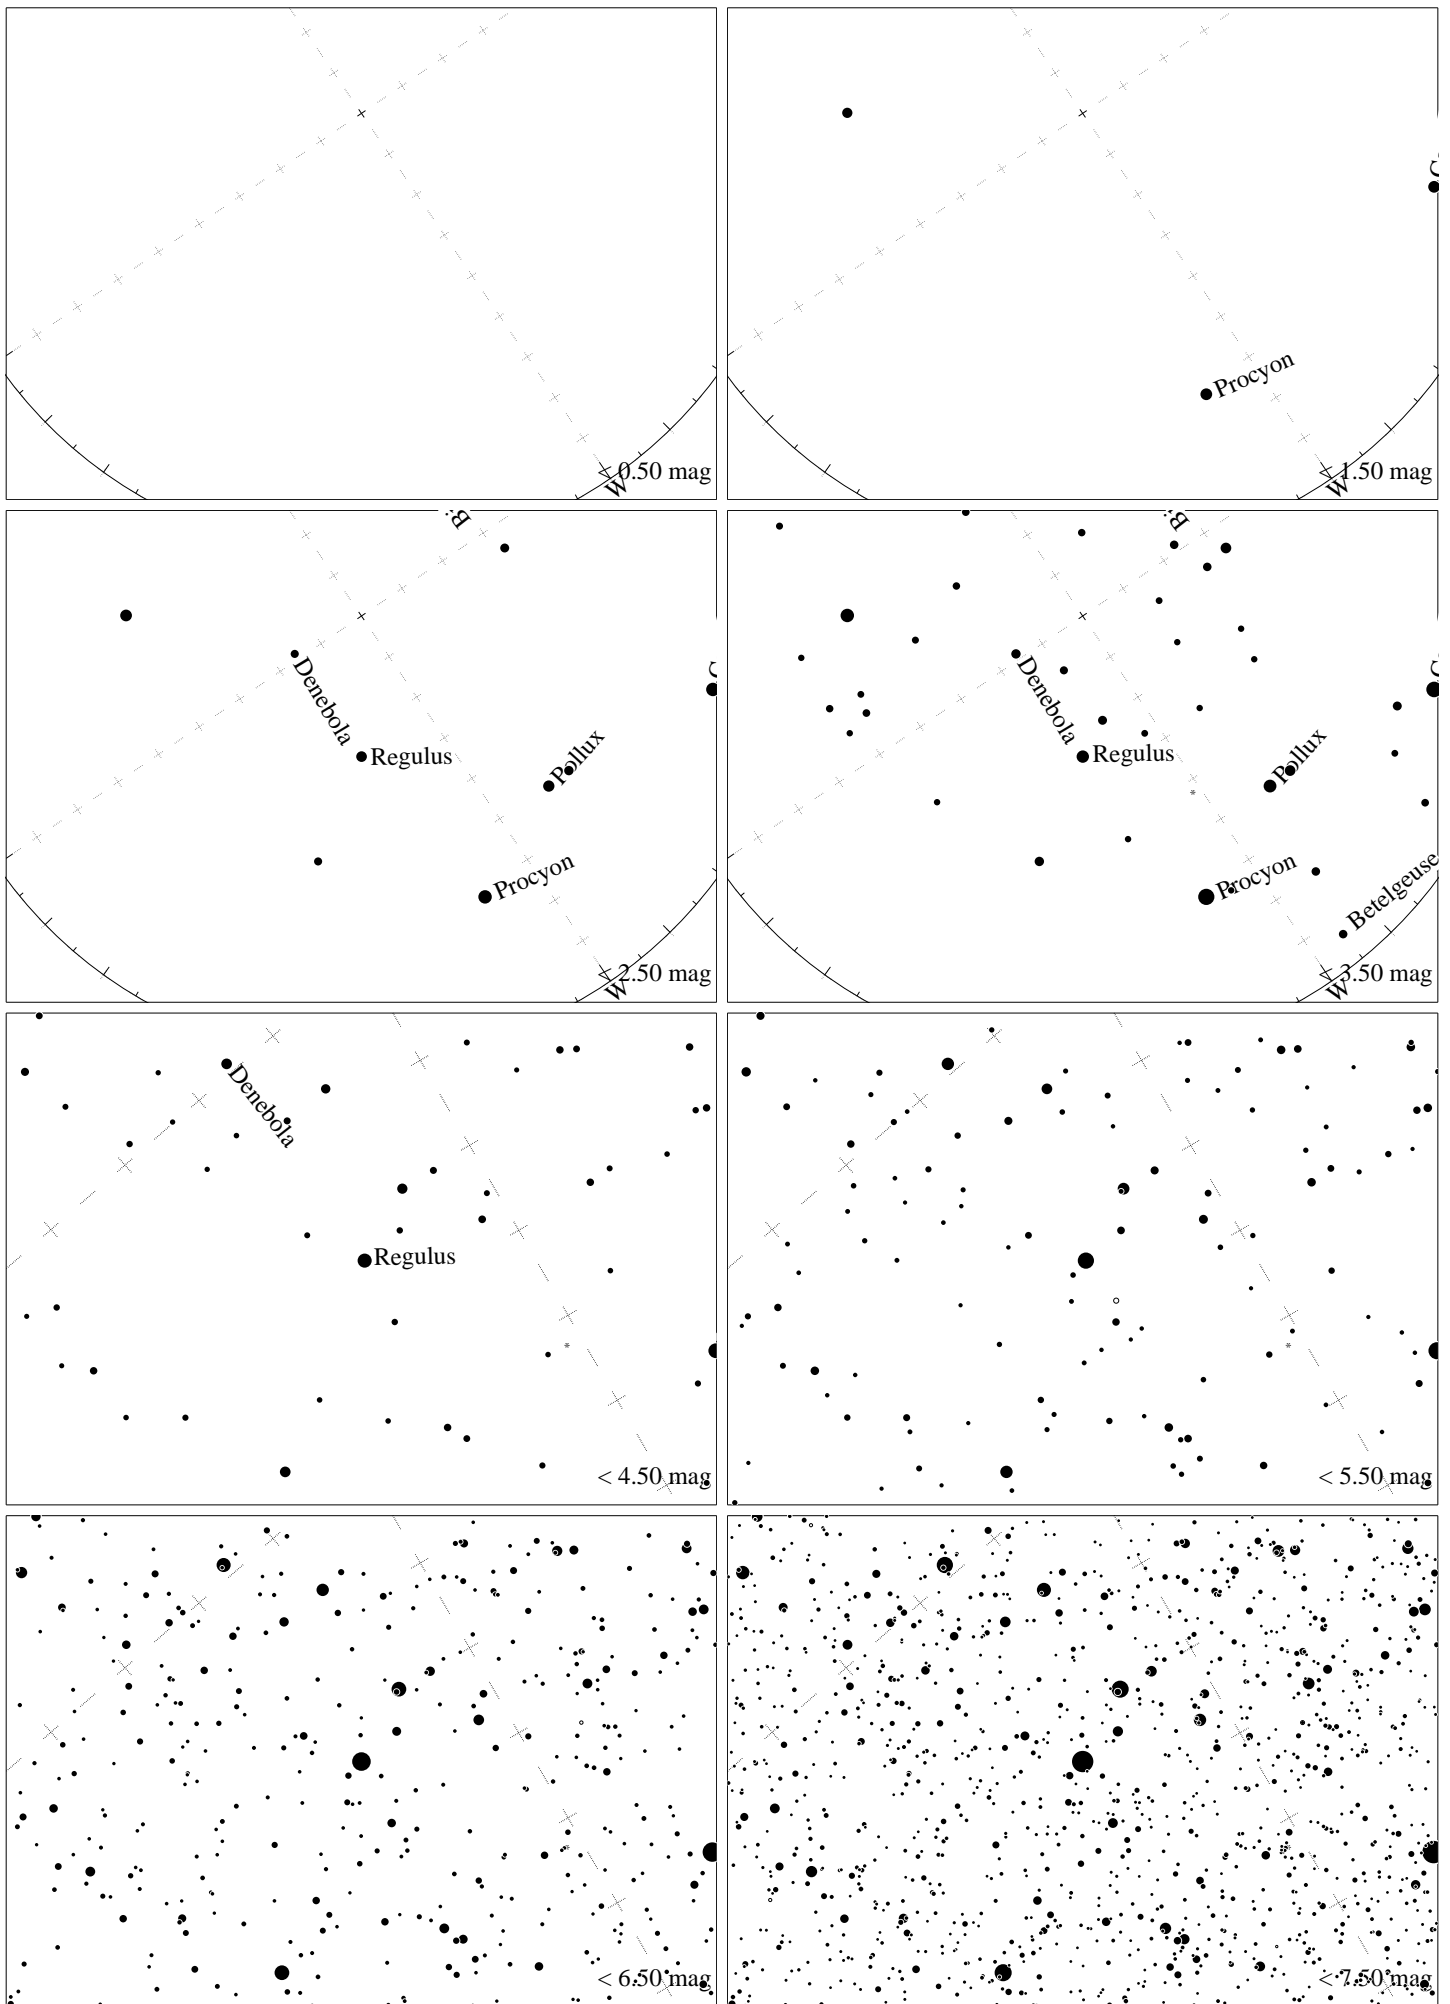

Maps for Globe at Night at latitude 30° , 2024-04-04, 21 h local time (Sun at -33°), transparent air. Lines from N(E,S,W) to zenith shown (crosses each 10°). Regulus (α Leonis) is 12° to the left from S, at 72° height. Detailed maps 50° vertically, the first four maps 100° . *Jan Hollan maps, CzechGlobe*

Maps for Globe at Night at latitude 30° , 2024-05-02, 21 h local time (Sun at -28°), transparent air. Lines from N(E,S,W) to zenith shown (crosses each 10°). Regulus (α Leonis) is 56° to the right from S, at 61° height. Detailed maps 50° vertically, the first four maps 100° . *Jan Hollan maps, CzechGlobe*