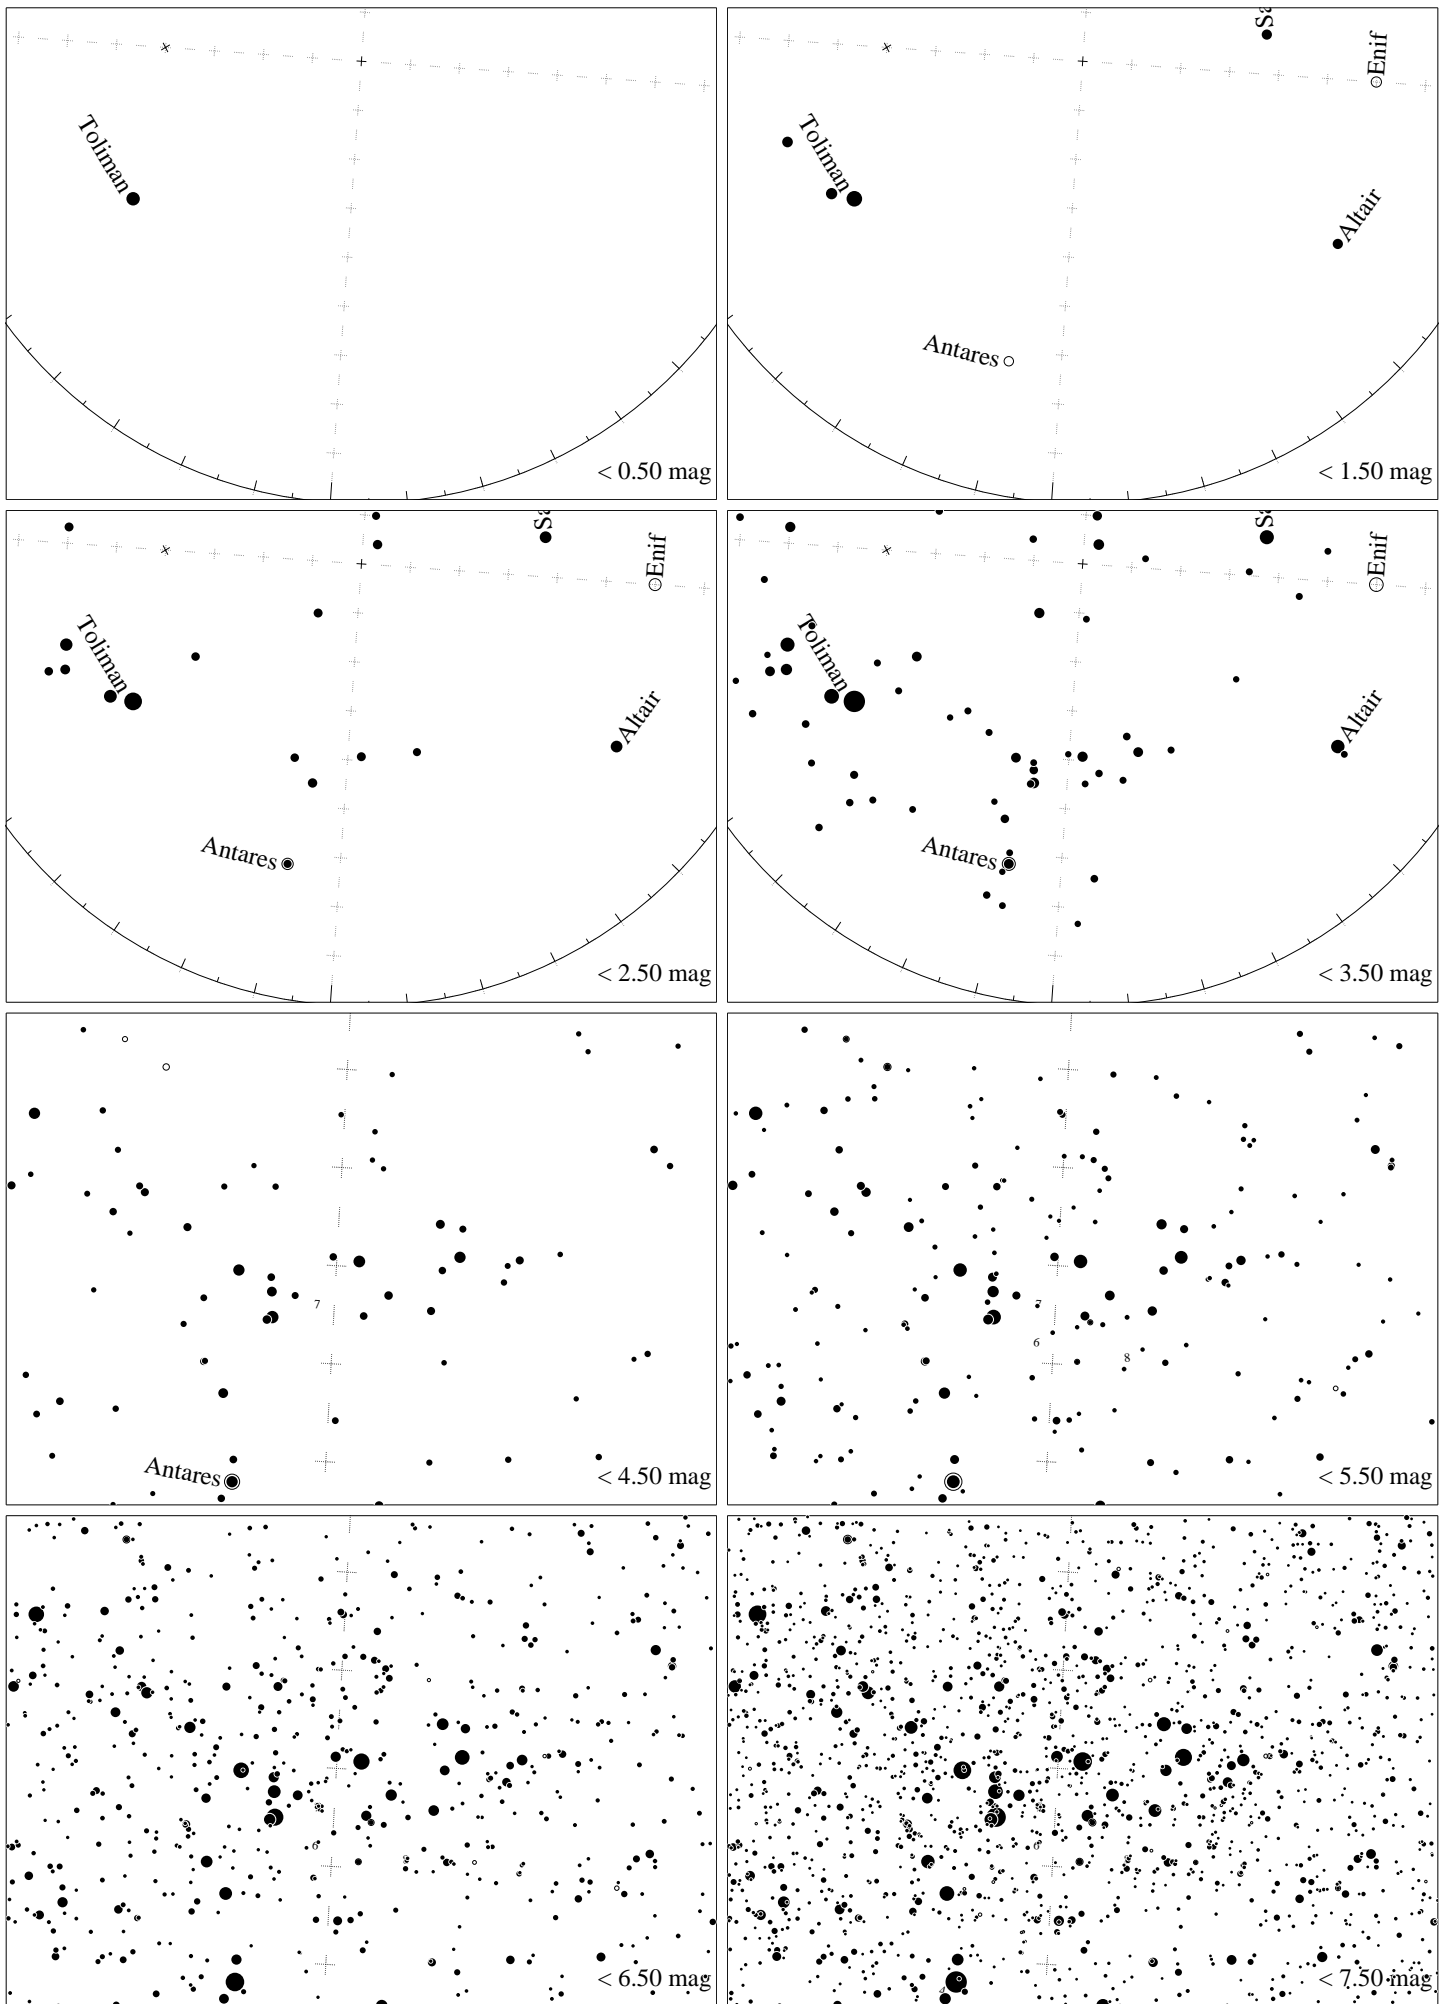

Maps for Globe at Night latitude -50° , 2023-09-03, 21 h local time (Sun at -33°), transparent air. Lines from N(E,S,W) to zenith shown (crosses each 10°). Centered on Kaus Australis (ϵ Sagittarii), which is 53° to the left from N, at 68° height. Detailed maps 50° vertically, the first four maps 100° . *Jan Hollan, CzechGlobe*

Maps for Globe at Night latitude -50° , 2023-10-02, 21 h local time (Sun at -25°), transparent air. Lines from N(E,S,W) to zenith shown (crosses each 10°). Centered on Kaus Australis (ϵ Sagittarii), which is 86° to the left from N, at 51° height. Detailed maps 50° vertically, the first four maps 100° . *Jan Hollan, CzechGlobe*