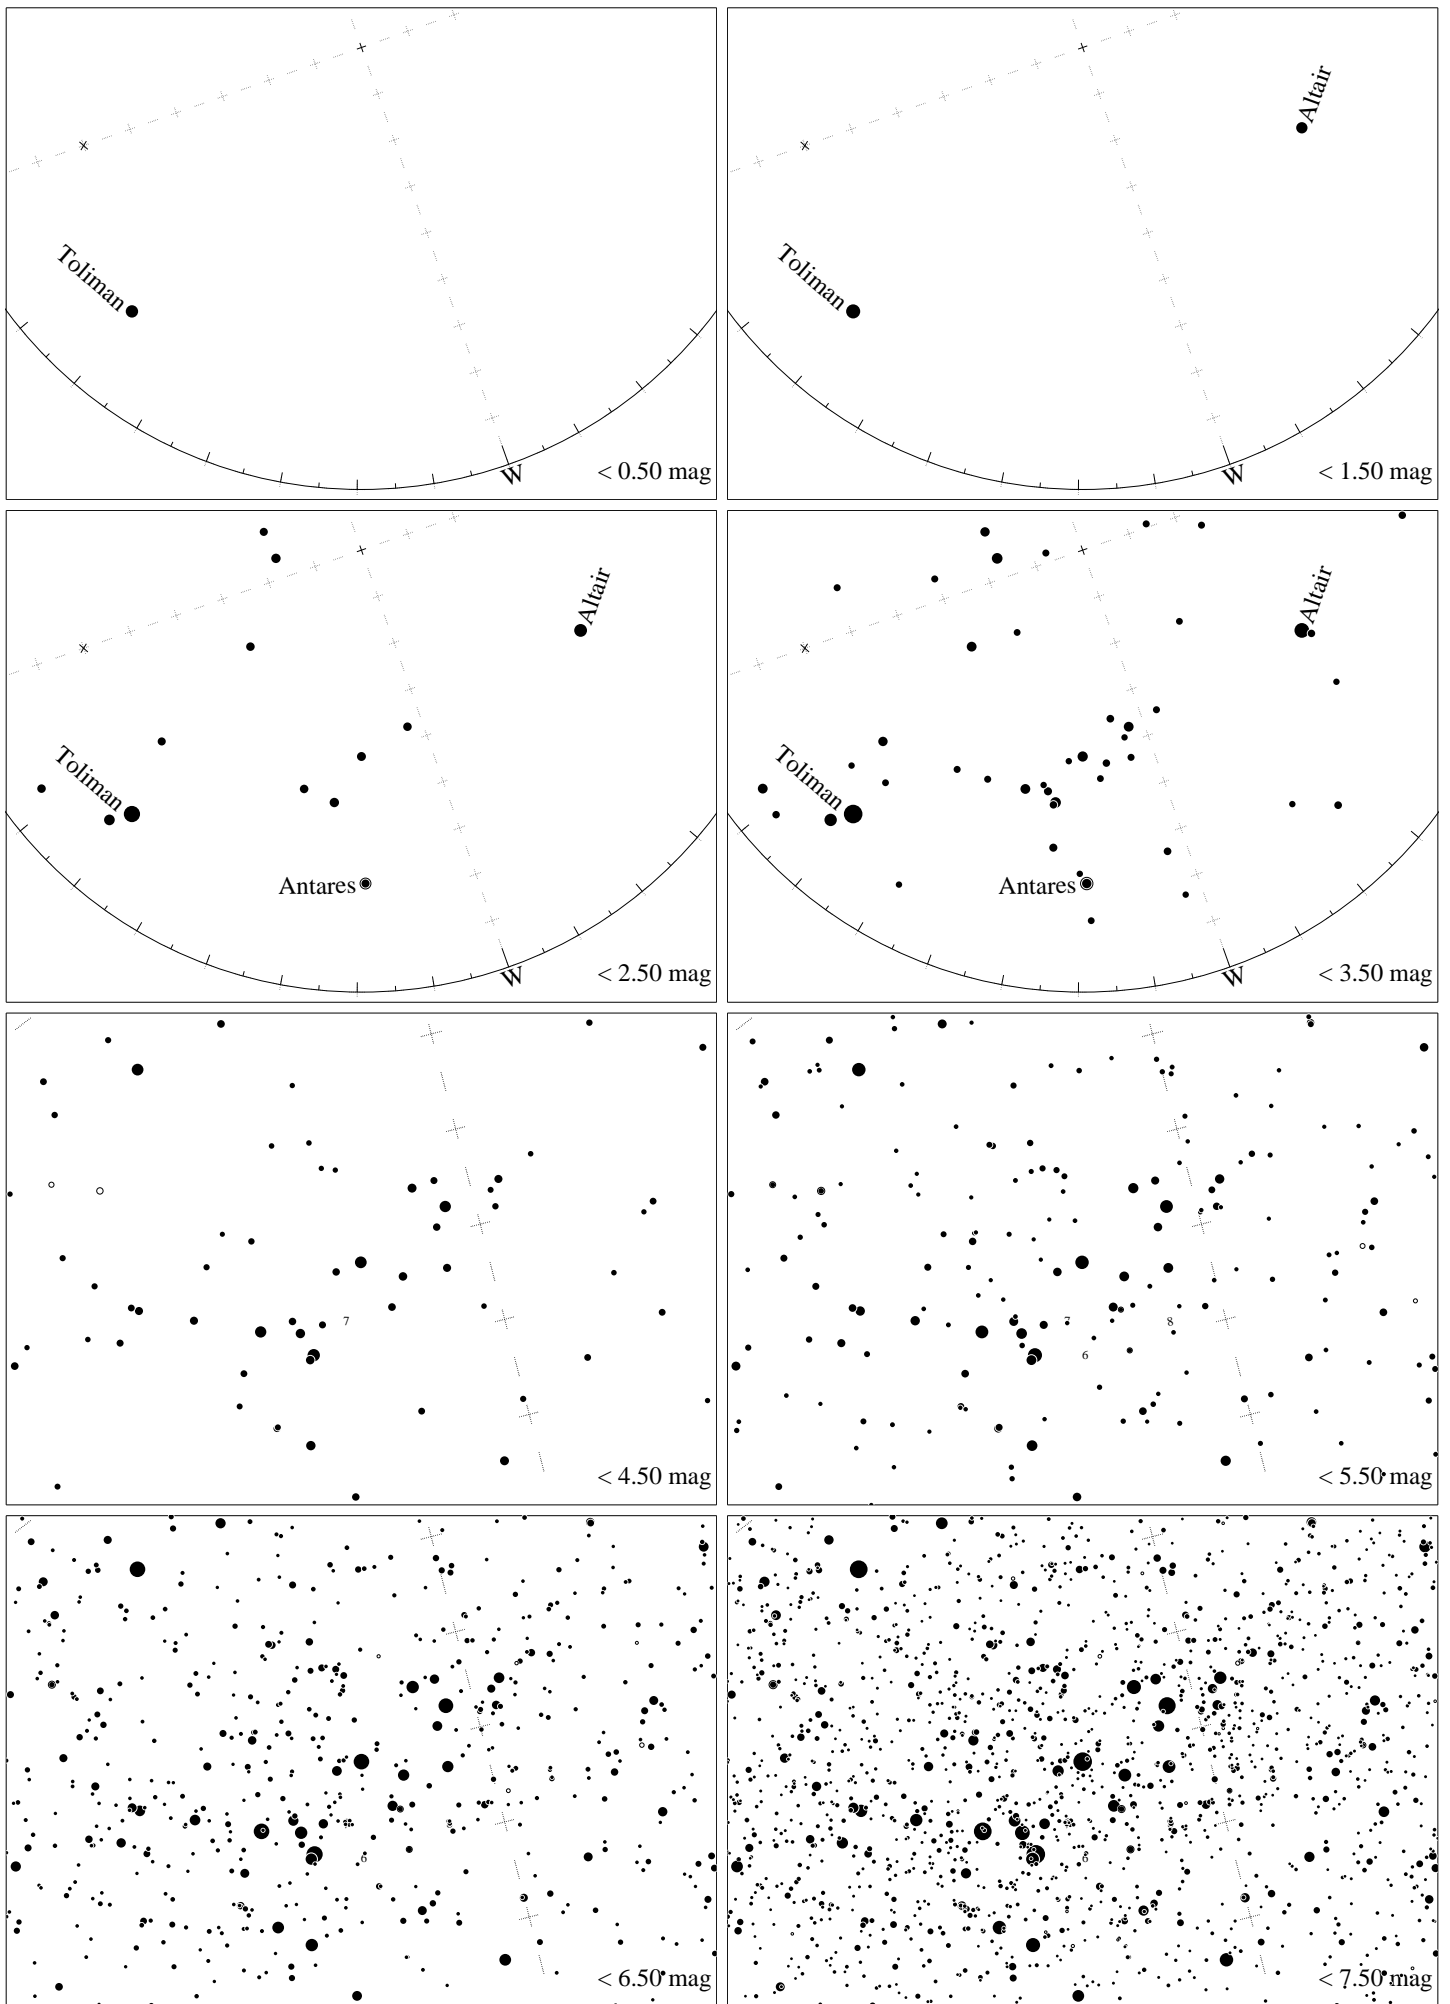

Maps for Globe at Night latitude -30° , 2023-09-03, 21 h local time (Sun at -42°), transparent air. Lines from N(E,S,W) to zenith shown (crosses each 10°). Centered on Kaus Australis (ϵ Sagittarii), which is 71° to the right from S, at 71° height. Detailed maps 50° vertically, the first four maps 100° . *Jan Hollan, CzechGlobe*

Maps for Globe at Night latitude -30° , 2023-10-02, 21 h local time (Sun at -37°), transparent air. Lines from N(E,S,W) to zenith shown (crosses each 10°). Centered on Kaus Australis (ϵ Sagittarii), which is 71° to the right from S, at 48° height. Detailed maps 50° vertically, the first four maps 100° . *Jan Hollan, CzechGlobe*