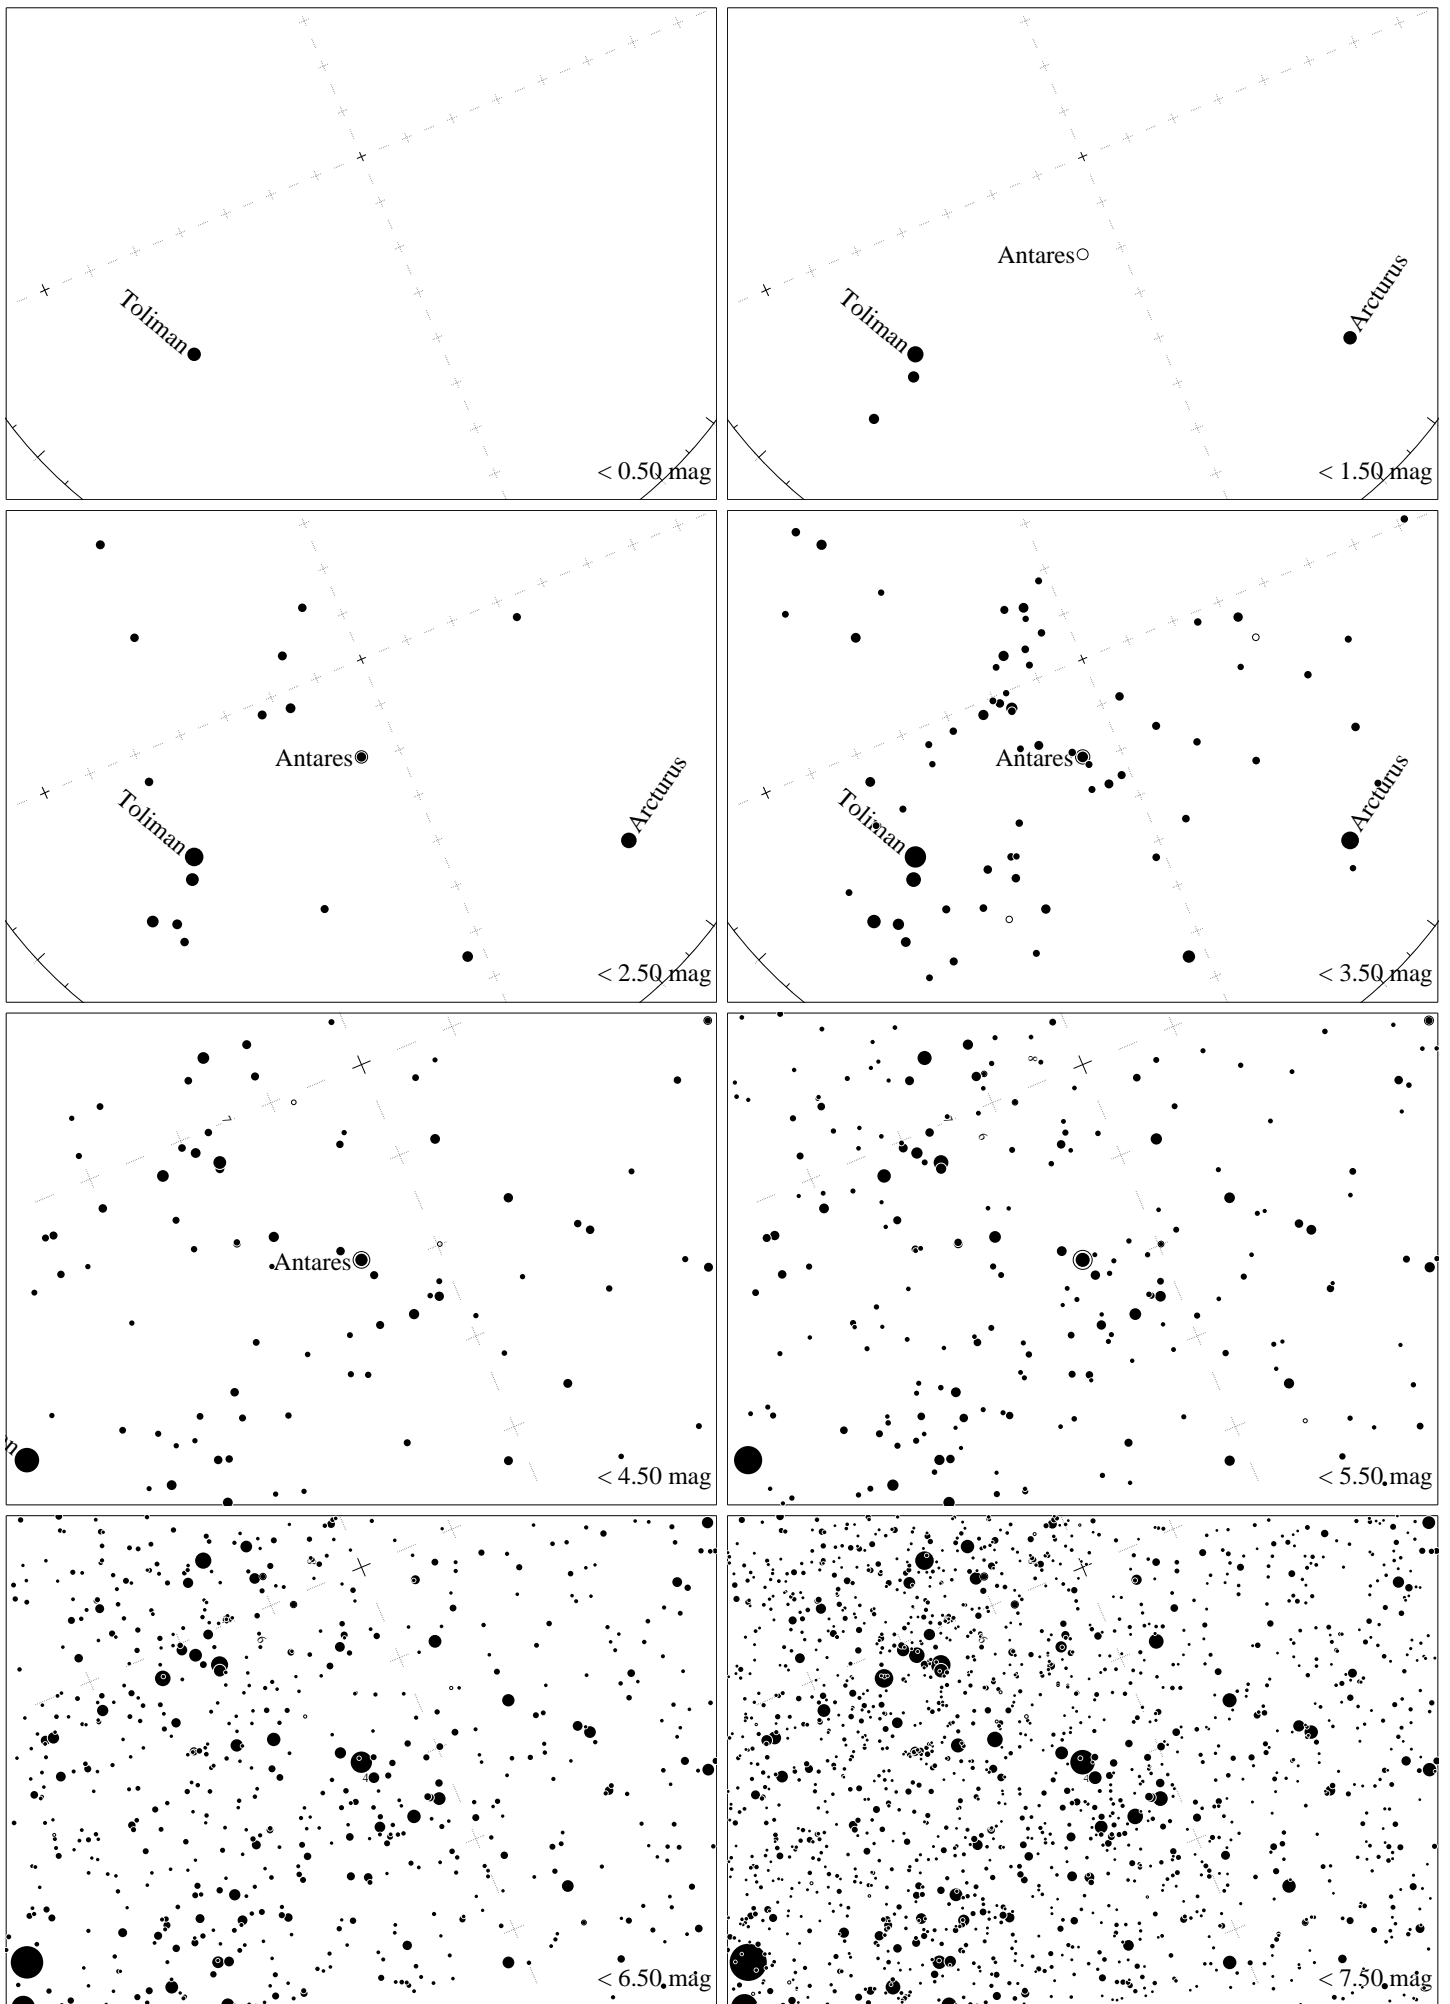

Maps for Globe at Night latitude -20° , 2023-07-05, 21 h local time (Sun at -47°), transparent air. Lines from N(E,S,W) to zenith shown (crosses each 10°). Centered on Antares (α Scorpii), which is 51° to the left from S, at 79° height. Detailed maps 50° vertically, the first four maps 100° . *Jan Hollan, CzechGlobe*

Maps for Globe at Night latitude -20° , 2023-08-04, 21 h local time (Sun at -46°), transparent air. Lines from N(E,S,W) to zenith shown (crosses each 10°). Centered on Antares (α Scorpii), which is 67° to the right from S, at 70° height. Detailed maps 50° vertically, the first four maps 100° . *Jan Hollan, CzechGlobe*