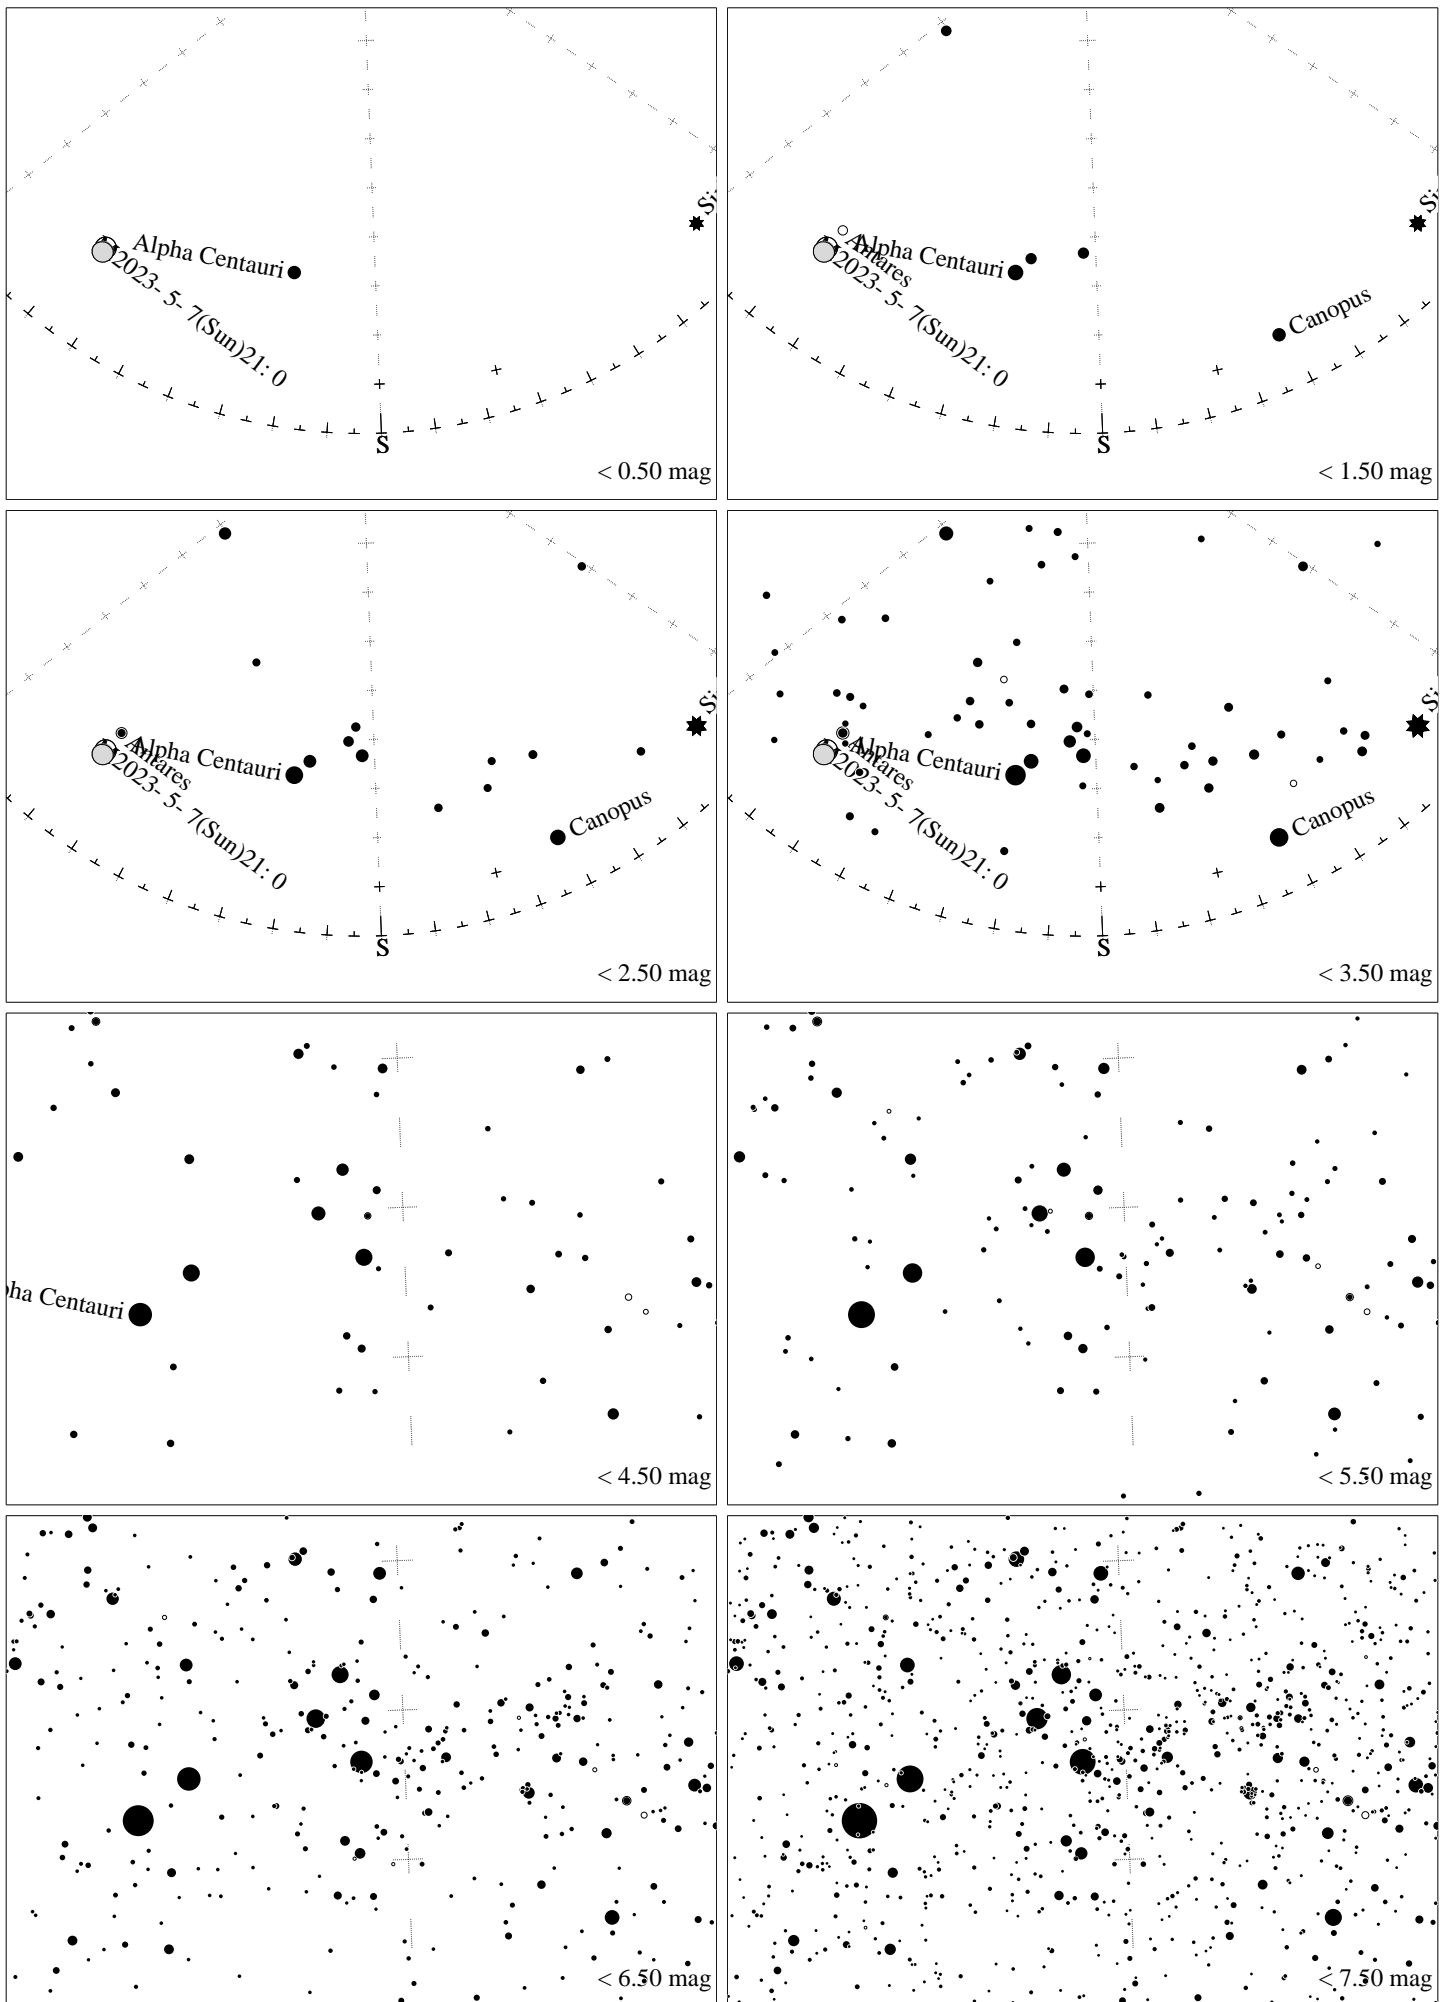

Maps for Globe at Night latitude -10° , 2023-04-08, 21 h local time (Sun at -45°), transparent air. Central star Acrux (the brightest one in the Cross) is 18° left from the south, at 31° height. Detailed maps 33° vertically, the first four maps 100° . *Jan Hollan, CzechGlobe*

Maps for Globe at Night latitude -10° , 2023-05-07, 21 h local time (Sun at -47°), transparent air. Central star Acrux (the brightest one in the Cross) is 4° left from the south, at 37° height. Detailed maps 33° vertically, the first four maps 100° . Jan Hollan, CzechGlobe

Maps for Globe at Night latitude -10° , 2023-06-06, 21 h local time (Sun at -46°), transparent air. Central star Acrux (the brightest one in the Cross) is 12° left from the south, at 34° height. Detailed maps 33° vertically, the first four maps 100° . *Jan Hollan, CzechGlobe*