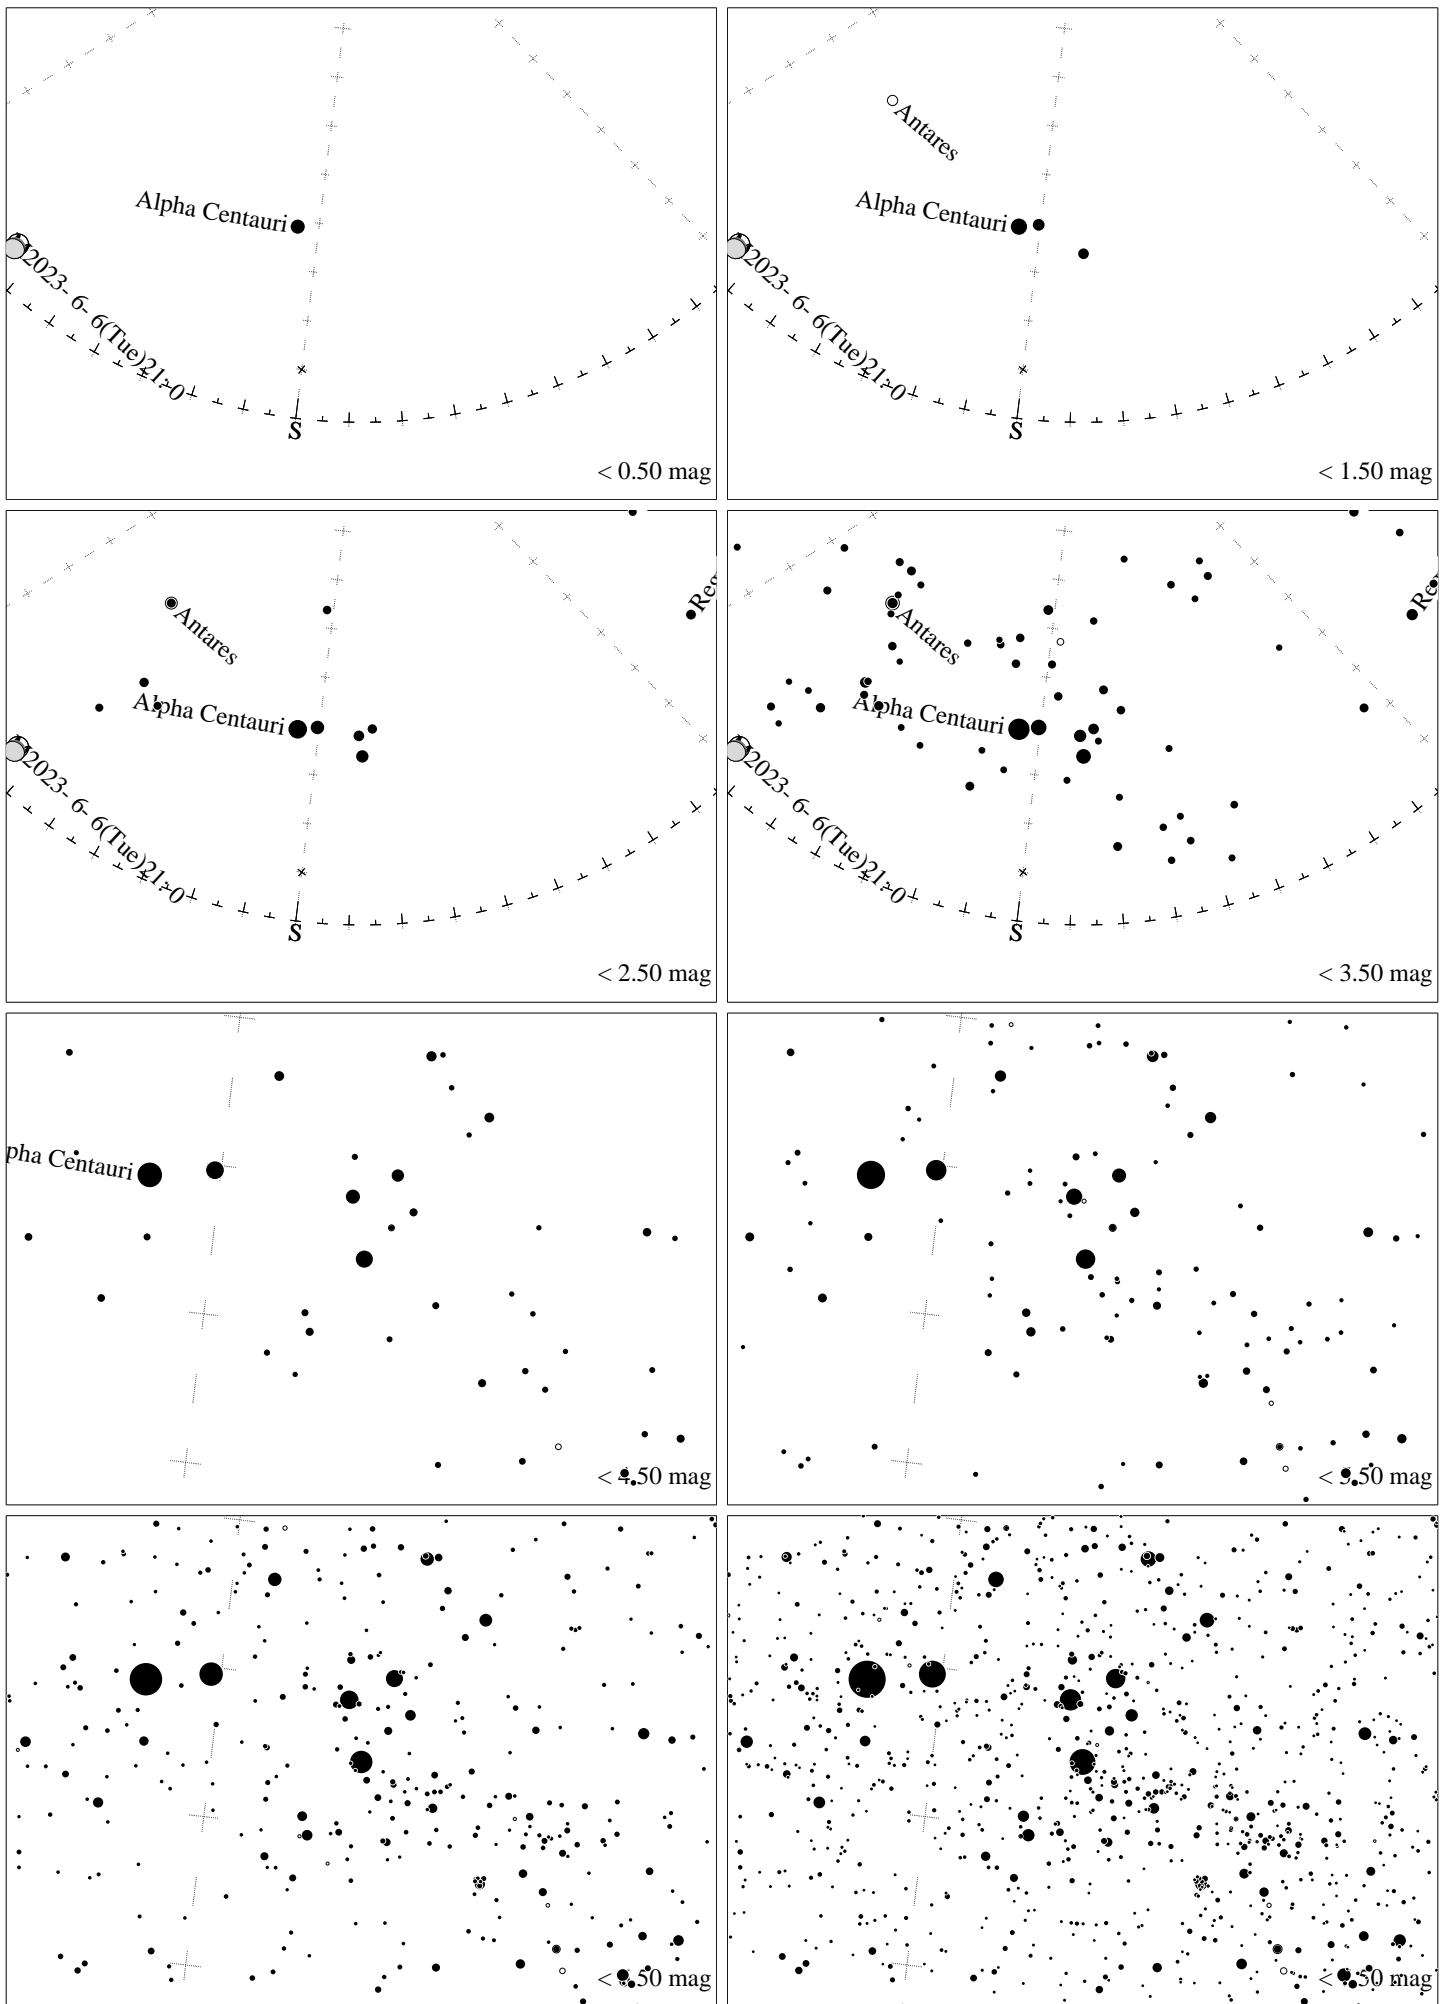

Maps for Globe at Night latitude -10° , 2023-04-08, 21 h local time (Sun at -45°), transparent air. Central star Acrux (the brightest one in the Cross) is 18° left from the south, at 31° height. Detailed maps 33° vertically, the first four maps 100° . *Jan Hollan, CzechGlobe*

Maps for Globe at Night latitude -10° , 2023-05-07, 21 h local time (Sun at -47°), transparent air. Central star Acrux (the brightest one in the Cross) is 4° left from the south, at 37° height. Detailed maps 33° vertically, the first four maps 100° . Jan Hollan, CzechGlobe

Maps for Globe at Night latitude -10° , 2023-06-06, 21 h local time (Sun at -46°), transparent air. Central star Acrux (the brightest one in the Cross) is 12° left from the south, at 34° height. Detailed maps 33° vertically, the first four maps 100° . *Jan Hollan, CzechGlobe*