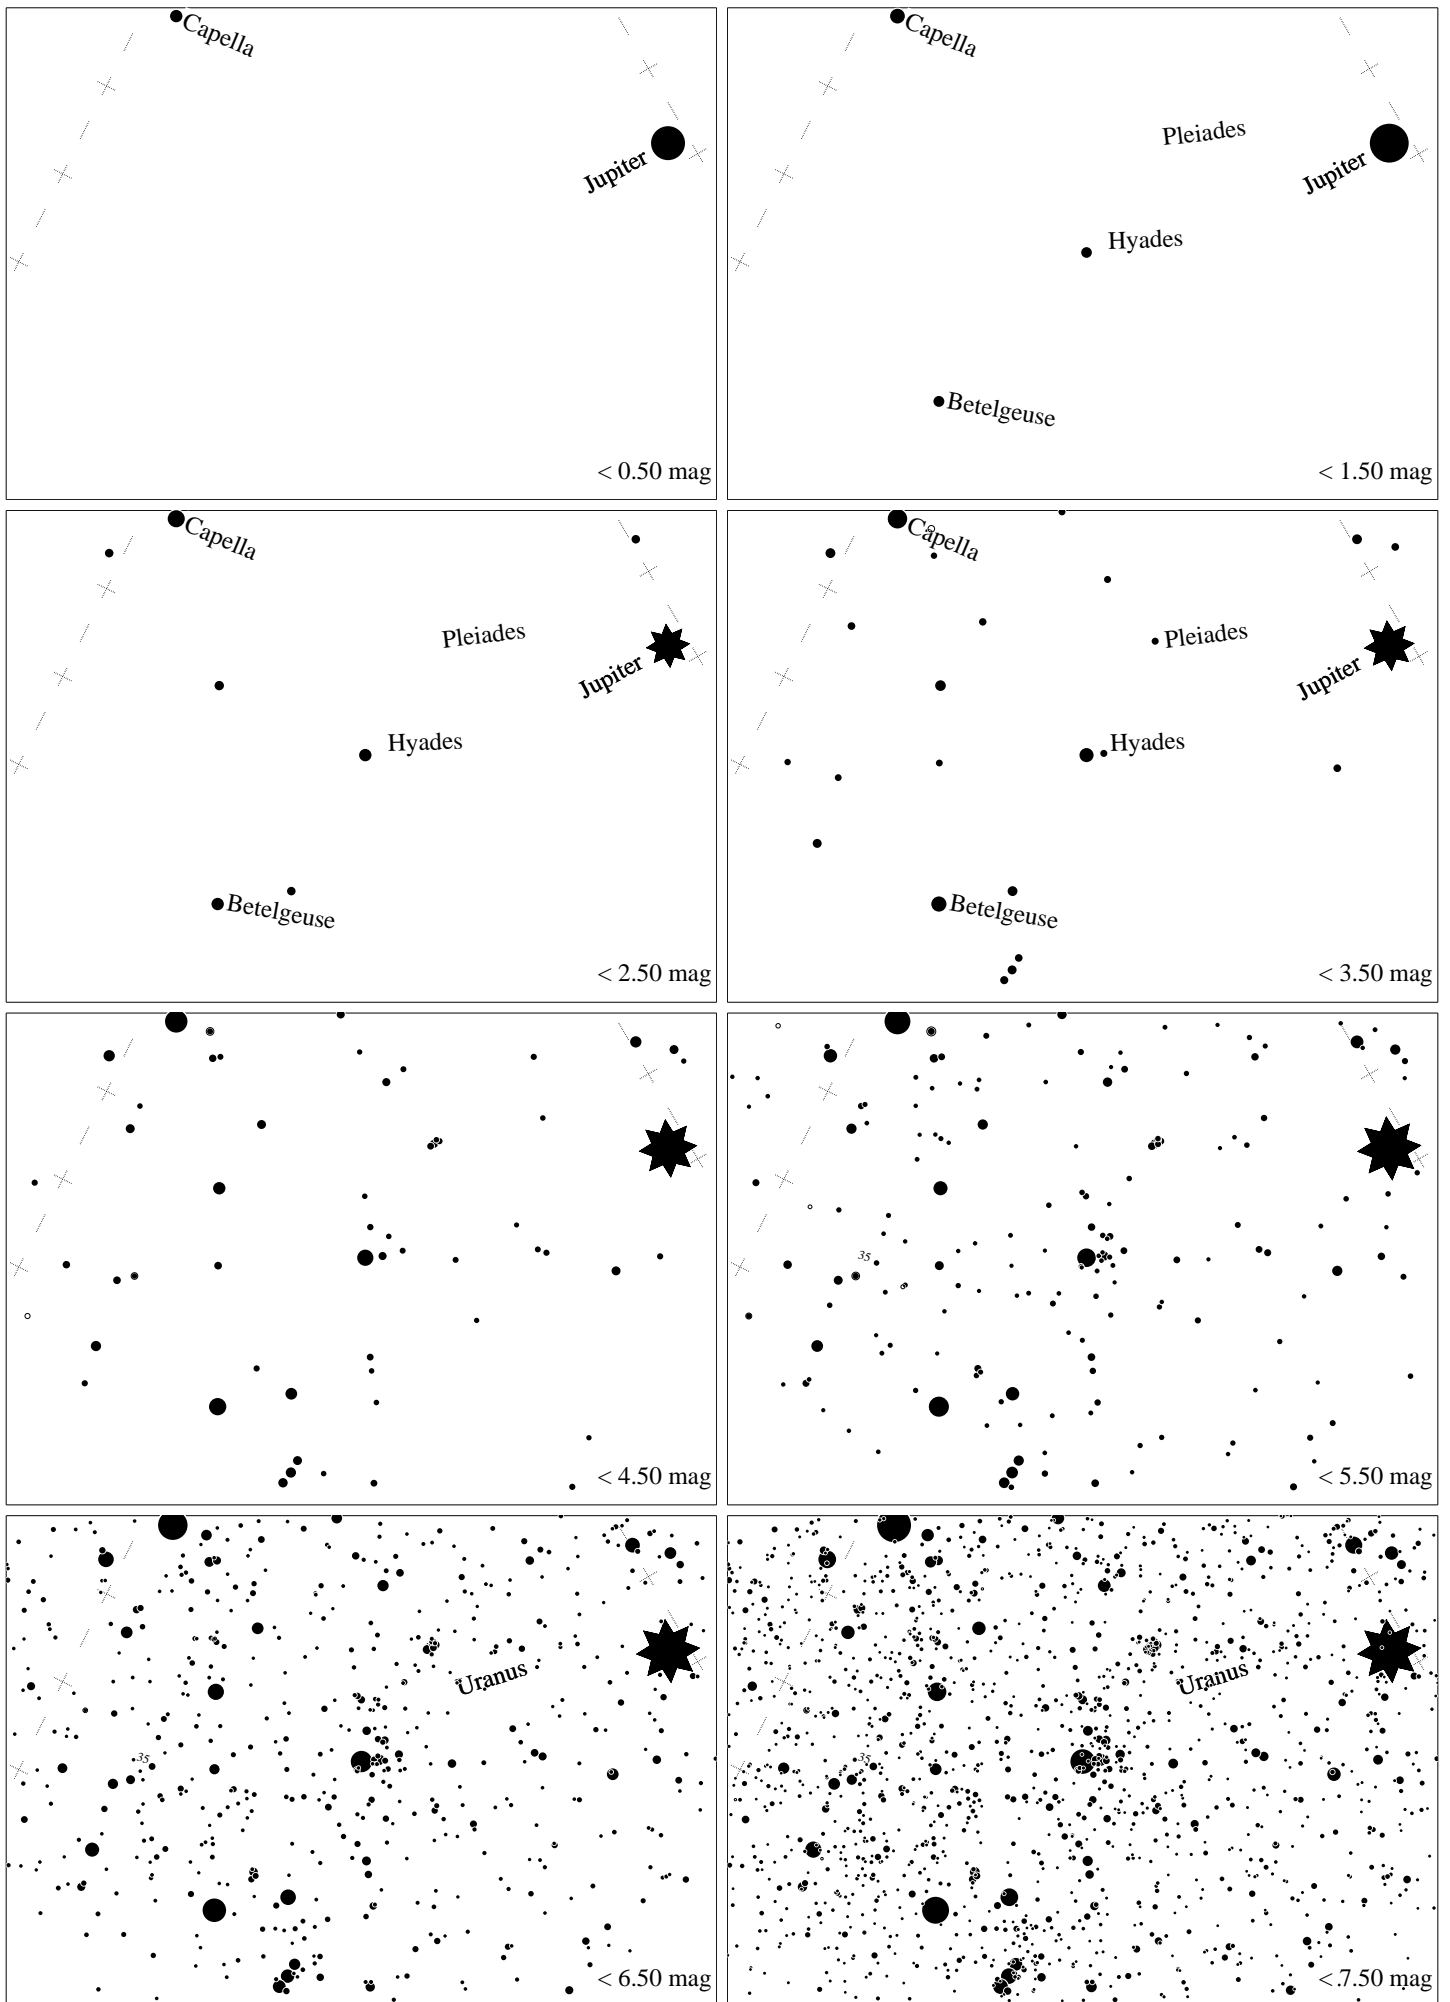

Maps for Globe at Night at latitude 60° , 2023-01-18, 21 h local time (Sun at -38°), transparent air. Lines from N(E,S,W) to zenith shown (crosses each 10°). Aldebaran is 5° to the right from S, at 46° height. Star cluster M35 marked when appropriate. Map vertical size is 50° . *Jan Hollan maps, CzechGlobe*

Maps for Globe at Night at latitude 60° , 2023-12-08, 21 h local time (Sun at -42°), transparent air. Lines from N(E,S,W) to zenith shown (crosses each 10°). Aldebaran is 48° to the left from S, at 39° height. Star cluster M35 marked when appropriate. Map vertical size is 50° . *Jan Hollan maps, CzechGlobe*