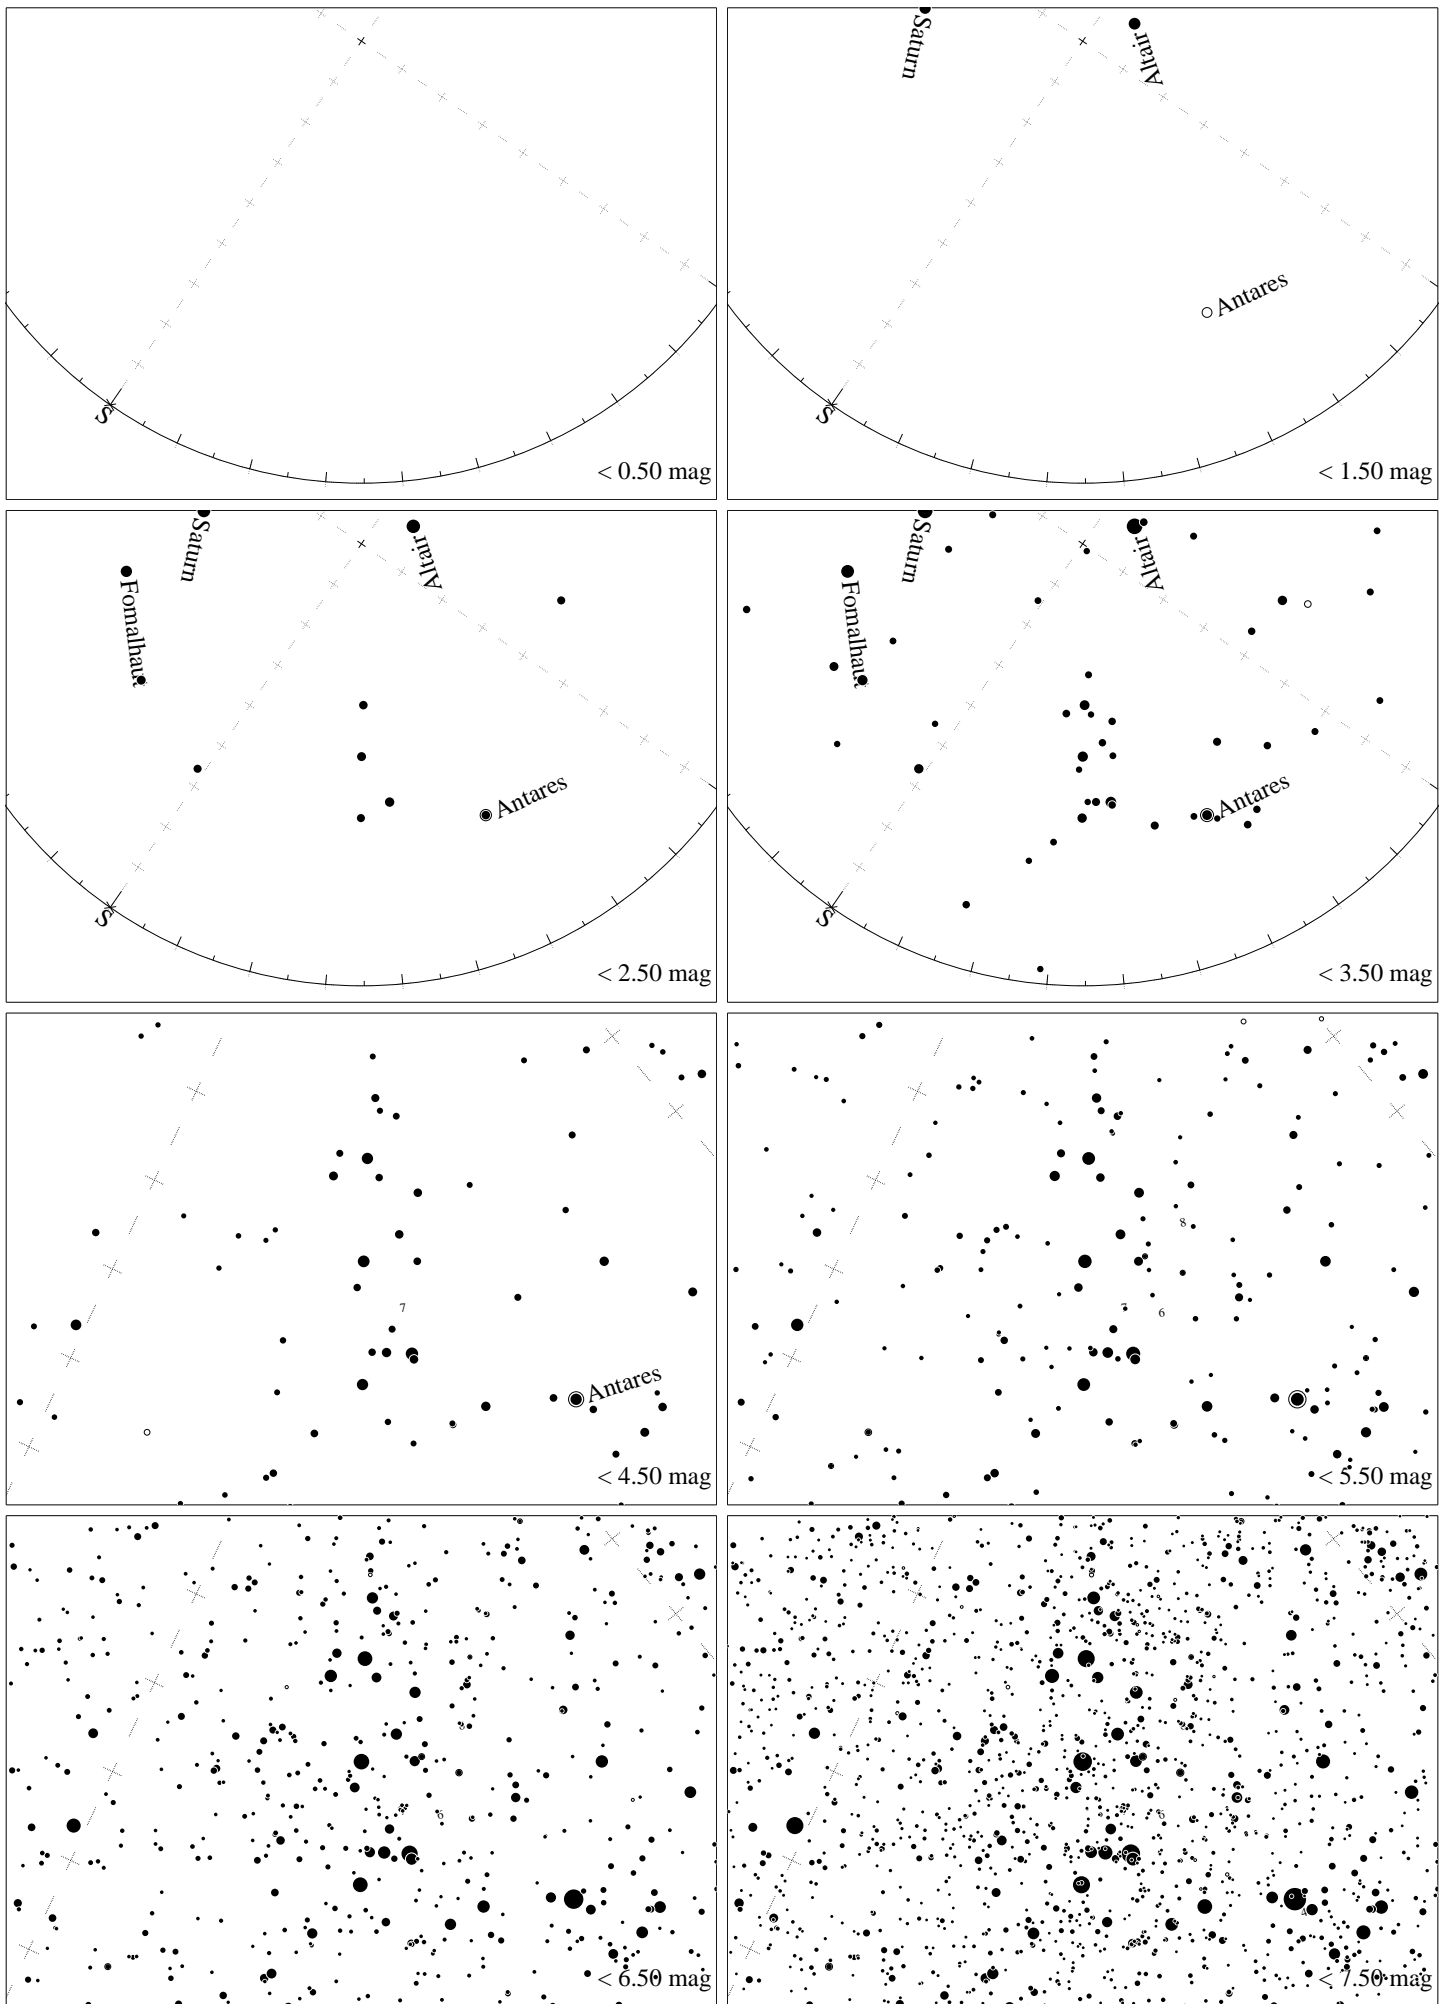

Maps for Globe at Night latitude 0° , 2023-08-12, 21 h local time (Sun at -42°), transparent air. Lines from N(E,S,W) to zenith shown (crosses each 10°). Centered on Kaus Australis (ϵ Sagittarii), which is 1° to the left from S, at 56° height. Detailed maps 50° vertically, the first four maps 100° . *Jan Hollan, CzechGlobe*

Maps for Globe at Night latitude 0° , 2023-09-10, 21 h local time (Sun at -46°), transparent air. Lines from N(E,S,W) to zenith shown (crosses each 10°). Centered on Kaus Australis (ϵ Sagittarii), which is 35° to the right from S, at 47° height. Detailed maps 50° vertically, the first four maps 100° . *Jan Hollan, CzechGlobe*