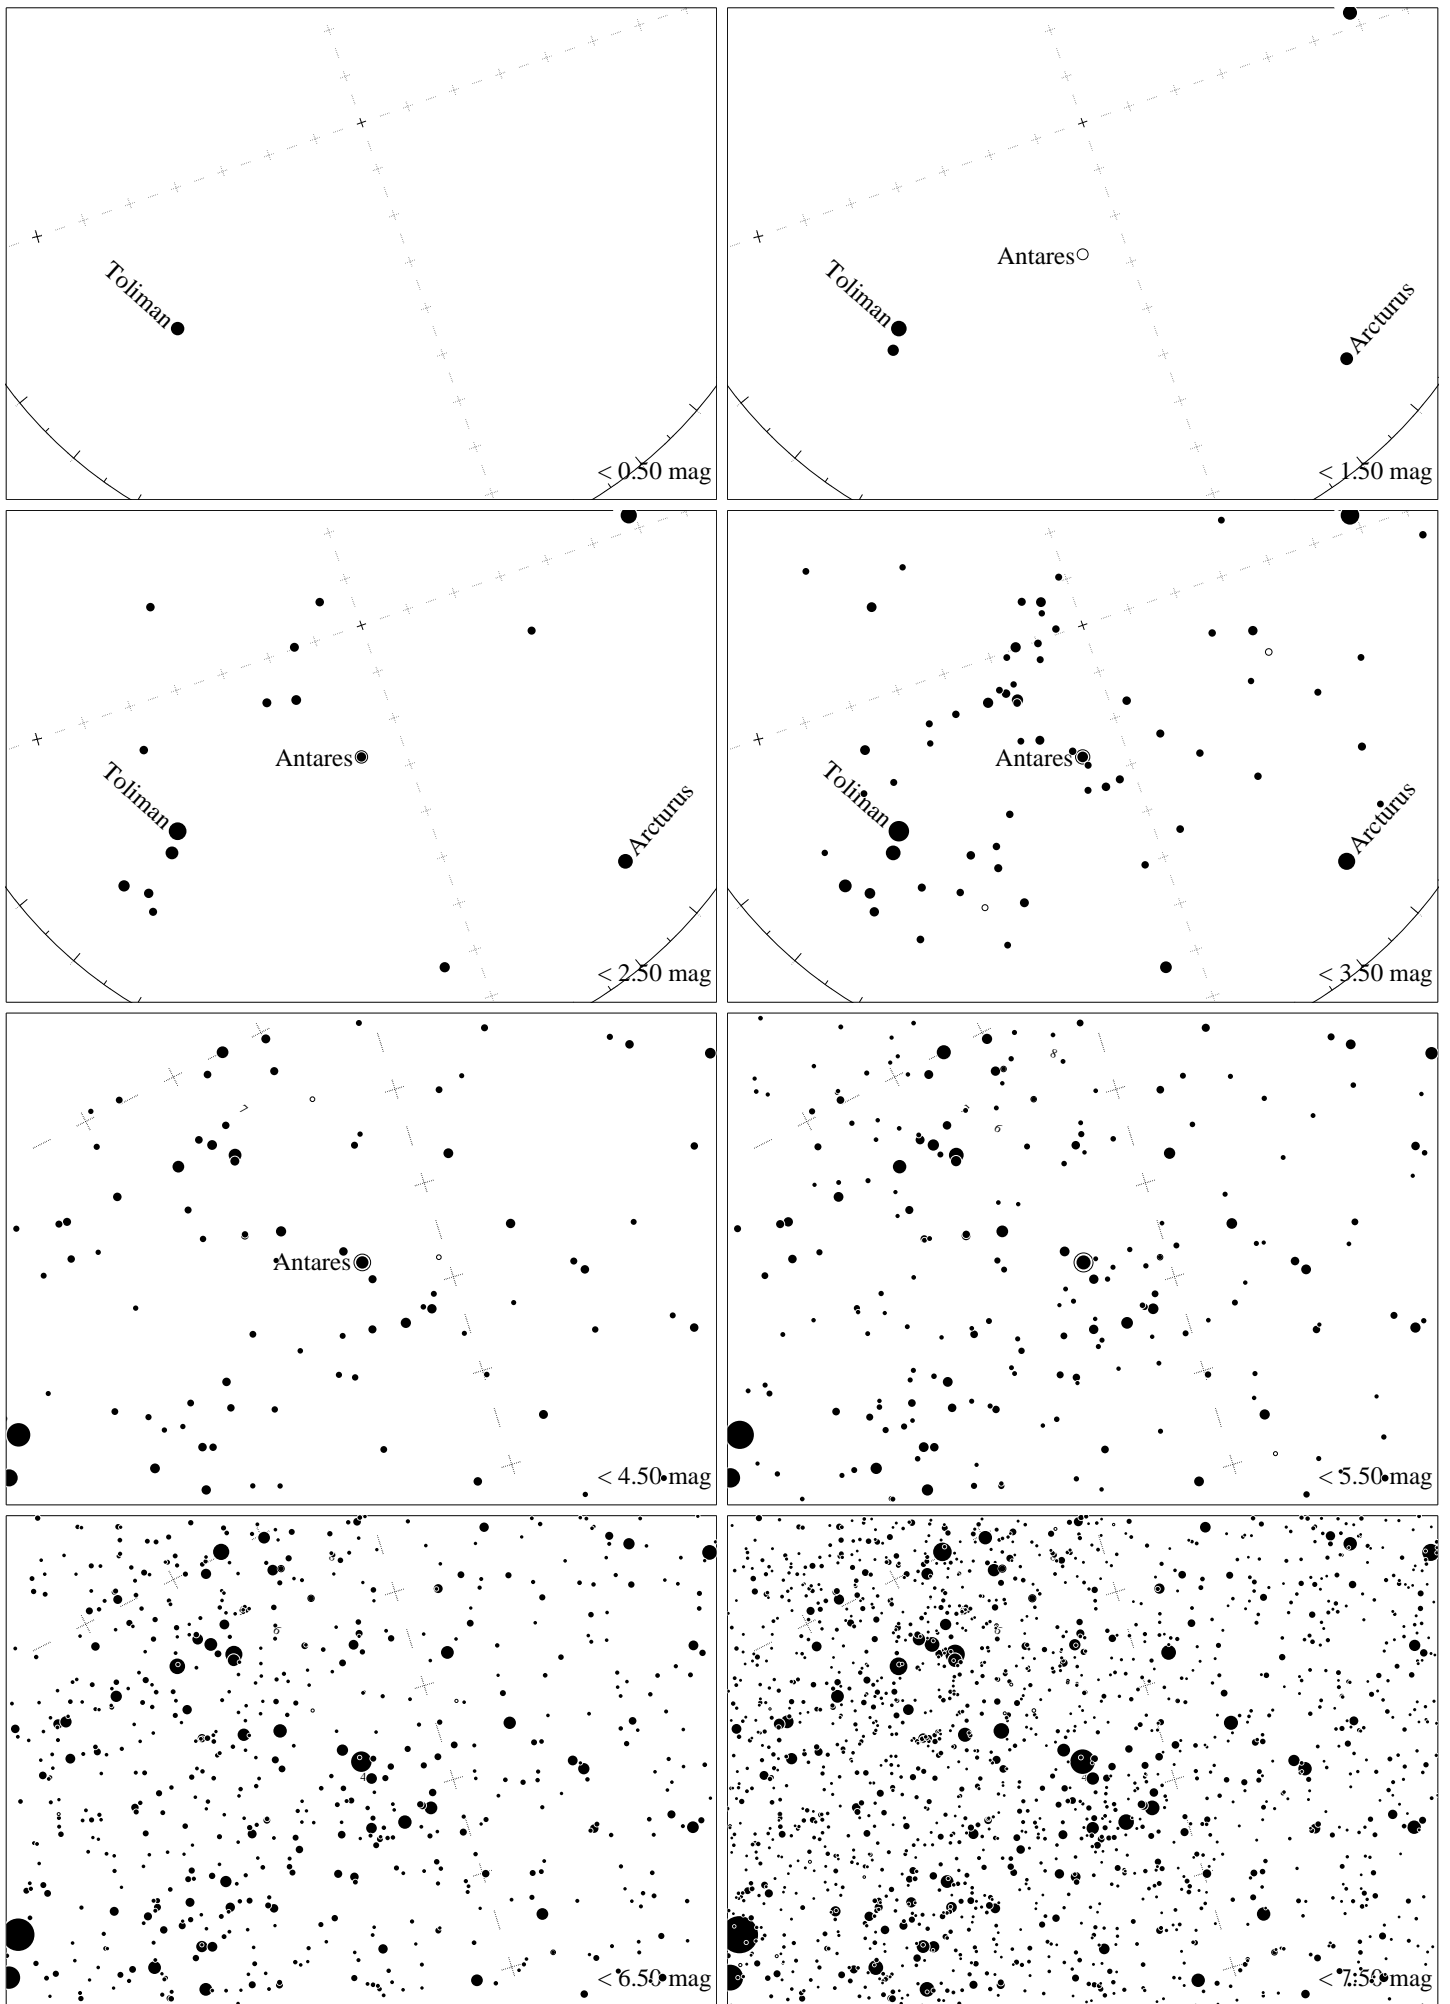

Maps for Globe at Night latitude -20° , 2023-07-13, 21 h local time (Sun at -47°), transparent air. Lines from N(E,S,W) to zenith shown (crosses each 10°). Centered on Antares (α Scorpii), which is 10° to the left from S, at 83° height. Detailed maps 50° vertically, the first four maps 100° . *Jan Hollan, CzechGlobe*

Maps for Globe at Night latitude -20° , 2023-08-12, 21 h local time (Sun at -46°), transparent air. Lines from N(E,S,W) to zenith shown (crosses each 10°). Centered on Antares (α Scorpii), which is 71° to the right from S, at 63° height. Detailed maps 50° vertically, the first four maps 100° . *Jan Hollan, CzechGlobe*