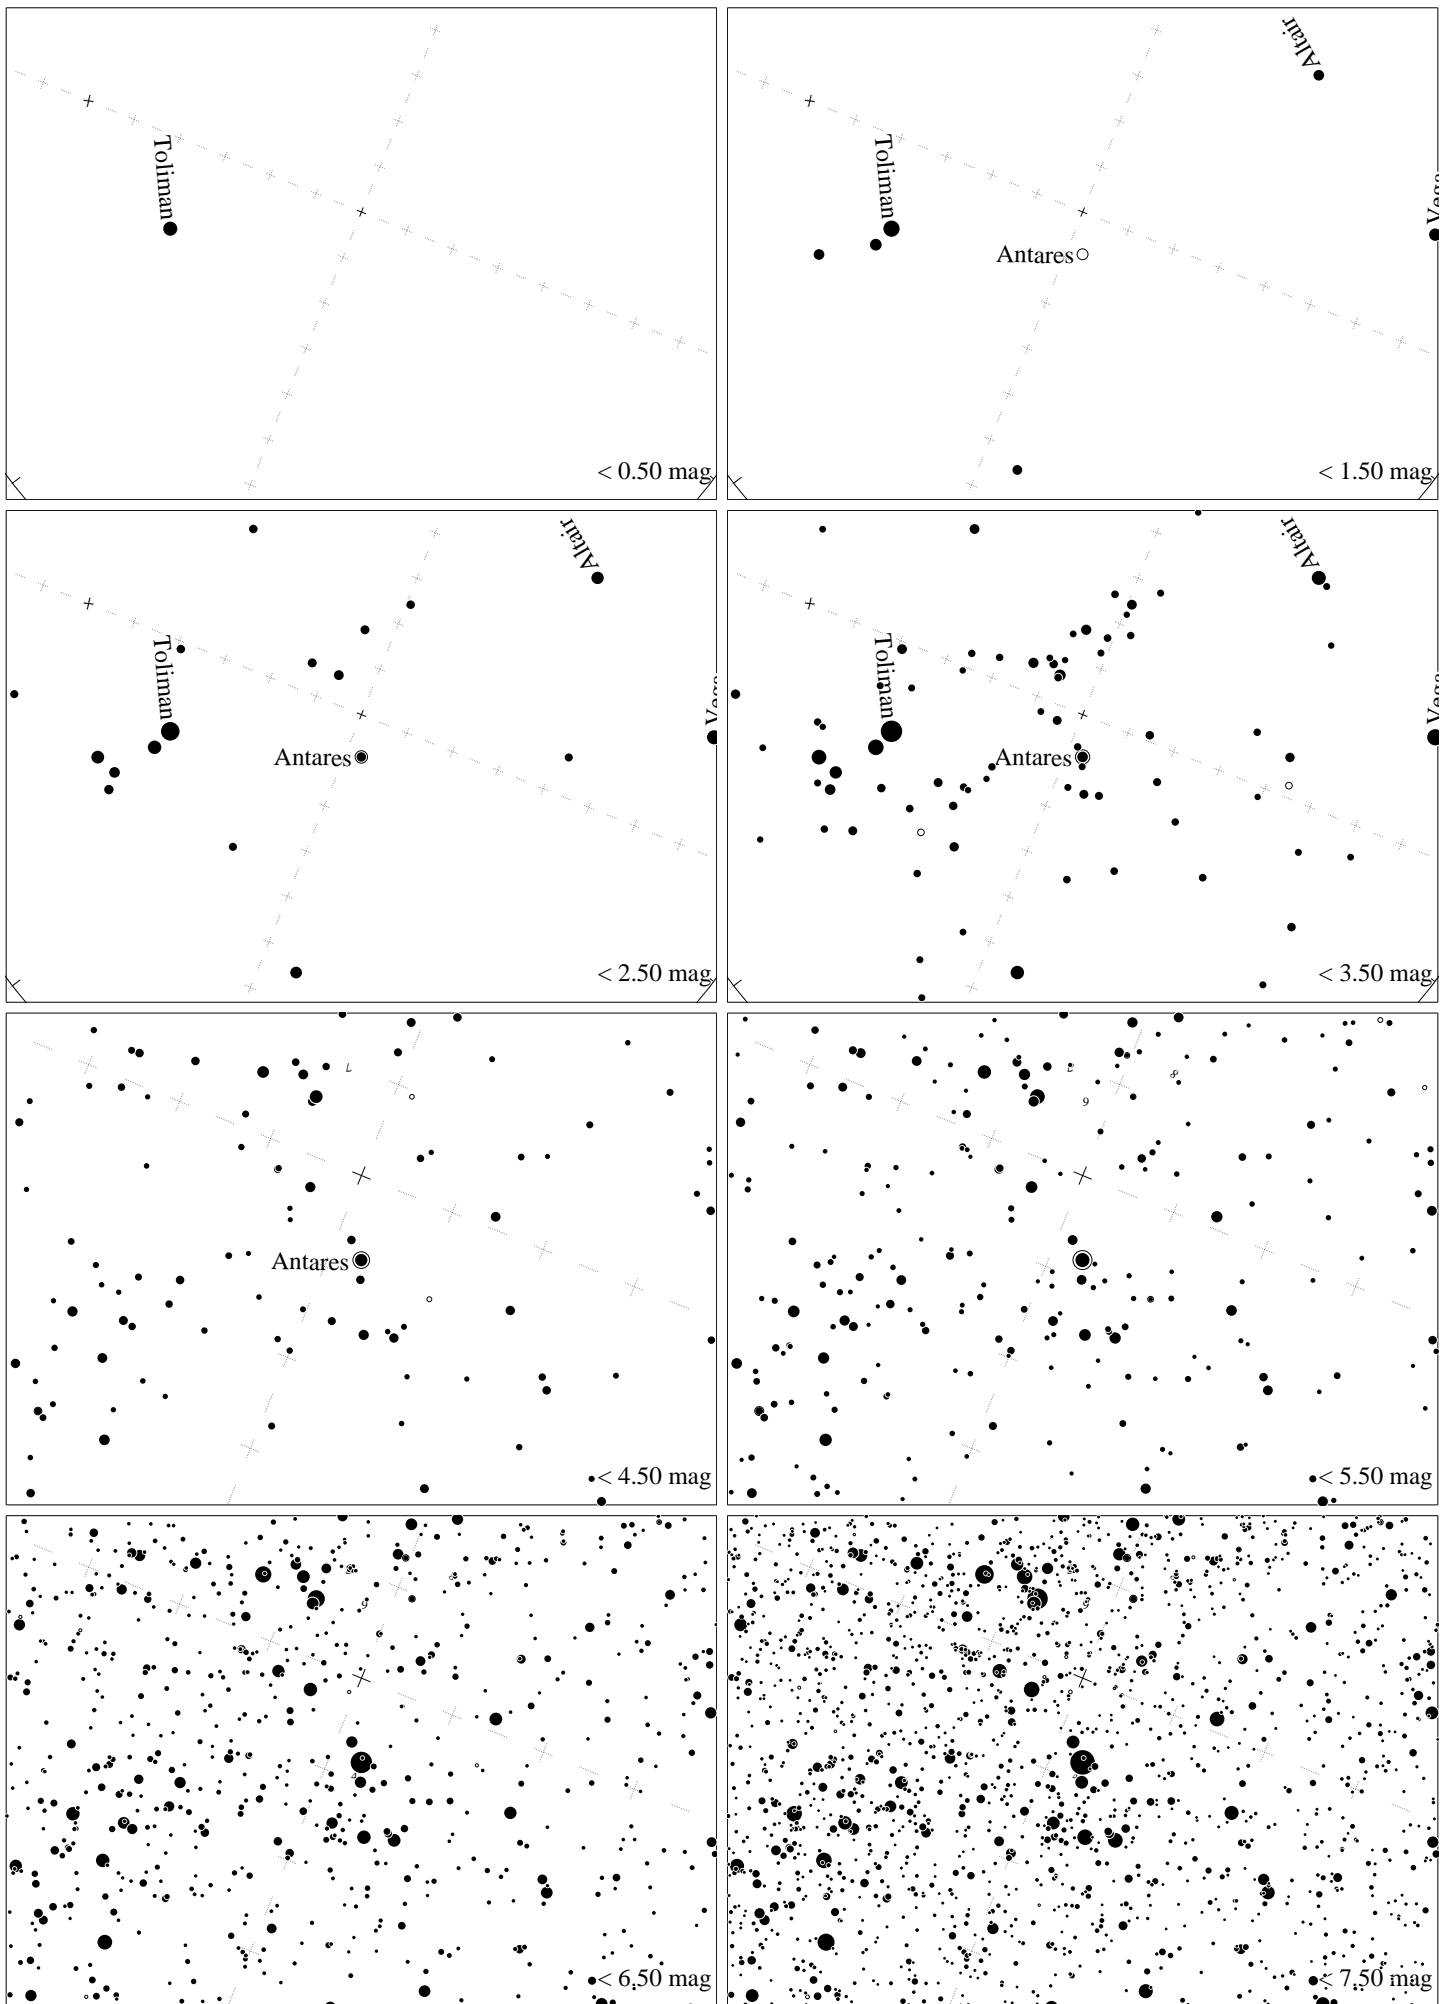

Maps for Globe at Night latitude -30° , 2022-06-23, 21 h local time (Sun at -49°), transparent air. Lines from N(E,S,W) to zenith shown (crosses each 10°). Centered on Antares (α Scorpii), which is 84° to the right from N, at 71° height. Detailed maps 50° vertically, the first four maps 100° . *Jan Hollan, CzechGlobe*

Maps for Globe at Night latitude -30° , 2022-07-23, 21 h local time (Sun at -47°), transparent air. Lines from N(E,S,W) to zenith shown (crosses each 10°). Centered on Antares (α Scorpii), which is 68° to the left from N, at 81° height. Detailed maps 50° vertically, the first four maps 100° . *Jan Hollan, CzechGlobe*