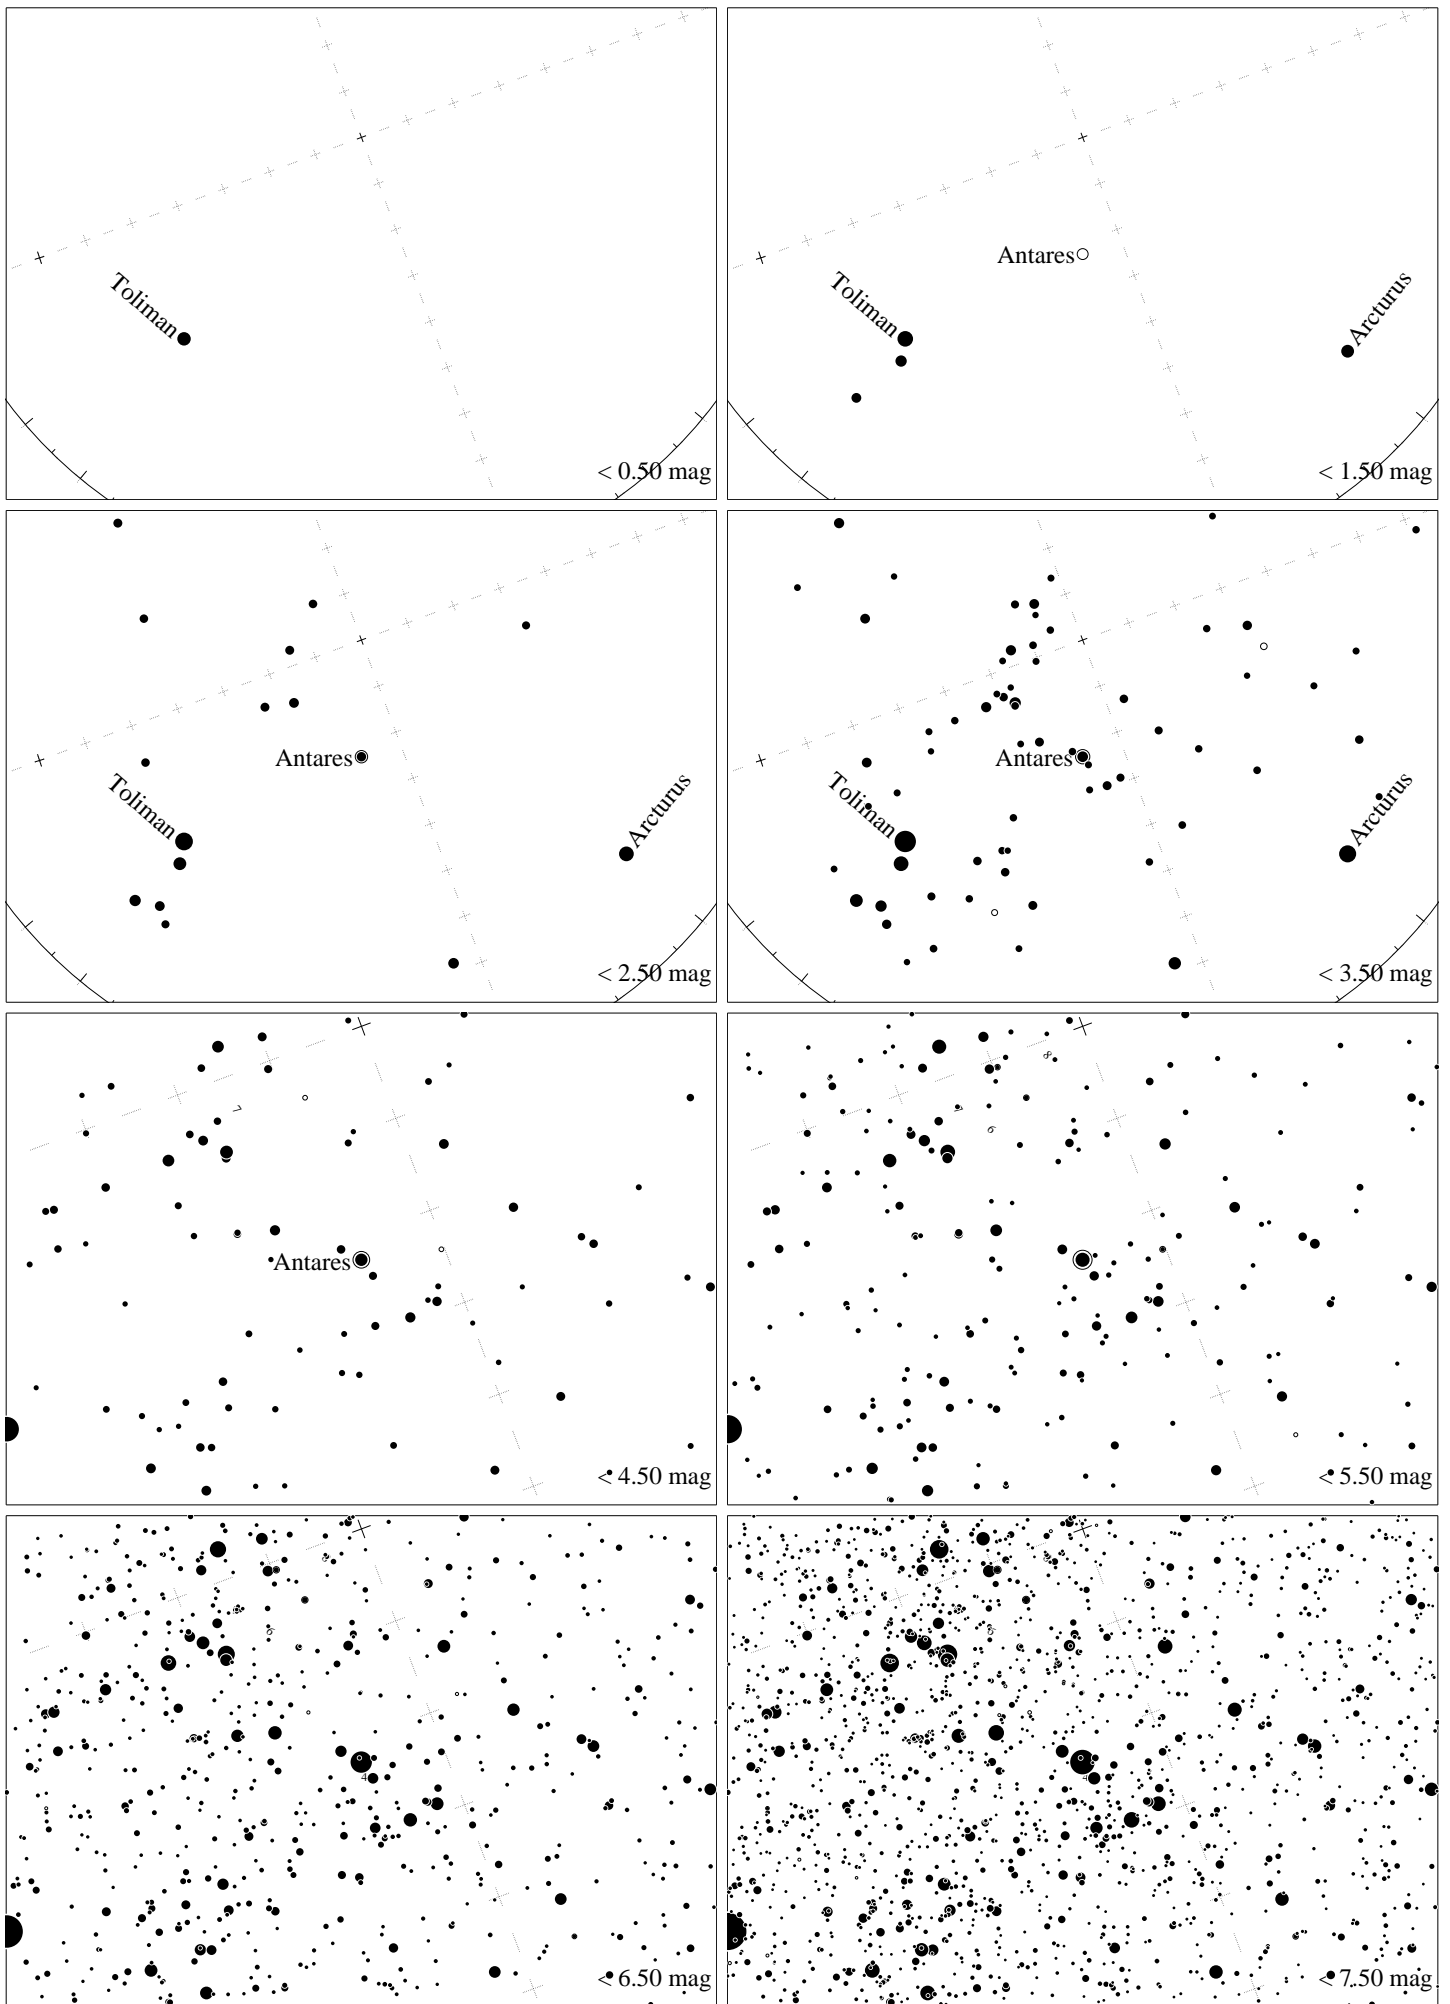

Maps for Globe at Night latitude -20° , 2021-07-05, 21 h local time (Sun at -47°), transparent air. Lines from N(E,S,W) to zenith shown (crosses each 10°). Centered on Antares (α Scorpii), which is 49° to the left from S, at 80° height. Detailed maps 50° vertically, the first four maps 100° . *Jan Hollan, CzechGlobe*

Maps for Globe at Night latitude -20° , 2021-08-08, 21 h local time (Sun at -46°), transparent air. Lines from N(E,S,W) to zenith shown (crosses each 10°). Centered on Antares (α Scorpii), which is 69° to the right from S, at 66° height. Detailed maps 50° vertically, the first four maps 100° . *Jan Hollan, CzechGlobe*