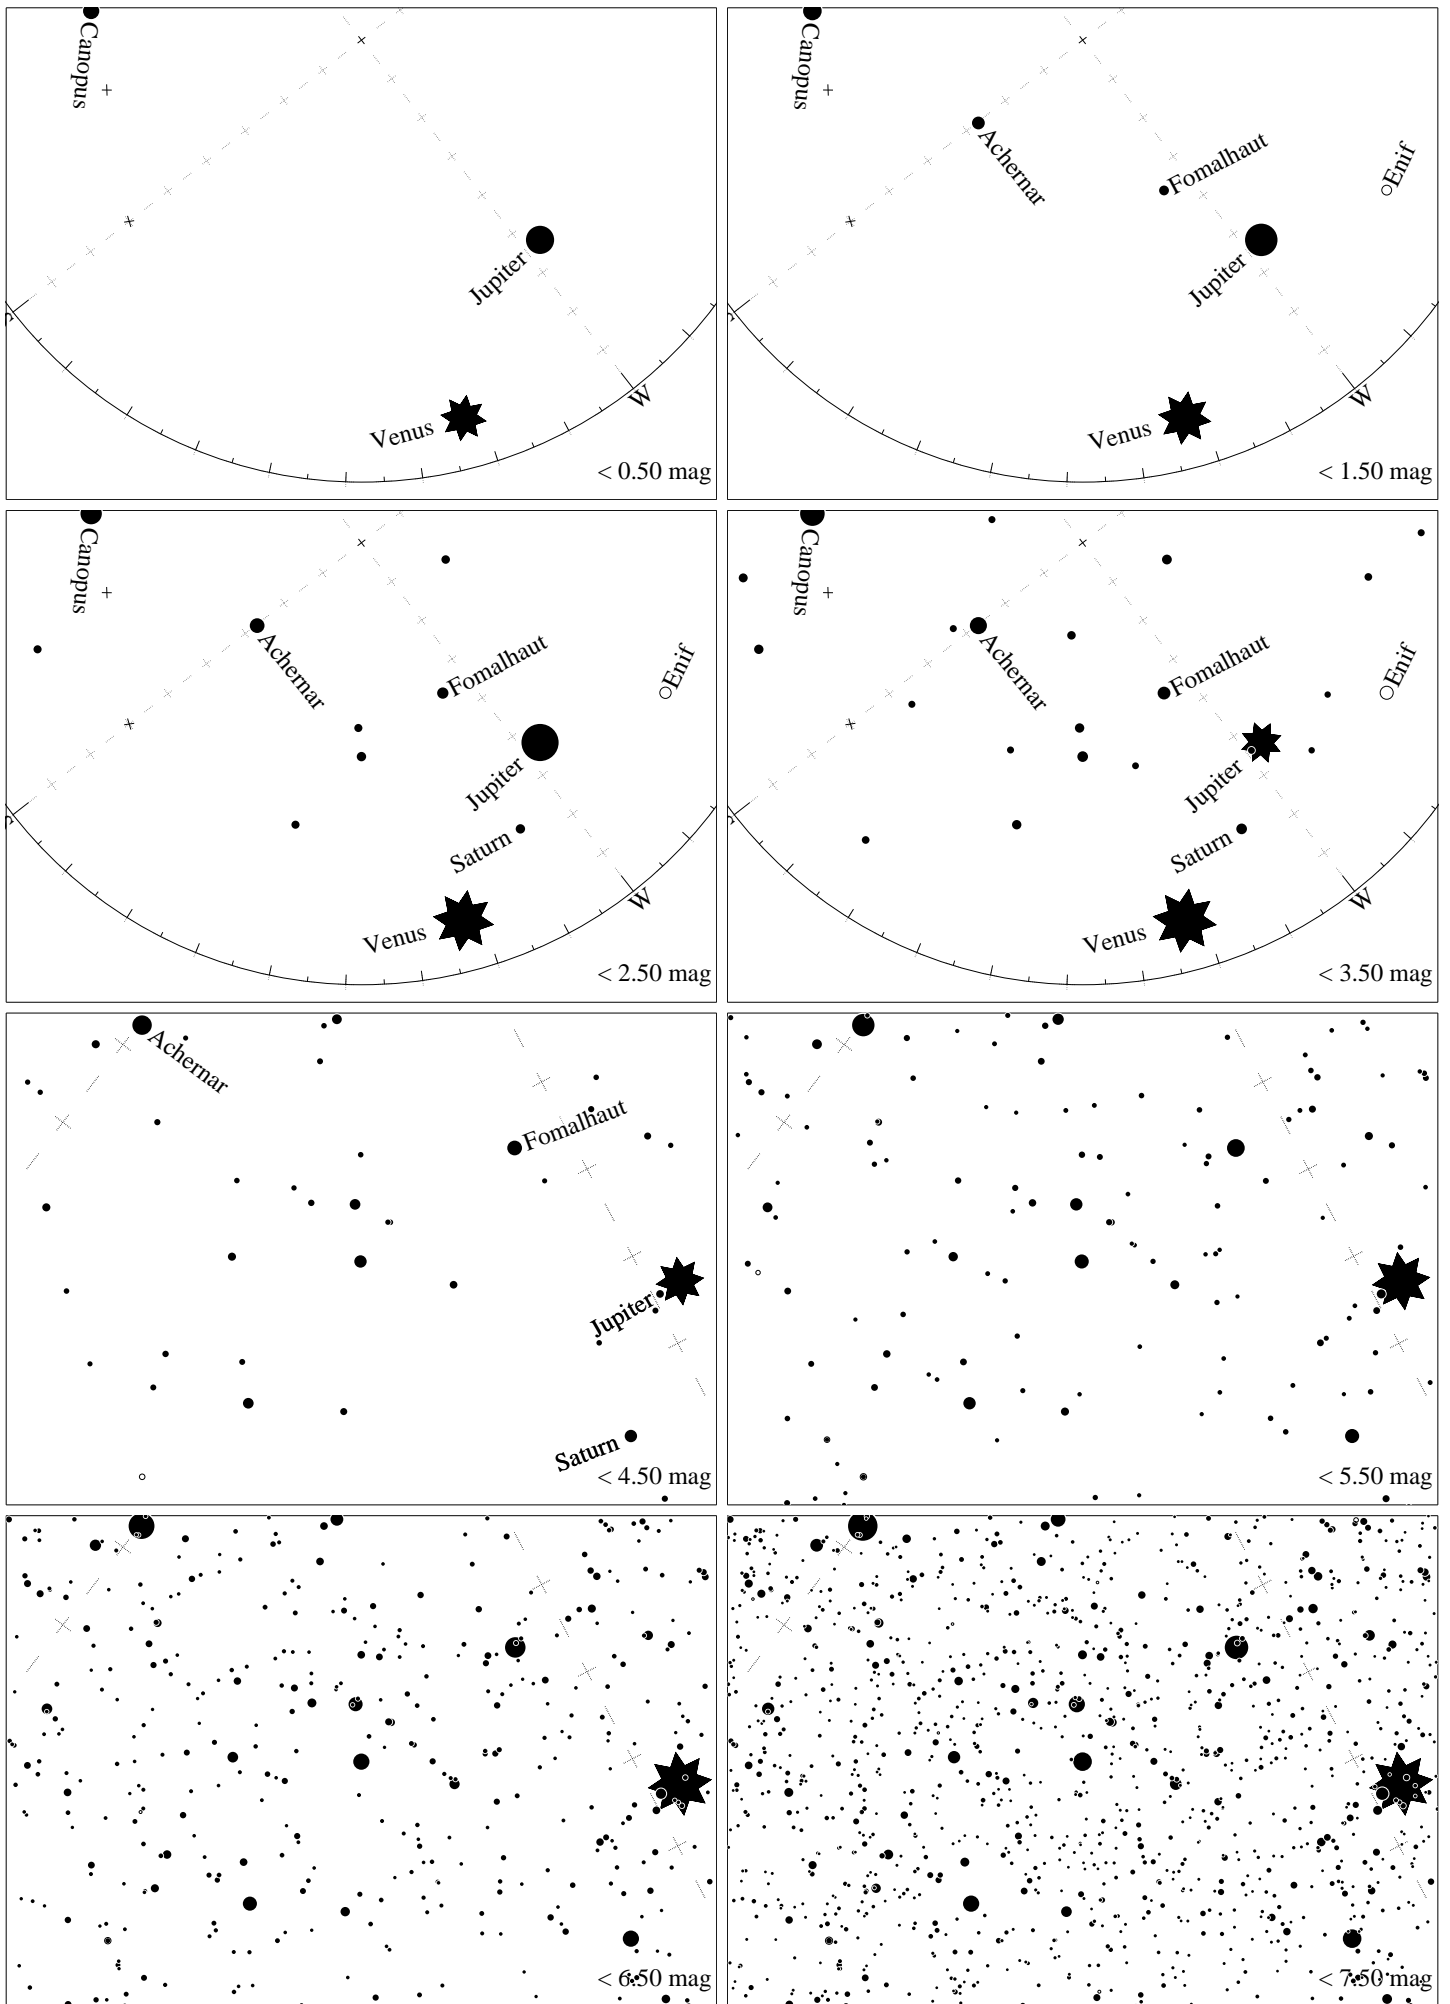

Maps for Globe at Night latitude -30° , 2021-11-01, 21:30 h local time (Sun at -30°), transparent air. Lines from N(E,S,W) to zenith shown (crosses each 10°). Centered on Alnair (α Gruis), which is 41° to the right from S, at 65° height. Detailed maps 50° vertically, the first four maps 100° . *Jan Hollan, CzechGlobe*

Maps for Globe at Night latitude -30° , 2021-11-30, 21:30 h local time (Sun at -24°), transparent air. Lines from N(E,S,W) to zenith shown (crosses each 10°). Centered on Alnair (α Gruis), which is 52° to the right from S, at 46° height. Detailed maps 50° vertically, the first four maps 100° . *Jan Hollan, CzechGlobe*