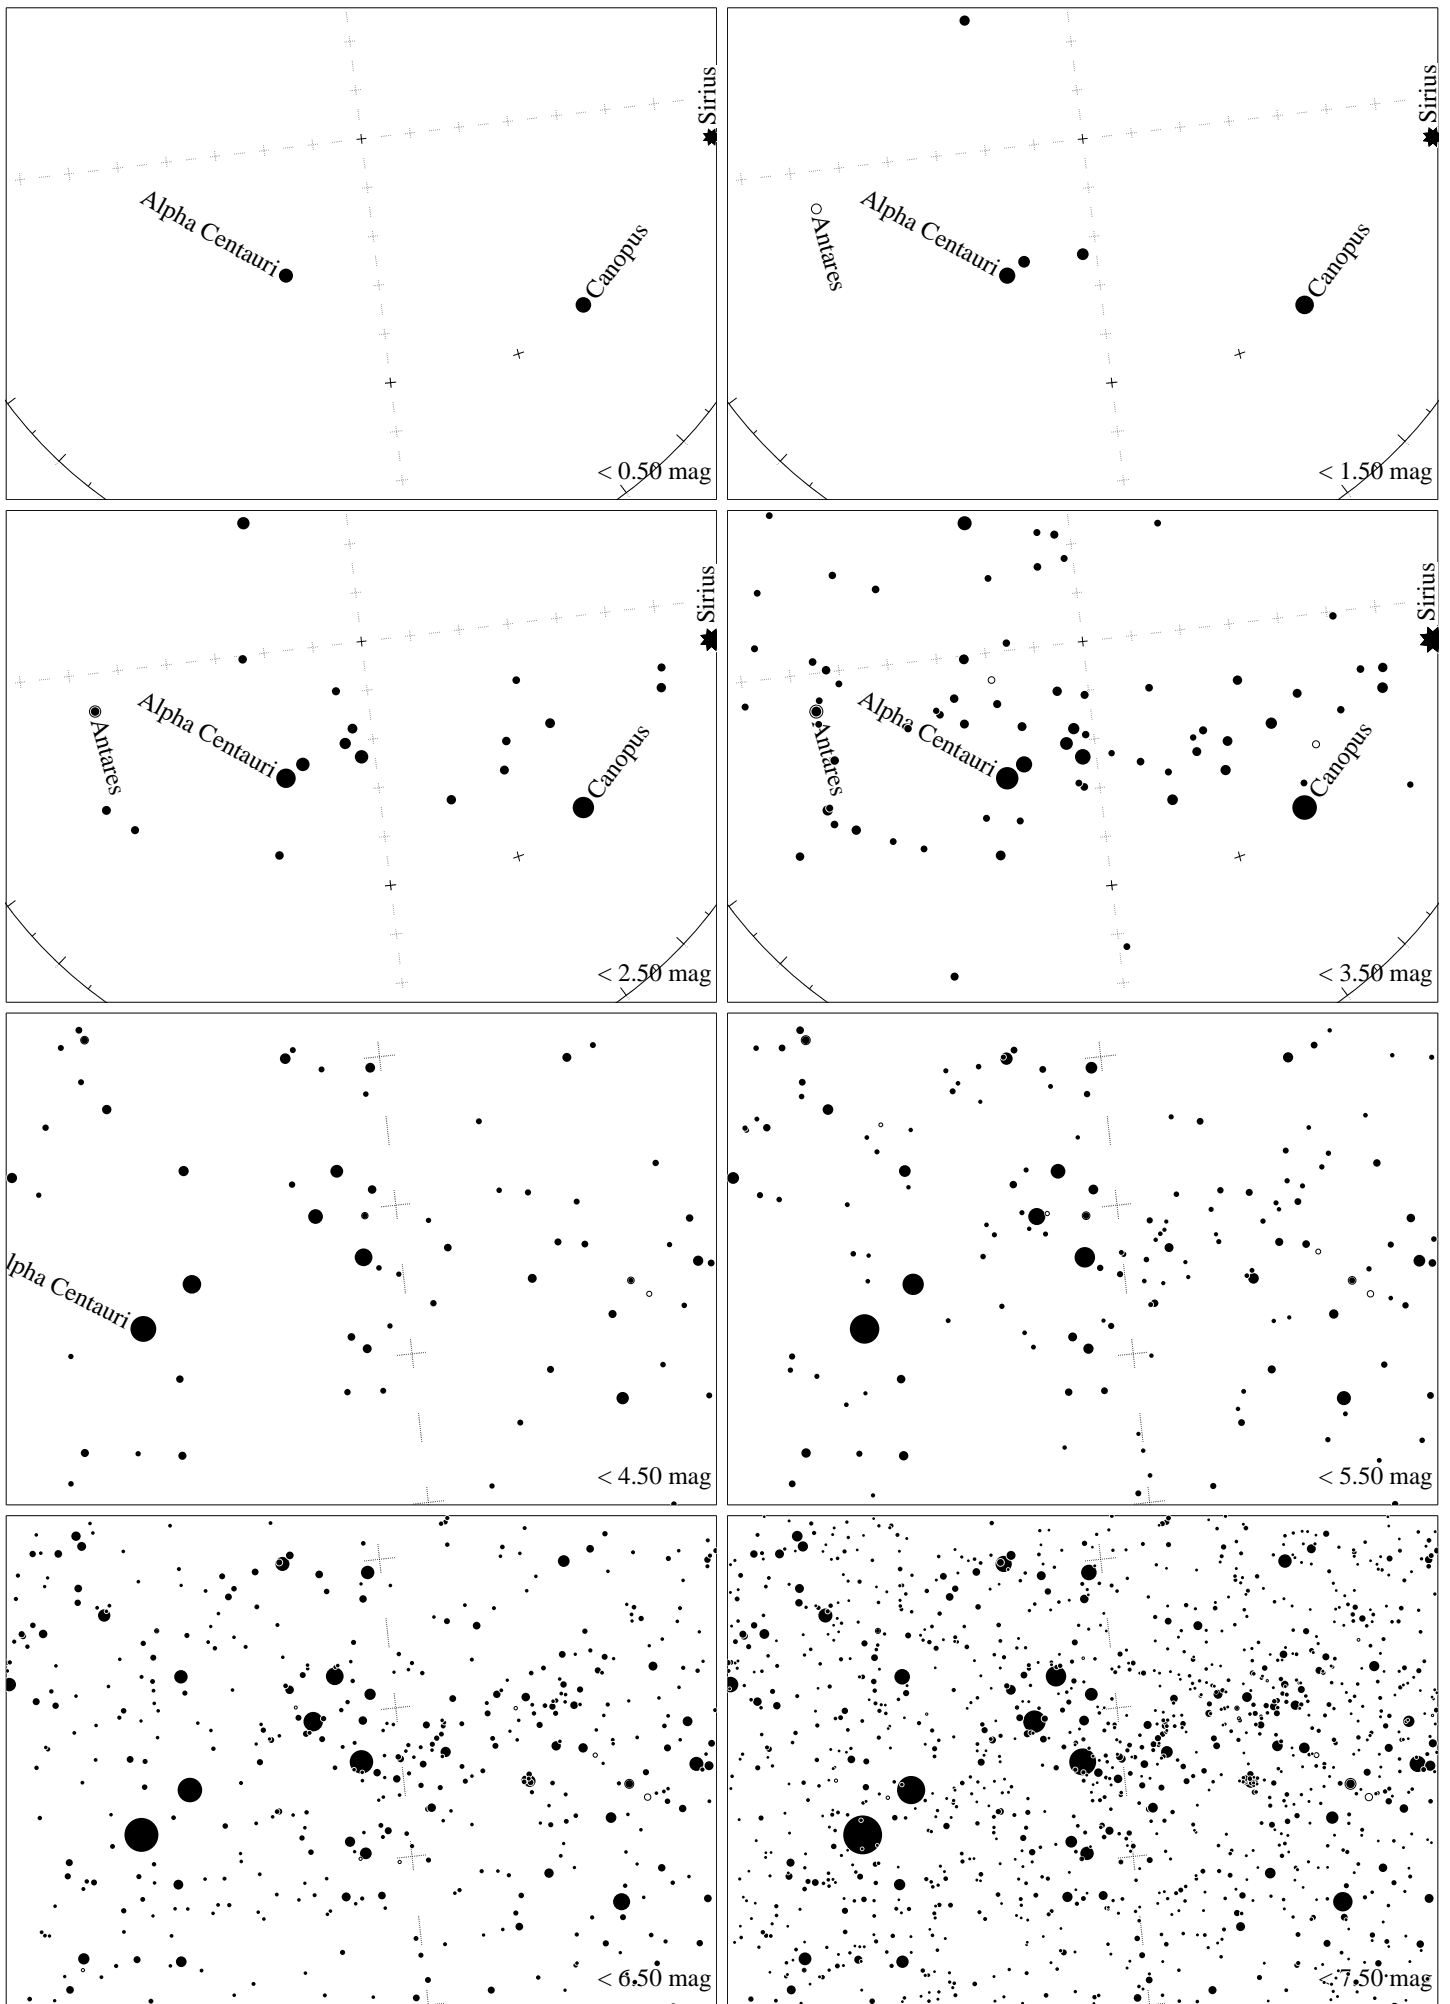

Maps for Globe at Night latitude -40° , 2020-04-18, 21 h local time (Sun at -41°), transparent air. Central star Acrux (the brightest one in the Cross) is 24° left from the south, at 63° height. Detailed maps 33° vertically, the first four maps 100° . *Jan Hollan, CzechGlobe*

Maps for Globe at Night latitude -40° , 2021-05-07, 21 h local time (Sun at -46°), transparent air. Central star Acrux (the brightest one in the Cross) is 7° left from the south, at 67° height. Detailed maps 33° vertically, the first four maps 100° . *Jan Hollan, CzechGlobe*

Maps for Globe at Night latitude -40° , 2021-06-06, 21 h local time (Sun at -49°), transparent air. Central star Acrux (the brightest one in the Cross) is 23° left from the south, at 63° height. Detailed maps 33° vertically, the first four maps 100° . *Jan Hollan, CzechGlobe*