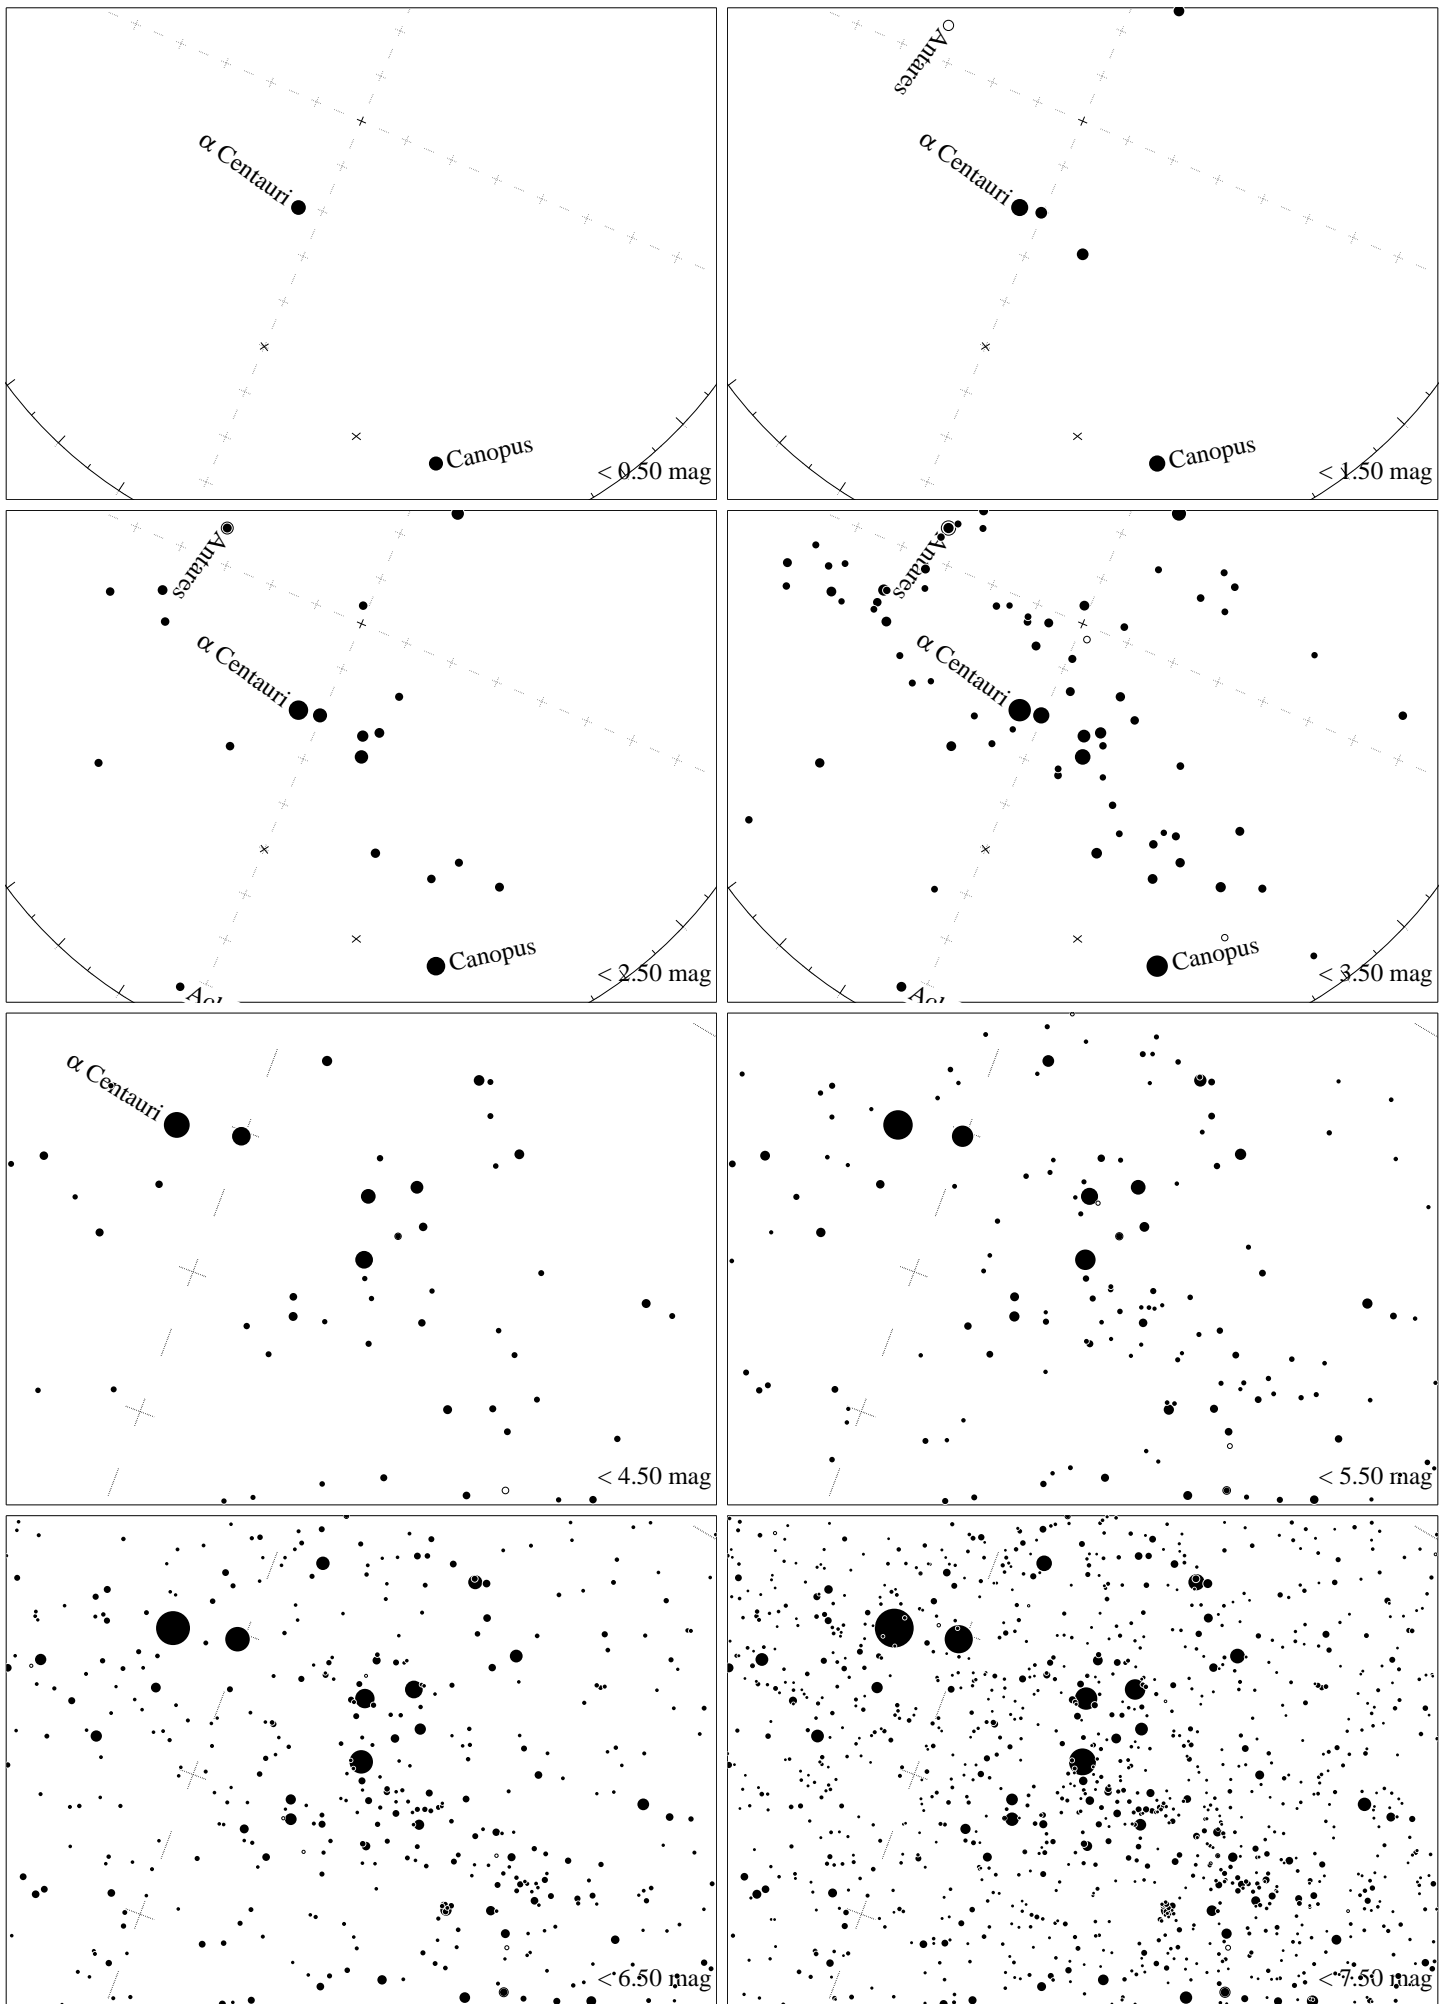

Maps for Globe at Night latitude -40° , 2020-04-18, 21 h local time (Sun at -41°), transparent air. Central star Acrux (the brightest one in the Cross) is 24° left from the south, at 63° height. Detailed maps 33° vertically, the first four maps 100° . *Jan Hollan, CzechGlobe*

Maps for Globe at Night latitude -40° , 2021-05-07, 21 h local time (Sun at -46°), transparent air. Central star Acrux (the brightest one in the Cross) is 7° left from the south, at 67° height. Detailed maps 33° vertically, the first four maps 100° . *Jan Hollan, CzechGlobe*

Maps for Globe at Night latitude -40° , 2021-06-06, 21 h local time (Sun at -49°), transparent air. Central star Acrux (the brightest one in the Cross) is 23° left from the south, at 63° height. Detailed maps 33° vertically, the first four maps 100° . *Jan Hollan, CzechGlobe*