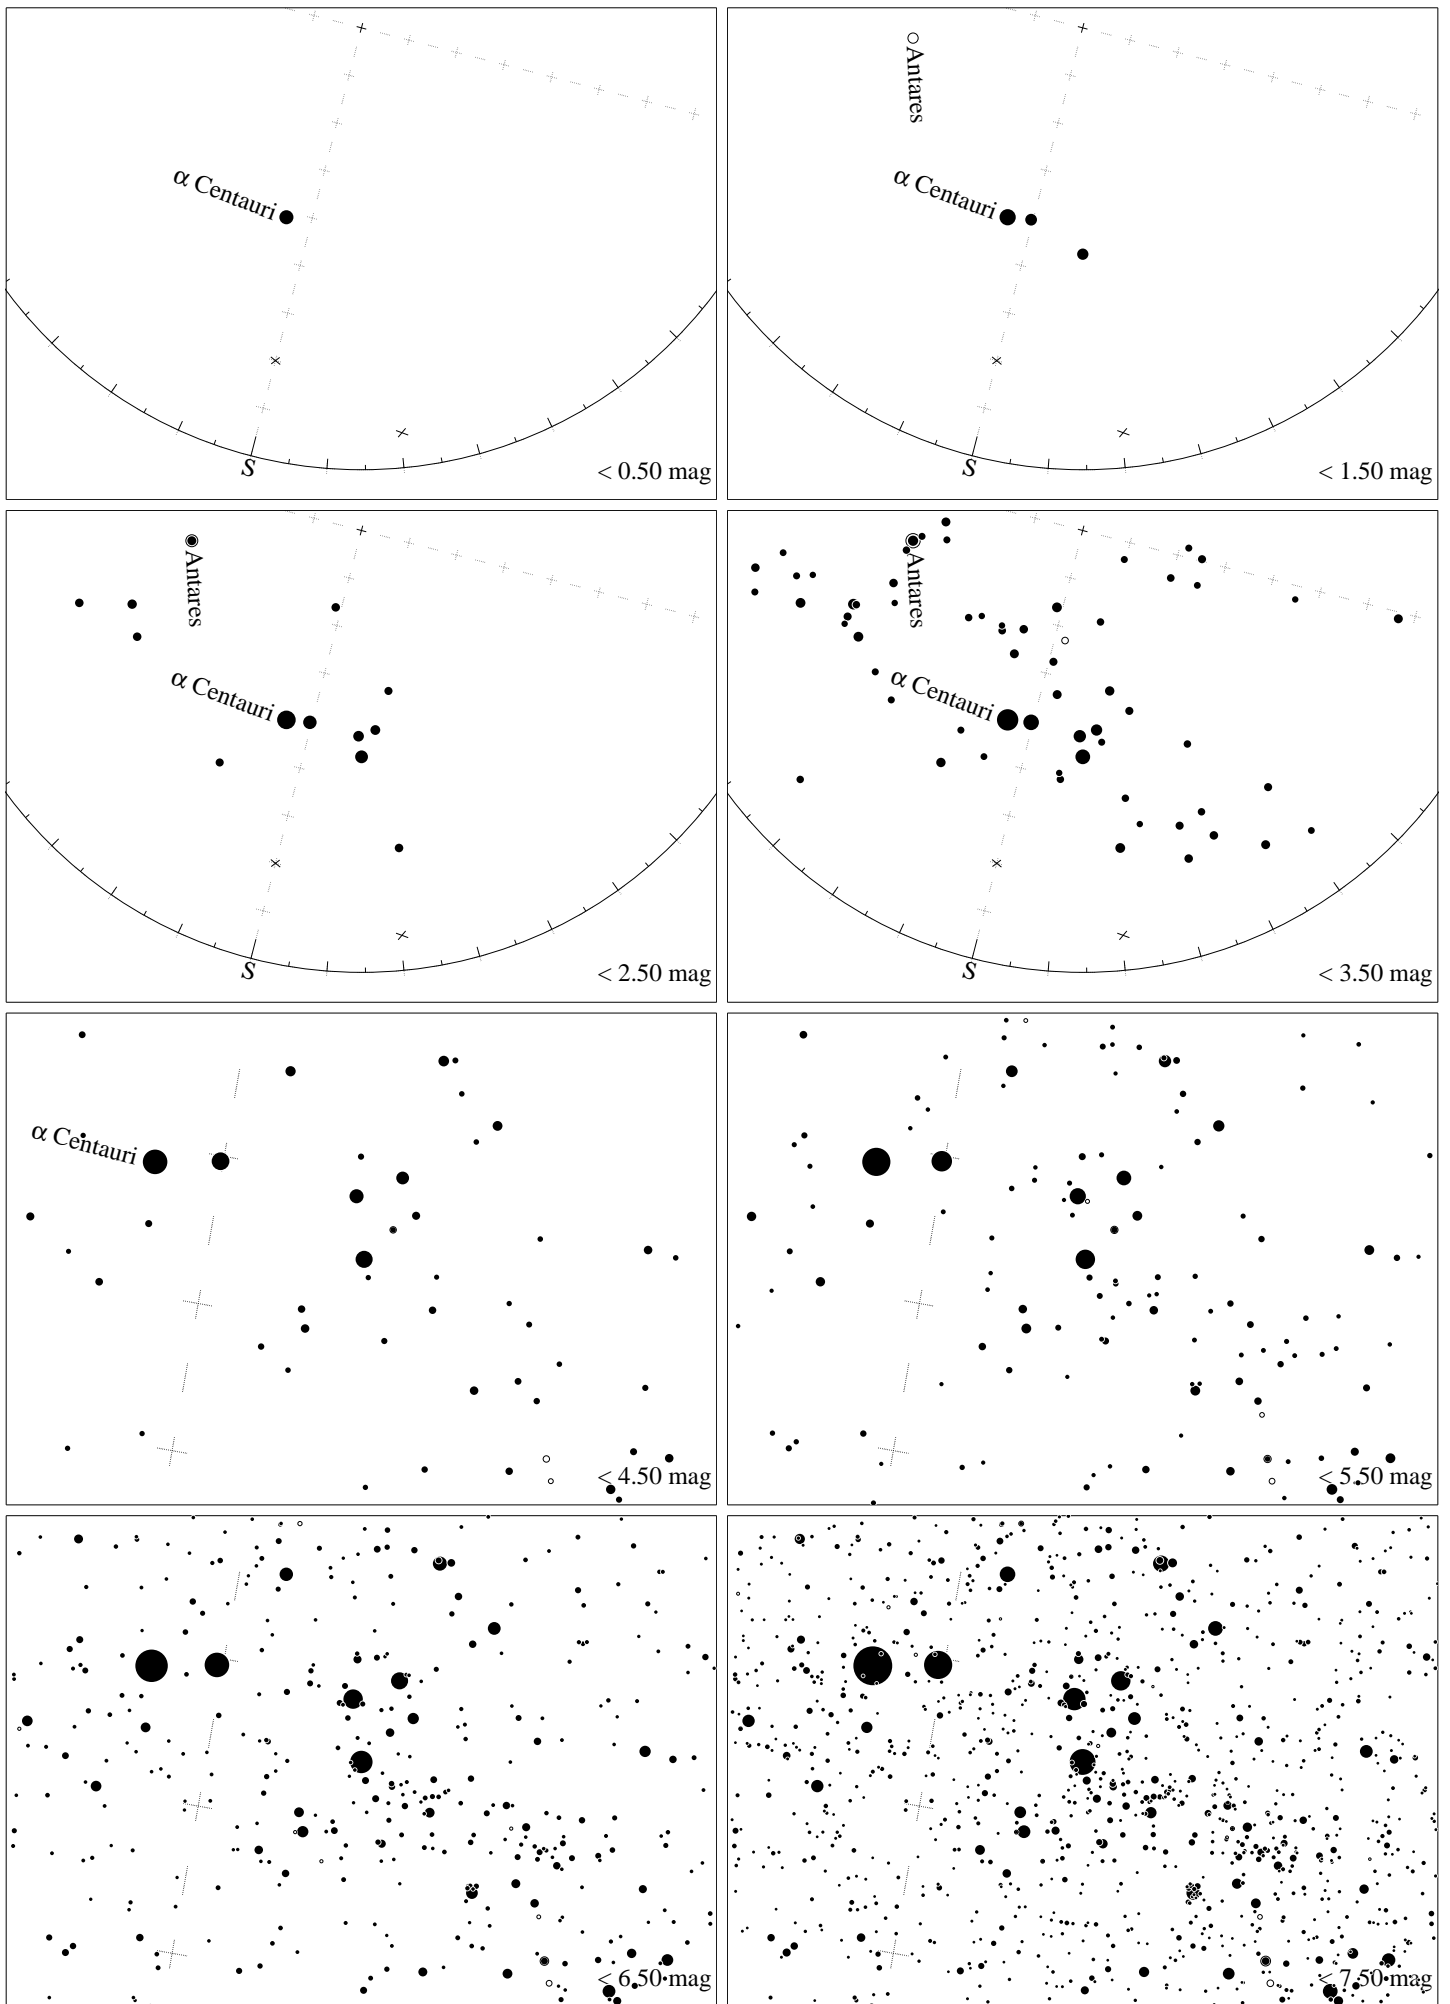

Maps for Globe at Night latitude -20° , 2020-04-18, 21 h local time (Sun at -46°), transparent air. Central star Acrux (the brightest one in the Cross) is 15° left from the south, at 44° height. Detailed maps 33° vertically, the first four maps 100° . *Jan Hollan, CzechGlobe*

Maps for Globe at Night latitude -20° , 2021-05-07, 21 h local time (Sun at -48°), transparent air. Central star Acrux (the brightest one in the Cross) is 4° left from the south, at 47° height. Detailed maps 33° vertically, the first four maps 100° . Jan Hollan, CzechGlobe

Maps for Globe at Night latitude -20° , 2021-06-06, 21 h local time (Sun at -48°), transparent air. Central star Acrux (the brightest one in the Cross) is 14° left from the south, at 44° height. Detailed maps 33° vertically, the first four maps 100° . *Jan Hollan, CzechGlobe*