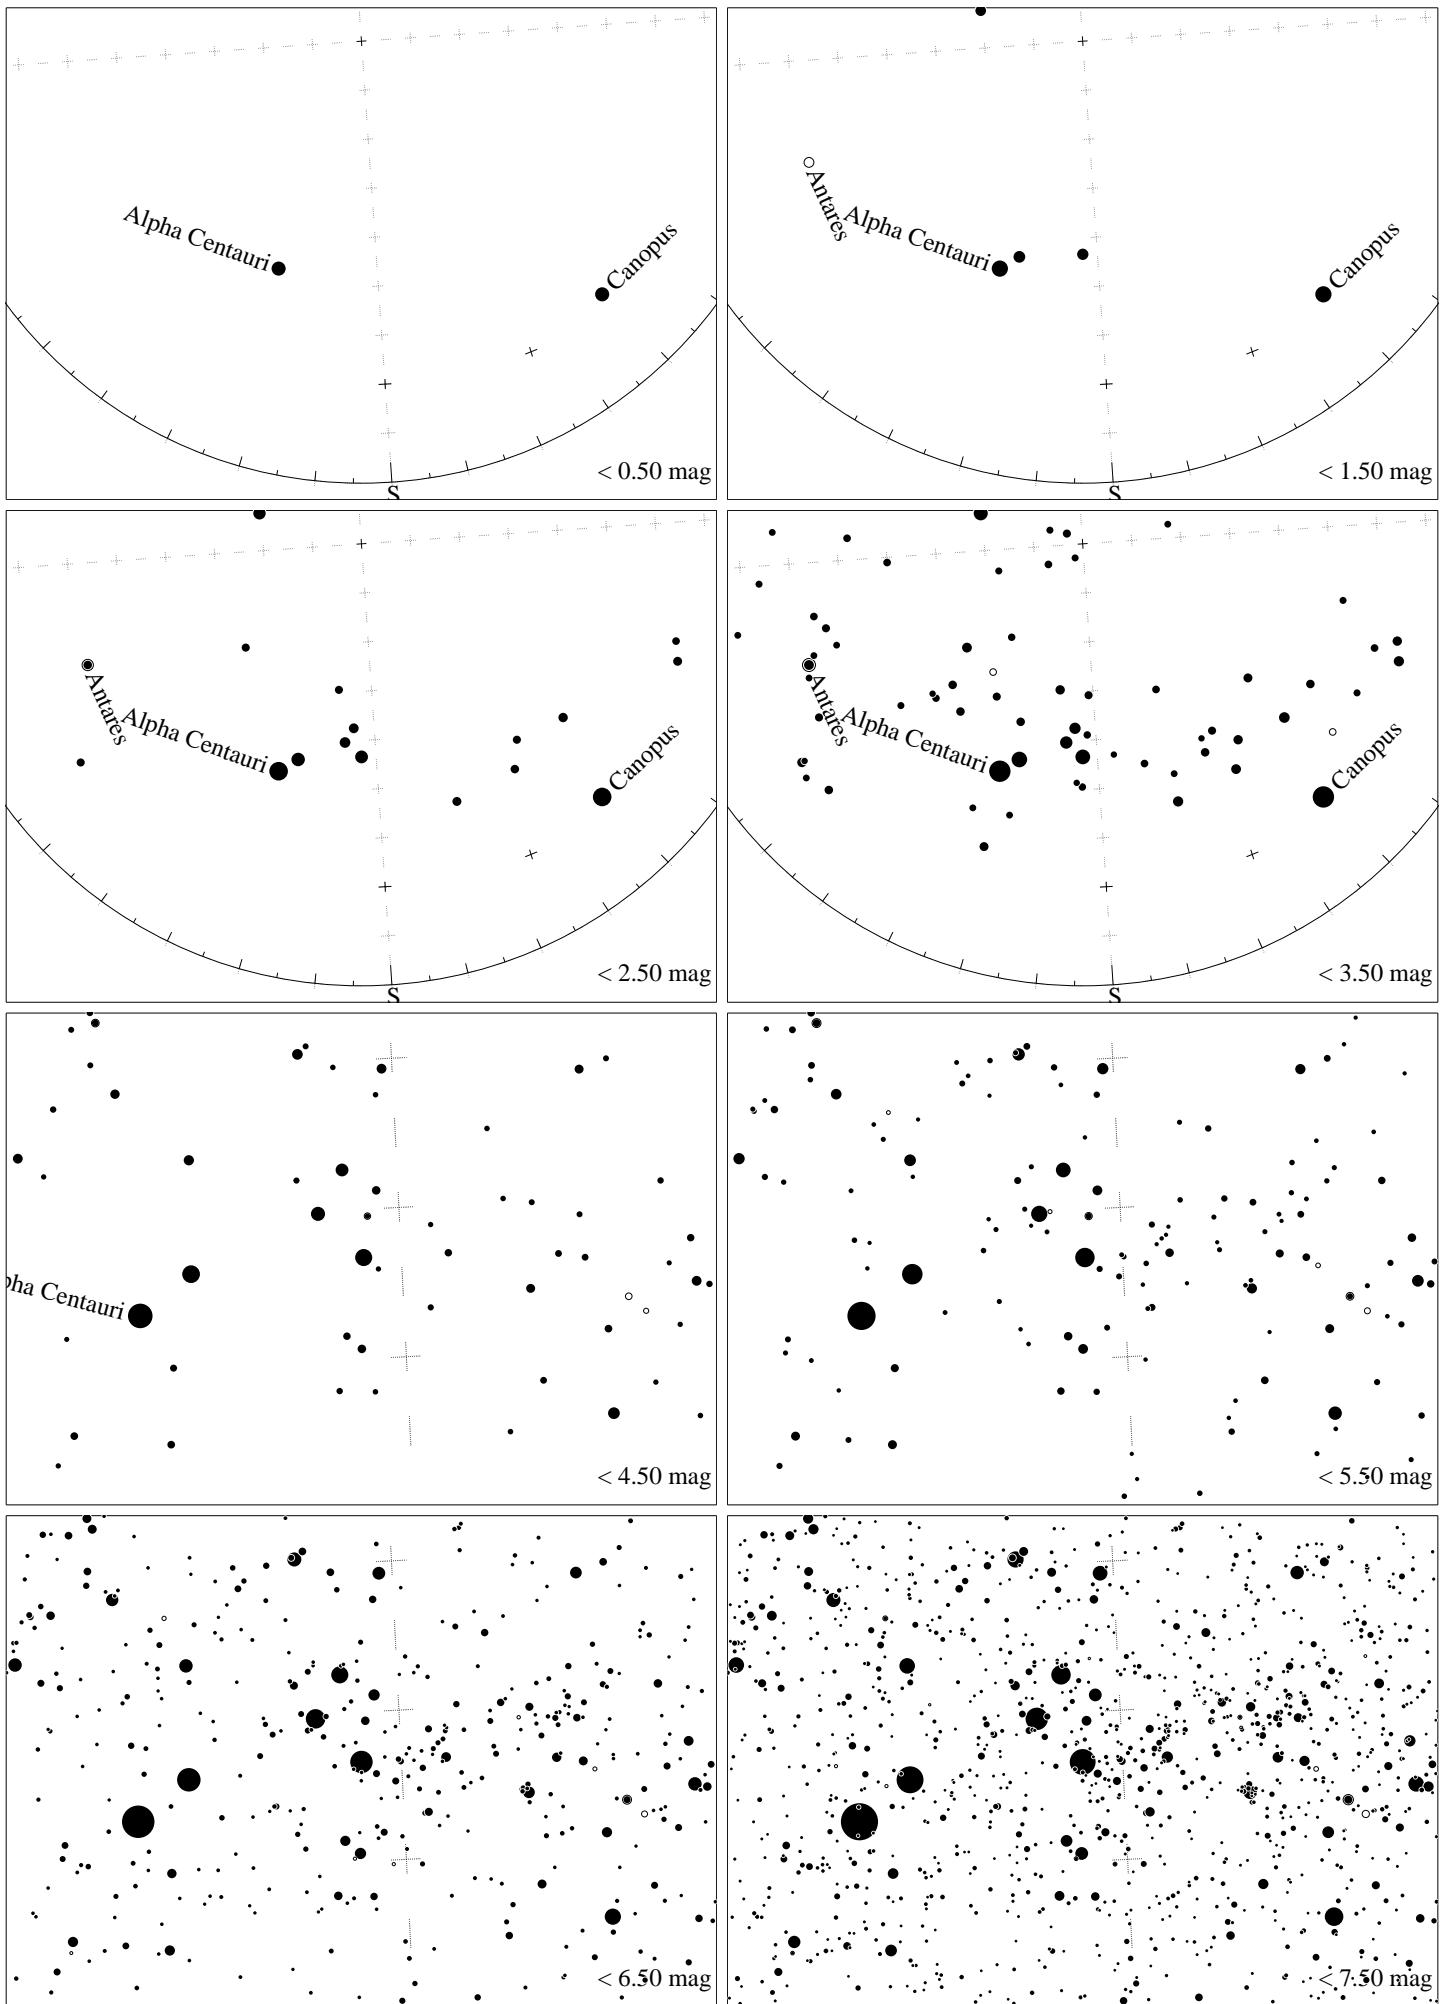

Maps for Globe at Night latitude -20° , 2020-04-18, 21 h local time (Sun at -46°), transparent air. Central star Acrux (the brightest one in the Cross) is 15° left from the south, at 44° height. Detailed maps 33° vertically, the first four maps 100° . *Jan Hollan, CzechGlobe*

Maps for Globe at Night latitude -20° , 2021-05-07, 21 h local time (Sun at -48°), transparent air. Central star Acrux (the brightest one in the Cross) is 4° left from the south, at 47° height. Detailed maps 33° vertically, the first four maps 100° . Jan Hollan, CzechGlobe

Maps for Globe at Night latitude -20° , 2021-06-06, 21 h local time (Sun at -48°), transparent air. Central star Acrux (the brightest one in the Cross) is 14° left from the south, at 44° height. Detailed maps 33° vertically, the first four maps 100° . *Jan Hollan, CzechGlobe*