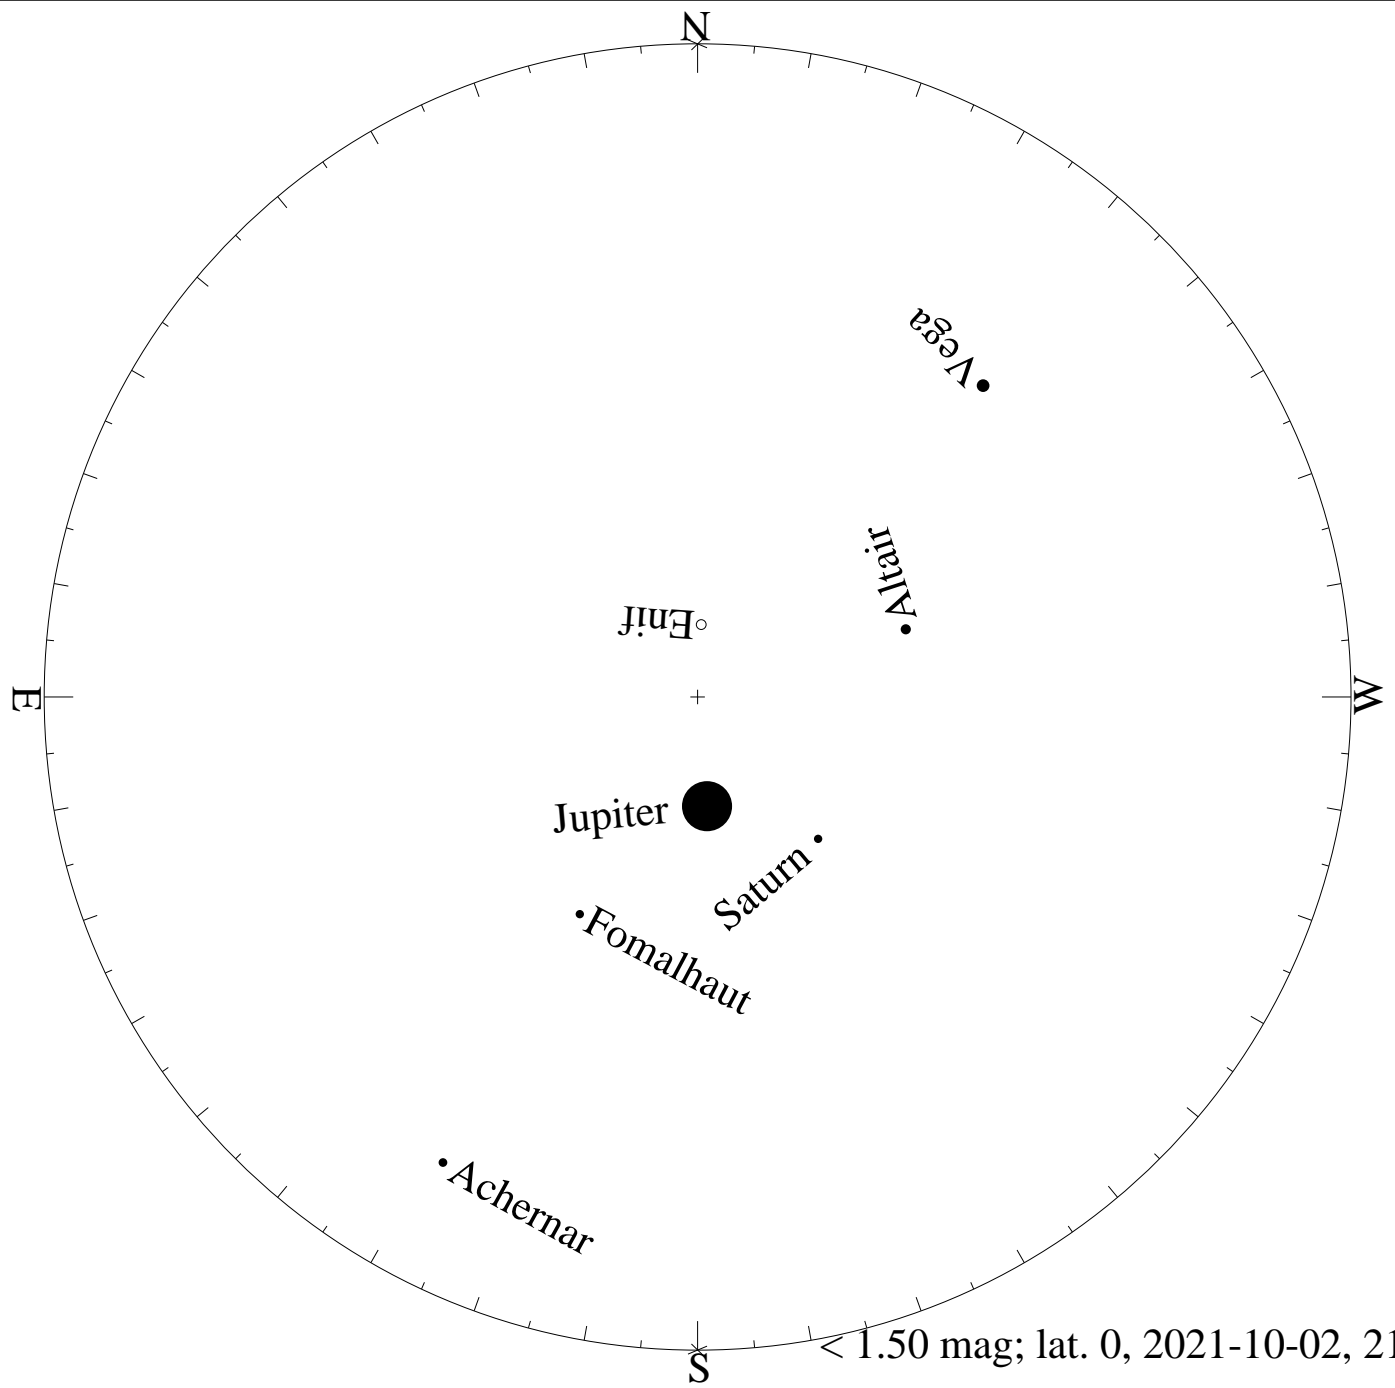

Jupiter

< 0.50 mag; lat. 0, 2021-10-02, 21 h local time

< 1.50 mag; lat. 0, 2021-10-02, 21 h local time

< 2.50 mag; lat. 0, 2021-10-02, 21 h local time

< 3.50 mag; lat. 0, 2021-10-02, 21 h local time

< 4.50 mag; lat. 0, 2021-10-02, 21 h local time

< 5.50 mag; lat. 0, 2021-10-02, 21 h local time