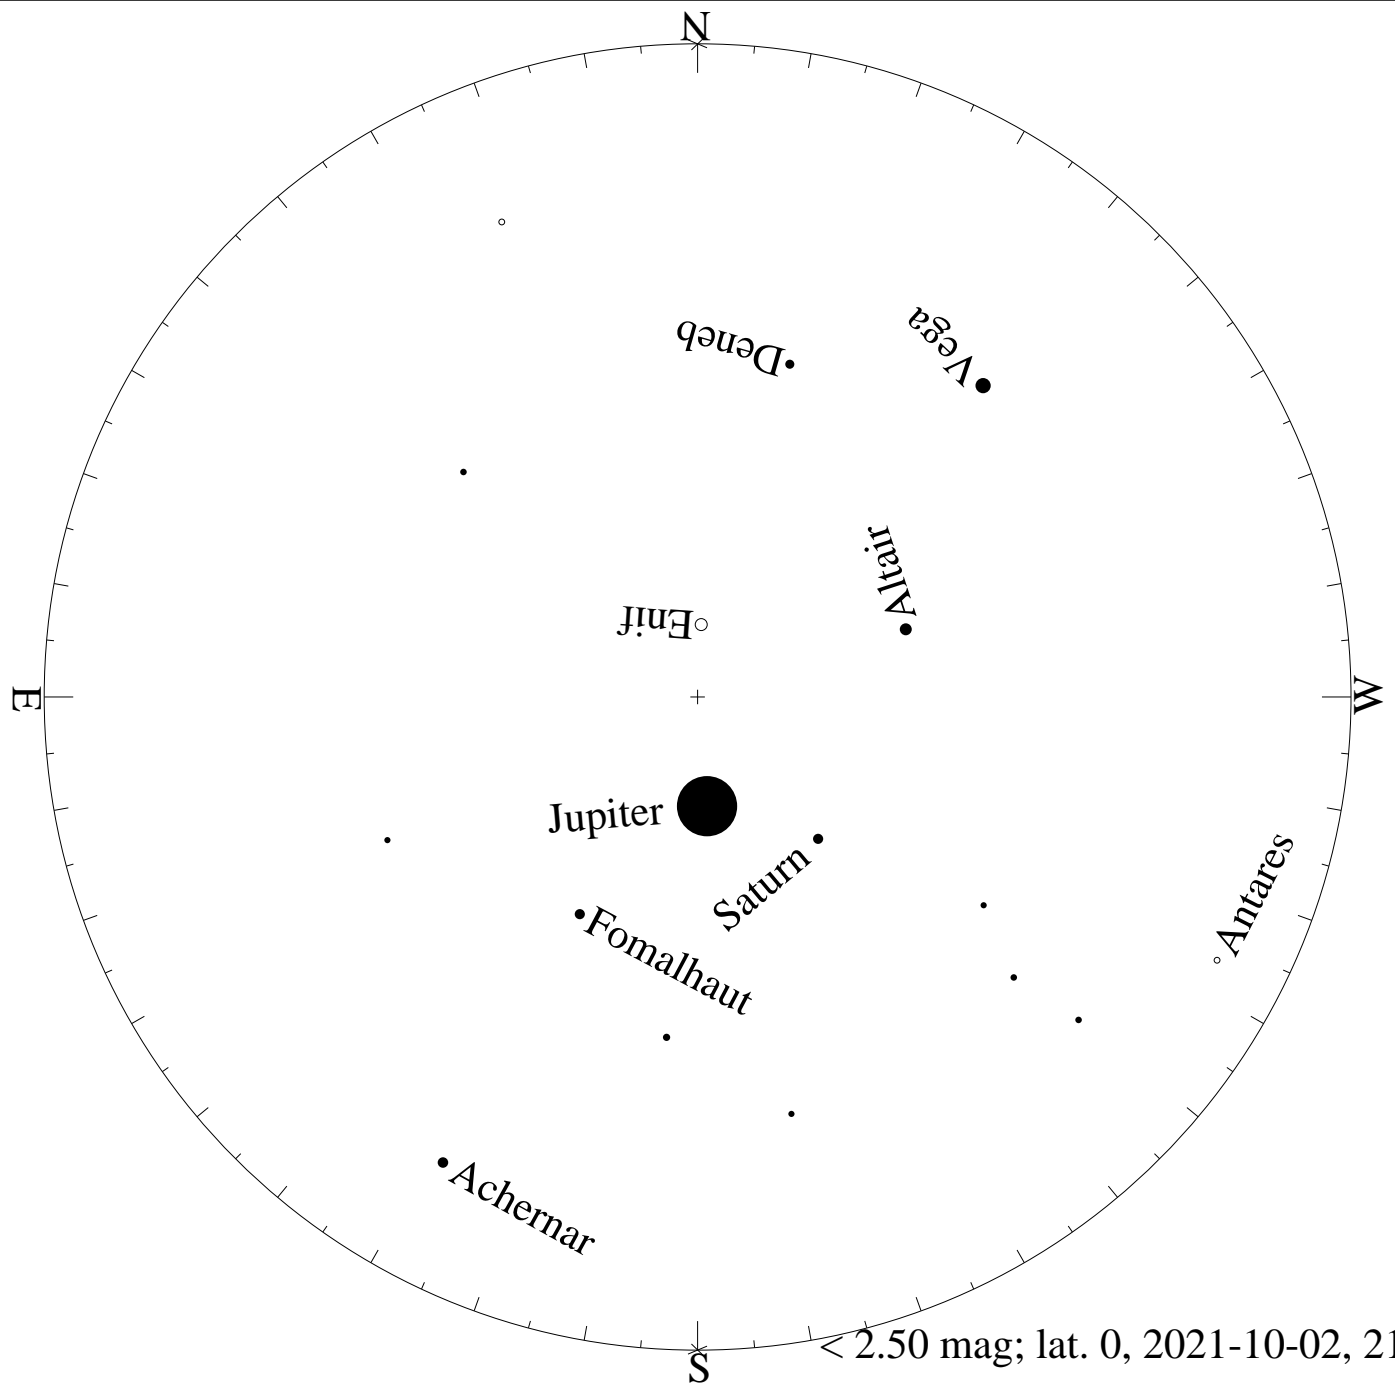

Jupiter

< 0.50 mag; lat. 0, 2021-10-02, 21 h local time

< 1.50 mag; lat. 0, 2021-10-02, 21 h local time

< 2.50 mag; lat. 0, 2021-10-02, 21 h local time

< 3.50 mag; lat. 0, 2021-10-02, 21 h local time

< 4.50 mag; lat. 0, 2021-10-02, 21 h local time

< 5.50 mag; lat. 0, 2021-10-02, 21 h local time