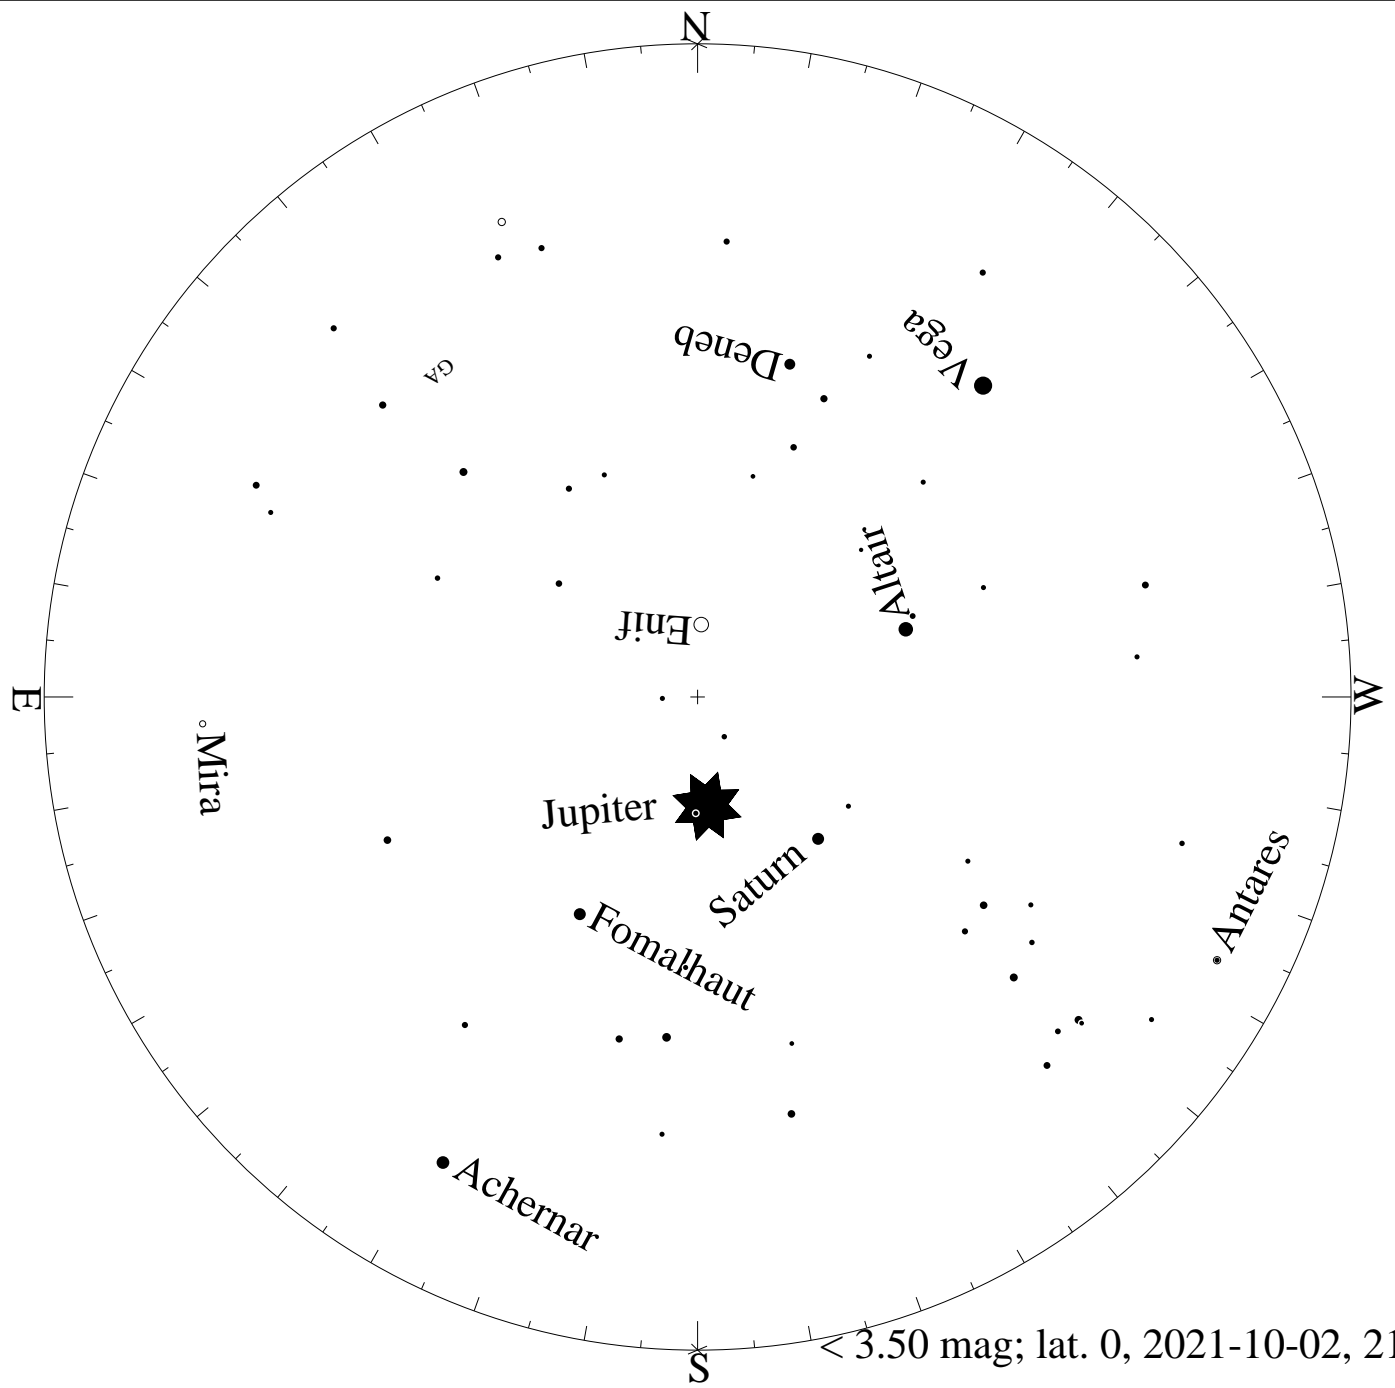

Jupiter

< 0.50 mag; lat. 0, 2021-10-02, 21 h local time

< 1.50 mag; lat. 0, 2021-10-02, 21 h local time

< 2.50 mag; lat. 0, 2021-10-02, 21 h local time

< 3.50 mag; lat. 0, 2021-10-02, 21 h local time

< 4.50 mag; lat. 0, 2021-10-02, 21 h local time

< 5.50 mag; lat. 0, 2021-10-02, 21 h local time