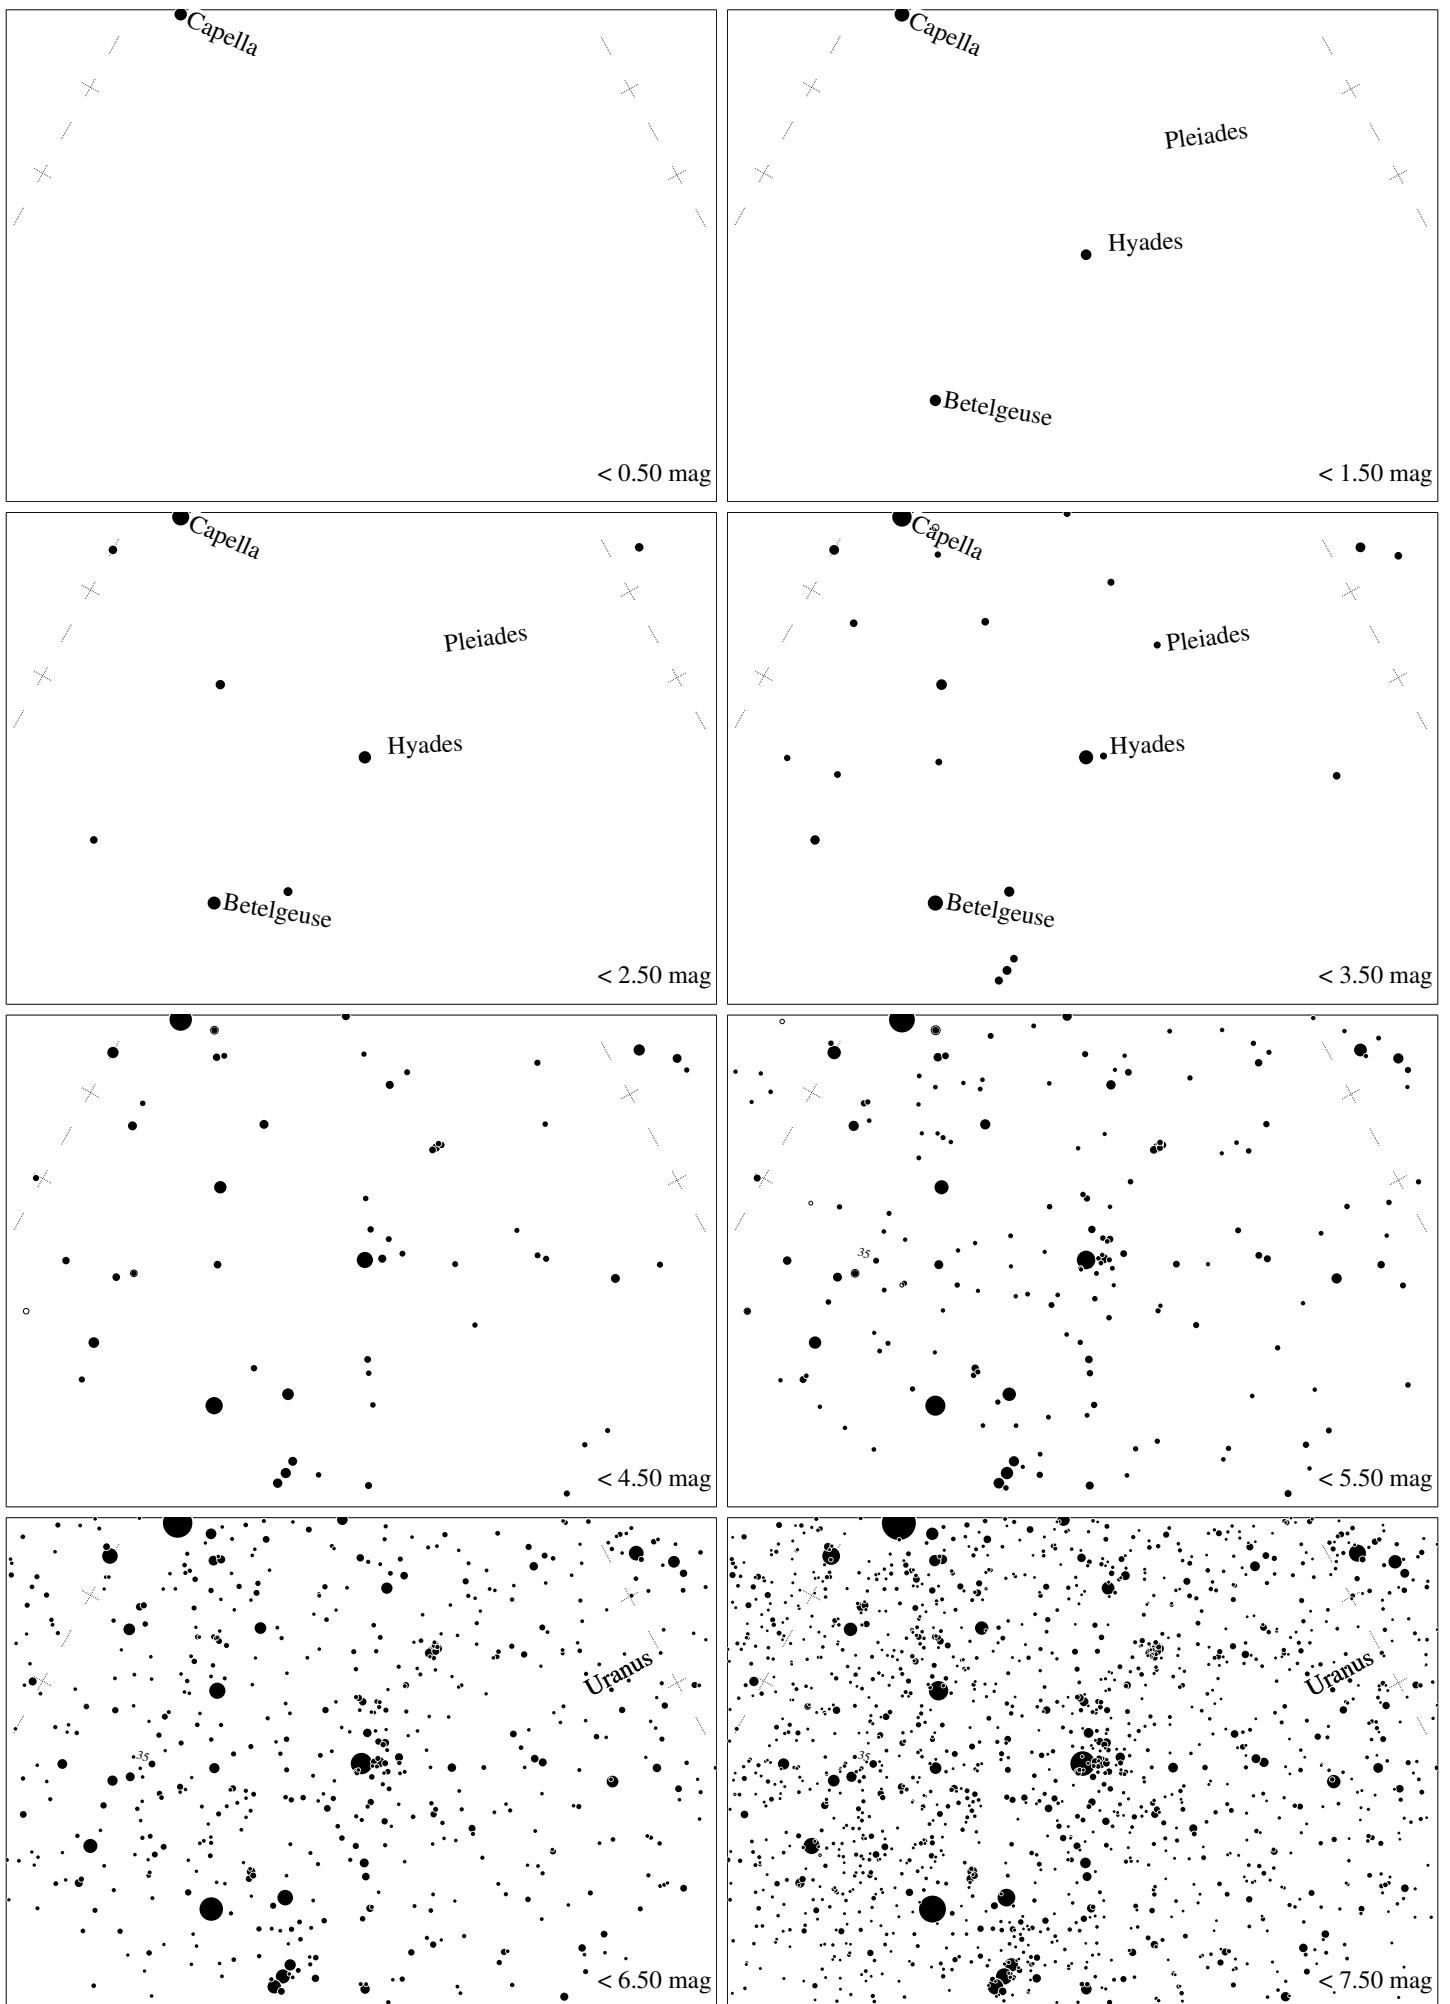

Maps for Globe at Night at latitude 60° , 2020-01-20, 21 h local time (Sun at -38°), transparent air. Lines from N(E,S,W) to zenith shown (crosses each 10°). Aldebaran is 8° to the right from S, at 46° height. Star cluster M35 marked when appropriate. Map vertical size is 50° . *Jan Hollan maps, CzechGlobe*

Maps for Globe at Night at latitude 60° , 2020-12-10, 21 h local time (Sun at -42°), transparent air. Lines from N(E,S,W) to zenith shown (crosses each 10°). Aldebaran is 45° to the left from S, at 40° height. Star cluster M35 marked when appropriate. Map vertical size is 50° . *Jan Hollan maps, CzechGlobe*