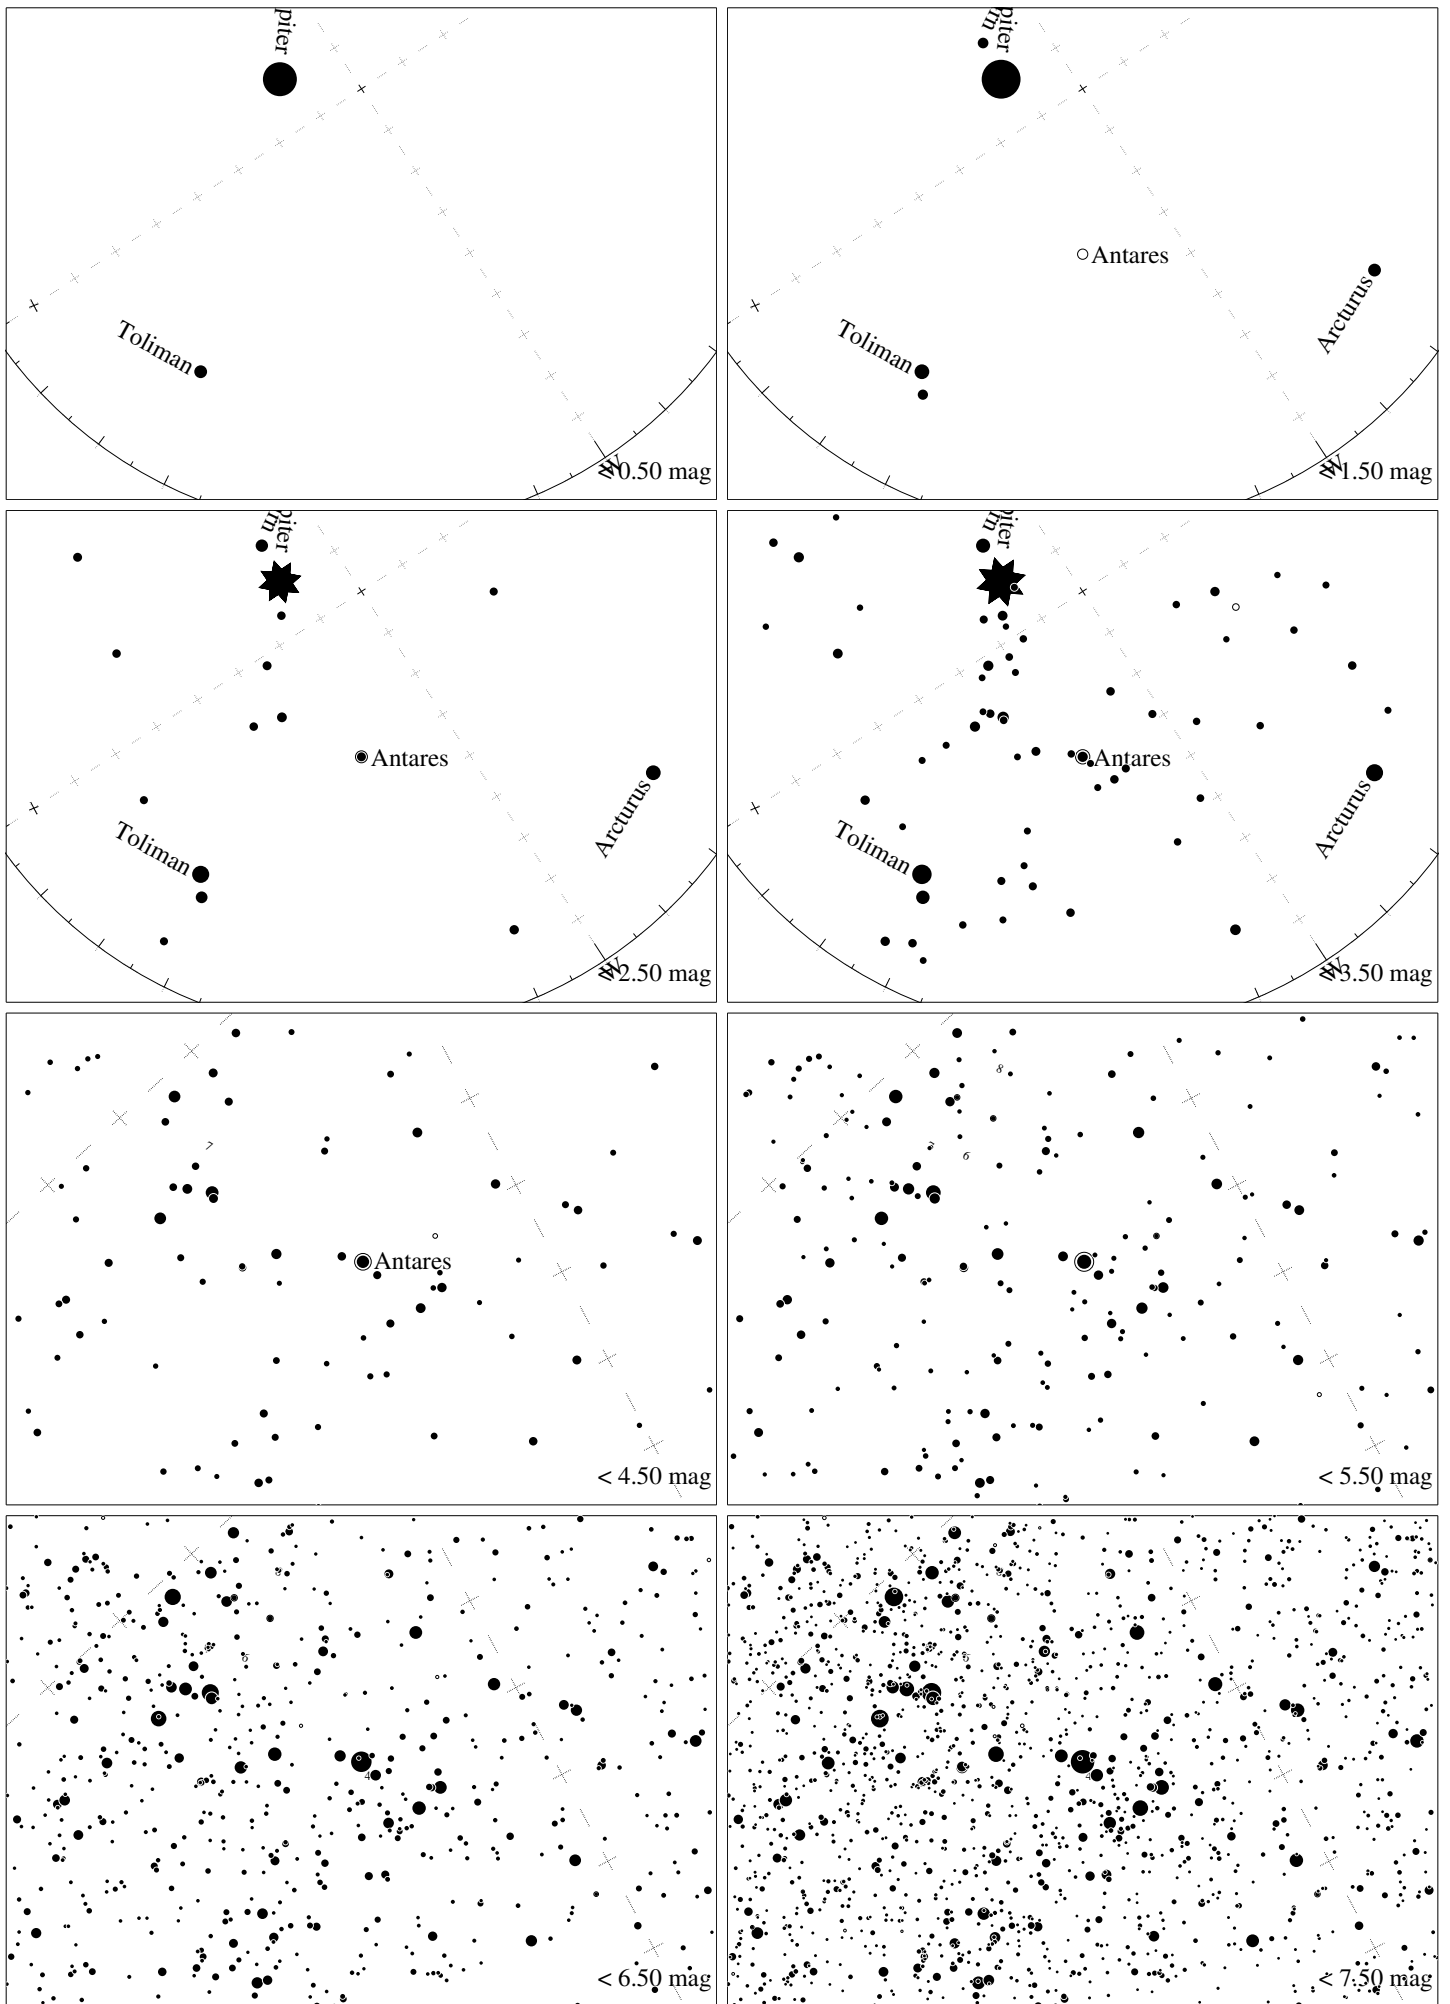

Maps for Globe at Night latitude -10° , 2020-07-16, 21 h local time (Sun at -44°), transparent air. Lines from N(E,S,W) to zenith shown (crosses each 10°). Centered on Antares (α Scorpii), which is 8° to the right from S, at 73° height. Detailed maps 50° vertically, the first four maps 100° . *Jan Hollan, CzechGlobe*

Maps for Globe at Night latitude -10° , 2020-08-14, 21 h local time (Sun at -45°), transparent air. Lines from N(E,S,W) to zenith shown (crosses each 10°). Centered on Antares (α Scorpii), which is 57° to the right from S, at 56° height. Detailed maps 50° vertically, the first four maps 100° . *Jan Hollan, CzechGlobe*

Maps for Globe at Night latitude -10° , 2020-09-13, 21 h local time (Sun at -46°), transparent air. Lines from N(E,S,W) to zenith shown (crosses each 10°). Centered on Antares (α Scorpii), which is 65° to the right from S, at 31° height. Detailed maps 50° vertically, the first four maps 100° . *Jan Hollan, CzechGlobe*