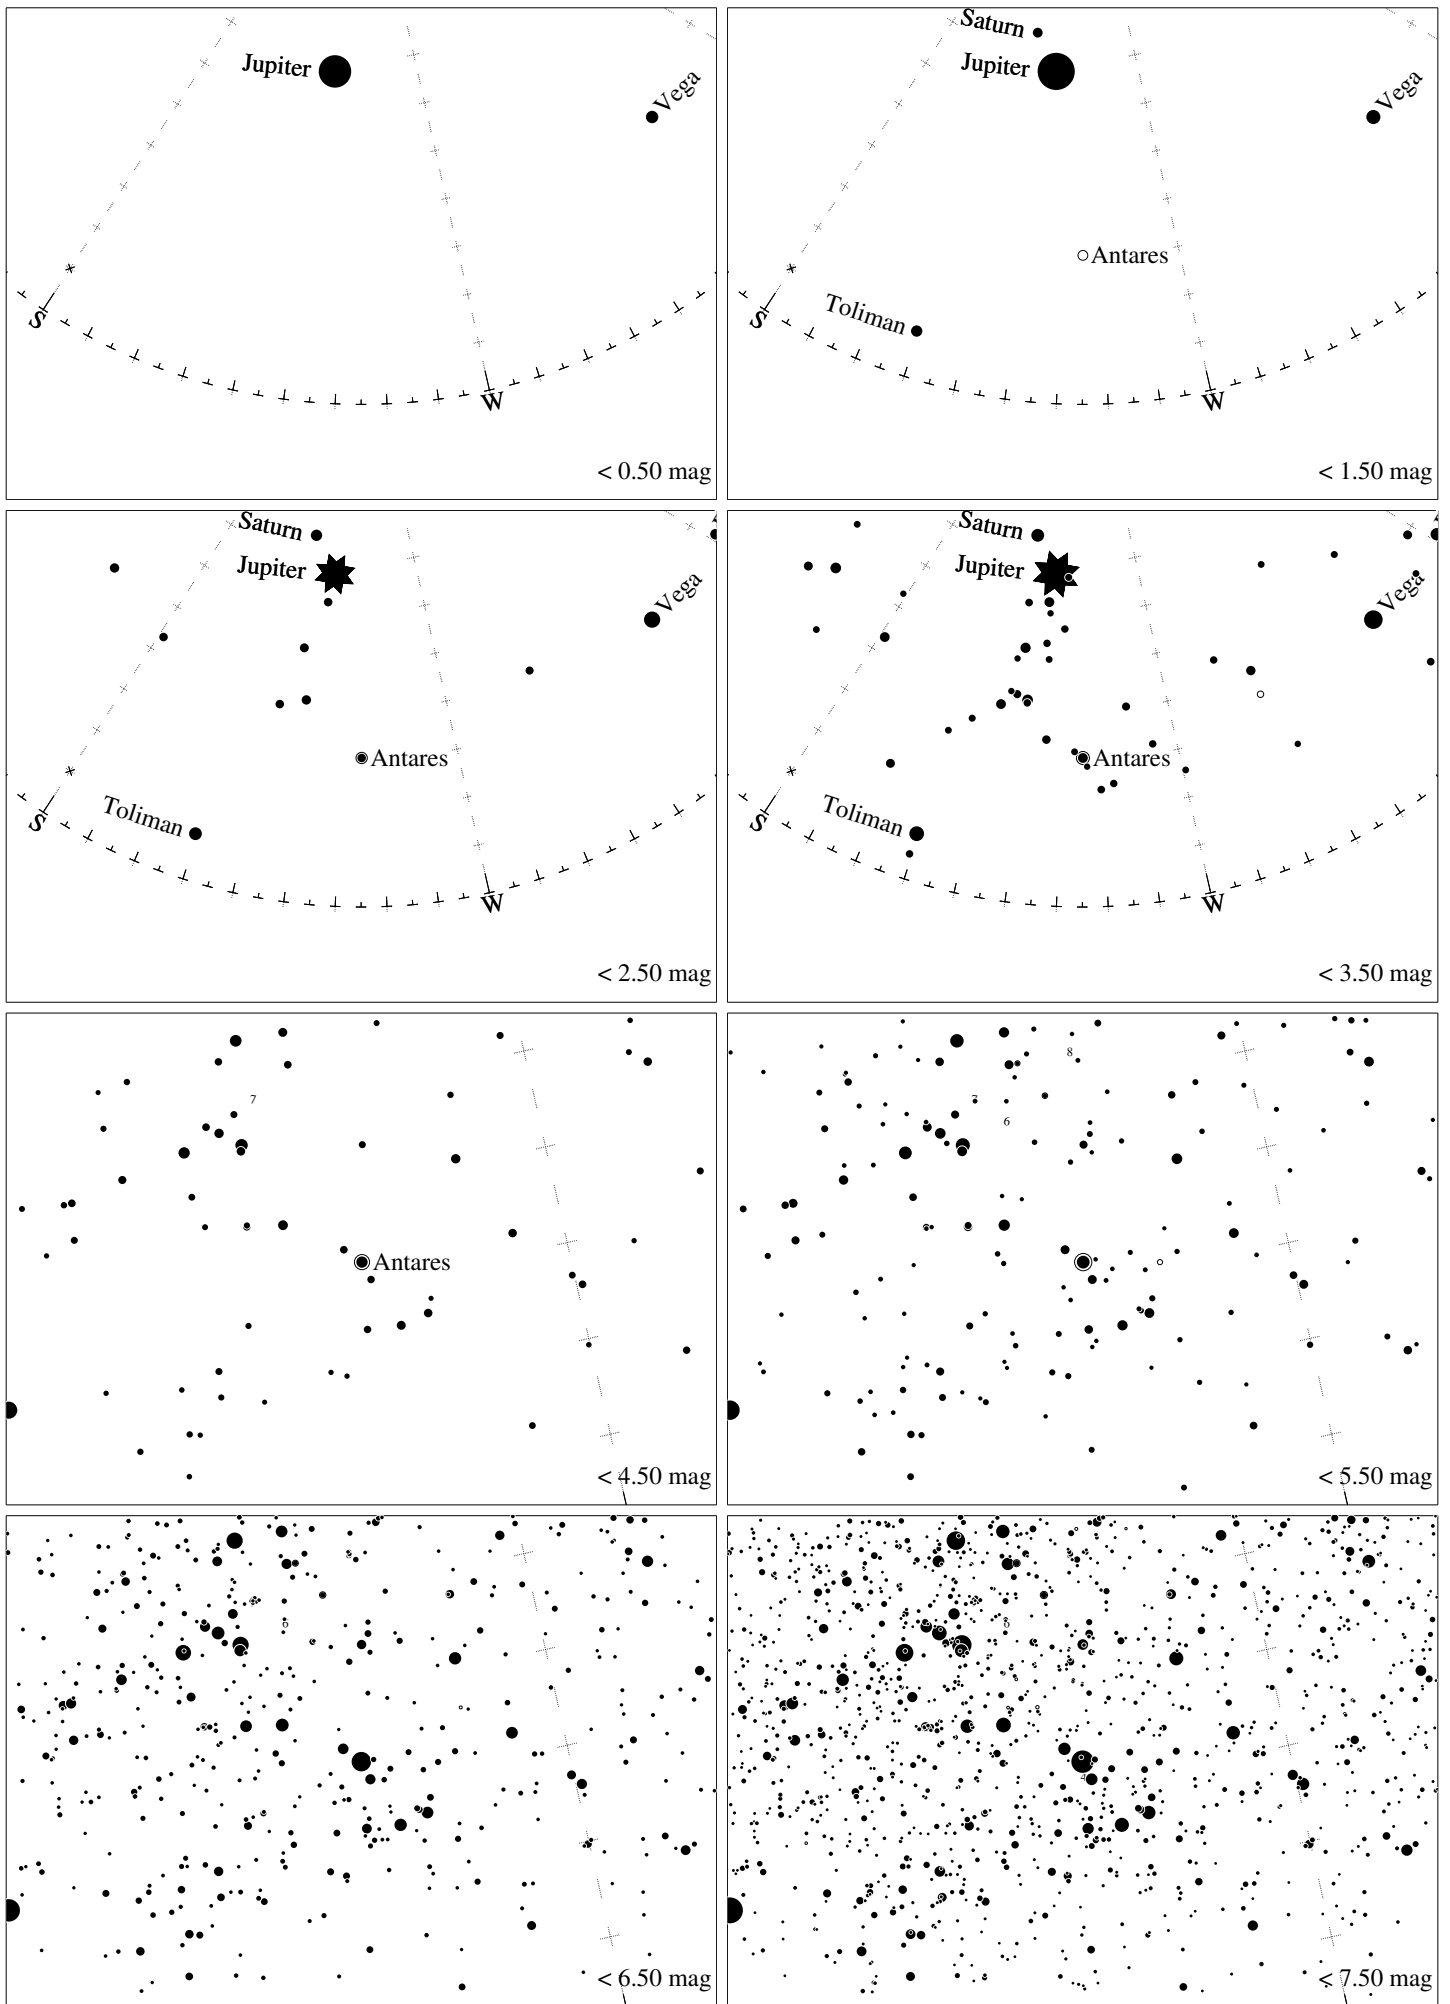

Maps for Globe at Night latitude -10° , 2020-07-16, 21 h local time (Sun at -44°), transparent air. Lines from N(E,S,W) to zenith shown (crosses each 10°). Centered on Antares (α Scorpii), which is 8° to the right from S, at 73° height. Detailed maps 50° vertically, the first four maps 100° . *Jan Hollan, CzechGlobe*

Maps for Globe at Night latitude -10° , 2020-08-14, 21 h local time (Sun at -45°), transparent air. Lines from N(E,S,W) to zenith shown (crosses each 10°). Centered on Antares (α Scorpii), which is 57° to the right from S, at 56° height. Detailed maps 50° vertically, the first four maps 100° . *Jan Hollan, CzechGlobe*

Maps for Globe at Night latitude -10° , 2020-09-13, 21 h local time (Sun at -46°), transparent air. Lines from N(E,S,W) to zenith shown (crosses each 10°). Centered on Antares (α Scorpii), which is 65° to the right from S, at 31° height. Detailed maps 50° vertically, the first four maps 100° . *Jan Hollan, CzechGlobe*