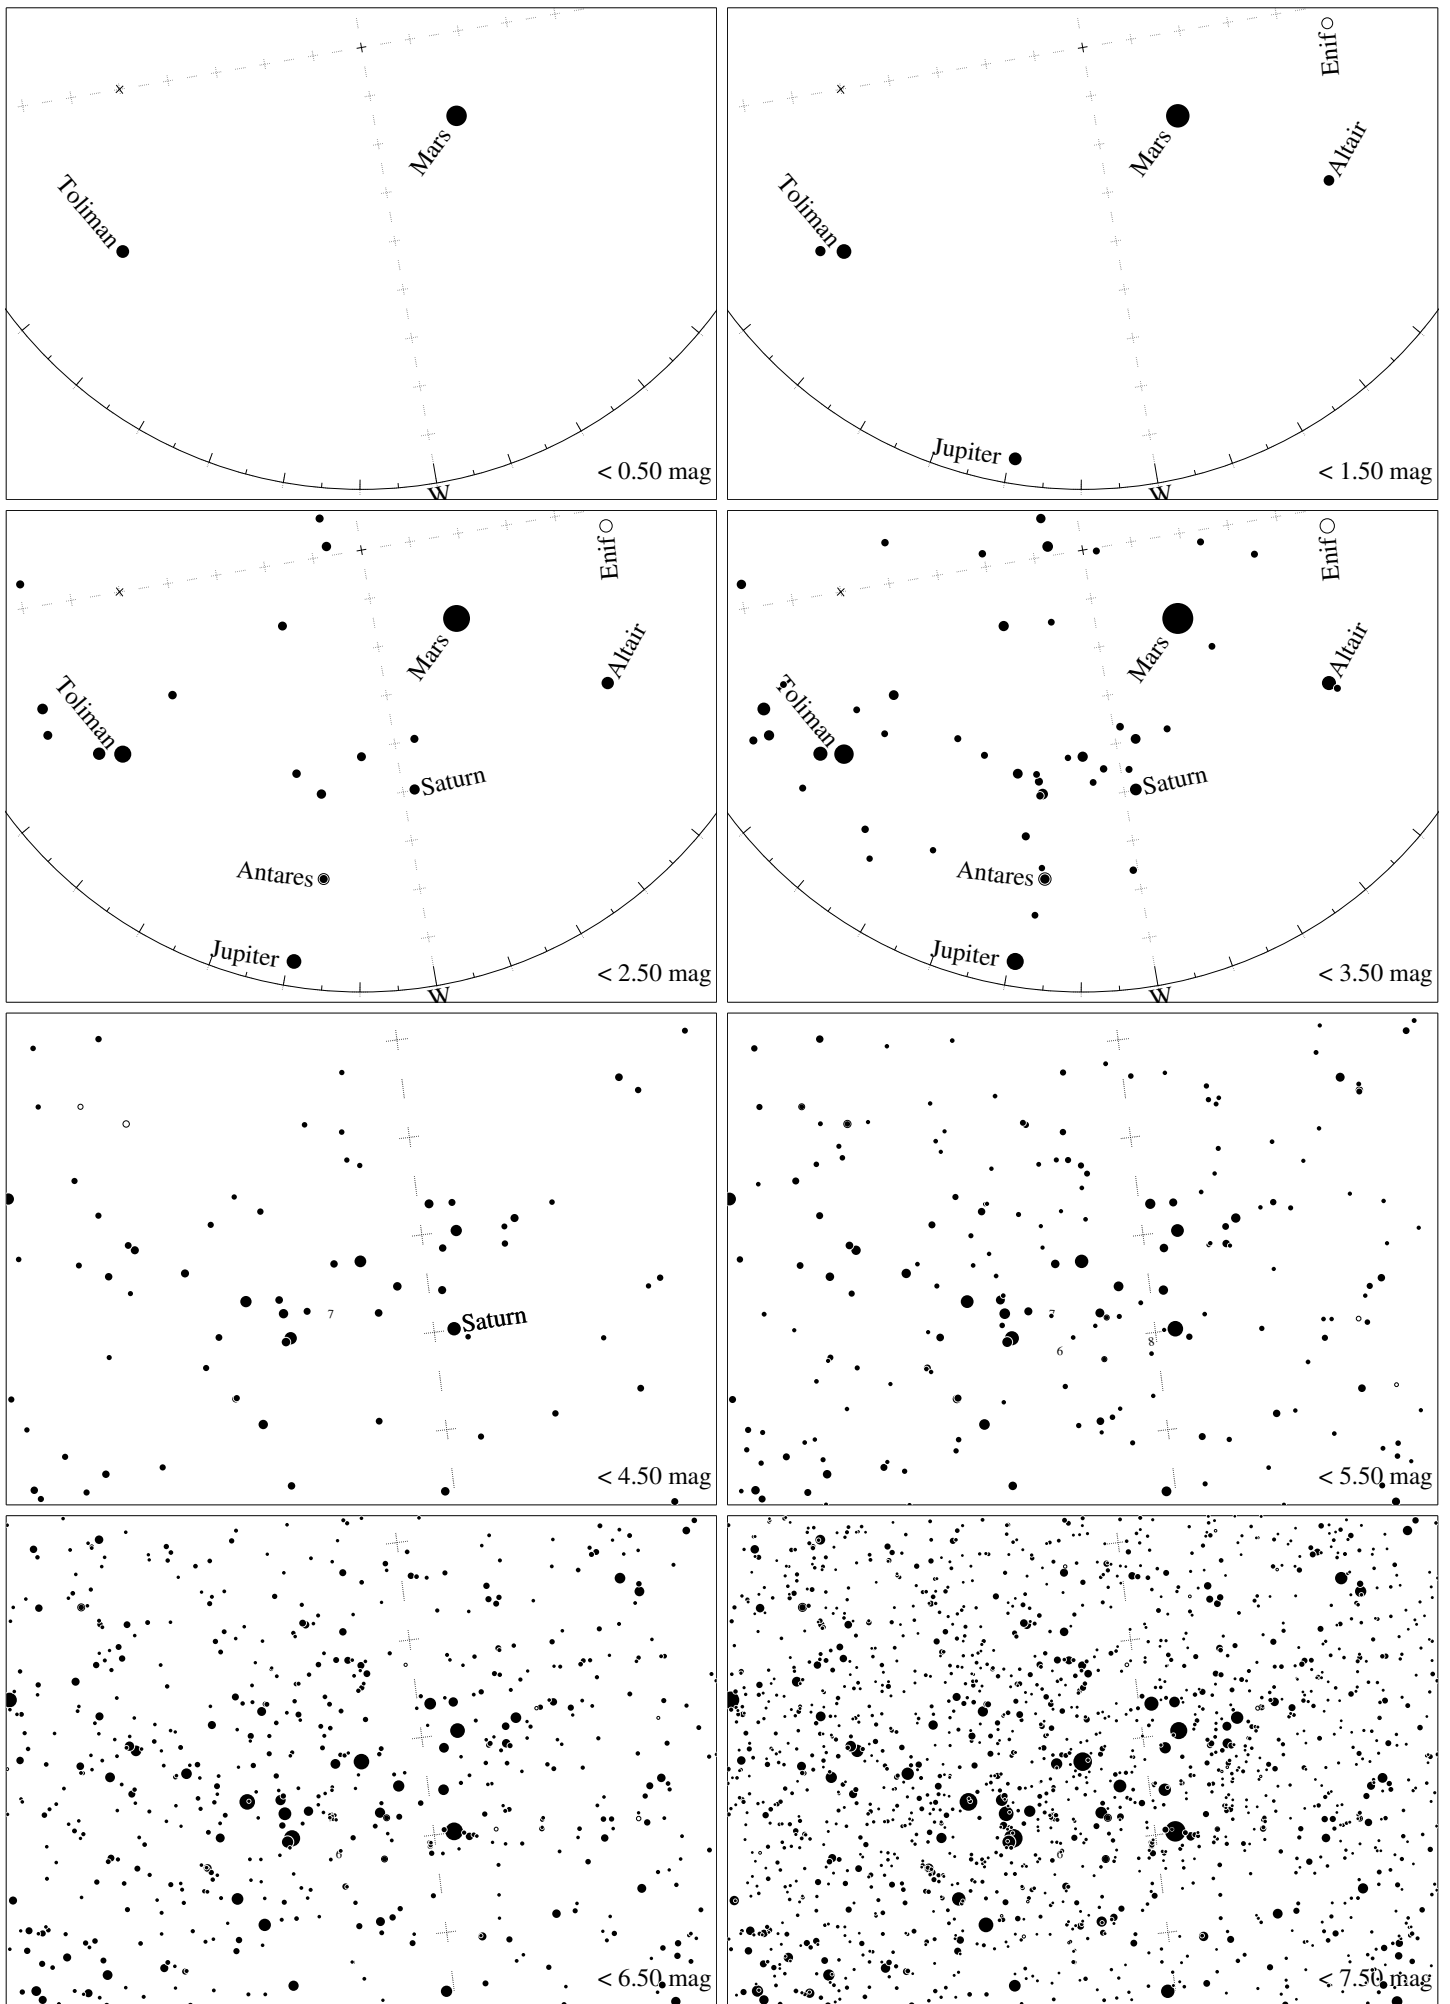

Maps for Globe at Night latitude -40° , 2018-09-05, 21 h local time (Sun at -38°), transparent air. Lines from N(E,S,W) to zenith shown (crosses each 10°). Centered on Kaus Australis (ϵ Sagittarii), which is 81° to the left from N, at 70° height. Detailed maps 50° vertically, the first four maps 100° . *Jan Hollan, CzechGlobe*

Maps for Globe at Night latitude -40° , 2018-10-05, 21 h local time (Sun at -31°), transparent air. Lines from N(E,S,W) to zenith shown (crosses each 10°). Centered on Kaus Australis (ϵ Sagittarii), which is 80° to the right from S, at 48° height. Detailed maps 50° vertically, the first four maps 100° . *Jan Hollan, CzechGlobe*