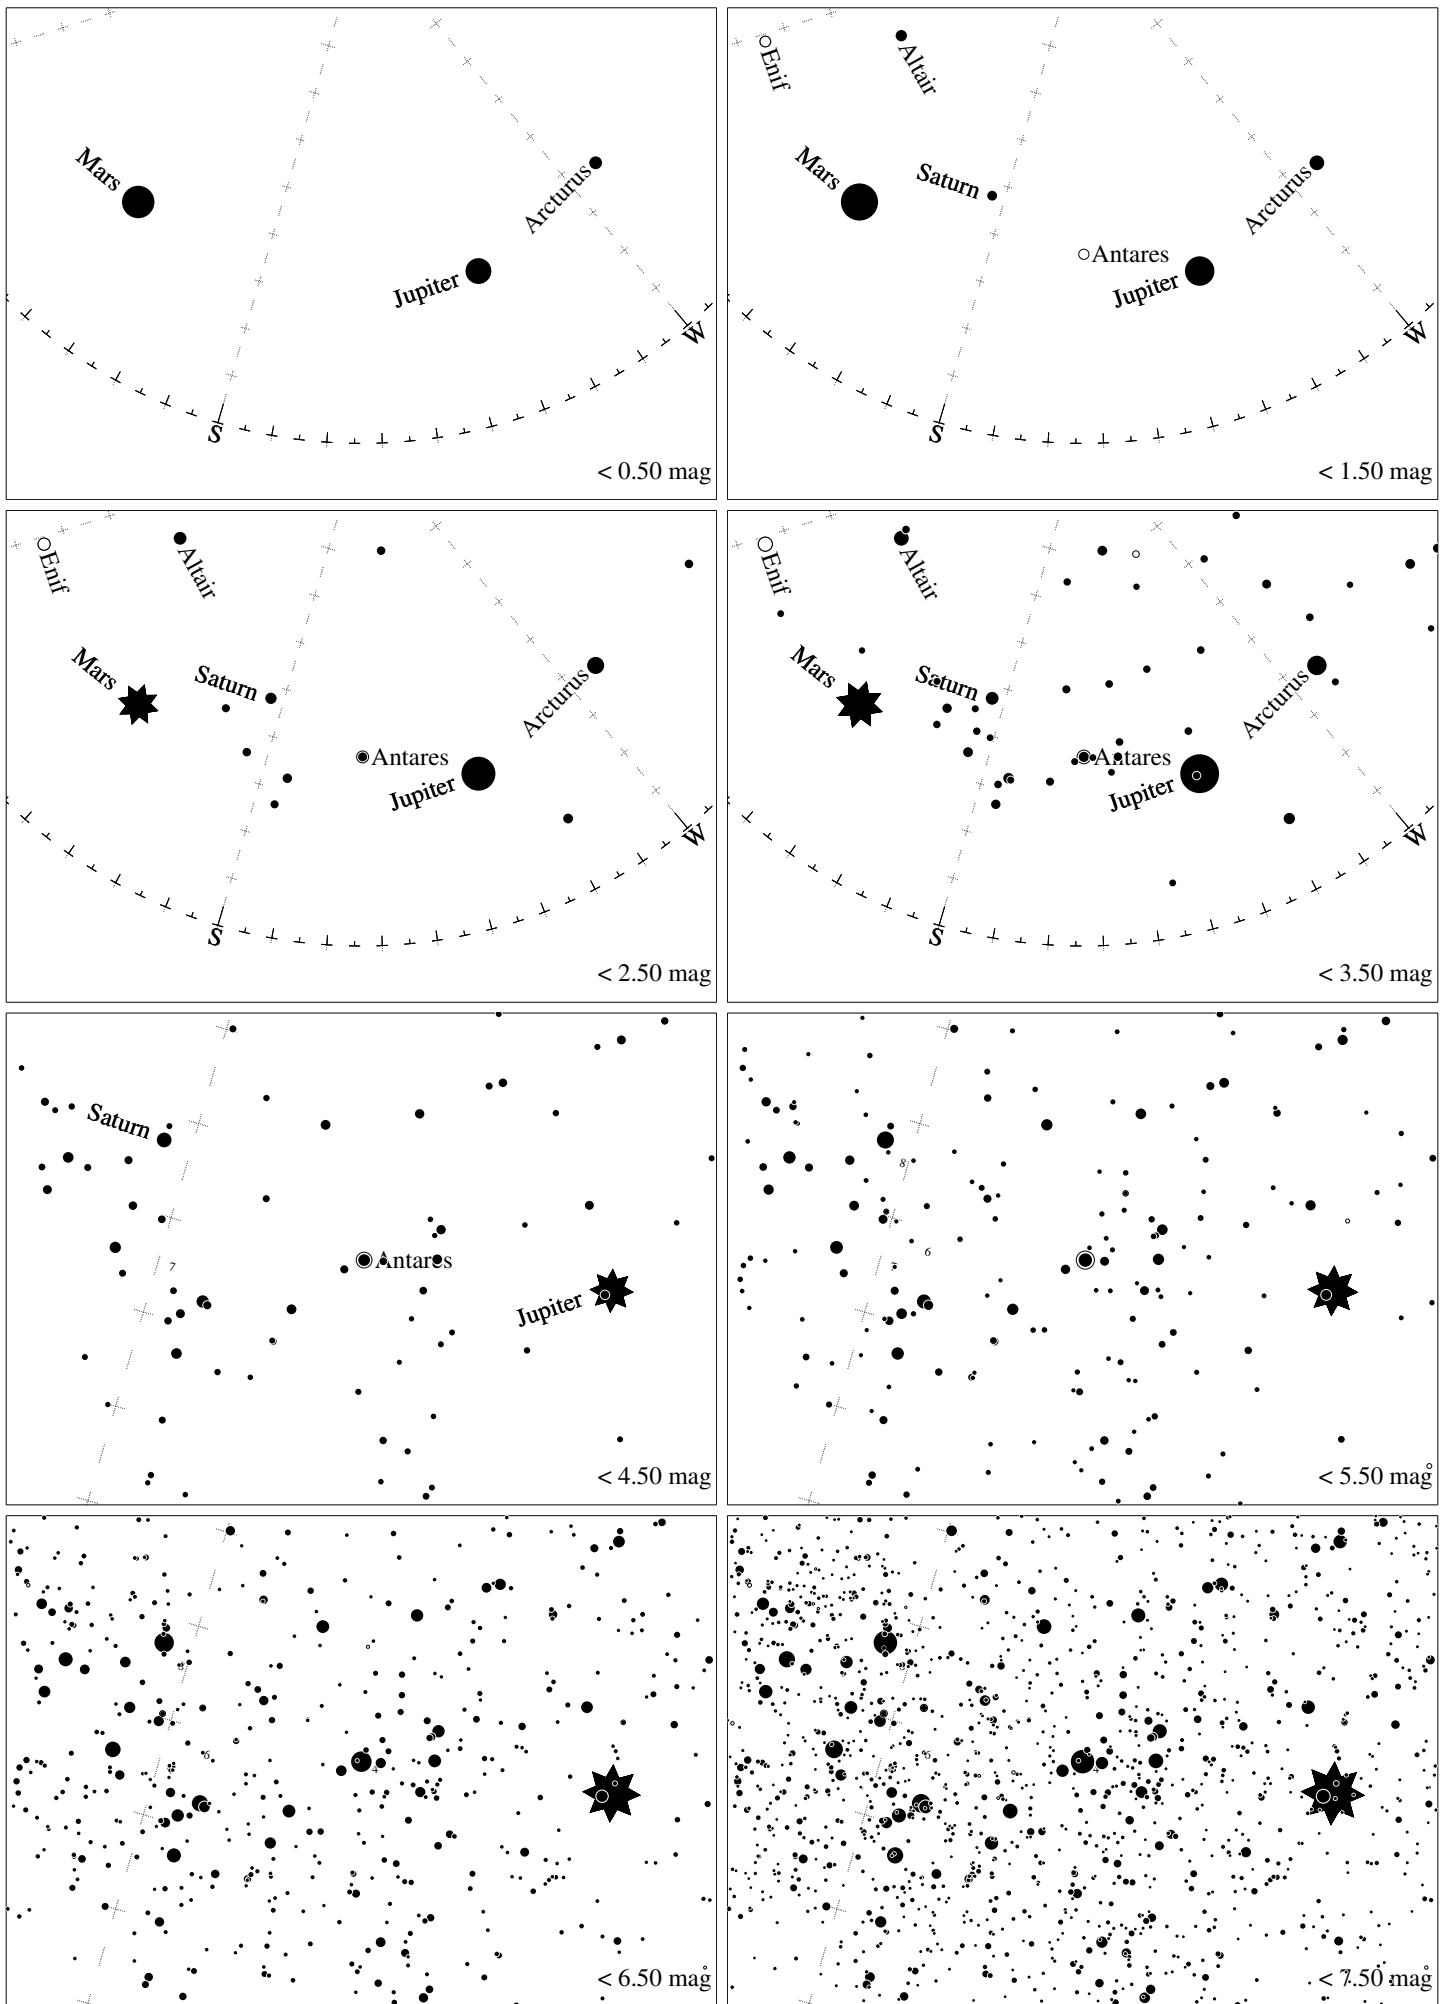

Maps for Globe at Night latitude 20° , 2018-07-08, 21 h local time (Sun at -28°), transparent air. Lines from N(E,S,W) to zenith shown (crosses each 10°). Centered on Antares (α Scorpii), which is 7° to the left from S, at 43° height. Detailed maps 50° vertically, the first four maps 100° . *Jan Hollan, CzechGlobe*

Maps for Globe at Night latitude 20°, 2018-08-06, 21 h local time (Sun at -32°), transparent air. Lines from N(E,S,W) to zenith shown (crosses each 10°). Centered on Antares (α Scorpii), which is 26° to the right from S, at 39° height. Detailed maps 50° vertically, the first four maps 100° . Jan Hollan, CzechGlobe