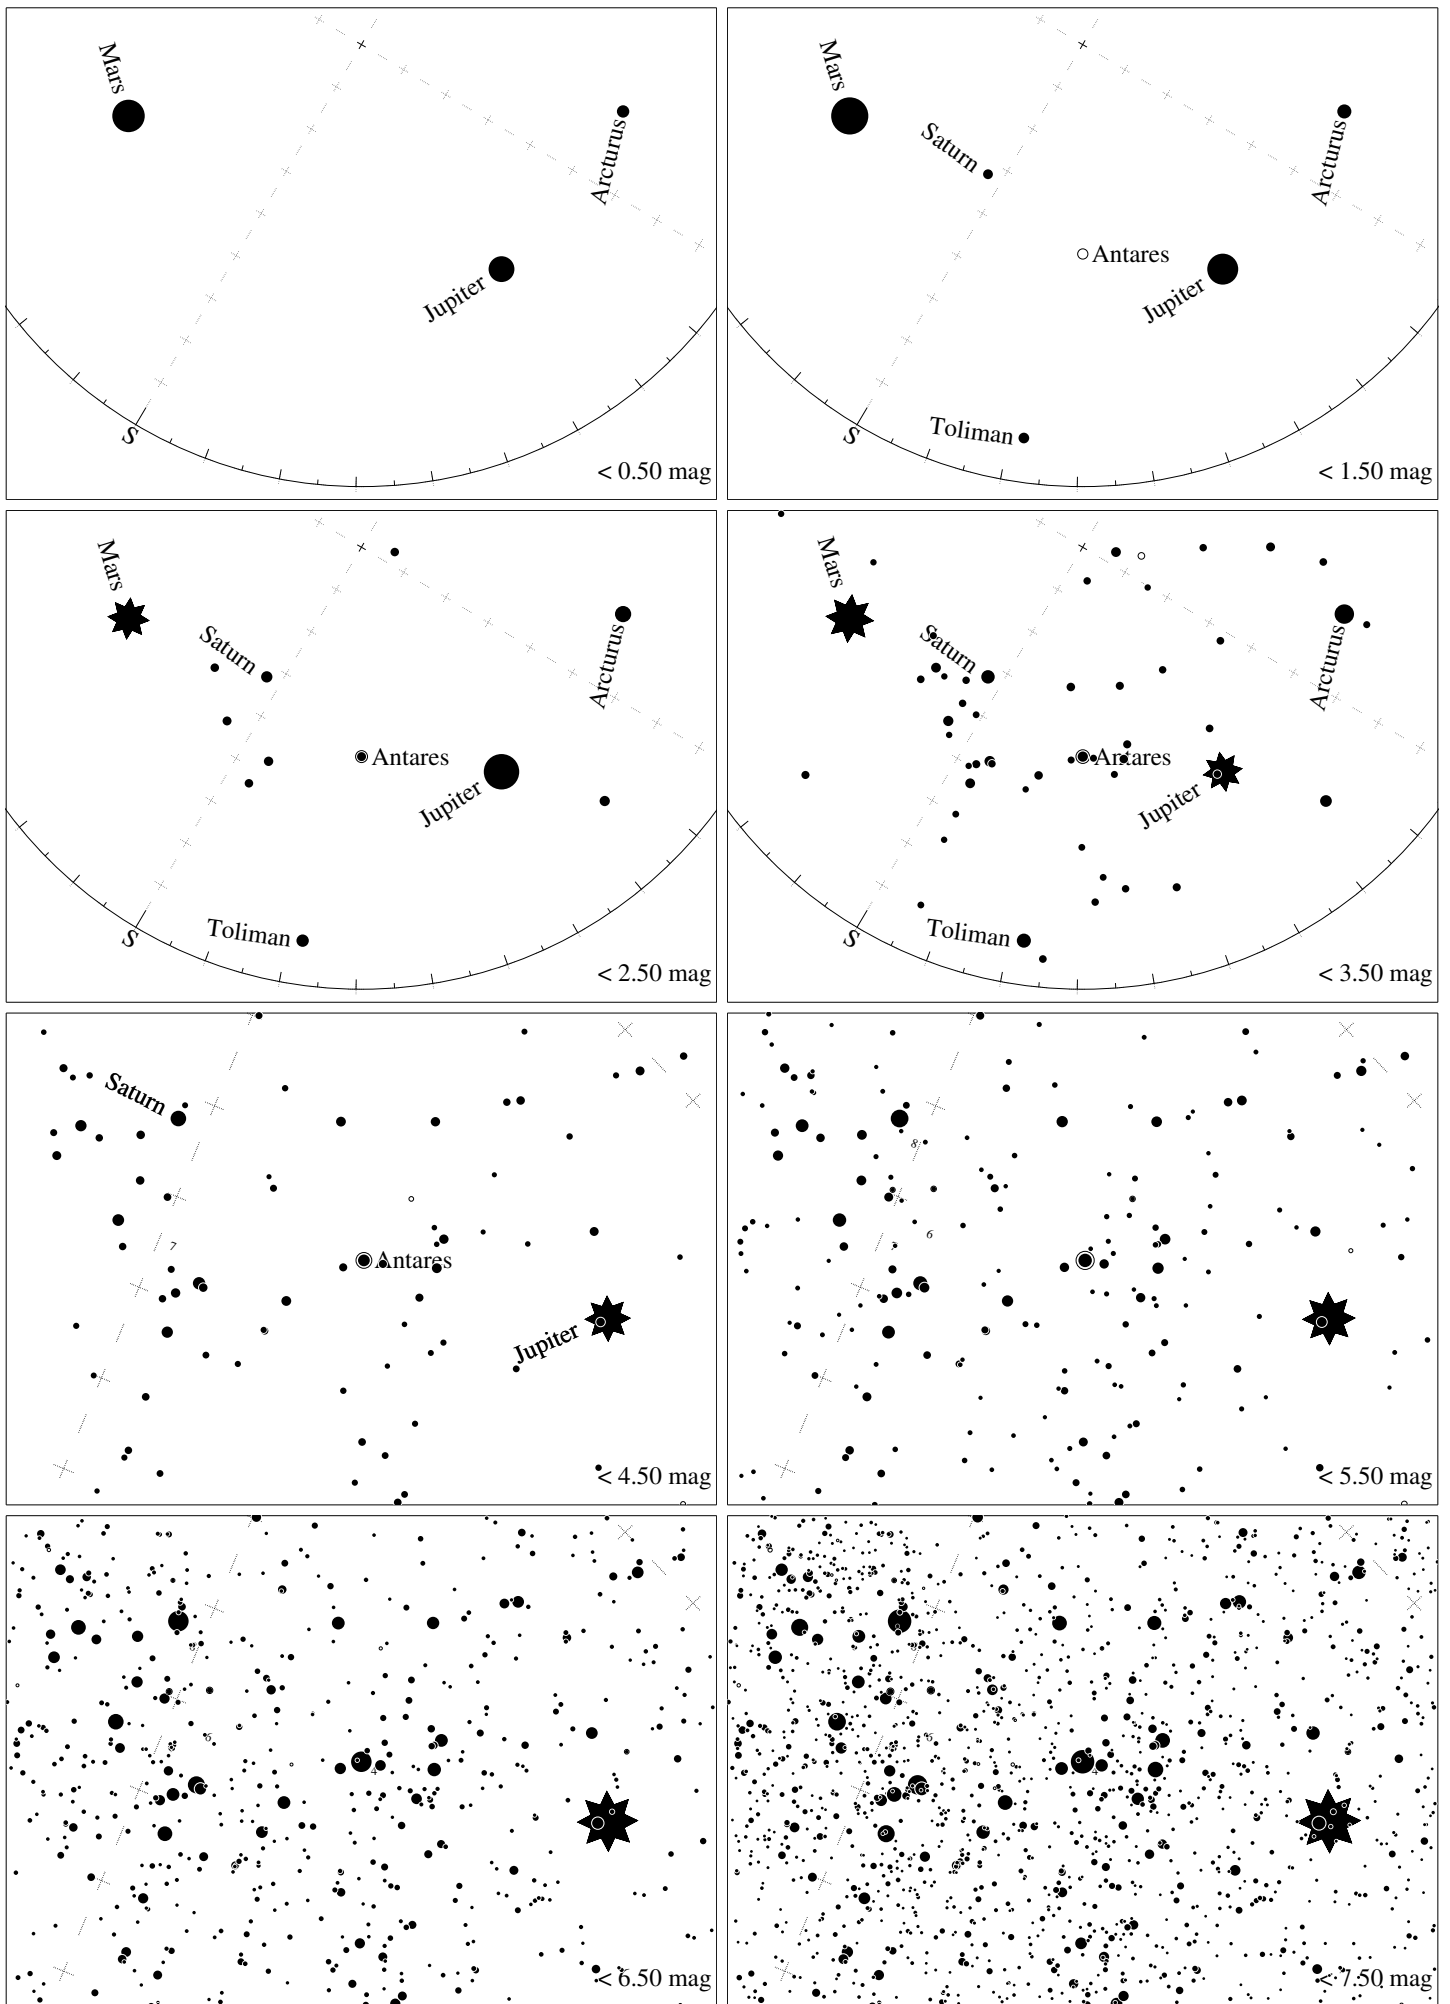

Maps for Globe at Night latitude 10° , 2018-07-08, 21 h local time (Sun at -34°), transparent air. Lines from N(E,S,W) to zenith shown (crosses each 10°). Centered on Antares (α Scorpii), which is 9° to the left from S, at 53° height. Detailed maps 50° vertically, the first four maps 100° . *Jan Hollan, CzechGlobe*

Maps for Globe at Night latitude 10°, 2018-08-06, 21 h local time (Sun at -37°), transparent air. Lines from N(E,S,W) to zenith shown (crosses each 10°). Centered on Antares (α Scorpii), which is 31° to the right from S, at 47° height. Detailed maps 50° vertically, the first four maps 100° . *Jan Hollan, CzechGlobe*