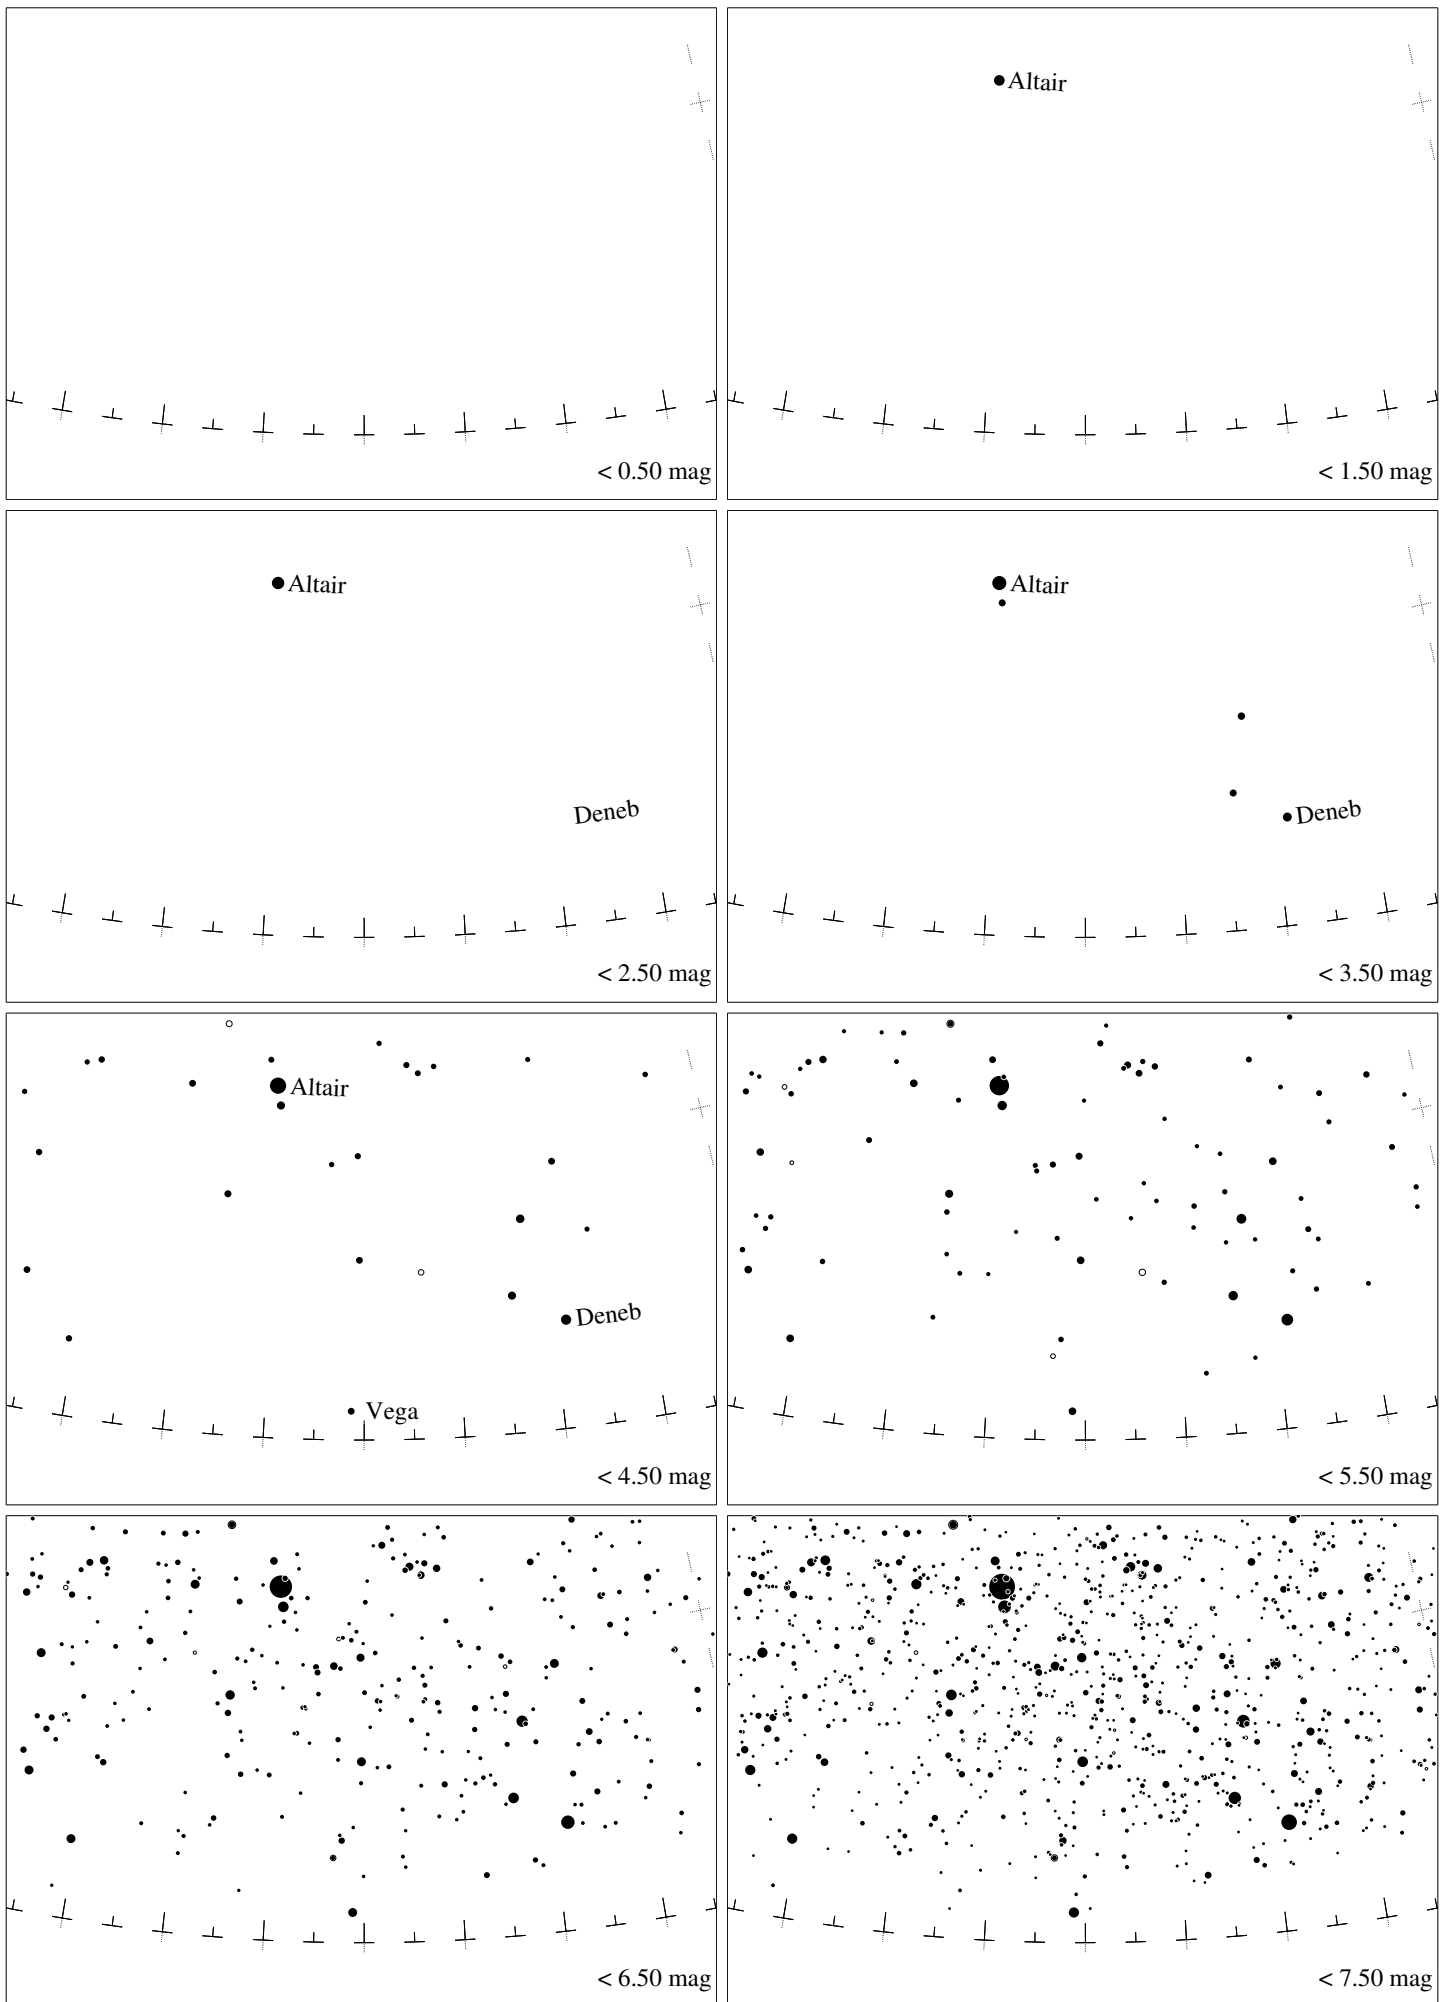

Maps for Globe at Night latitude -30° , 2020-08-14, 21 h local time (Sun at -45°), transparent air. Lines from N(E,S,W) to zenith shown (crosses each 10°). Centered on Albireo (β Cygni), 14° to the right from N, at 30° height, near the centre of Summer Triangle. Map vertical size is 50° . *Jan Hollan, CzechGlobe*

Maps for Globe at Night latitude -30° , 2020-09-13, 21 h local time (Sun at -41°), transparent air. Lines from N(E,S,W) to zenith shown (crosses each 10°). Centered on Albireo (β Cygni), 16° to the left from N, at 30° height, near the centre of Summer Triangle. Map vertical size is 50° . *Jan Hollan, CzechGlobe*

Maps for Globe at Night latitude -30° , 2020-10-12, 21 h local time (Sun at -35°), transparent air. Lines from N(E,S,W) to zenith shown (crosses each 10°). Centered on Albireo (β Cygni), 40° to the left from N, at 18° height, near the centre of Summer Triangle. Map vertical size is 50° . *Jan Hollan, CzechGlobe*