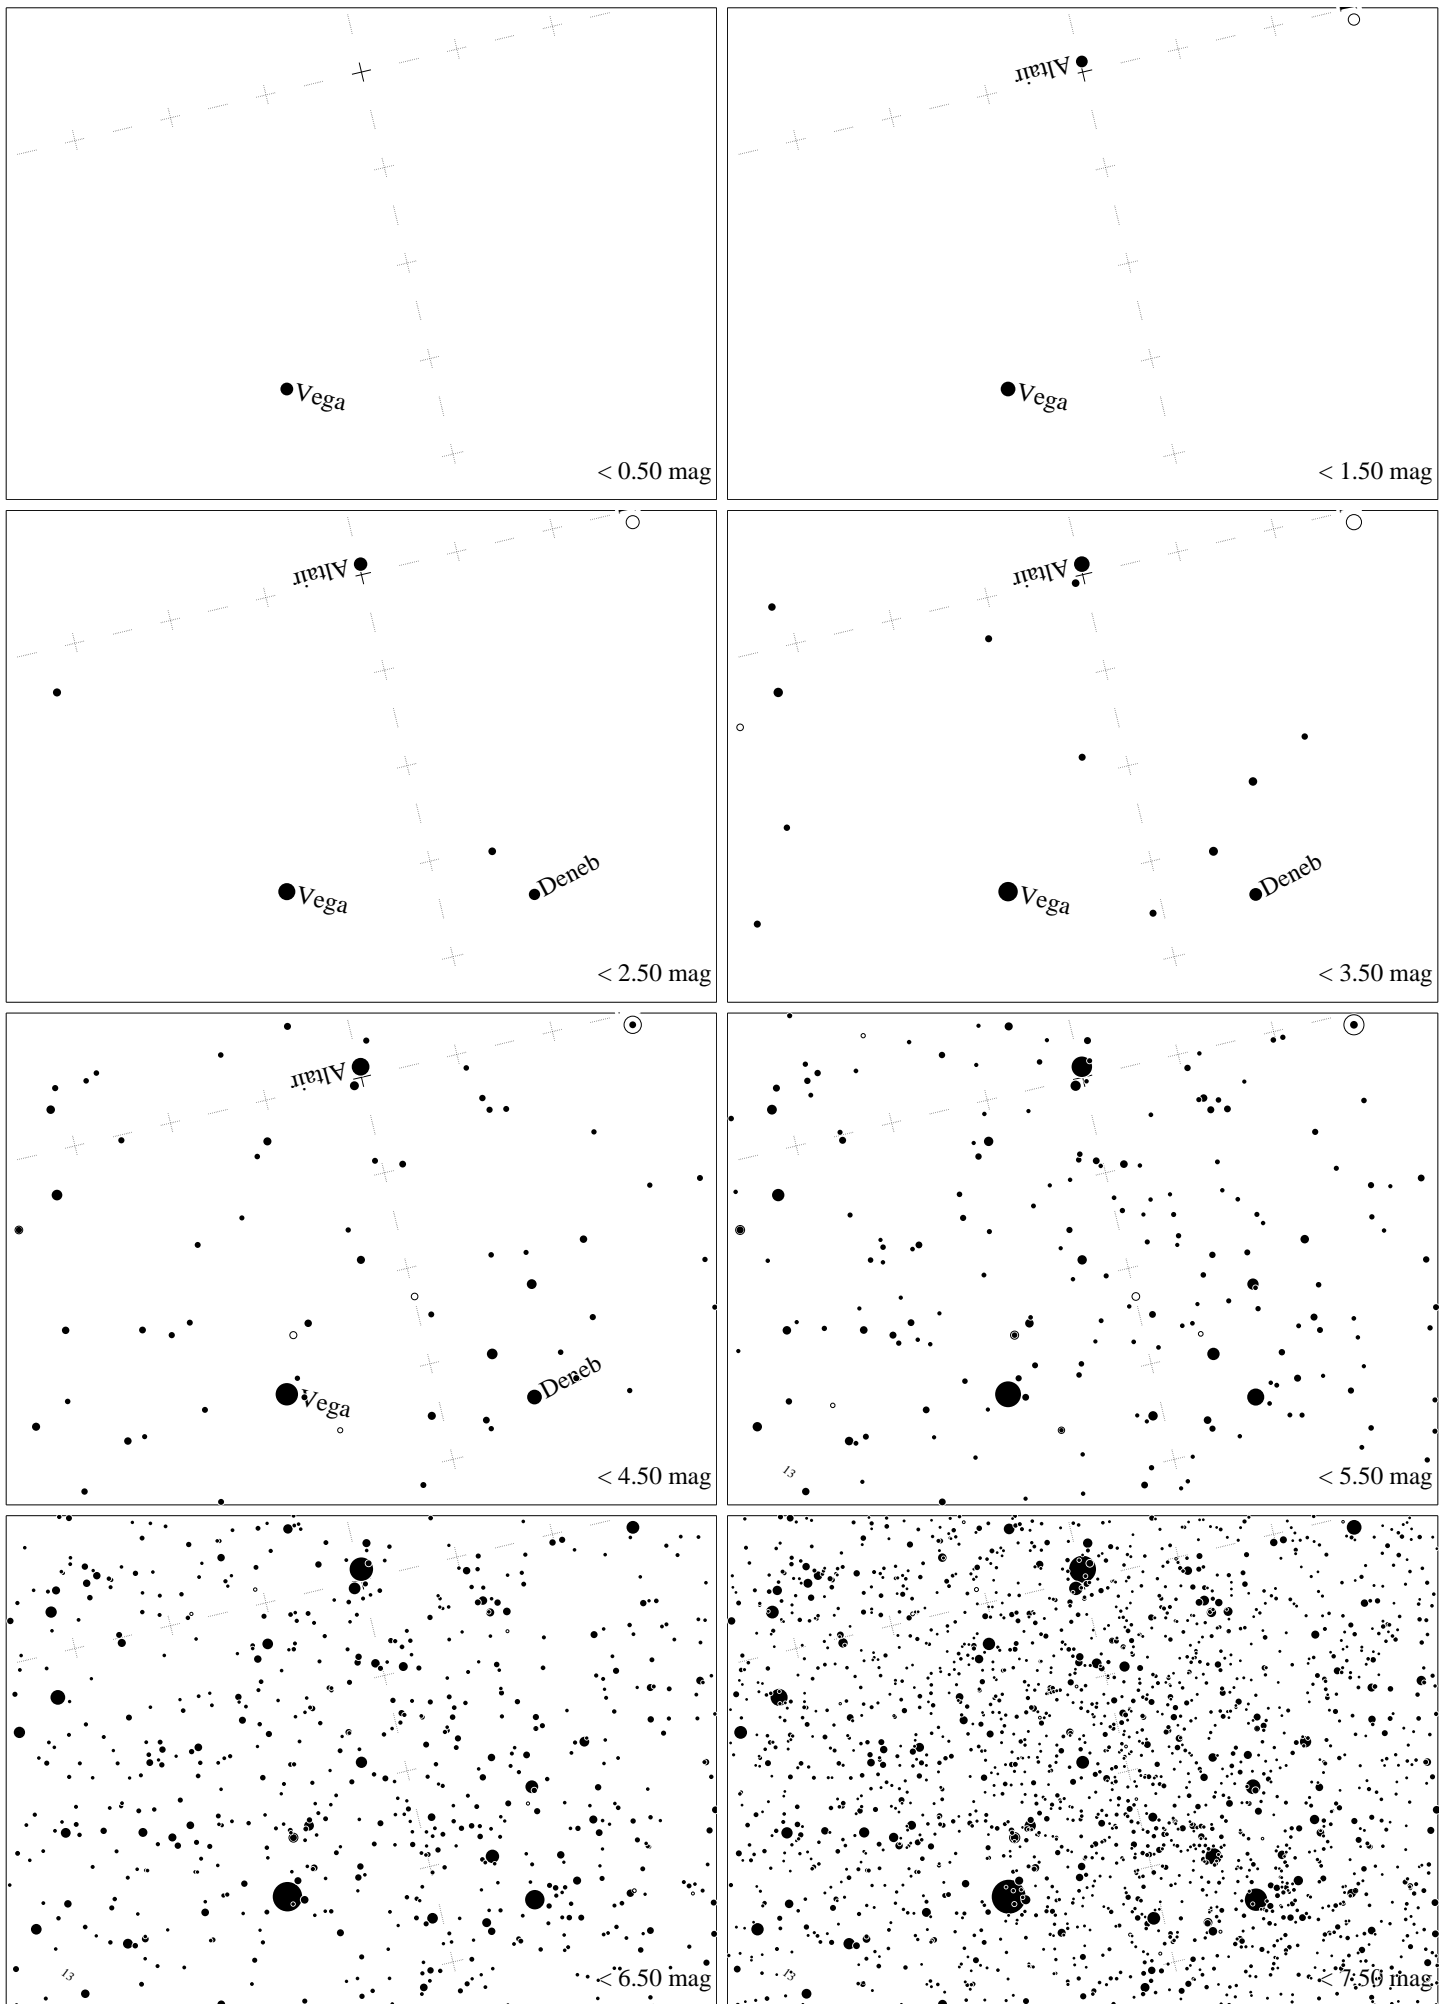

Maps for Globe at Night latitude  $10^\circ$ , 2023-08-04, 21 h local time (Sun at  $-37^\circ$ ), transparent air. Lines from N(E,S,W) to zenith shown (crosses each  $10^\circ$ ). Centered on Albireo ( $\beta$  Cygni),  $49^\circ$  to the right from N, at  $61^\circ$  height, near the centre of Summer Triangle. Map vertical size is  $50^\circ$ . *Jan Hollan, CzechGlobe*

Maps for Globe at Night latitude  $10^\circ$ , 2023-09-03, 21 h local time (Sun at  $-42^\circ$ ), transparent air. Lines from N(E,S,W) to zenith shown (crosses each  $10^\circ$ ). Centered on Albireo ( $\beta$  Cygni),  $13^\circ$  to the left from N, at  $71^\circ$  height, near the centre of Summer Triangle. Map vertical size is  $50^\circ$ . *Jan Hollan, CzechGlobe*