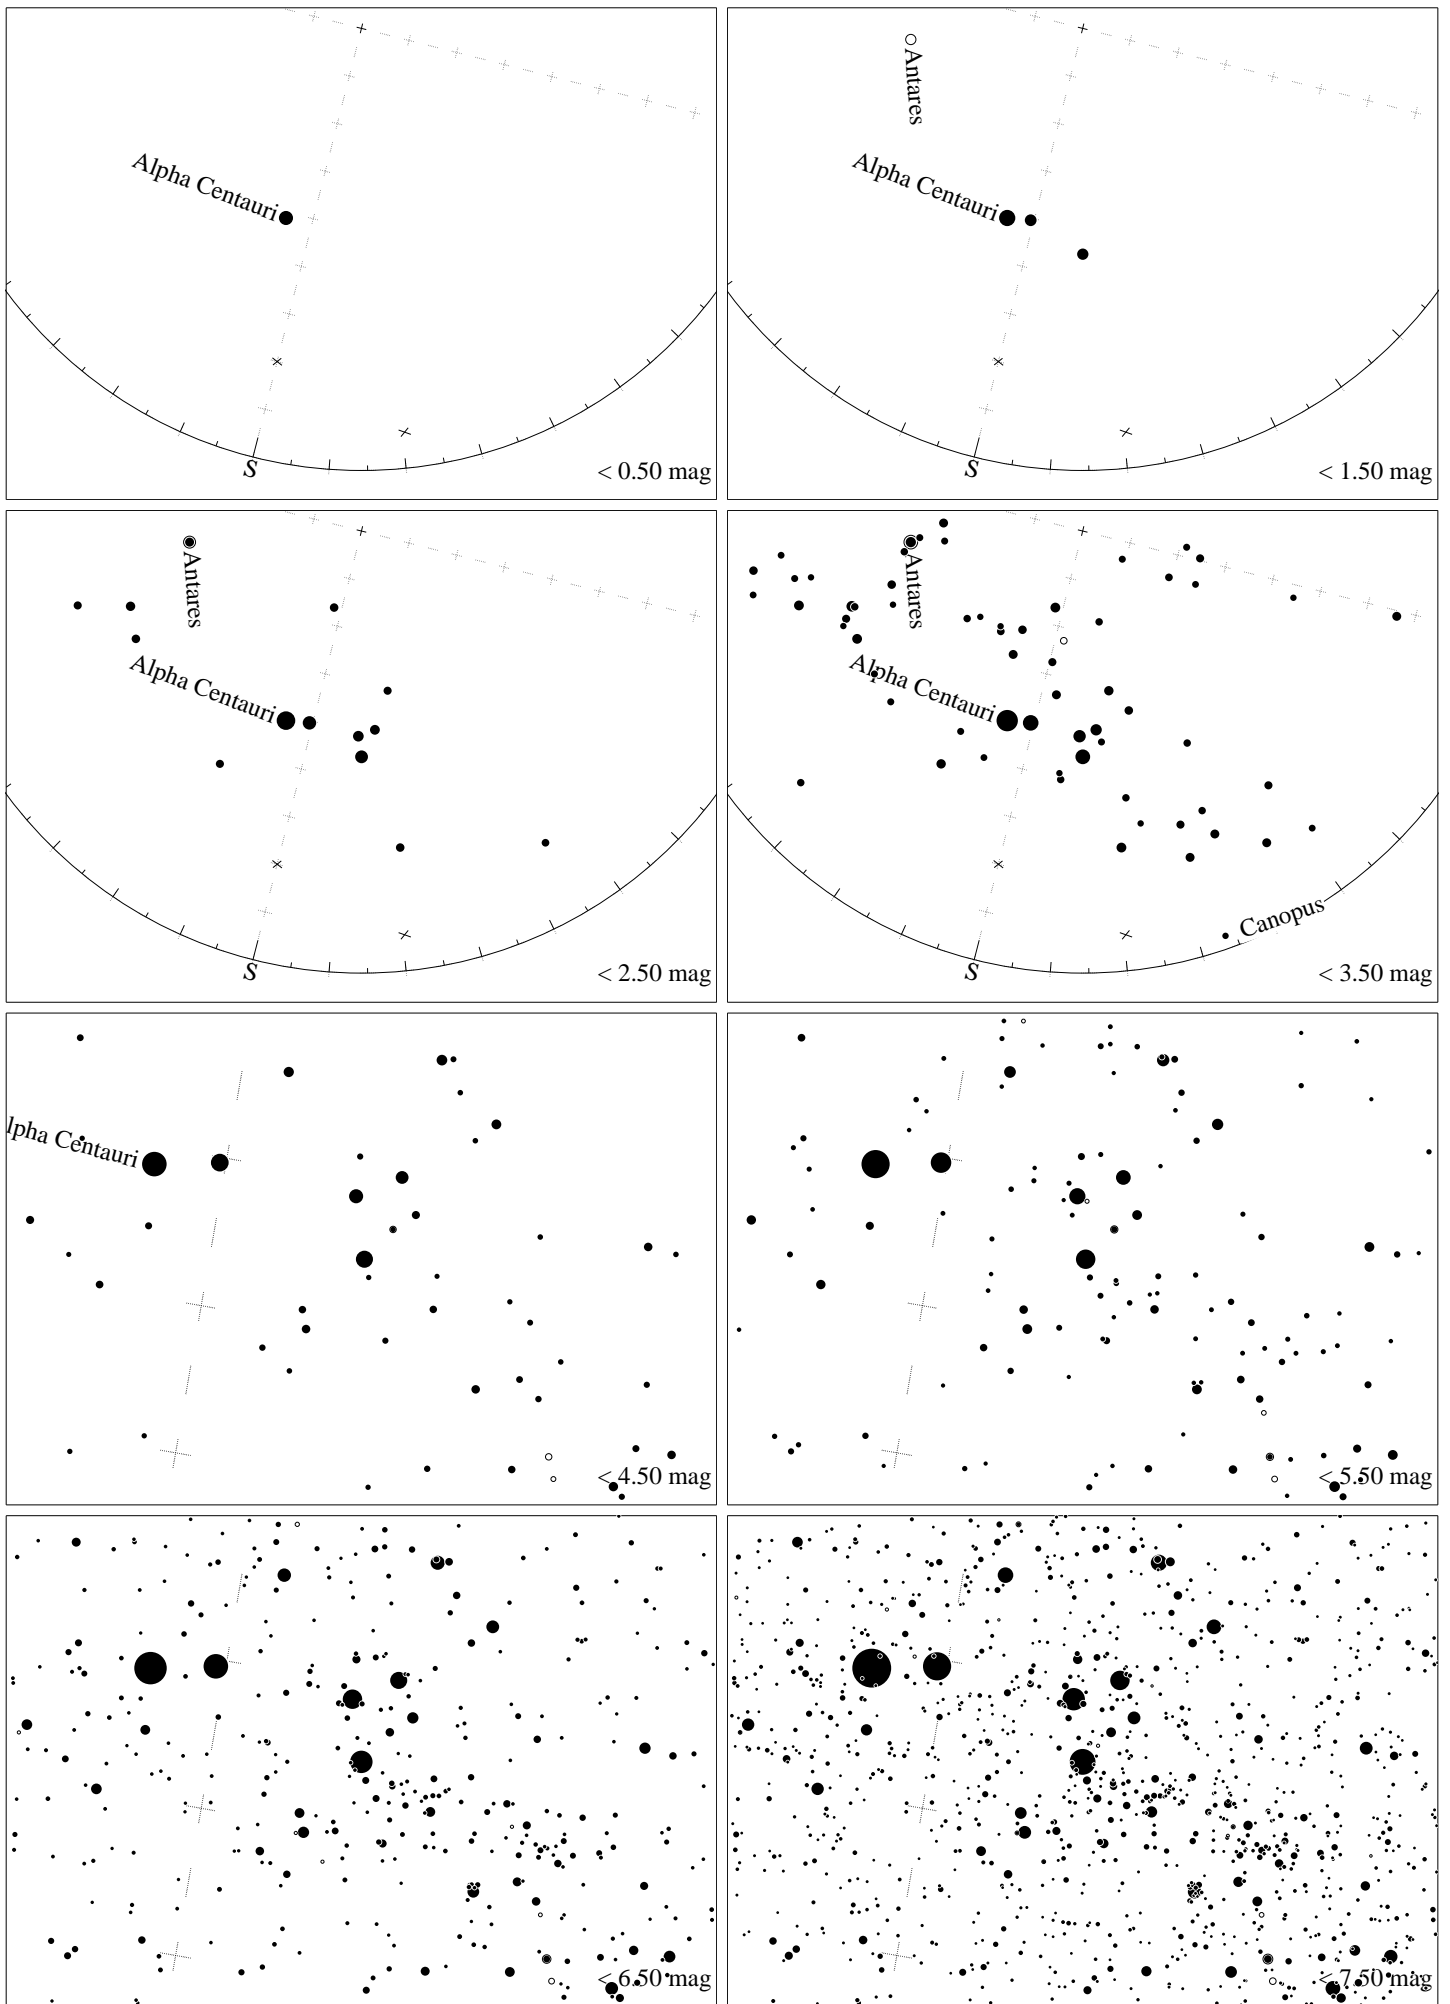

Maps for Globe at Night latitude -10° , 2023-06-06, 21 h local time (Sun at -46°), transparent air. Central star Acrux (the brightest one in the Cross) is 12° left from the south, at 34° height. Detailed maps 33° vertically, the first four maps 100° . Jan Hollan, CzechGlobe

Maps for Globe at Night latitude -20° , 2023-06-06, 21 h local time (Sun at -48°), transparent air. Central star Acrux (the brightest one in the Cross) is 14° left from the south, at 44° height. Detailed maps 33° vertically, the first four maps 100° . *Jan Hollan, CzechGlobe*

Maps for Globe at Night latitude -30° , 2023-06-06, 21 h local time (Sun at -50°), transparent air. Central star Acrux (the brightest one in the Cross) is 17° left from the south, at 54° height. Detailed maps 33° vertically, the first four maps 100° . *Jan Hollan, CzechGlobe*

Maps for Globe at Night latitude -40° , 2023-06-06, 21 h local time (Sun at -49°), transparent air. Central star Acrux (the brightest one in the Cross) is 23° left from the south, at 63° height. Detailed maps 33° vertically, the first four maps 100° . *Jan Hollan, CzechGlobe*