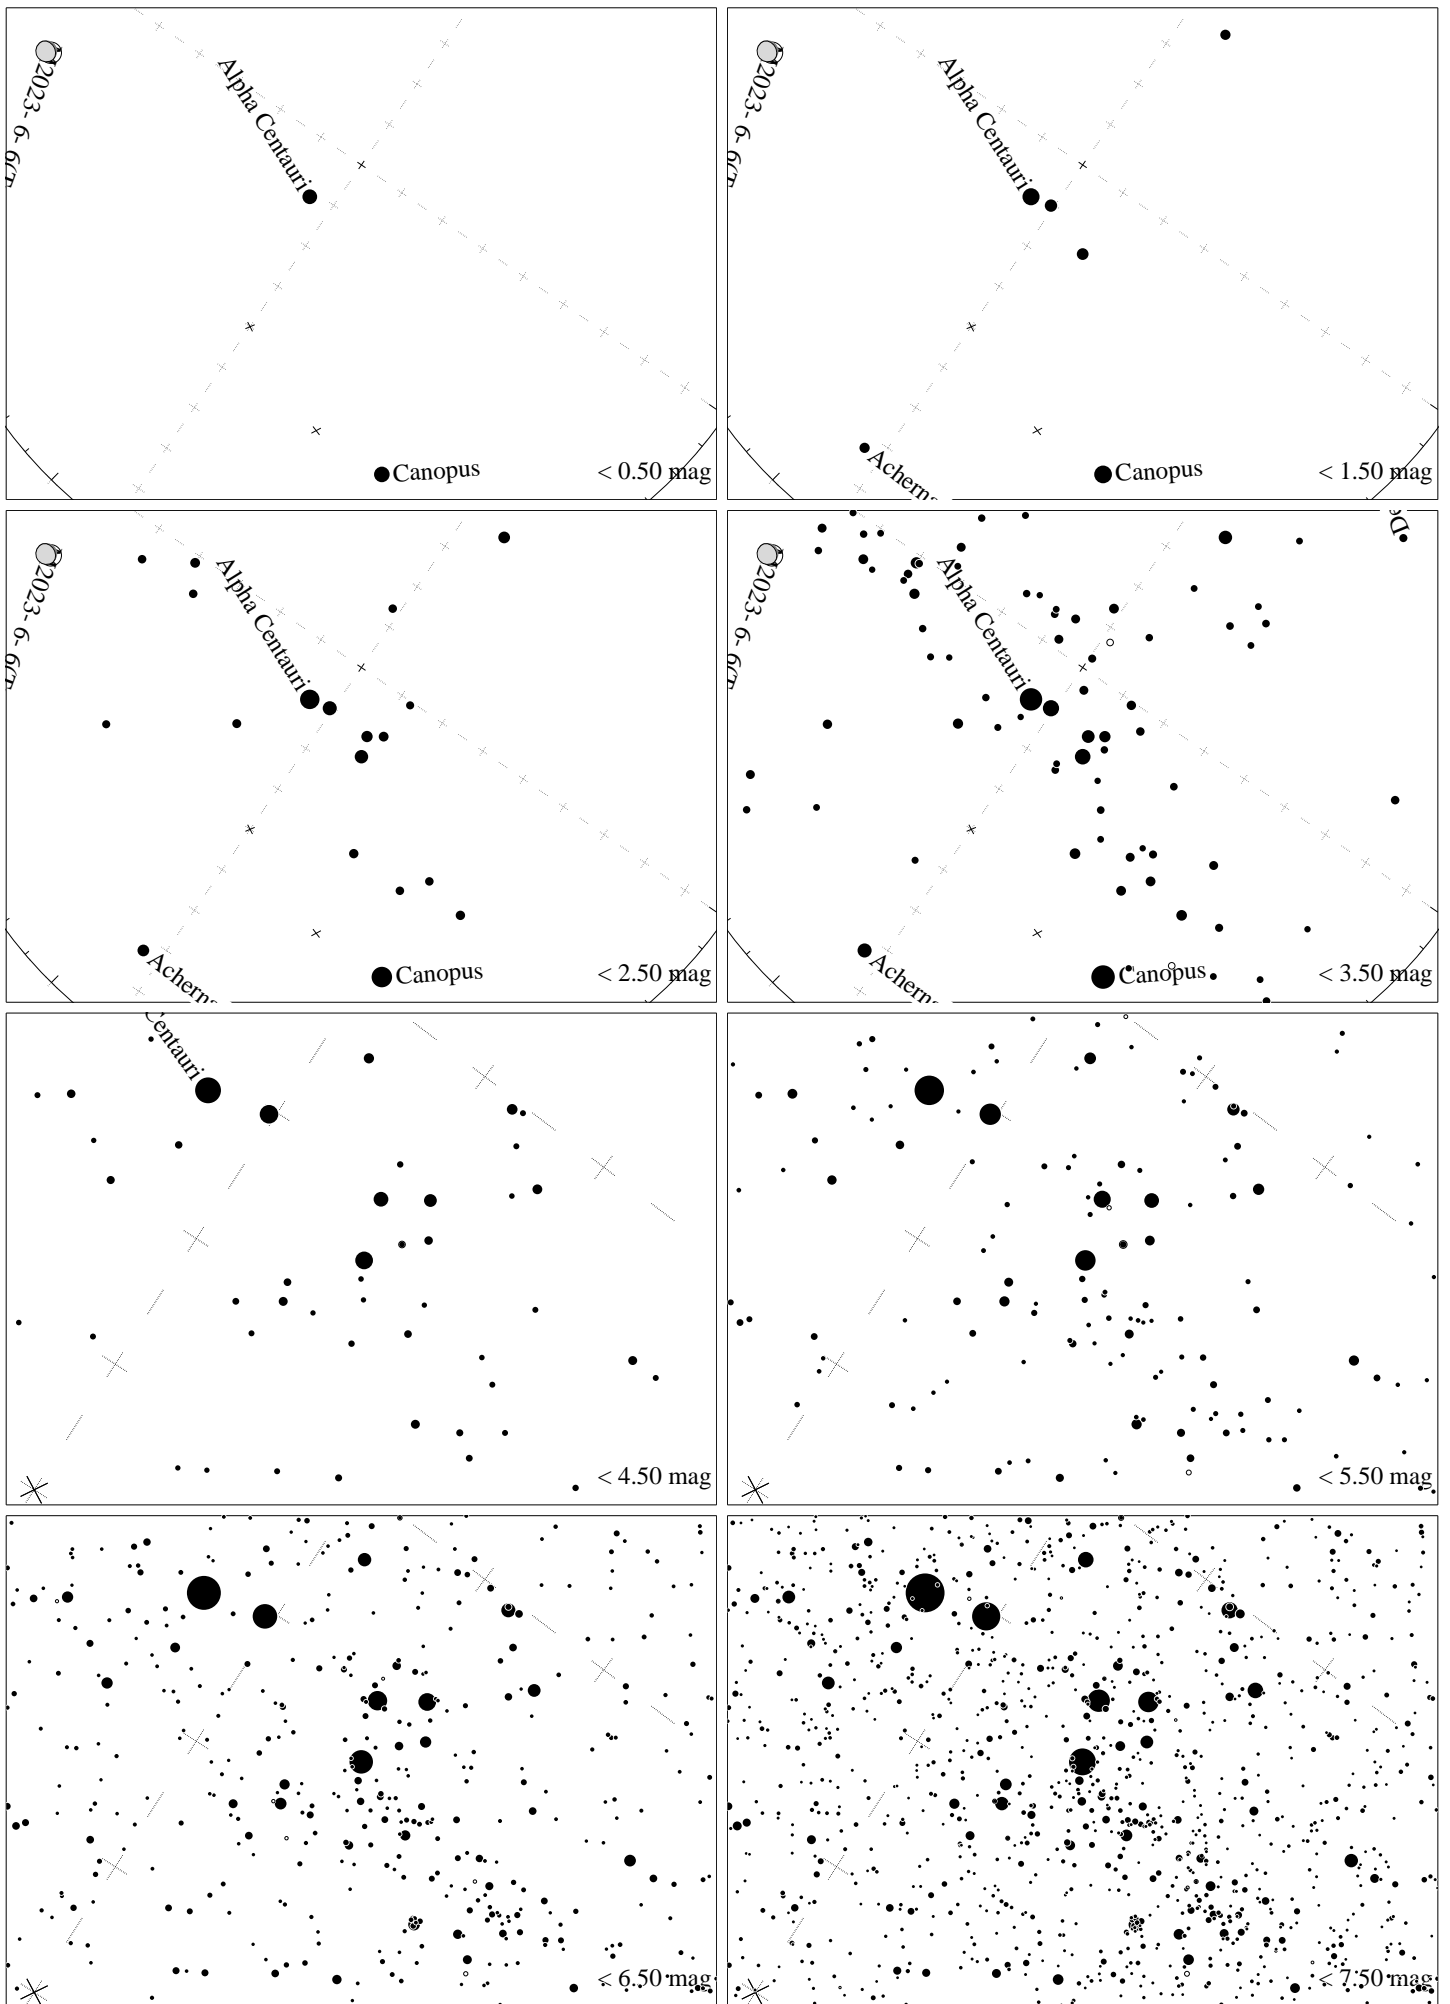

Maps for Globe at Night latitude -10° , 2023-06-06, 21 h local time (Sun at -46°), transparent air. Central star Acrux (the brightest one in the Cross) is 12° left from the south, at 34° height. Detailed maps 33° vertically, the first four maps 100° . Jan Hollan, CzechGlobe

Maps for Globe at Night latitude -20° , 2023-06-06, 21 h local time (Sun at -48°), transparent air. Central star Acrux (the brightest one in the Cross) is 14° left from the south, at 44° height. Detailed maps 33° vertically, the first four maps 100° . *Jan Hollan, CzechGlobe*

Maps for Globe at Night latitude -30° , 2023-06-06, 21 h local time (Sun at -50°), transparent air. Central star Acrux (the brightest one in the Cross) is 17° left from the south, at 54° height. Detailed maps 33° vertically, the first four maps 100° . *Jan Hollan, CzechGlobe*

Maps for Globe at Night latitude -40° , 2023-06-06, 21 h local time (Sun at -49°), transparent air. Central star Acrux (the brightest one in the Cross) is 23° left from the south, at 63° height. Detailed maps 33° vertically, the first four maps 100° . *Jan Hollan, CzechGlobe*