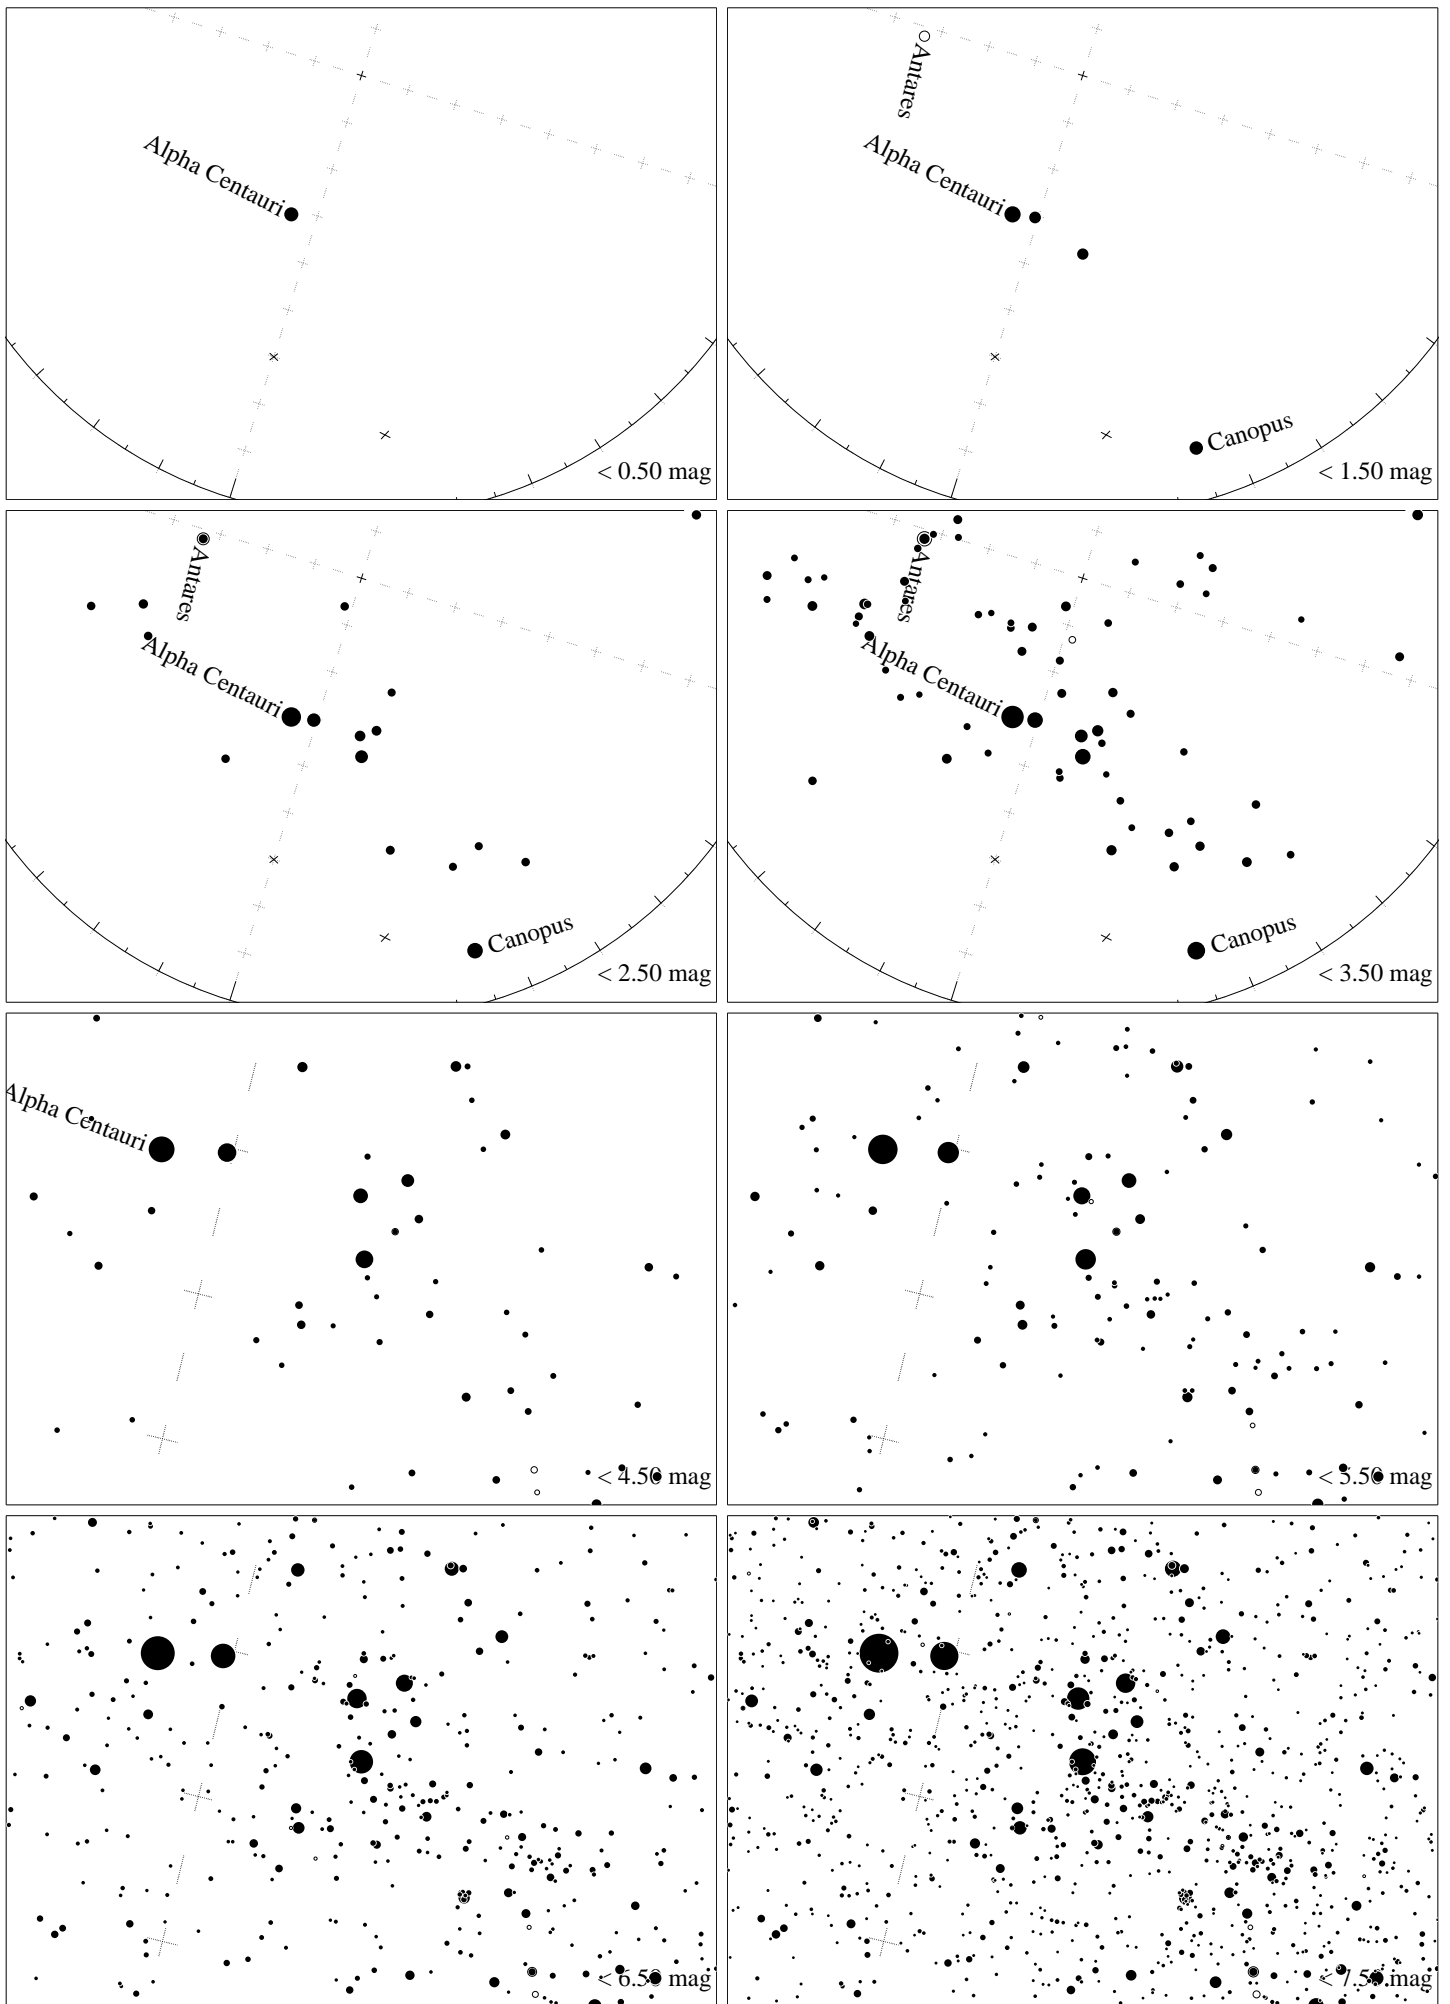

Maps for Globe at Night latitude -10° , 2023-06-06, 21 h local time (Sun at -46°), transparent air. Central star Acrux (the brightest one in the Cross) is 12° left from the south, at 34° height. Detailed maps 33° vertically, the first four maps 100° . Jan Hollan, CzechGlobe

Maps for Globe at Night latitude -20° , 2023-06-06, 21 h local time (Sun at -48°), transparent air. Central star Acrux (the brightest one in the Cross) is 14° left from the south, at 44° height. Detailed maps 33° vertically, the first four maps 100° . *Jan Hollan, CzechGlobe*

Maps for Globe at Night latitude -30° , 2023-06-06, 21 h local time (Sun at -50°), transparent air. Central star Acrux (the brightest one in the Cross) is 17° left from the south, at 54° height. Detailed maps 33° vertically, the first four maps 100° . *Jan Hollan, CzechGlobe*

Maps for Globe at Night latitude -40° , 2023-06-06, 21 h local time (Sun at -49°), transparent air. Central star Acrux (the brightest one in the Cross) is 23° left from the south, at 63° height. Detailed maps 33° vertically, the first four maps 100° . *Jan Hollan, CzechGlobe*