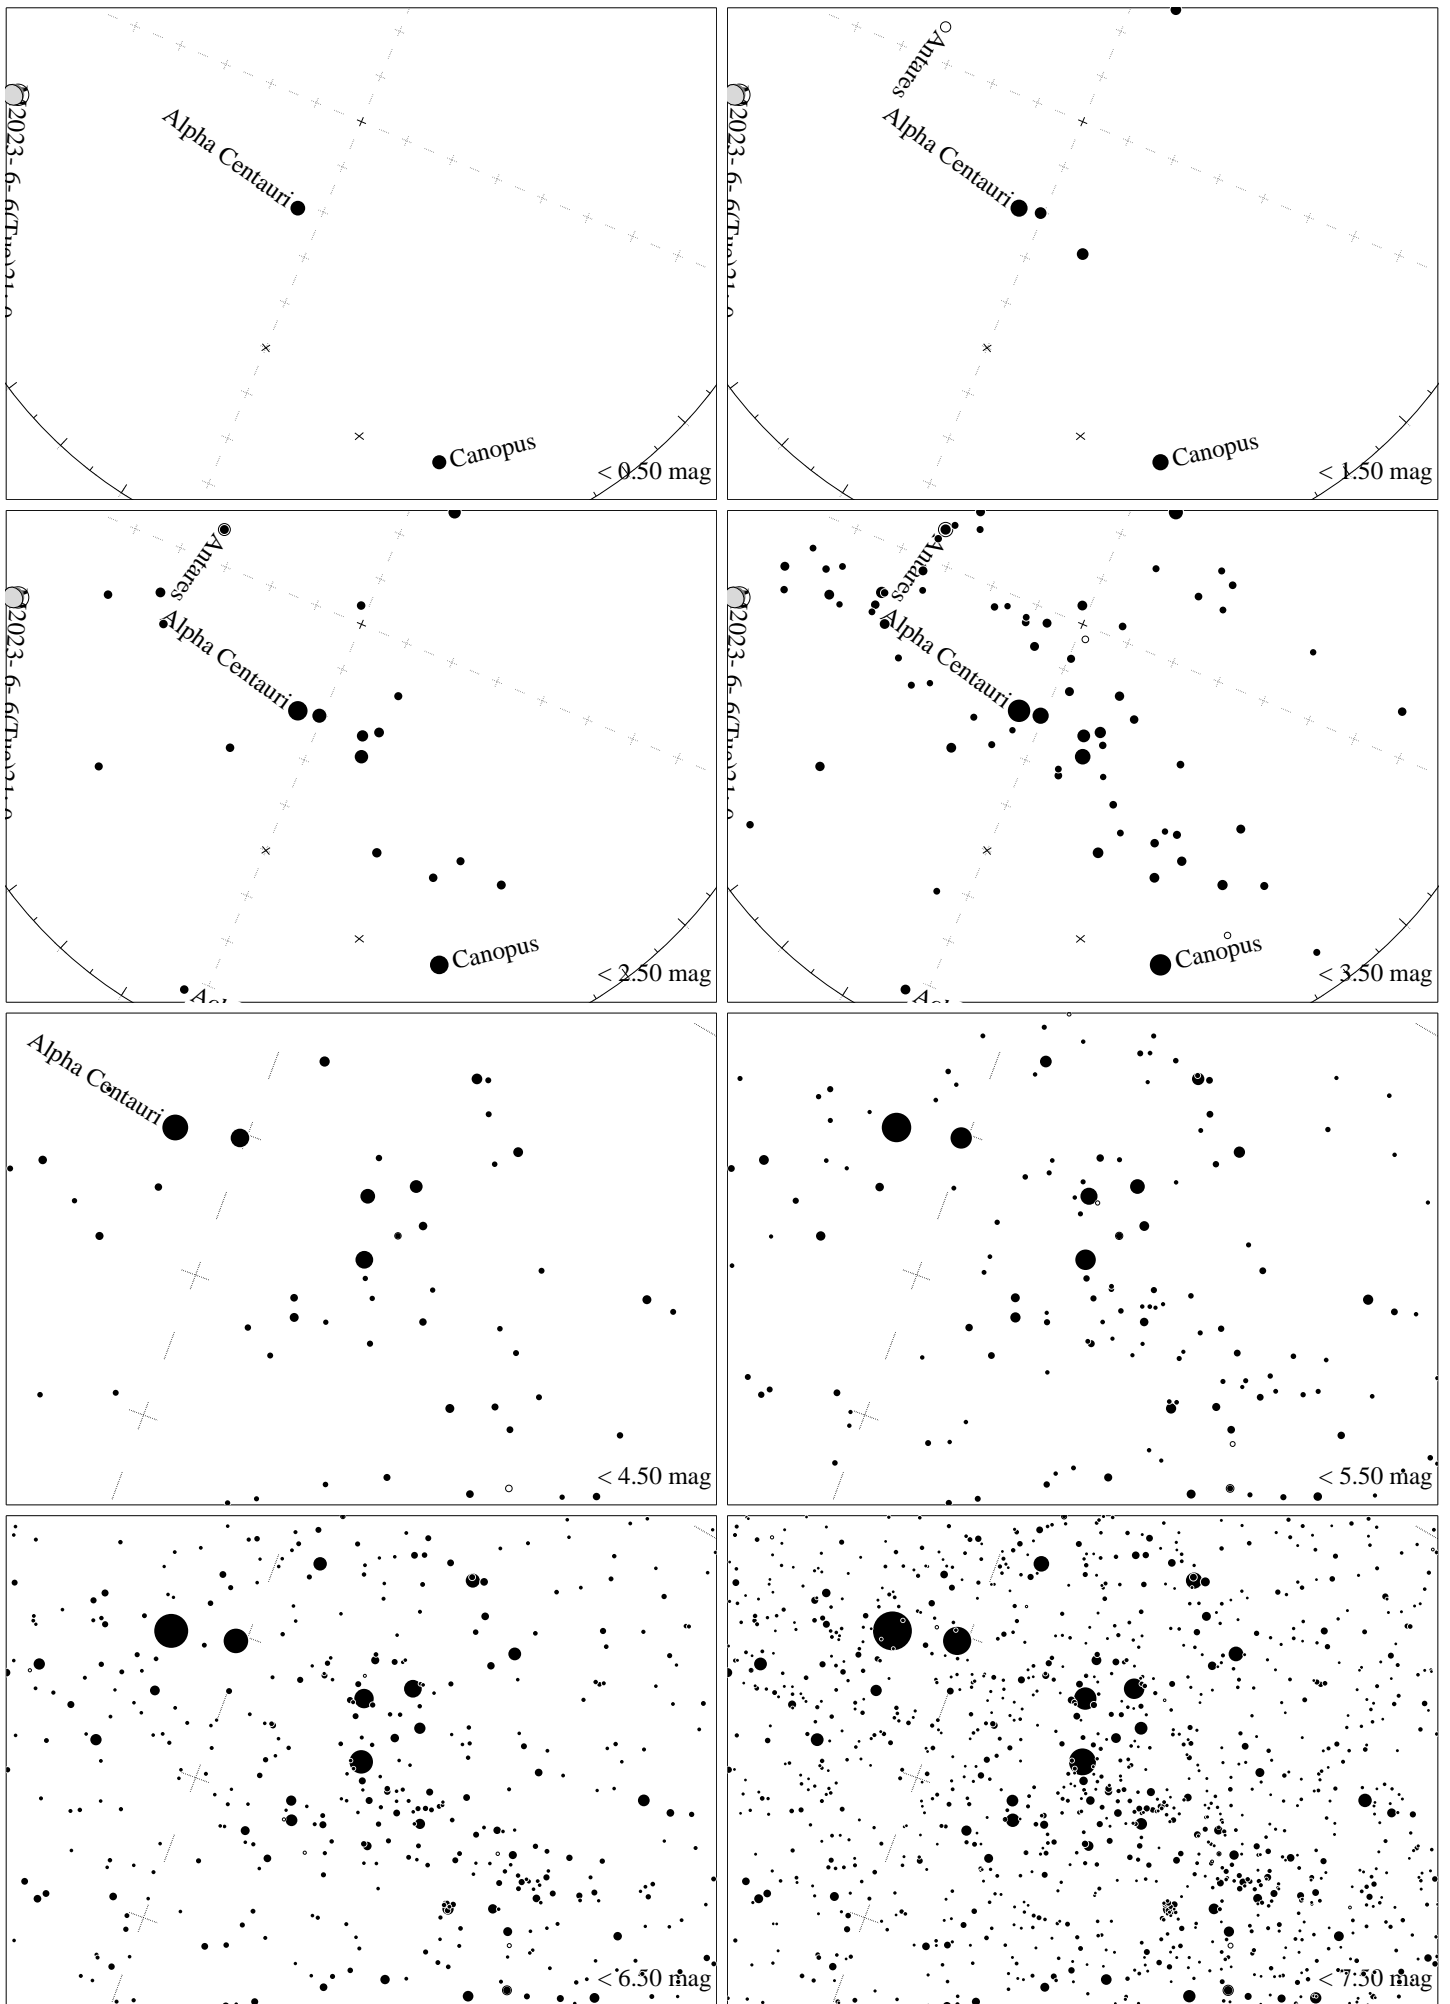

Maps for Globe at Night latitude -10° , 2023-06-06, 21 h local time (Sun at -46°), transparent air. Central star Acrux (the brightest one in the Cross) is 12° left from the south, at 34° height. Detailed maps 33° vertically, the first four maps 100° . Jan Hollan, CzechGlobe

Maps for Globe at Night latitude -20° , 2023-06-06, 21 h local time (Sun at -48°), transparent air. Central star Acrux (the brightest one in the Cross) is 14° left from the south, at 44° height. Detailed maps 33° vertically, the first four maps 100° . *Jan Hollan, CzechGlobe*

Maps for Globe at Night latitude -30° , 2023-06-06, 21 h local time (Sun at -50°), transparent air. Central star Acrux (the brightest one in the Cross) is 17° left from the south, at 54° height. Detailed maps 33° vertically, the first four maps 100° . *Jan Hollan, CzechGlobe*

Maps for Globe at Night latitude -40° , 2023-06-06, 21 h local time (Sun at -49°), transparent air. Central star Acrux (the brightest one in the Cross) is 23° left from the south, at 63° height. Detailed maps 33° vertically, the first four maps 100° . *Jan Hollan, CzechGlobe*