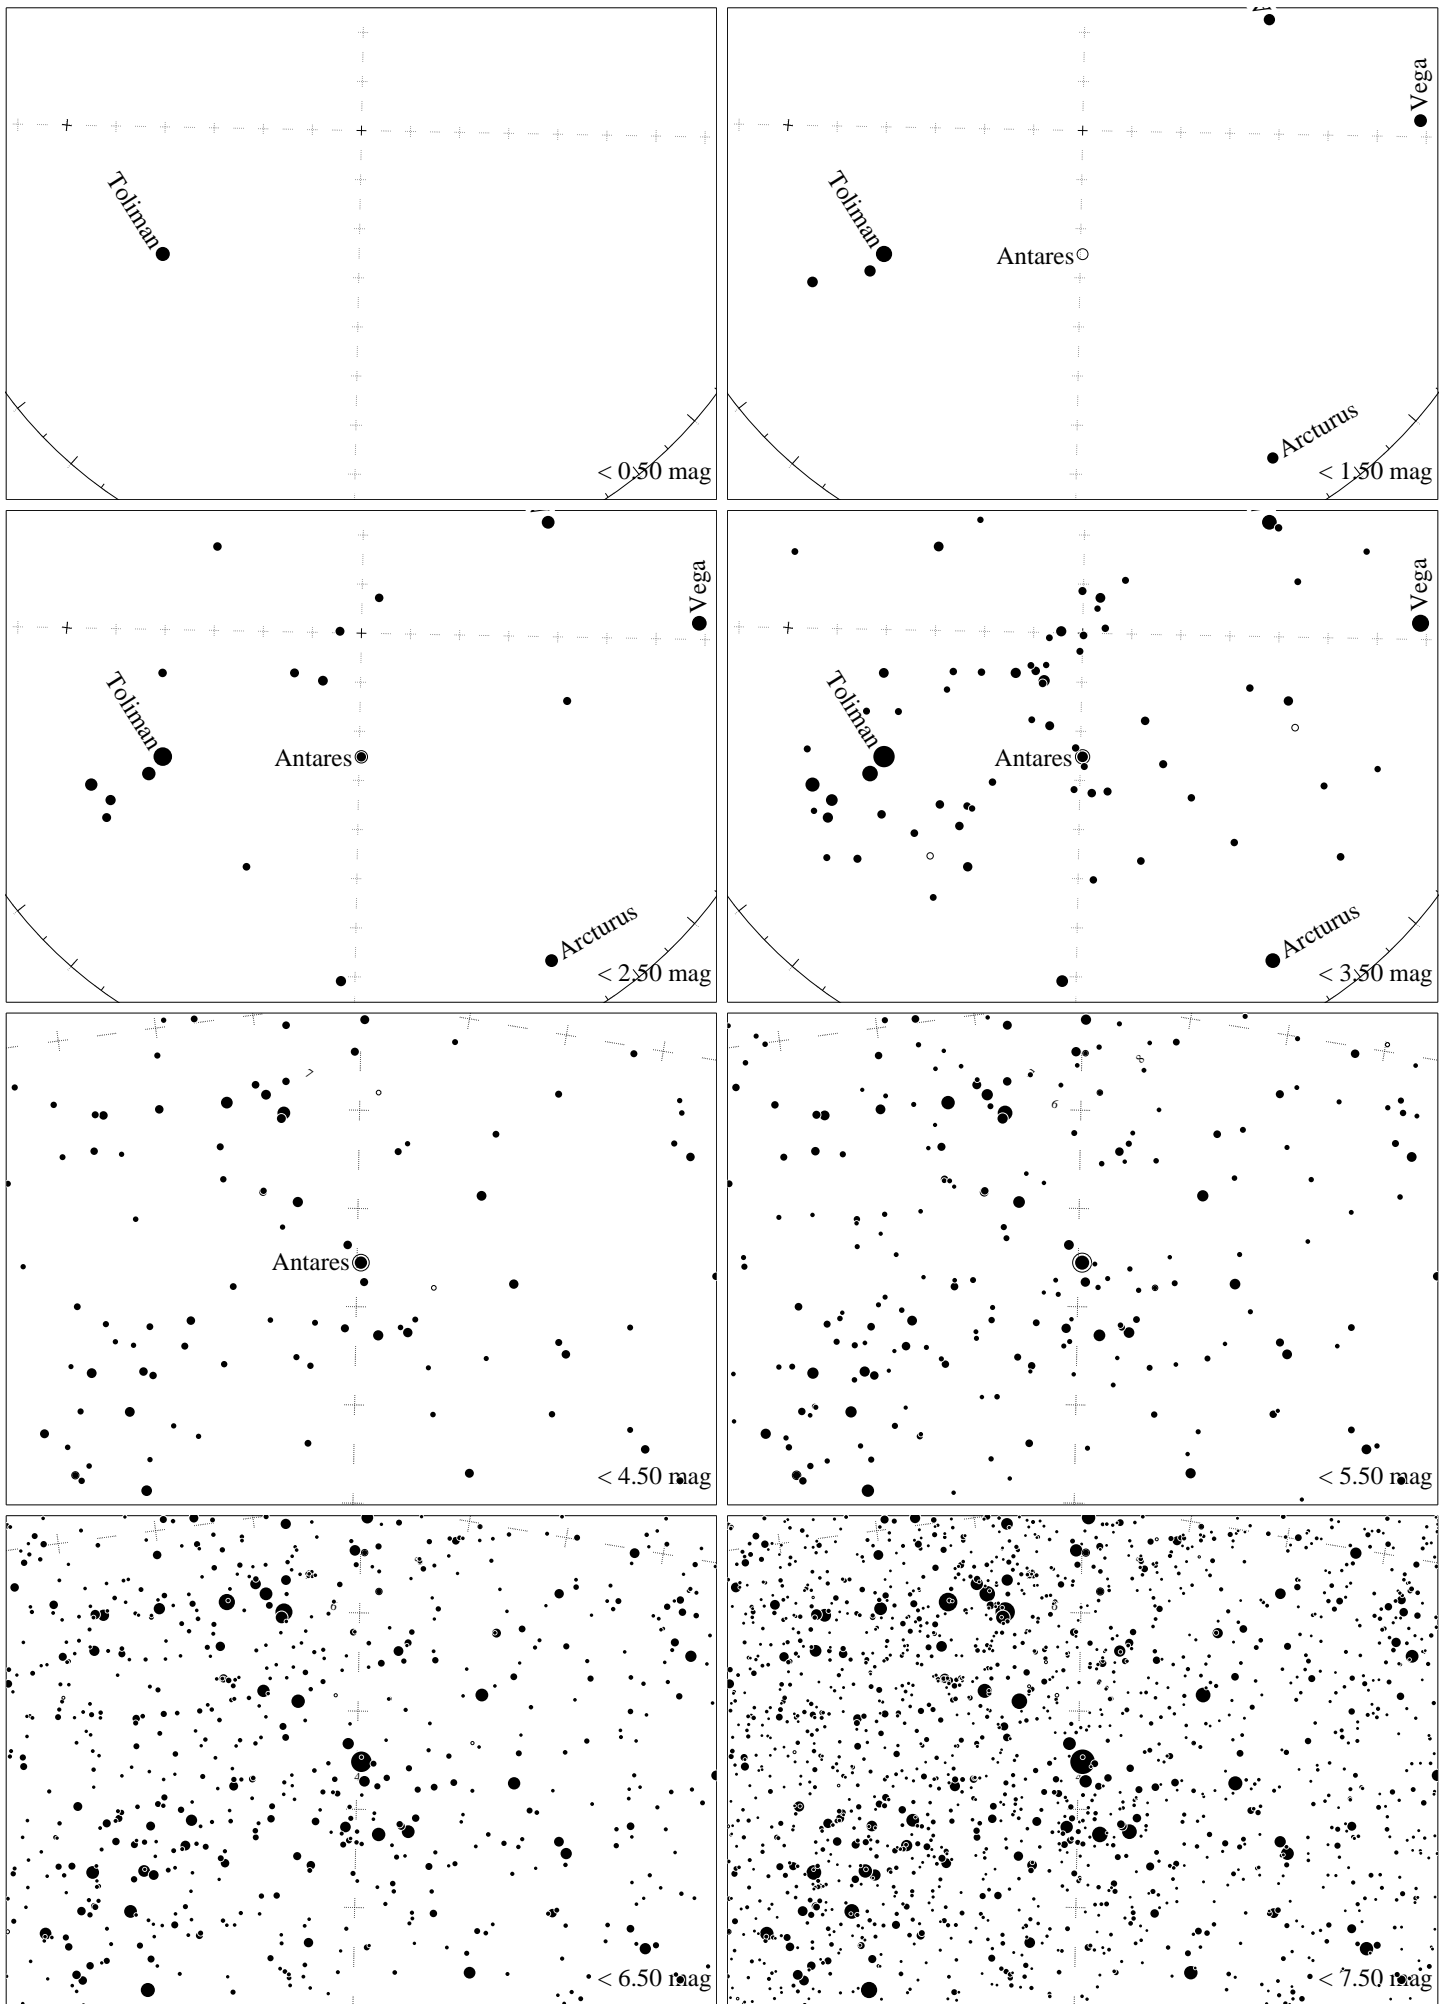

Maps for Globe at Night latitude -30° , 2023-07-13, 21 h local time (Sun at -48°), transparent air. Lines from N(E,S,W) to zenith shown (crosses each 10°). Centered on Antares (α Scorpii), which is 17° to the right from N, at 86° height. Detailed maps 50° vertically, the first four maps 100° . *Jan Hollan, CzechGlobe*

Maps for Globe at Night latitude -30° , 2023-08-12, 21 h local time (Sun at -45°), transparent air. Lines from N(E,S,W) to zenith shown (crosses each 10°). Centered on Antares (α Scorpii), which is 89° to the left from N, at 65° height. Detailed maps 50° vertically, the first four maps 100° . *Jan Hollan, CzechGlobe*