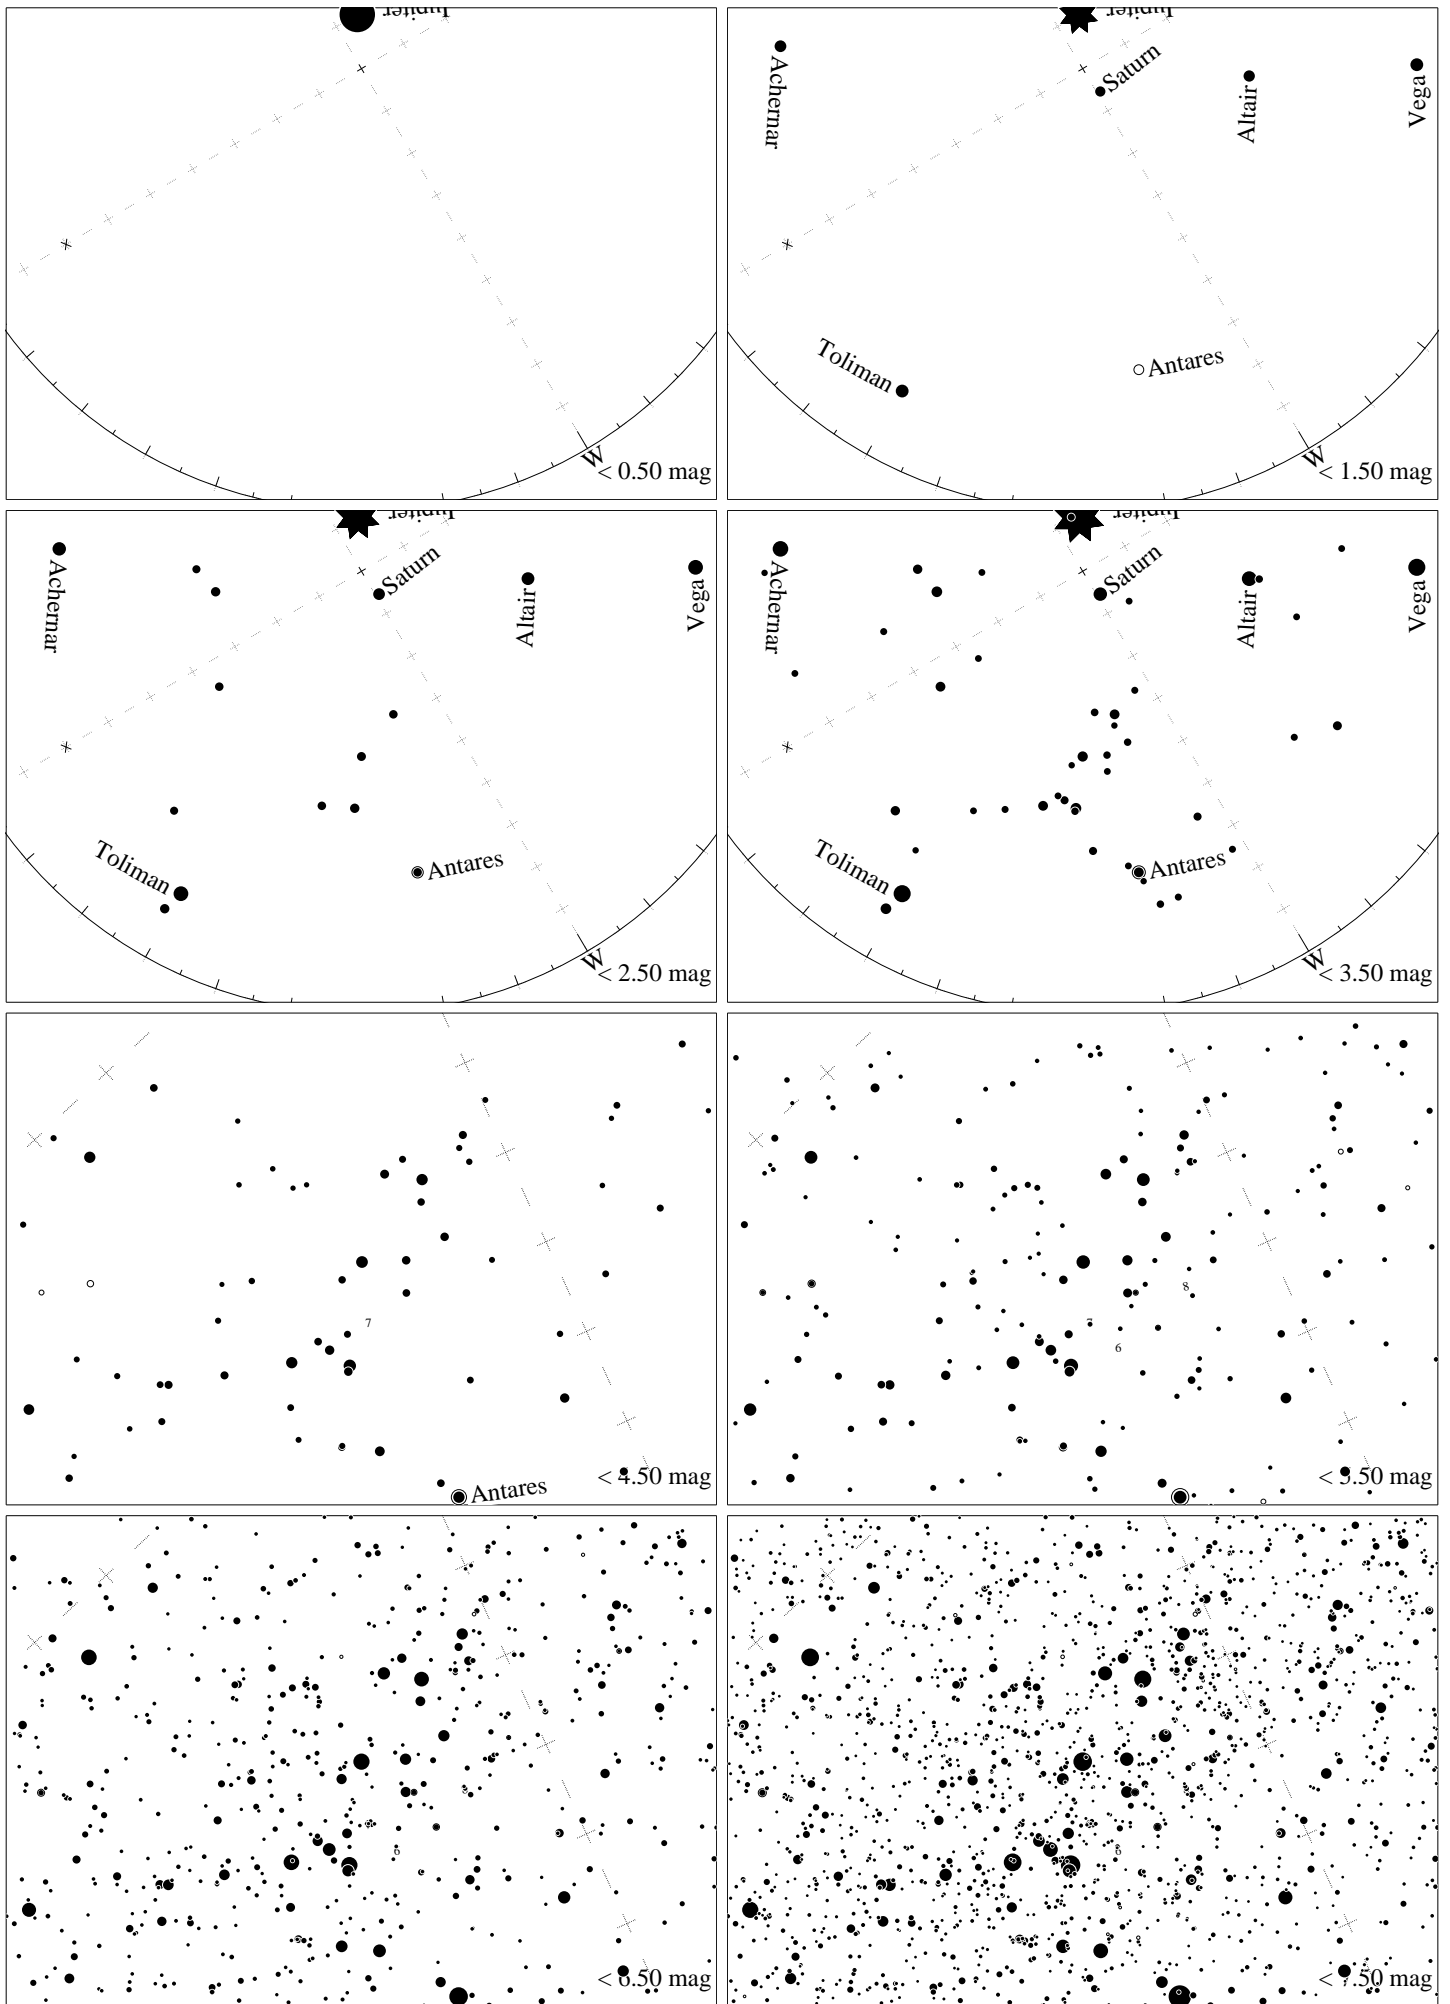

Maps for Globe at Night latitude -20° , 2022-08-22, 21 h local time (Sun at -45°), transparent air. Lines from N(E,S,W) to zenith shown (crosses each 10°). Centered on Kaus Australis (ϵ Sagittarii), which is 29° to the right from S, at 73° height. Detailed maps 50° vertically, the first four maps 100° . *Jan Hollan, CzechGlobe*

Maps for Globe at Night latitude -20° , 2021-09-21, 21 h local time (Sun at -43°), transparent air. Lines from N(E,S,W) to zenith shown (crosses each 10°). Centered on Kaus Australis (ϵ Sagittarii), which is 59° to the right from S, at 52° height. Detailed maps 50° vertically, the first four maps 100° . *Jan Hollan, CzechGlobe*