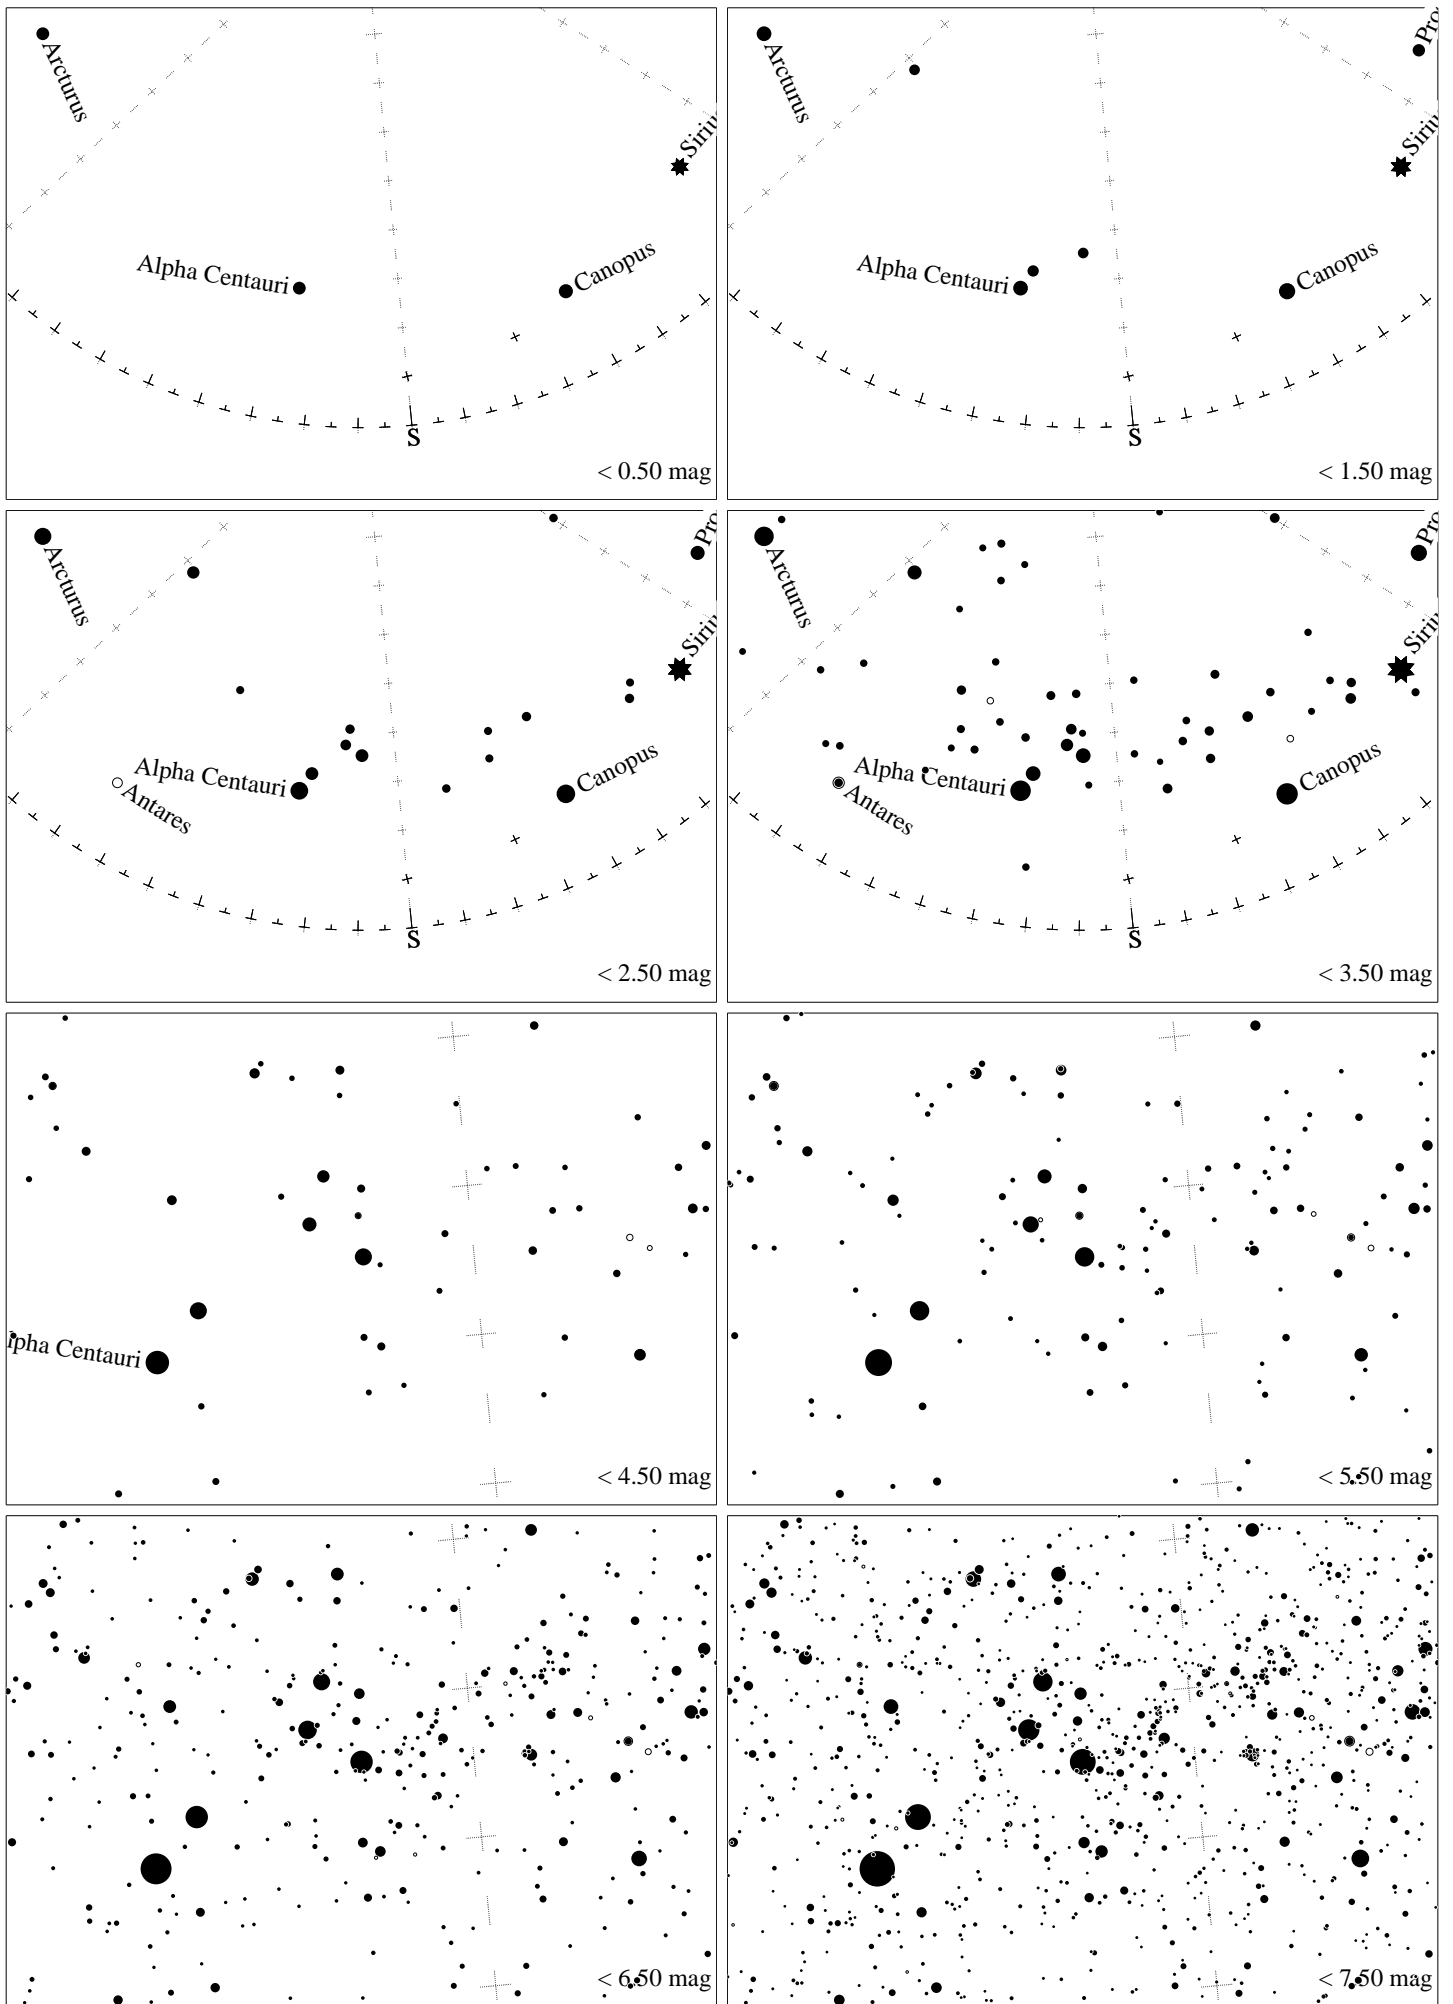

Maps for Globe at Night latitude -10° , 2022-03-27, 21 h local time (Sun at -44°), transparent air. Central star Acrux (the brightest one in the Cross) is 22° left from the south, at 27° height. Detailed maps 33° vertically, the first four maps 100° . *Jan Hollan, CzechGlobe*

Maps for Globe at Night latitude -10° , 2022-04-26, 21 h local time (Sun at -46°), transparent air. Central star Acrux (the brightest one in the Cross) is 9° left from the south, at 35° height. Detailed maps 33° vertically, the first four maps 100° . Jan Hollan, CzechGlobe

Maps for Globe at Night latitude -10° , 2022-05-25, 21 h local time (Sun at -46°), transparent air. Central star Acrux (the brightest one in the Cross) is 6° left from the south, at 36° height. Detailed maps 33° vertically, the first four maps 100° . *Jan Hollan, CzechGlobe*