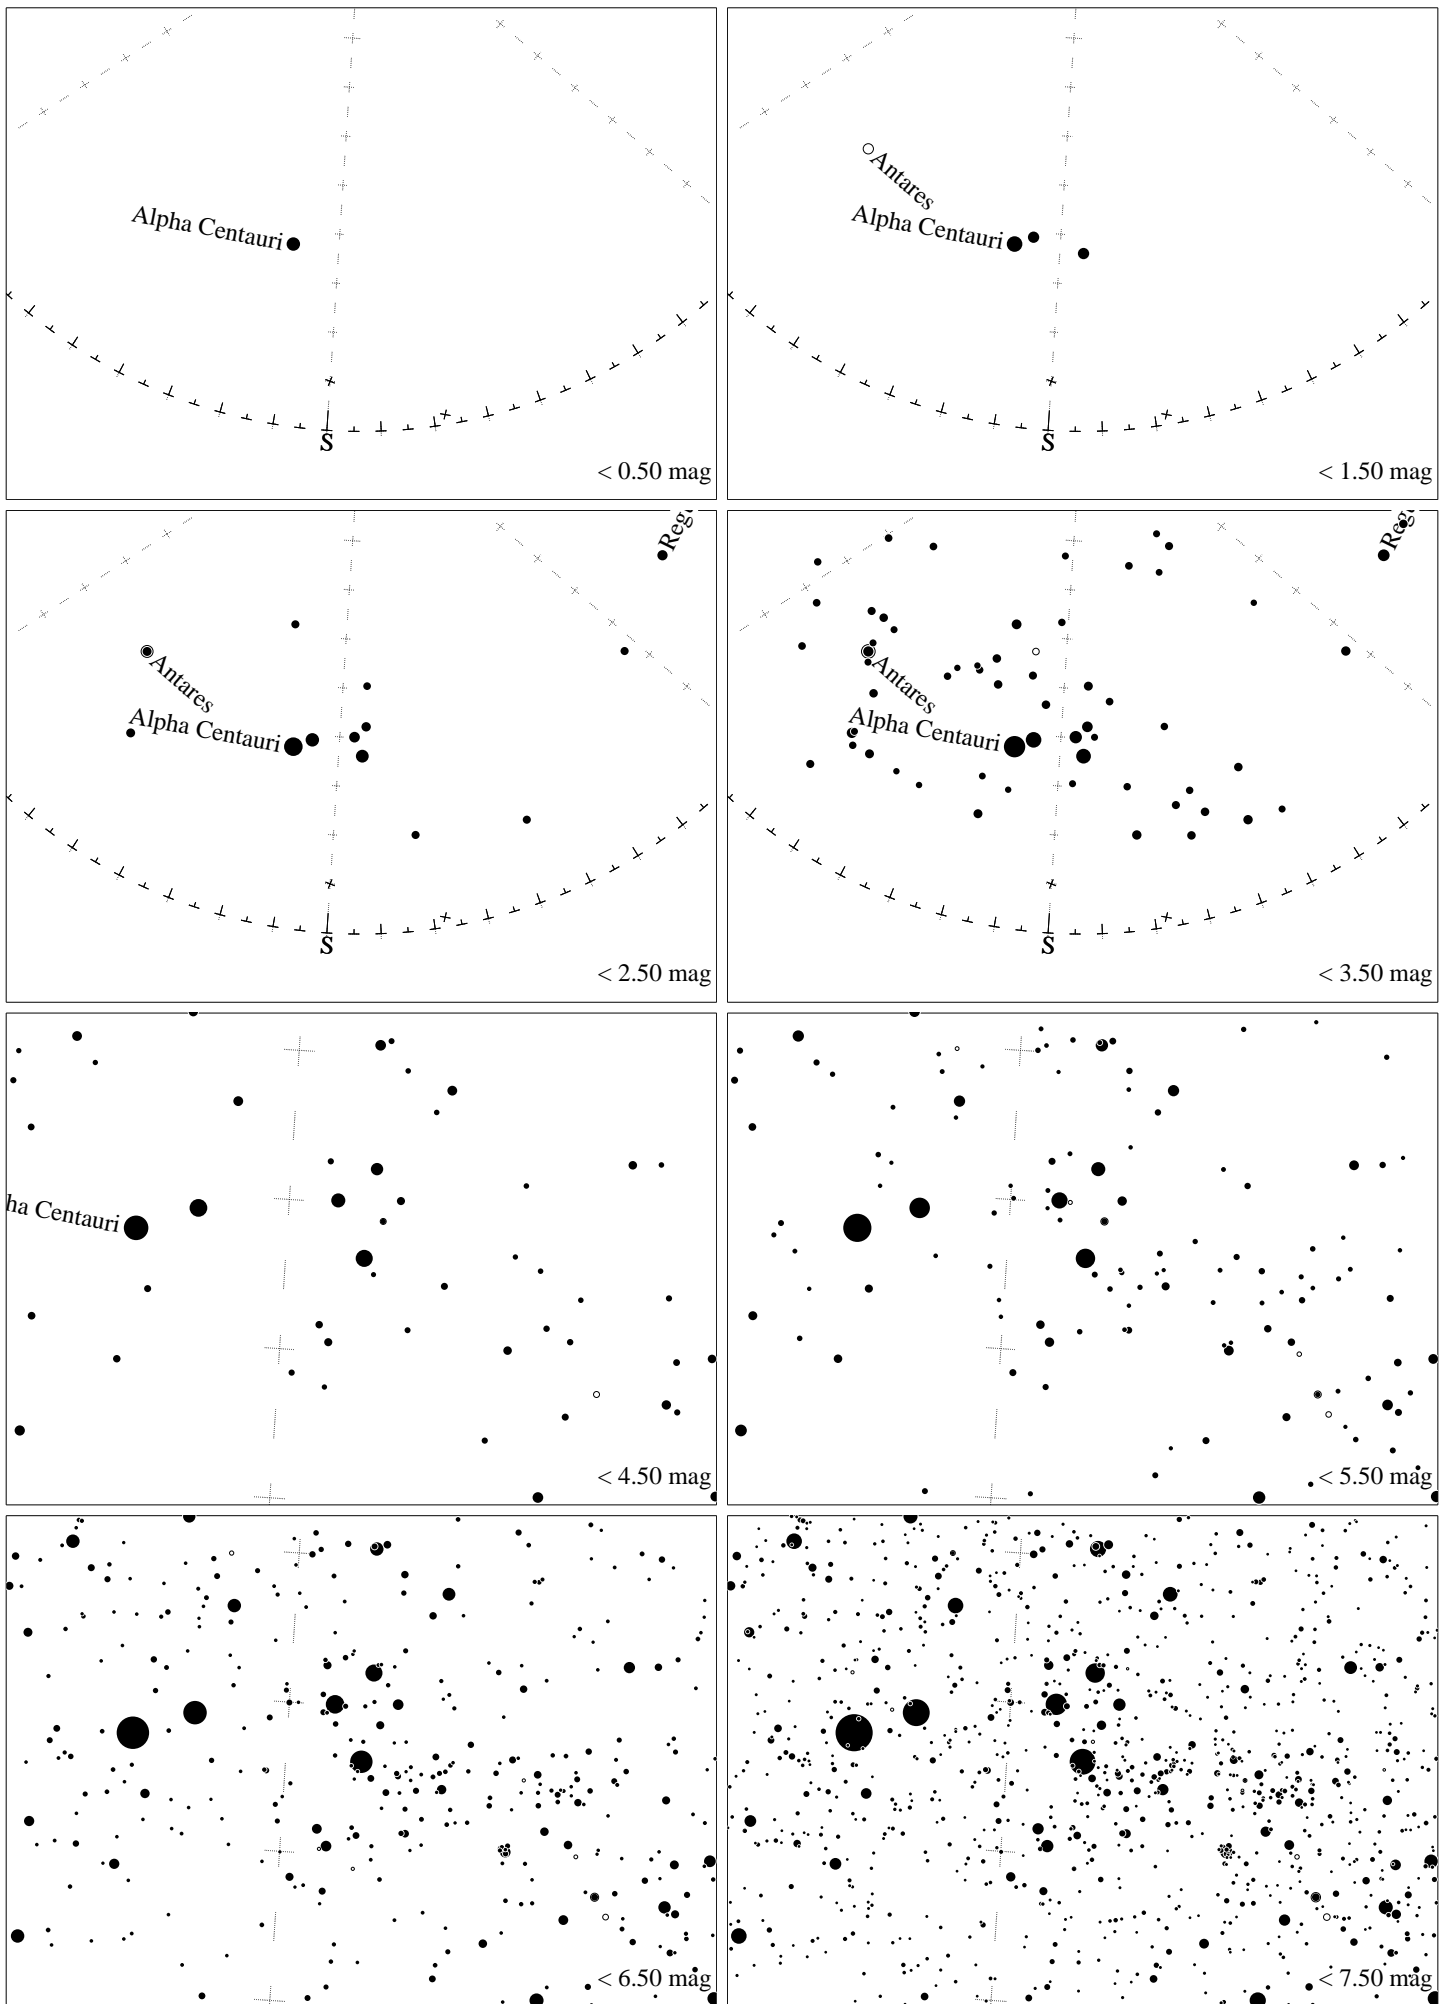

Maps for Globe at Night latitude -10° , 2022-03-27, 21 h local time (Sun at -44°), transparent air. Central star Acrux (the brightest one in the Cross) is 22° left from the south, at 27° height. Detailed maps 33° vertically, the first four maps 100° . *Jan Hollan, CzechGlobe*

Maps for Globe at Night latitude -10° , 2022-04-26, 21 h local time (Sun at -46°), transparent air. Central star Acrux (the brightest one in the Cross) is 9° left from the south, at 35° height. Detailed maps 33° vertically, the first four maps 100° . Jan Hollan, CzechGlobe

Maps for Globe at Night latitude -10° , 2022-05-25, 21 h local time (Sun at -46°), transparent air. Central star Acrux (the brightest one in the Cross) is 6° left from the south, at 36° height. Detailed maps 33° vertically, the first four maps 100° . *Jan Hollan, CzechGlobe*