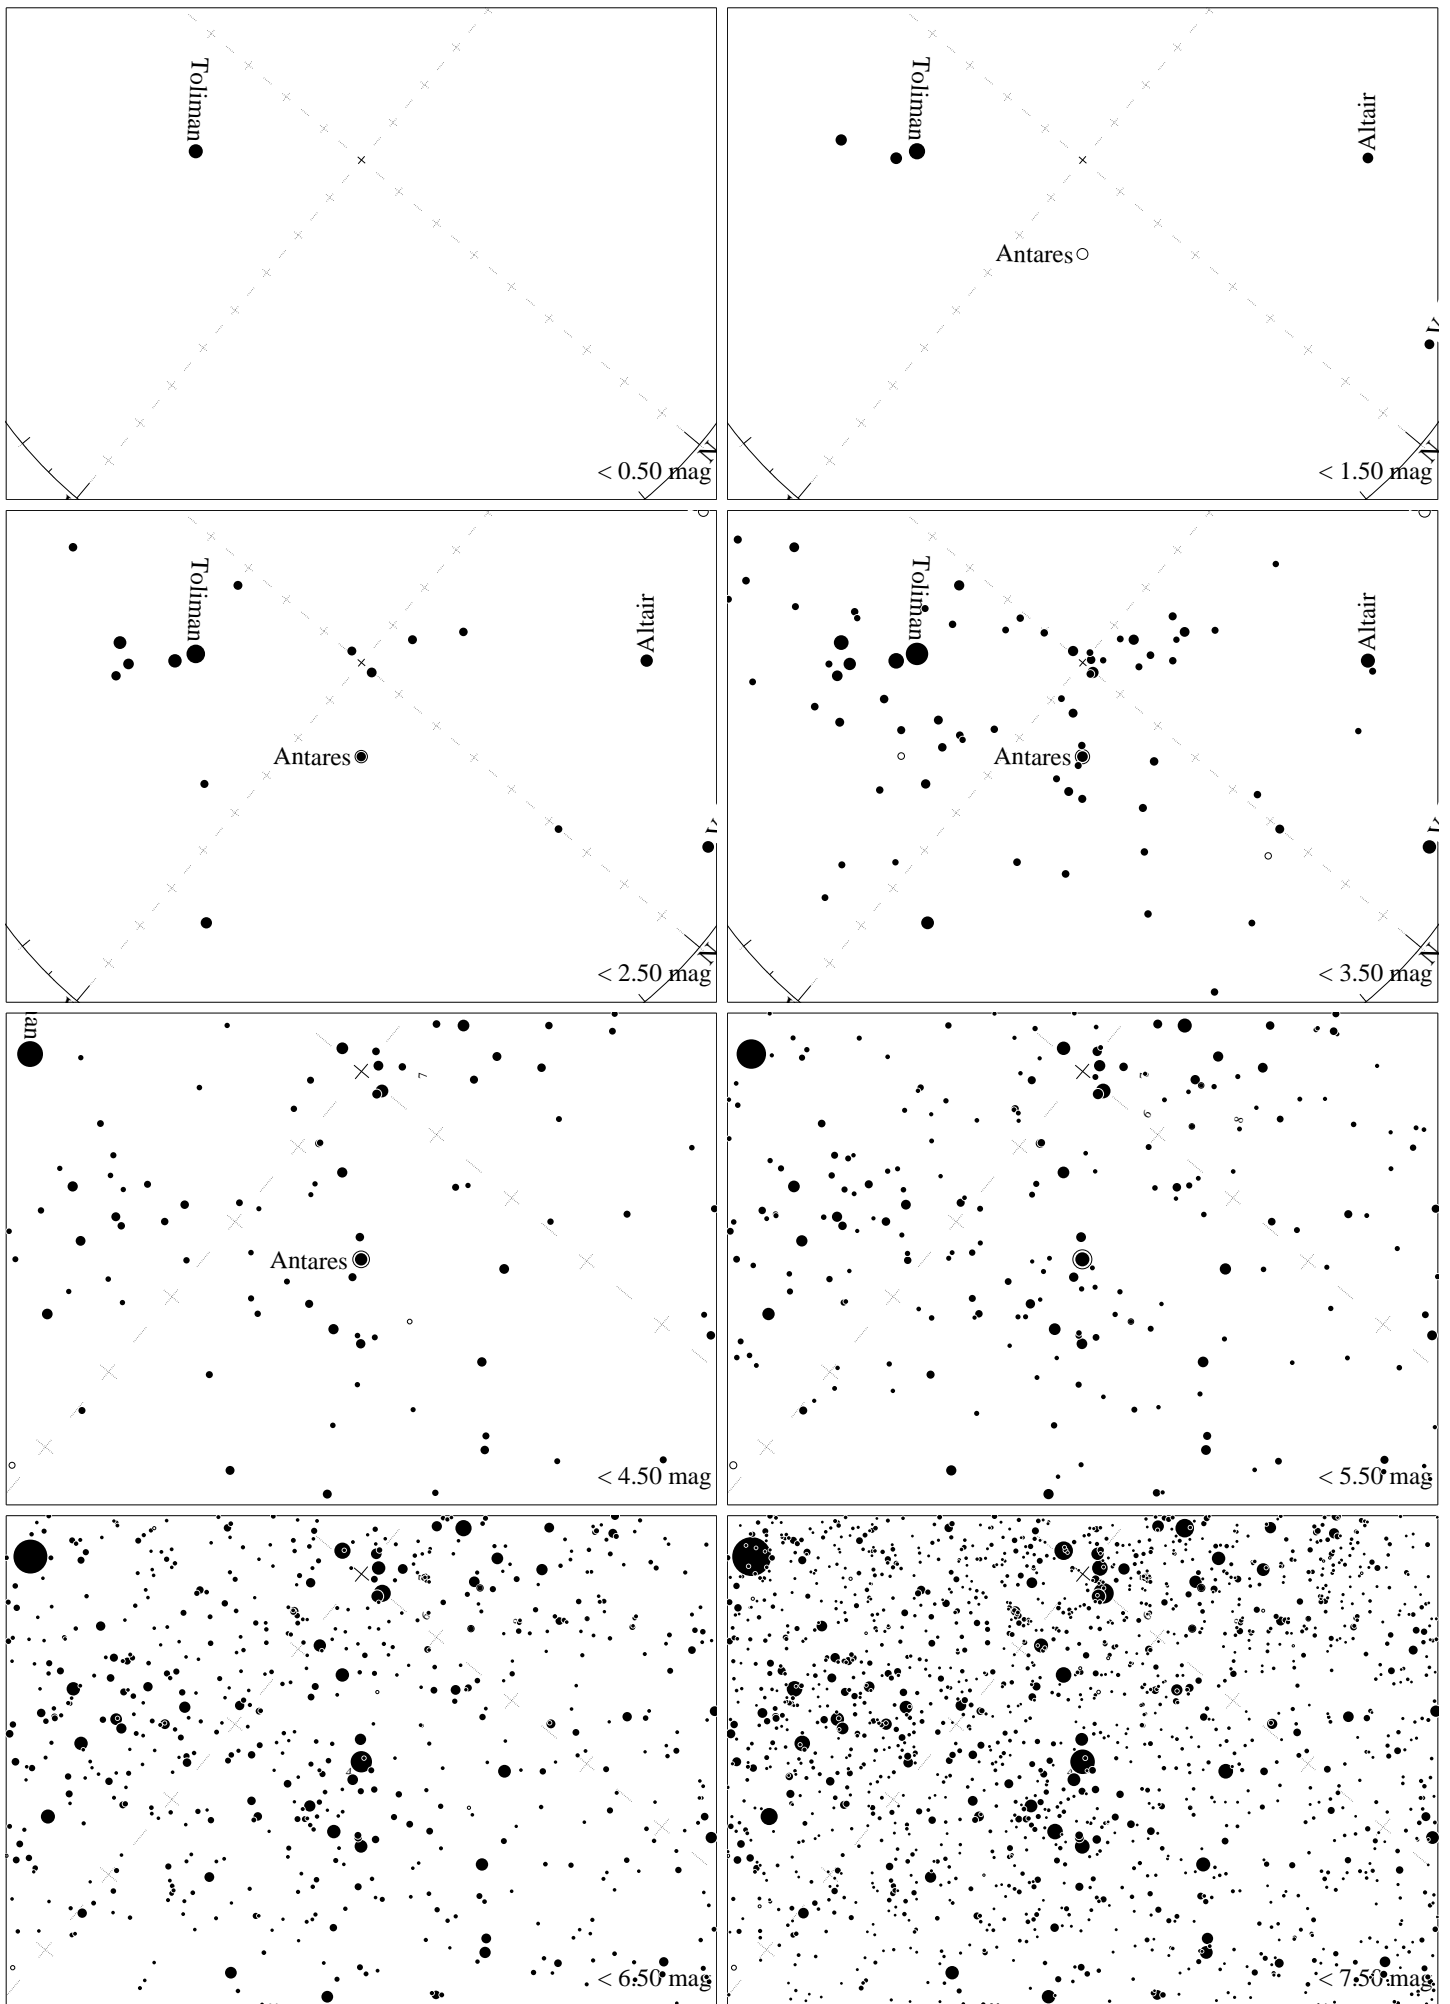

Maps for Globe at Night latitude -40° , 2024-06-30, 21 h local time (Sun at -48°), transparent air. Lines from N(E,S,W) to zenith shown (crosses each 10°). Centered on Antares (α Scorpii), which is 43° to the right from N, at 73° height. Detailed maps 50° vertically, the first four maps 100° . *Jan Hollan, CzechGlobe*

Maps for Globe at Night latitude -40° , 2024-07-30, 21 h local time (Sun at -44°), transparent air. Lines from N(E,S,W) to zenith shown (crosses each 10°). Centered on Antares (α Scorpii), which is 50° to the left from N, at 71° height. Detailed maps 50° vertically, the first four maps 100° . *Jan Hollan, CzechGlobe*